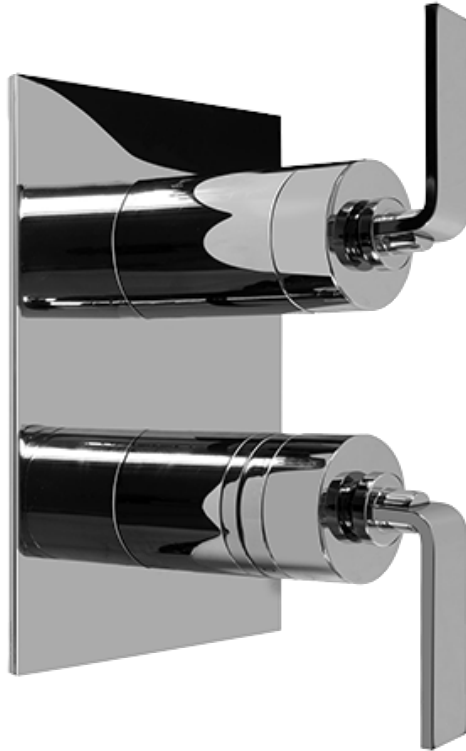

SHOWER
Immersion SOLID Trim Plate
w/Handle
G-8046-LM40S-T

GRAFF®

Information

- Two metal handles
- Decorative trim plate
- Use with G-8010 thermostatic stop/volume control rough valve
- To complete package, you must order rough valve
- ADA

Finishes

Polished
Chrome

Steelnox®
(Satin Nickel)

G-8046