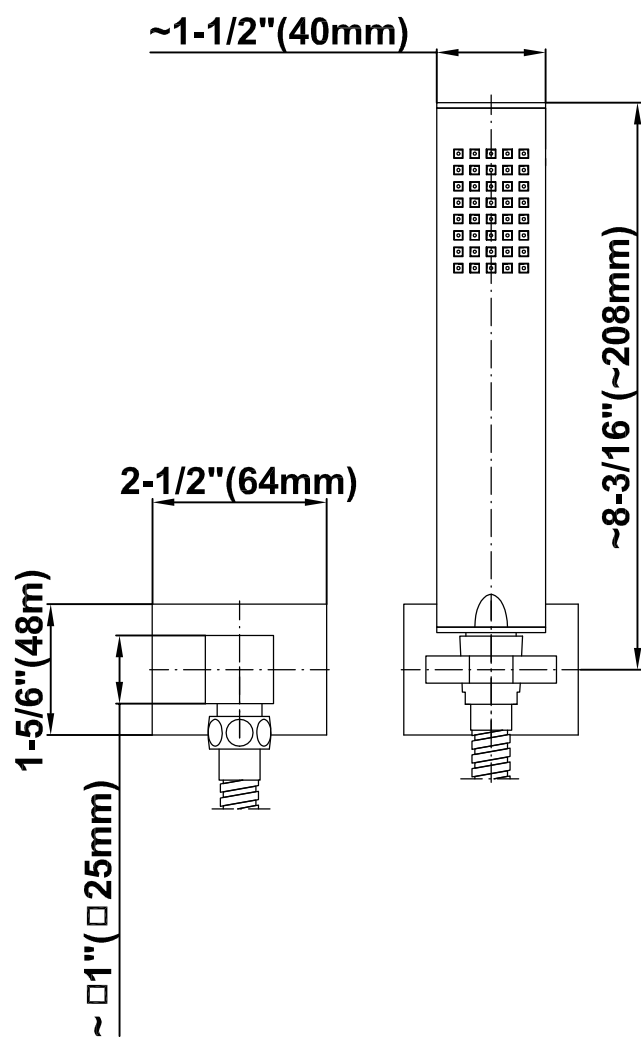

G-7295-LM31S