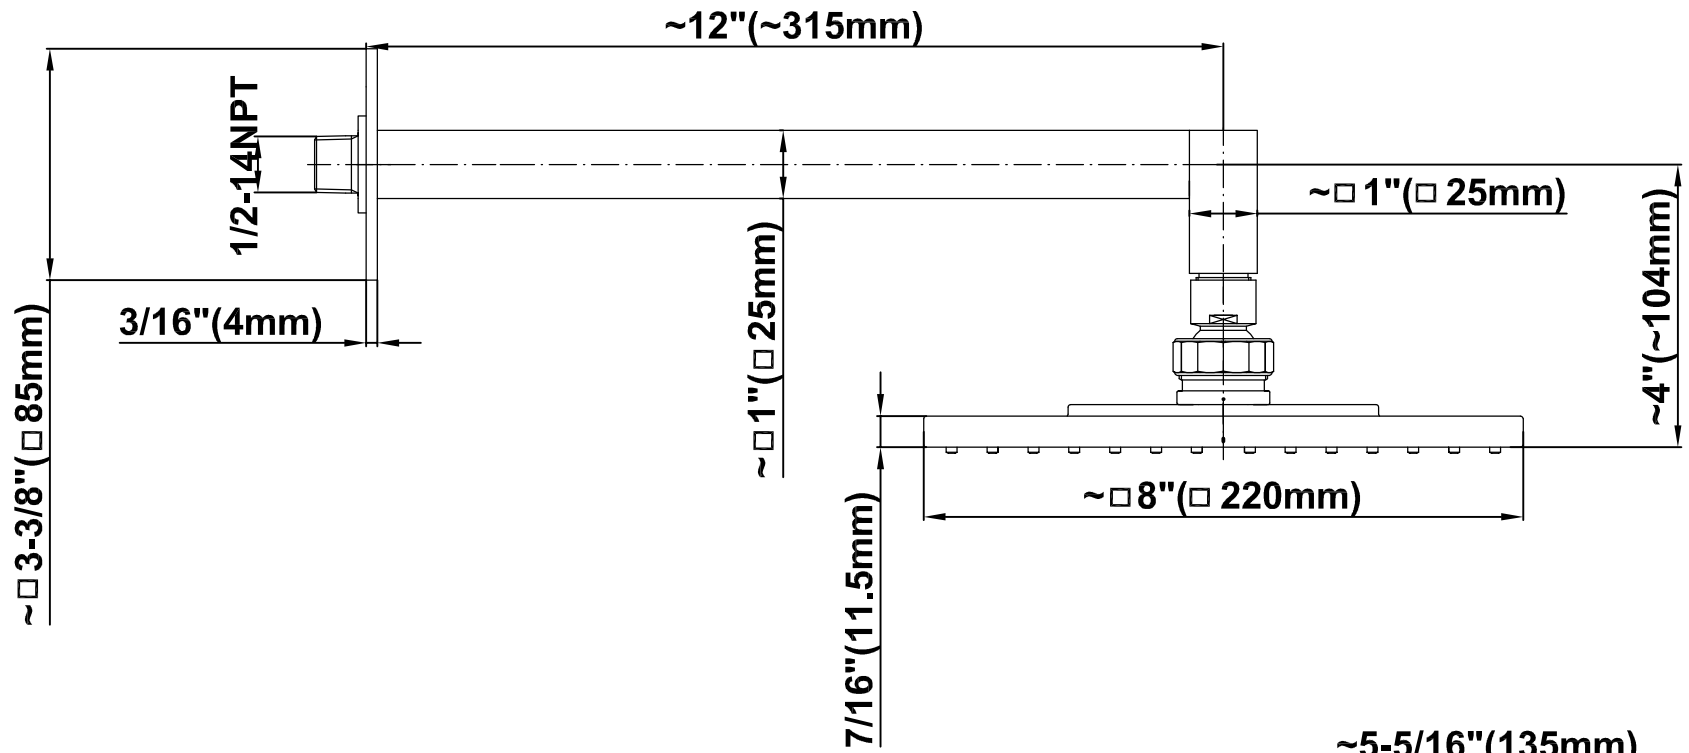

G-7295-LM31S