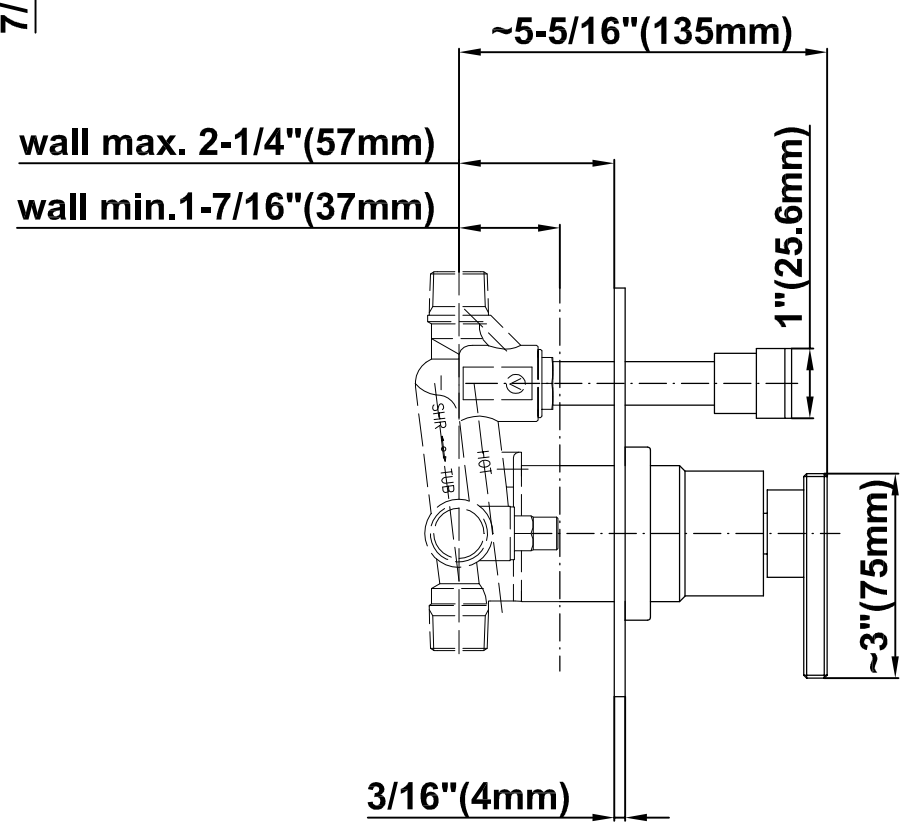

G-7295-LM31S