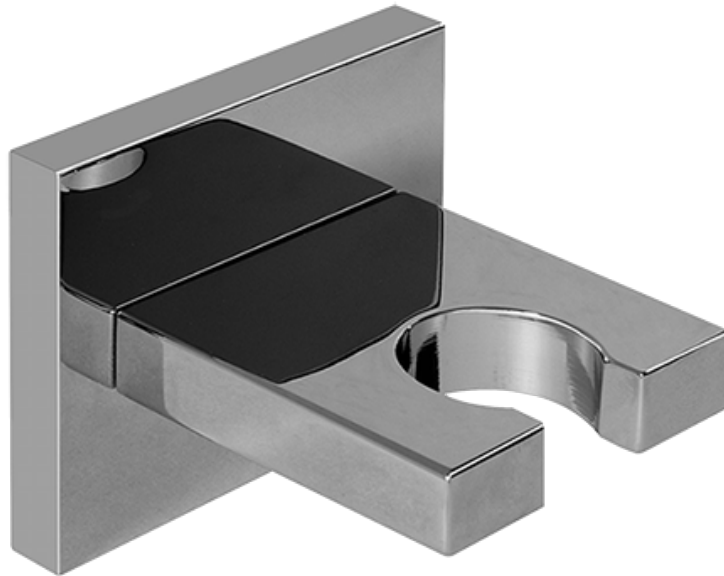

\* Special order finish- call for availability

SHOWER  
Contemporary Square Wall  
Bracket for Handshower  
**G-8632**

**GRAFF®**

**Information**

- Solid brass construction

**Finishes**

24K Gold

24K Brushed  
Gold