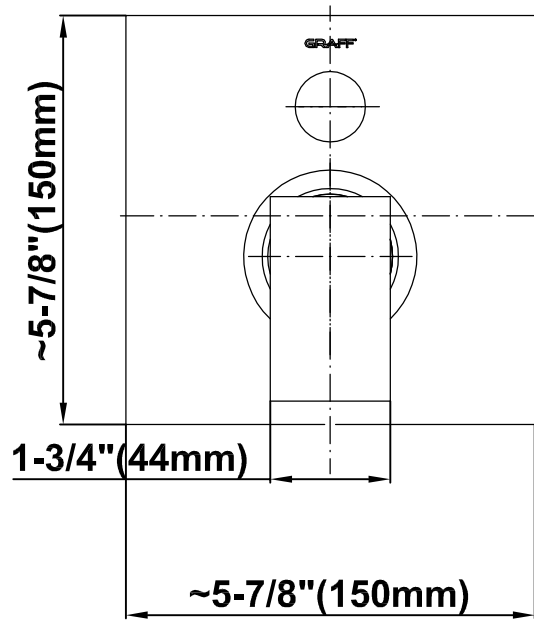

G-7295-LM31S