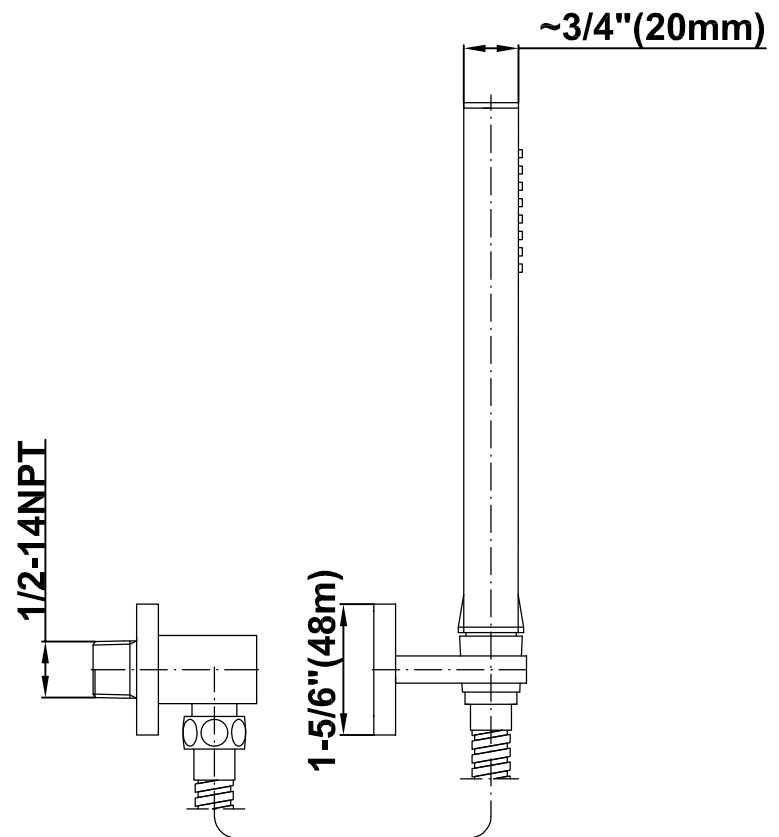

G-7295-LM31S