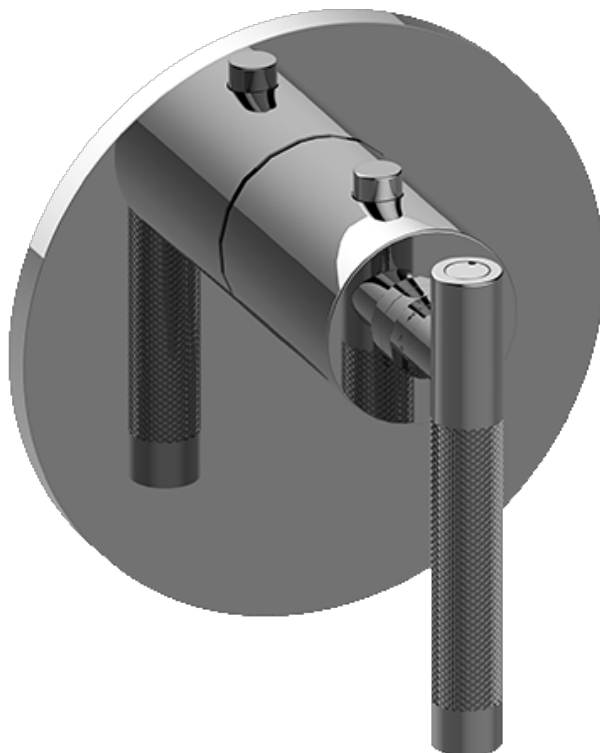

SHOWER
M-Series Full Thermostatic
Shower System with LED
GL3.124SE-LM57E0

GRAFF®

Information

- 3/4" thermostatic valve and trim
- 3/4" 2-way diverter valve and trim (2 pieces)
- G-8201 dual-function, stainless steel showerhead, with rainfall and cascade settings, features 134 no-clog, easy-clean spray nozzles
- Single LED light with 6 color variations
- Flush-mounted swivel body sprays (3 pieces)
- Handshower set with wall bracket and 59" hose
- Optional extension kit
- Flow rates: rainfall ≤ 2.0 max gpm, cascade ≤ 2.0 max gpm, handshower ≤ 1.5 max gpm, body sprays ≤ 1.5 max gpm each
- ADA

SHOWER
Harley M-Series Thermostatic
Valve Trim with Handle

GRAFF[®]

Information

- Single metal handle
- Decorative trim plate
- Use with G-8006 Thermostatic Rough Valve
- ADA

Finishes

Polished
Chrome

G-8037-LM57E

Harley Series

SHOWER
Thermostatic Rough Valve
G-8006

GRAFF[®]

Information

- 12.9 gpm @ 60 psi
- 3/4" universal inlets
- Built-in service stops
- Stacking outlet feature
- Complete serviceability from front of all units
- Supplied with protective plastic cover
- CalGreen compliant dependent on functions

Finishes

Polished
Chrome

G-8006

M-Series

3/4" Concealed Thermostatic Rough Valve

Product Features

- 12.9 gpm @ 60 psi
- 3/4" universal inlets
- Built-in service stops
- Stacking outlet feature
- Complete serviceability from front of all units
- Supplied with protective plastic cover
- CalGreen compliant dependent on functions