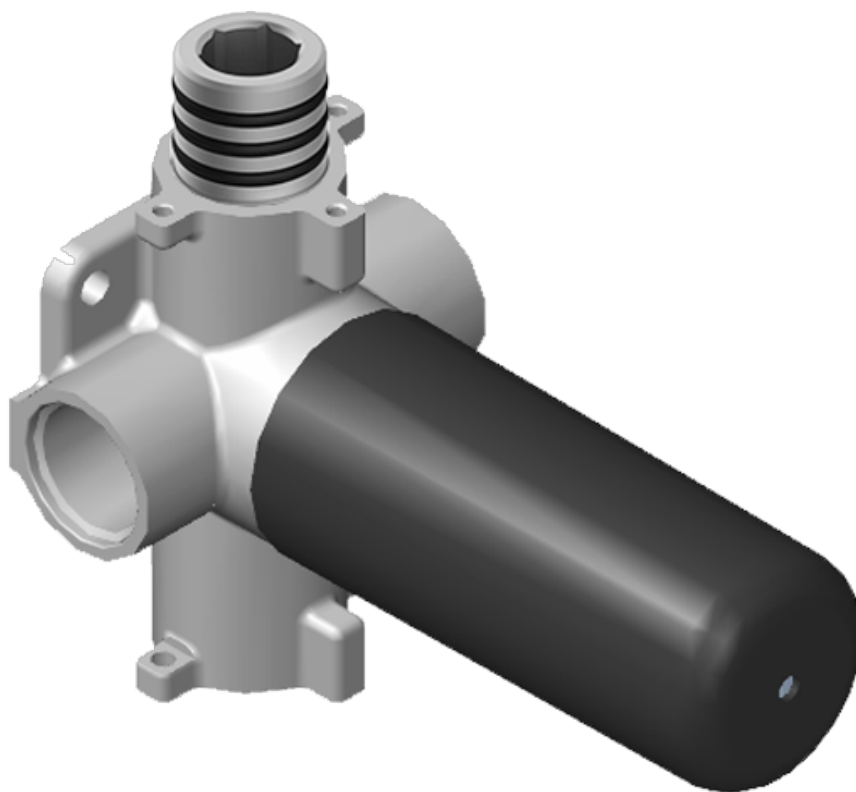

SHOWER
M-Series Full Thermostatic
Shower System with LED
GL3.124SE-LM57E0

GRAFF®

Information

- 3/4" thermostatic valve and trim
- 3/4" 2-way diverter valve and trim (2 pieces)
- G-8201 dual-function, stainless steel showerhead, with rainfall and cascade settings, features 134 no-clog, easy-clean spray nozzles
- Single LED light with 6 color variations
- Flush-mounted swivel body sprays (3 pieces)
- Handshower set with wall bracket and 59" hose
- Optional extension kit
- Flow rates: rainfall ≤ 2.0 max gpm, cascade ≤ 2.0 max gpm, handshower ≤ 1.5 max gpm, body sprays ≤ 1.5 max gpm each
- ADA

Finishes

Polished
Chrome

G-8006

M-Series

3/4" Concealed Thermostatic Rough Valve

Product Features

- 12.9 gpm @ 60 psi
- 3/4" universal inlets
- Built-in service stops
- Stacking outlet feature
- Complete serviceability from front of all units
- Supplied with protective plastic cover
- CalGreen compliant dependent on functions

www.graff-faucets.com | phone: 800-954-4723

SHOWER
Two-Way Diverter Volume Control
Valve WITH Off Function and Pass-
Through
G-8052

GRAFF®

Information

- 11.7 gpm @ 60 psi
- 3/4" universal inlets/outlets with female threads
- Operates one function at a time
- Stacking inlet and pass-through port feature
- Supplied with protective plastic cover
- CALGreen compliant depending on functions

Finishes

Polished
Chrome

G-8052 M-Series
2-Way Diverter Volume Control Valve
WITH Off Function and Pass-Through

Product Features

- 12.1 gpm @ 60 psi
- 3/4" universal inlets/outlets with female threads
- Stacking inlet and pass-through port feature
- Supplied with protective plastic cover
- CalGreen compliant dependent on functions