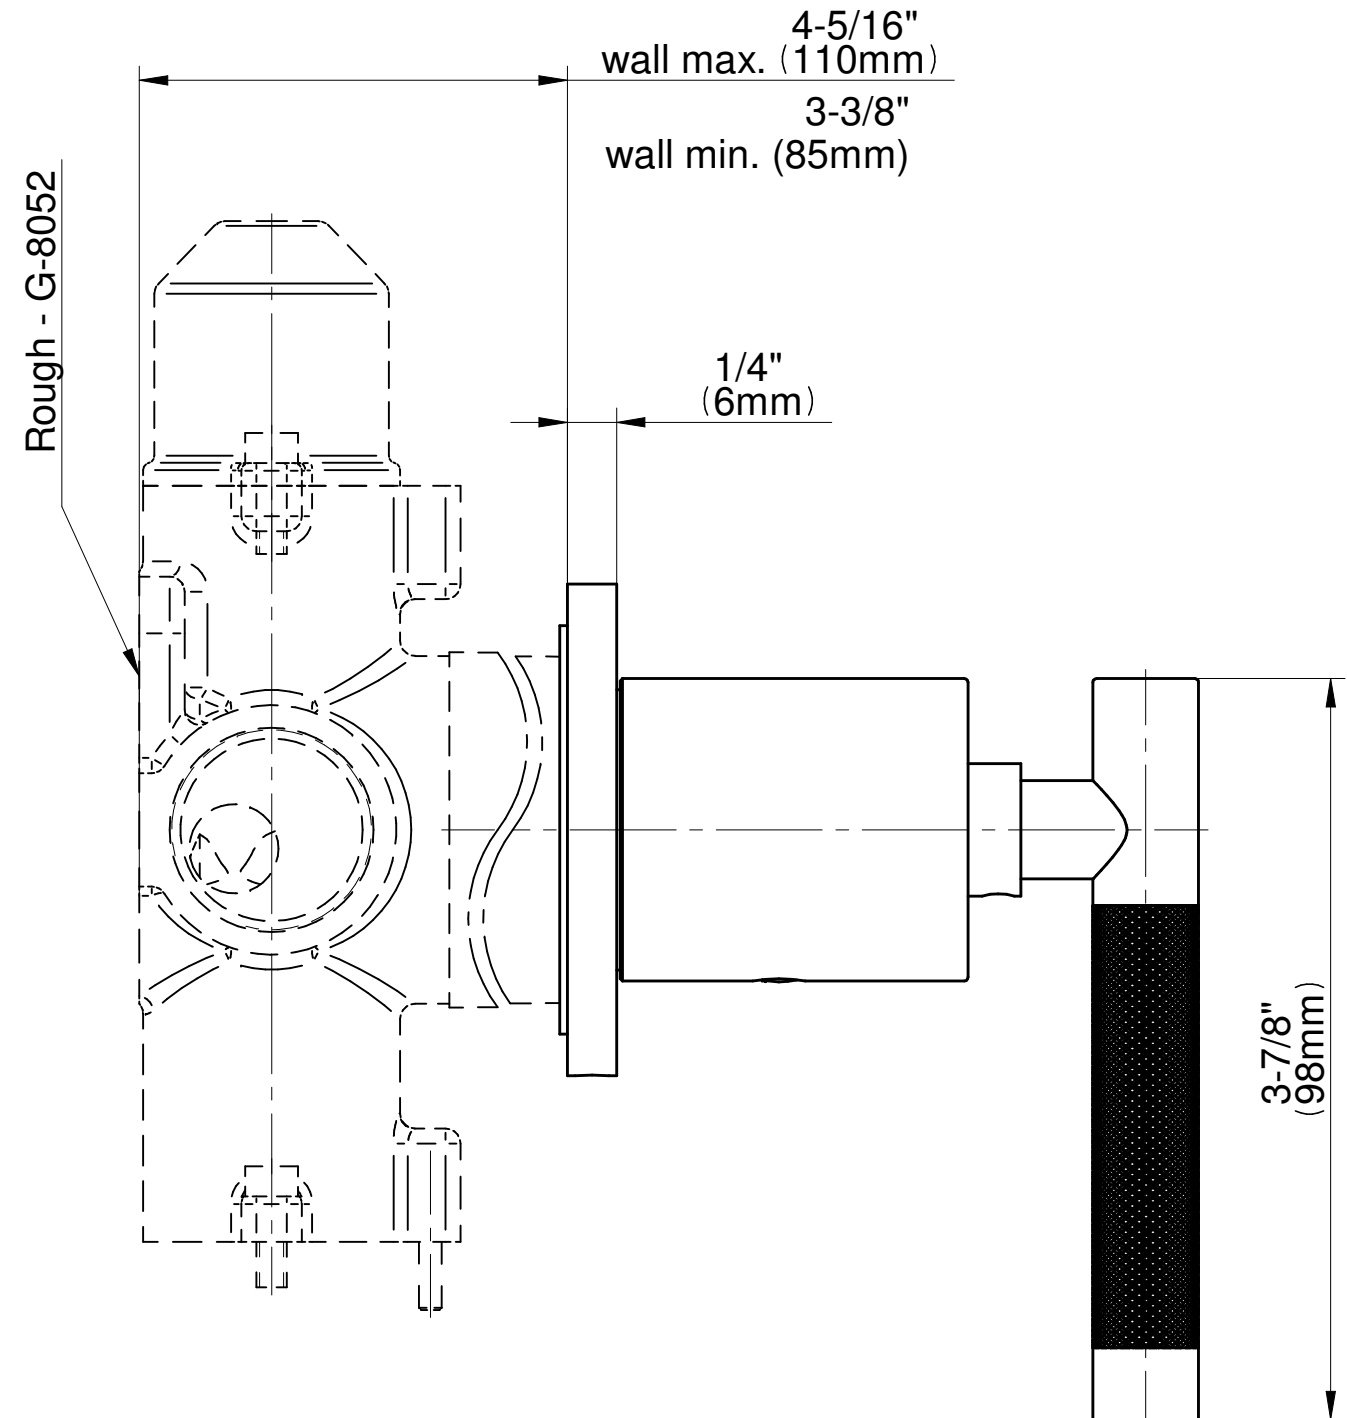

SHOWER
M-Series Full Thermostatic
Shower System with LED
GL3.124SE-LM57E0

GRAFF®

Information

- 3/4" thermostatic valve and trim
- 3/4" 2-way diverter valve and trim (2 pieces)
- G-8201 dual-function, stainless steel showerhead, with rainfall and cascade settings, features 134 no-clog, easy-clean spray nozzles
- Single LED light with 6 color variations
- Flush-mounted swivel body sprays (3 pieces)
- Handshower set with wall bracket and 59" hose
- Optional extension kit
- Flow rates: rainfall ≤ 2.0 max gpm, cascade ≤ 2.0 max gpm, handshower ≤ 1.5 max gpm, body sprays ≤ 1.5 max gpm each
- ADA

www.graff-faucets.com | phone: 800-954-4723

SHOWER
Harley M-Series 2-Way Diverter
Valve Trim with Handle
G-8068-LM57E1-T

GRAFF[®]

Information

- Single metal handle
- Decorative trim plate
- Use with G-8052 2-Way Diverter Volume Control Valve WITH Off Function and Pass-Through
- ADA

Finishes

Polished
Chrome

G-8068-LM57E1

Harley Series

SHOWER
Dual-Function Water Feature with
LED
G-8201

GRAFF®

Information

- Stainless Steel
- Rainfall and Cascade functions
- Functions may be used separately or simultaneously
- Single LED light with 6 color variations
- Rainfall flow rate ≤ 2.0 max gpm
- Cascade flow rate ≤ 2.0 max gpm
- 134 no-clog, easy-clean rubber water nozzles
- Includes wall-mount button for LED control box
- CALGreen