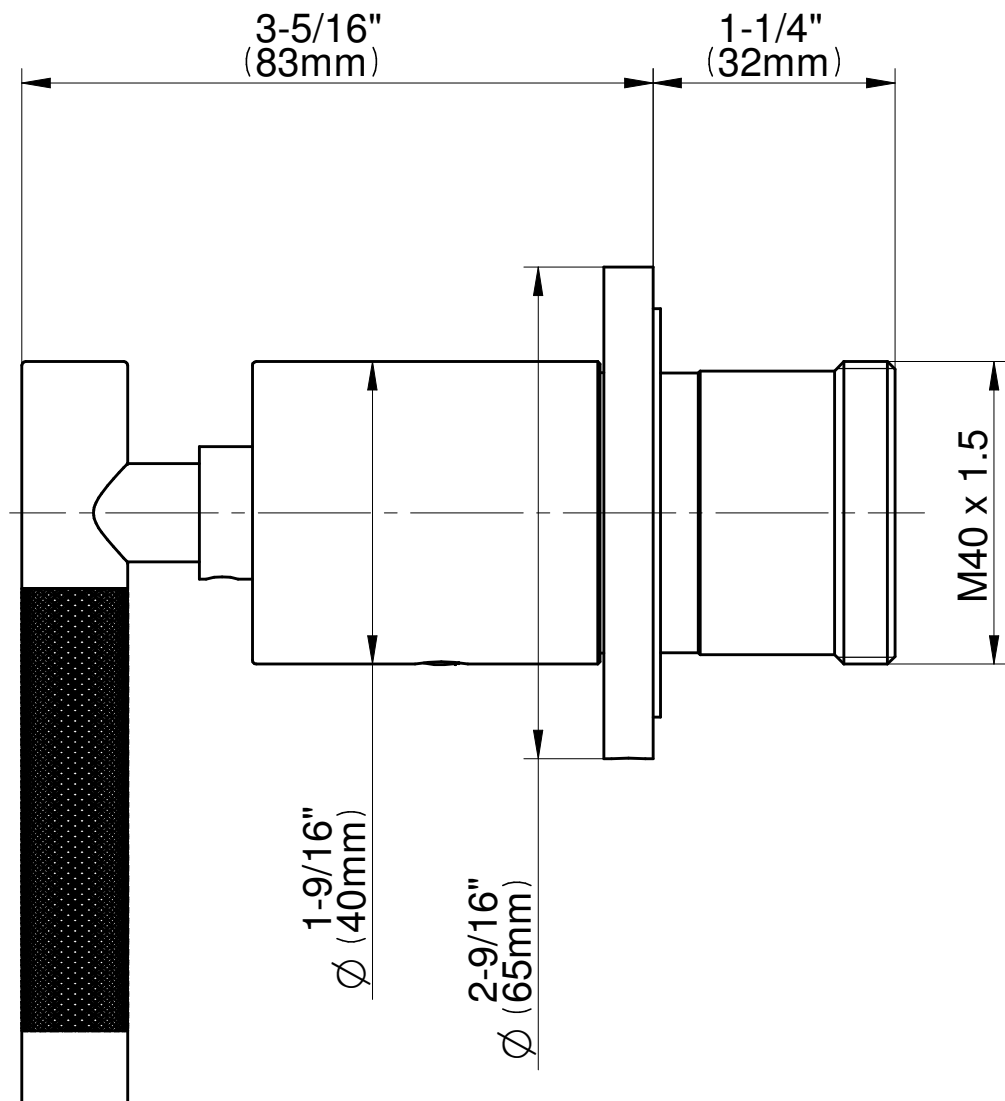

SHOWER
M-Series Full Thermostatic
Shower System with LED
GL3.124SE-LM57E0

GRAFF®

Information

- 3/4" thermostatic valve and trim
- 3/4" 2-way diverter valve and trim (2 pieces)
- G-8201 dual-function, stainless steel showerhead, with rainfall and cascade settings, features 134 no-clog, easy-clean spray nozzles
- Single LED light with 6 color variations
- Flush-mounted swivel body sprays (3 pieces)
- Handshower set with wall bracket and 59" hose
- Optional extension kit
- Flow rates: rainfall ≤ 2.0 max gpm, cascade ≤ 2.0 max gpm, handshower ≤ 1.5 max gpm, body sprays ≤ 1.5 max gpm each
- ADA

www.graff-faucets.com | phone: 800-954-4723

SHOWER
Harley M-Series 2-Way Diverter
Valve Trim with Handle
G-8068-LM57E1-T

GRAFF[®]

Information

- Single metal handle
- Decorative trim plate
- Use with G-8052 2-Way Diverter Volume Control Valve WITH Off Function and Pass-Through
- ADA

Finishes

Polished
Chrome

G-8068-LM57E1

Harley Series

SHOWER
Dual-Function Water Feature with
LED
G-8201

GRAFF®

Information

- Stainless Steel
- Rainfall and Cascade functions
- Functions may be used separately or simultaneously
- Single LED light with 6 color variations
- Rainfall flow rate ≤ 2.0 max gpm
- Cascade flow rate ≤ 2.0 max gpm
- 134 no-clog, easy-clean rubber water nozzles
- Includes wall-mount button for LED control box
- CALGreen