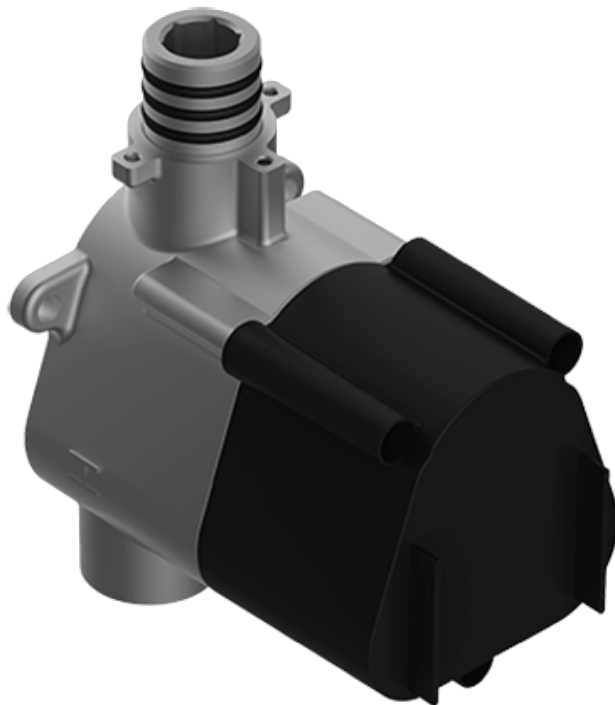

SHOWER
M-Series Full Thermostatic
Shower System with LED
GL3.124SE-LM57E0

GRAFF®

Information

- 3/4" thermostatic valve and trim
- 3/4" 2-way diverter valve and trim (2 pieces)
- G-8201 dual-function, stainless steel showerhead, with rainfall and cascade settings, features 134 no-clog, easy-clean spray nozzles
- Single LED light with 6 color variations
- Flush-mounted swivel body sprays (3 pieces)
- Handshower set with wall bracket and 59" hose
- Optional extension kit
- Flow rates: rainfall ≤ 2.0 max gpm, cascade ≤ 2.0 max gpm, handshower ≤ 1.5 max gpm, body sprays ≤ 1.5 max gpm each
- ADA

SHOWER
Harley M-Series Thermostatic
Valve Trim with Handle

GRAFF[®]

Information

- Single metal handle
- Decorative trim plate
- Use with G-8006 Thermostatic Rough Valve
- ADA

Finishes

Polished
Chrome

G-8037-LM57E

Harley Series

SHOWER
Thermostatic Rough Valve
G-8006

GRAFF[®]

Information

- 12.9 gpm @ 60 psi
- 3/4" universal inlets
- Built-in service stops
- Stacking outlet feature
- Complete serviceability from front of all units
- Supplied with protective plastic cover
- CalGreen compliant dependent on functions

Finishes

Polished
Chrome

G-8006

M-Series

3/4" Concealed Thermostatic Rough Valve

Product Features

- 12.9 gpm @ 60 psi
- 3/4" universal inlets
- Built-in service stops
- Stacking outlet feature
- Complete serviceability from front of all units
- Supplied with protective plastic cover
- CalGreen compliant dependent on functions