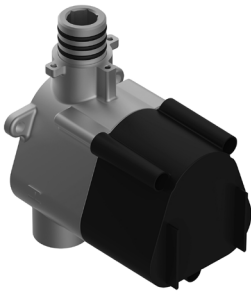

SHOWER
M-Series Full Thermostatic
Shower System with LED
GL3.124SE-LM57E0

GRAFF®

Information

- 3/4" thermostatic valve and trim
- 3/4" 2-way diverter valve and trim (2 pieces)
- G-8201 dual-function, stainless steel showerhead, with rainfall and cascade settings, features 134 no-clog, easy-clean spray nozzles
- Single LED light with 6 color variations
- Flush-mounted swivel body sprays (3 pieces)
- Handshower set with wall bracket and 59" hose
- Optional extension kit
- Flow rates: rainfall ≤ 2.0 max gpm, cascade ≤ 2.0 max gpm, handshower ≤ 1.5 max gpm, body sprays ≤ 1.5 max gpm each
- ADA

Harley Series

SHOWER
Thermostatic Rough Valve
G-8006

GRAFF[®]

Information

- 12.9 gpm @ 60 psi
- 3/4" universal inlets
- Built-in service stops
- Stacking outlet feature
- Complete serviceability from front of all units
- Supplied with protective plastic cover
- CalGreen compliant dependent on functions

Finishes

Polished
Chrome

G-8006

M-Series

3/4" Concealed Thermostatic Rough Valve

Product Features

- 12.9 gpm @ 60 psi
- 3/4" universal inlets
- Built-in service stops
- Stacking outlet feature
- Complete serviceability from front of all units
- Supplied with protective plastic cover
- CalGreen compliant dependent on functions

www.graff-faucets.com | phone: 800-954-4723

SHOWER
Two-Way Diverter Volume Control
Valve WITH Off Function and Pass-
Through
G-8052

GRAFF®

Information

- 11.7 gpm @ 60 psi
- 3/4" universal inlets/outlets with female threads
- Operates one function at a time
- Stacking inlet and pass-through port feature
- Supplied with protective plastic cover
- CALGreen compliant depending on functions