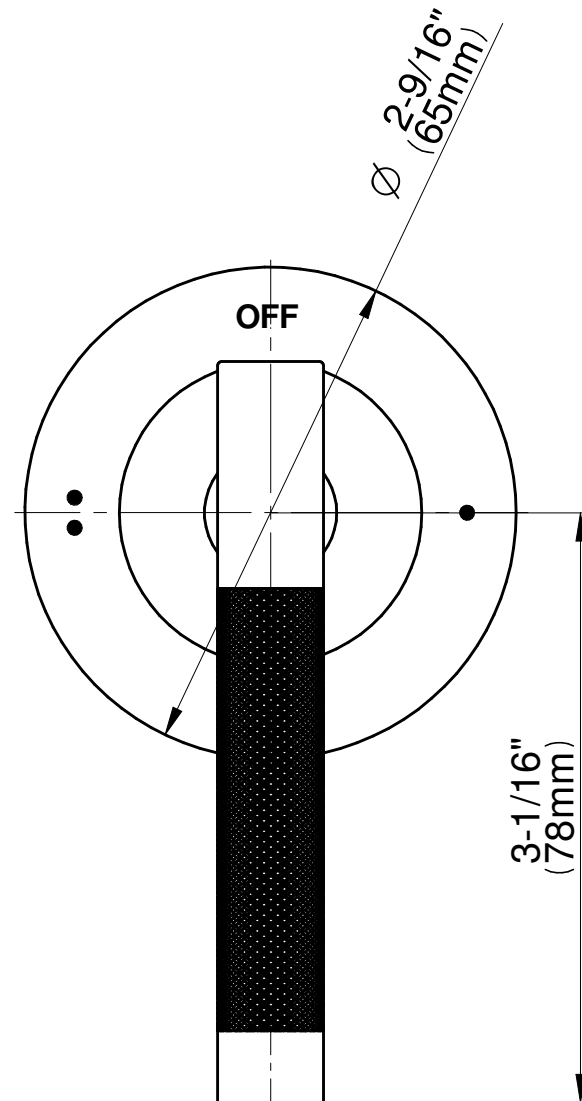

SHOWER
M-Series Full Thermostatic
Shower System with LED
GL3.124SE-LM57E0

GRAFF®

Information

- 3/4" thermostatic valve and trim
- 3/4" 2-way diverter valve and trim (2 pieces)
- G-8201 dual-function, stainless steel showerhead, with rainfall and cascade settings, features 134 no-clog, easy-clean spray nozzles
- Single LED light with 6 color variations
- Flush-mounted swivel body sprays (3 pieces)
- Handshower set with wall bracket and 59" hose
- Optional extension kit
- Flow rates: rainfall ≤ 2.0 max gpm, cascade ≤ 2.0 max gpm, handshower ≤ 1.5 max gpm, body sprays ≤ 1.5 max gpm each
- ADA

www.graff-faucets.com | phone: 800-954-4723

SHOWER
Two-Way Diverter Volume Control
Valve WITH Off Function and Pass-
Through
G-8052

GRAFF®

Information

- 11.7 gpm @ 60 psi
- 3/4" universal inlets/outlets with female threads
- Operates one function at a time
- Stacking inlet and pass-through port feature
- Supplied with protective plastic cover
- CALGreen compliant depending on functions

www.graff-faucets.com | phone: 800-954-4723

SHOWER
Harley M-Series 2-Way Diverter
Valve Trim with Handle
G-8068-LM57E1-T

GRAFF[®]

Information

- Single metal handle
- Decorative trim plate
- Use with G-8052 2-Way Diverter Volume Control Valve WITH Off Function and Pass-Through
- ADA

Finishes

Polished
Chrome

G-8068-LM57E1

Harley Series

SHOWER
Dual-Function Water Feature with
LED
G-8201

GRAFF®

Information

- Stainless Steel
- Rainfall and Cascade functions
- Functions may be used separately or simultaneously
- Single LED light with 6 color variations
- Rainfall flow rate ≤ 2.0 max gpm
- Cascade flow rate ≤ 2.0 max gpm
- 134 no-clog, easy-clean rubber water nozzles
- Includes wall-mount button for LED control box
- CALGreen