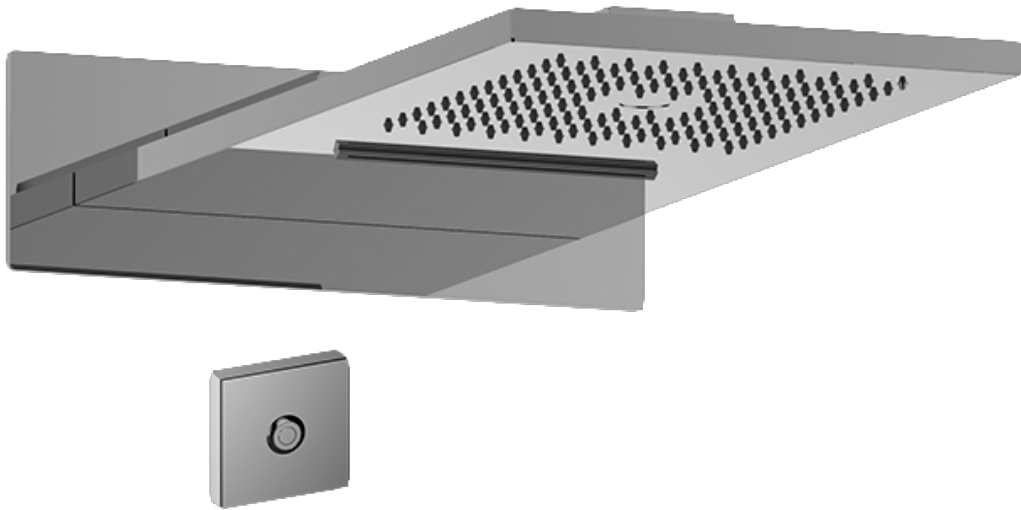

SHOWER
M-Series Full Thermostatic
Shower System with LED
GL3.124SE-LM57E0

GRAFF®

Information

- 3/4" thermostatic valve and trim
- 3/4" 2-way diverter valve and trim (2 pieces)
- G-8201 dual-function, stainless steel showerhead, with rainfall and cascade settings, features 134 no-clog, easy-clean spray nozzles
- Single LED light with 6 color variations
- Flush-mounted swivel body sprays (3 pieces)
- Handshower set with wall bracket and 59" hose
- Optional extension kit
- Flow rates: rainfall ≤ 2.0 max gpm, cascade ≤ 2.0 max gpm, handshower ≤ 1.5 max gpm, body sprays ≤ 1.5 max gpm each
- ADA

Finishes

Polished
Chrome

G-8068-LM57E1

Harley Series

SHOWER
Dual-Function Water Feature with
LED
G-8201

GRAFF®

Information

- Stainless Steel
- Rainfall and Cascade functions
- Functions may be used separately or simultaneously
- Single LED light with 6 color variations
- Rainfall flow rate ≤ 2.0 max gpm
- Cascade flow rate ≤ 2.0 max gpm
- 134 no-clog, easy-clean rubber water nozzles
- Includes wall-mount button for LED control box
- CALGreen

Finishes

Polished
Chrome

G-8201

Aqua-Sense Collection

Dual-Function Water Feature with LED

GRAFF[®]
CUTTING EDGE DESIGN

Product Features

- Stainless steel
- Wall-mounted installation
- Rainfall and cascade functions
- Functions may be used separately or simultaneously
- Single LED light with 6 color variations
- Rainfall flow rate ≤ 1.8 max gpm
- Cascade flow rate ≤ 1.8 max gpm
- 134 no-clog, easy-clean rubber water nozzles
- Includes wall-mount button for LED control box