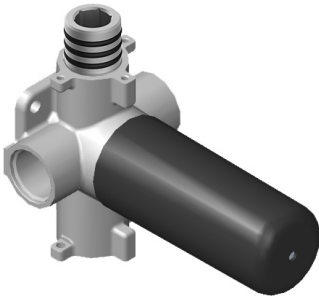

SHOWER
M-Series Full Thermostatic
Shower System with LED
GL3.124SE-LM57E0

GRAFF®

Information

- 3/4" thermostatic valve and trim
- 3/4" 2-way diverter valve and trim (2 pieces)
- G-8201 dual-function, stainless steel showerhead, with rainfall and cascade settings, features 134 no-clog, easy-clean spray nozzles
- Single LED light with 6 color variations
- Flush-mounted swivel body sprays (3 pieces)
- Handshower set with wall bracket and 59" hose
- Optional extension kit
- Flow rates: rainfall ≤ 2.0 max gpm, cascade ≤ 2.0 max gpm, handshower ≤ 1.5 max gpm, body sprays ≤ 1.5 max gpm each
- ADA

Finishes

Polished
Chrome

G-8006

M-Series

3/4" Concealed Thermostatic Rough Valve

Product Features

- 12.9 gpm @ 60 psi
- 3/4" universal inlets
- Built-in service stops
- Stacking outlet feature
- Complete serviceability from front of all units
- Supplied with protective plastic cover
- CalGreen compliant dependent on functions

www.graff-faucets.com | phone: 800-954-4723

SHOWER
Two-Way Diverter Volume Control
Valve WITH Off Function and Pass-
Through
G-8052

GRAFF®

Information

- 11.7 gpm @ 60 psi
- 3/4" universal inlets/outlets with female threads
- Operates one function at a time
- Stacking inlet and pass-through port feature
- Supplied with protective plastic cover
- CALGreen compliant depending on functions

Finishes

Polished
Chrome

G-8052 M-Series
2-Way Diverter Volume Control Valve
WITH Off Function and Pass-Through

Product Features

- 12.1 gpm @ 60 psi
- 3/4" universal inlets/outlets with female threads
- Stacking inlet and pass-through port feature
- Supplied with protective plastic cover
- CalGreen compliant dependent on functions