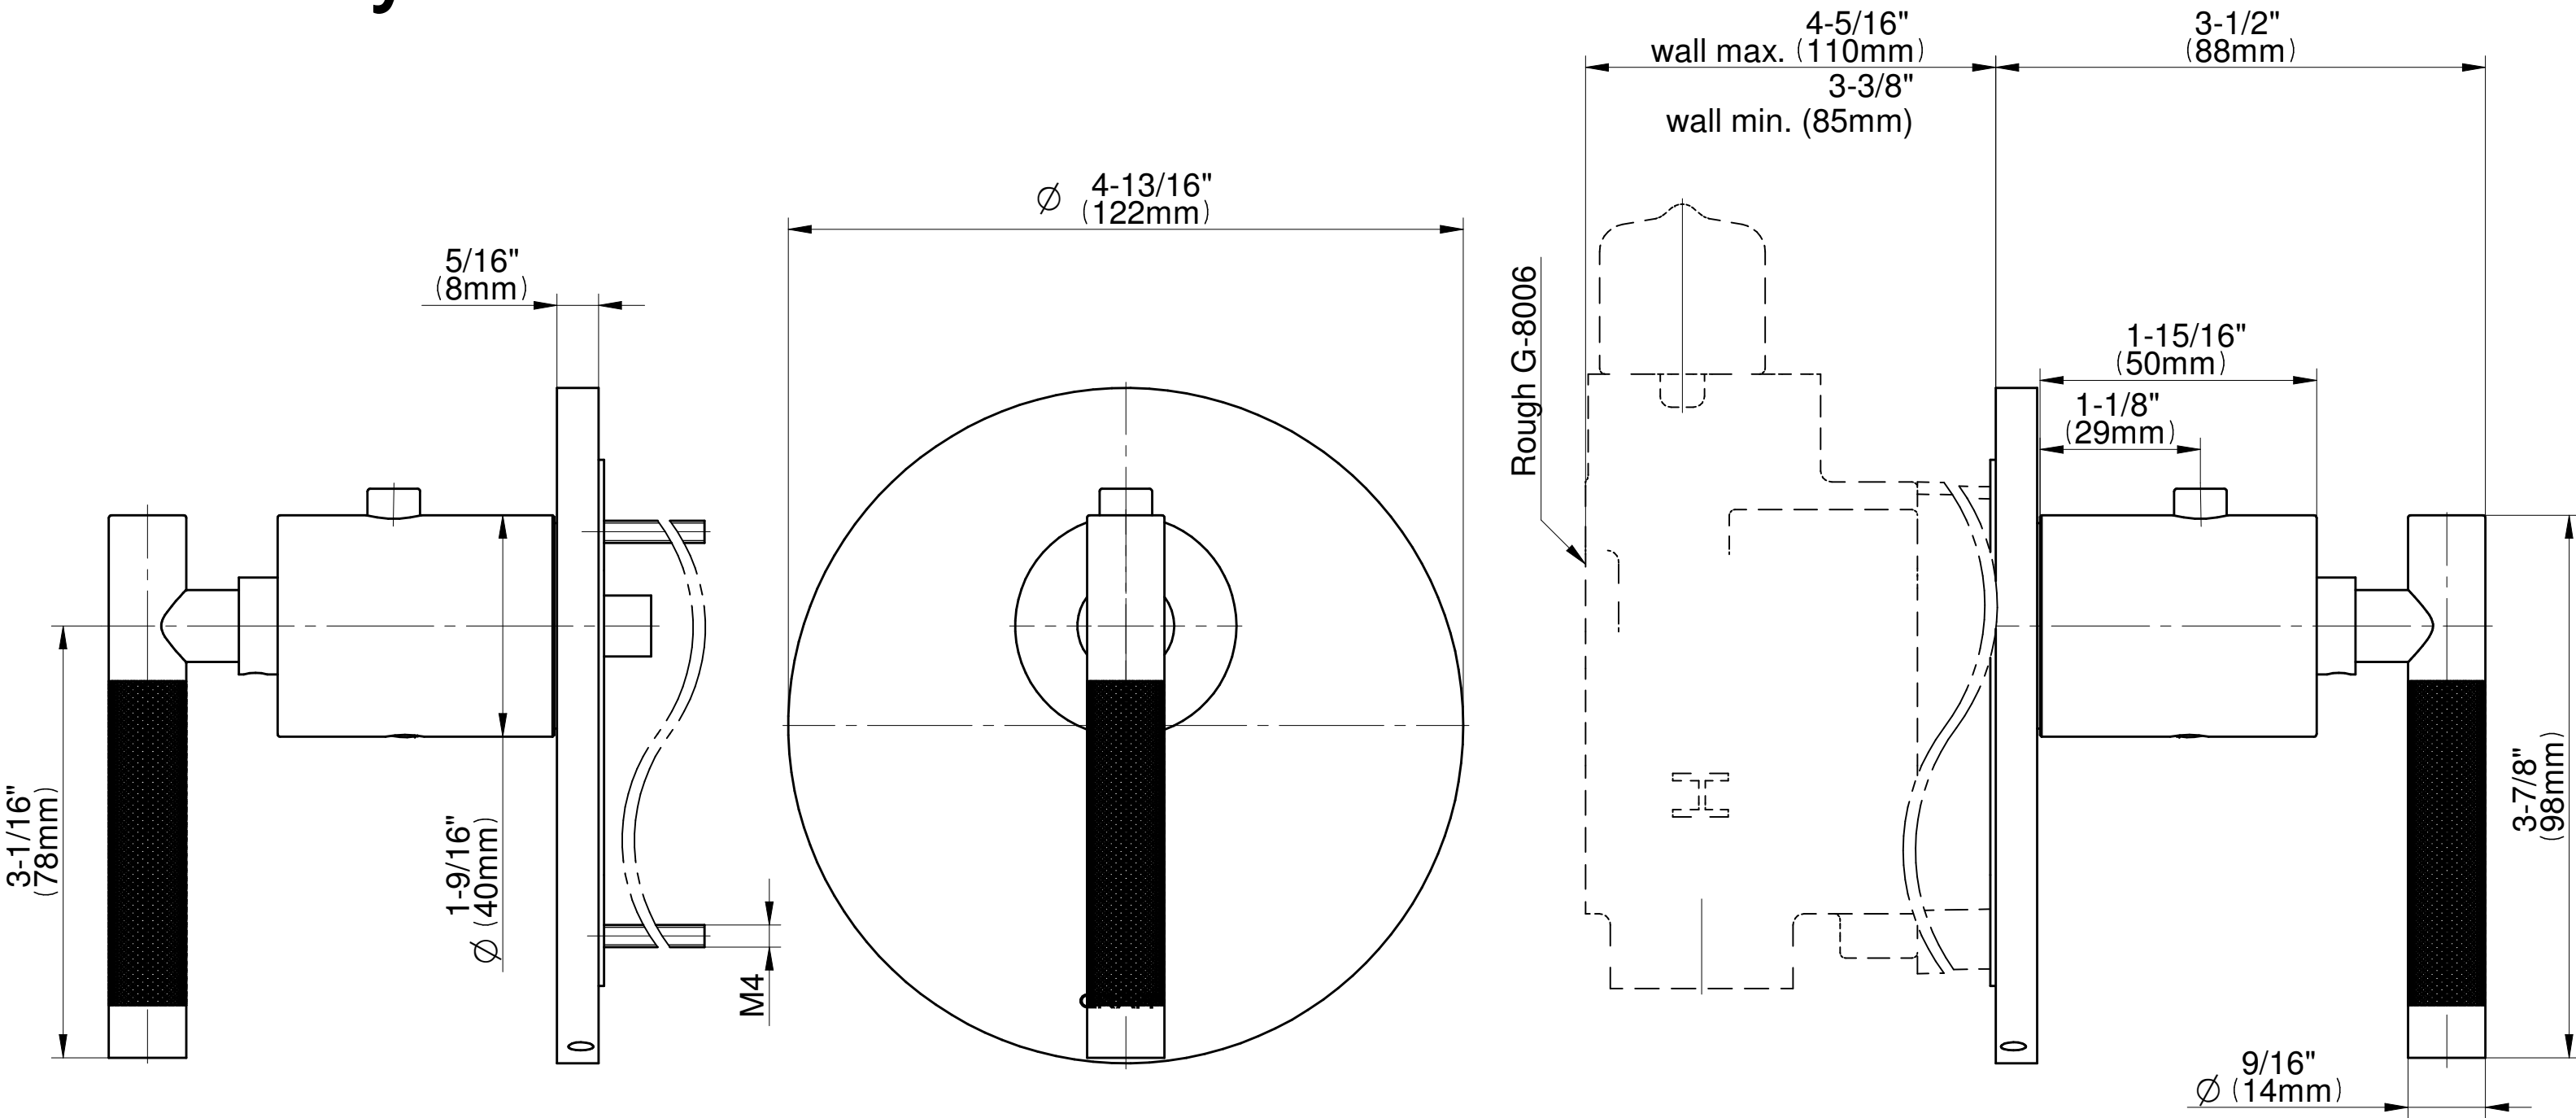

SHOWER
M-Series Full Thermostatic
Shower System with LED
GL3.124SE-LM57E0

GRAFF®

Information

- 3/4" thermostatic valve and trim
- 3/4" 2-way diverter valve and trim (2 pieces)
- G-8201 dual-function, stainless steel showerhead, with rainfall and cascade settings, features 134 no-clog, easy-clean spray nozzles
- Single LED light with 6 color variations
- Flush-mounted swivel body sprays (3 pieces)
- Handshower set with wall bracket and 59" hose
- Optional extension kit
- Flow rates: rainfall ≤ 2.0 max gpm, cascade ≤ 2.0 max gpm, handshower ≤ 1.5 max gpm, body sprays ≤ 1.5 max gpm each
- ADA

SHOWER
Harley M-Series Thermostatic
Valve Trim with Handle

GRAFF[®]

Information

- Single metal handle
- Decorative trim plate
- Use with G-8006 Thermostatic Rough Valve
- ADA

Finishes

Polished
Chrome

G-8037-LM57E

Harley Series

SHOWER
Thermostatic Rough Valve
G-8006

GRAFF[®]

Information

- 12.9 gpm @ 60 psi
- 3/4" universal inlets
- Built-in service stops
- Stacking outlet feature
- Complete serviceability from front of all units
- Supplied with protective plastic cover
- CalGreen compliant dependent on functions