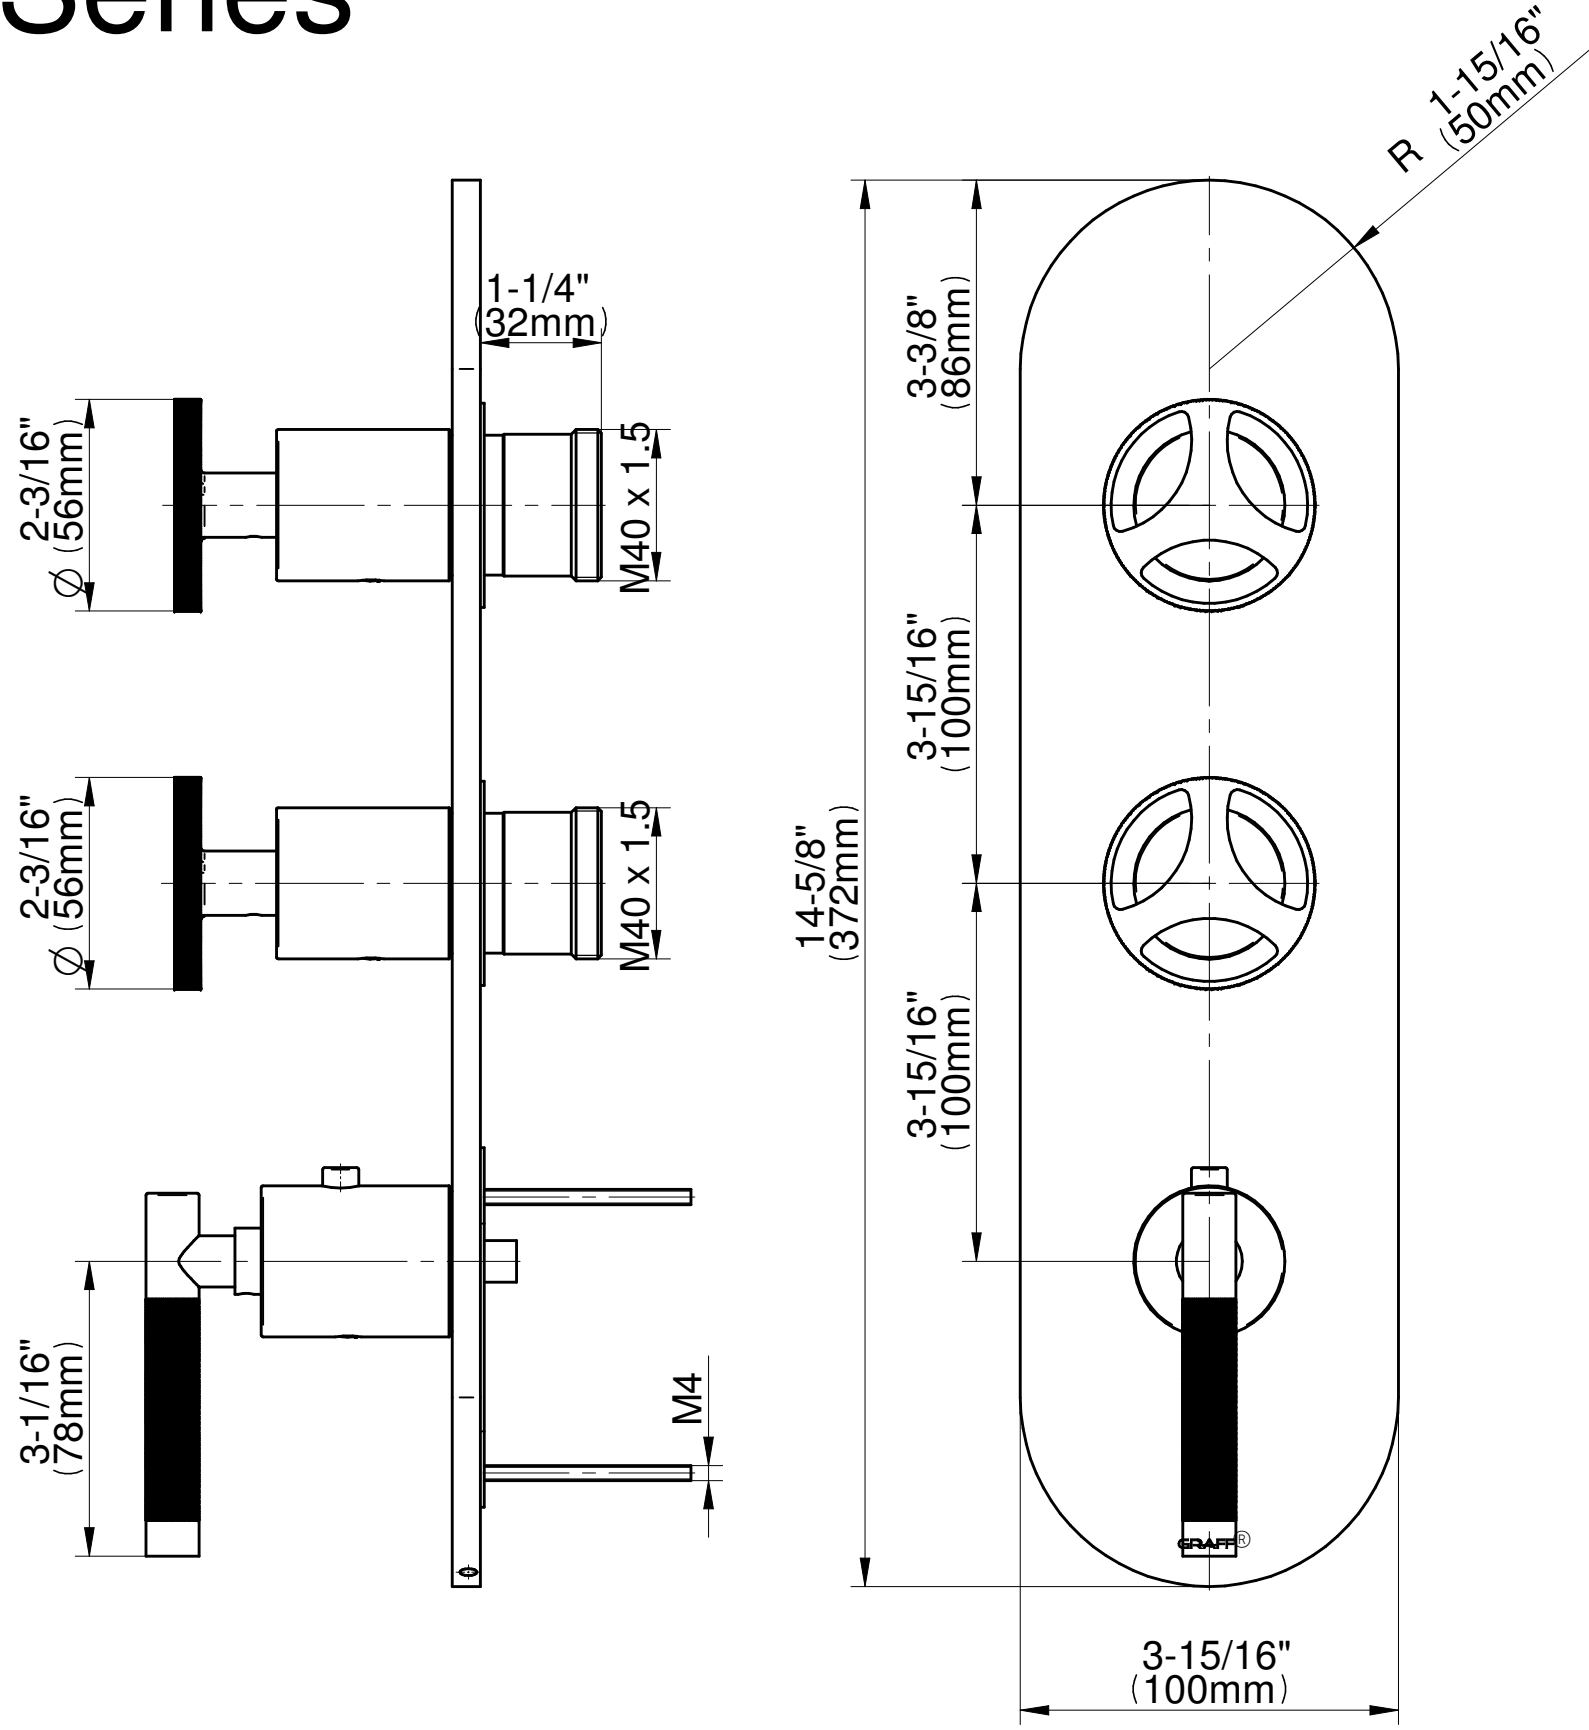

SHOWER
M-Series Thermostatic Shower
System - Ametis Ring
GL3.029WT-LM57C19

GRAFF®

Information

- 3/4" thermostatic valve and trim
- 3/4" stop/volume control valve (2 pieces)
- G-8760 Ametis Ring with waterfall and rain shower settings, features no-clog, easy-clean nozzles
- Single LED light with 6 color variations
- Includes wall-mount button for LED control box
- Optional extension kit
- Flow rates: rain shower ≤ 2.0 max gpm, waterfall ≤ 2.0 max gpm
- Handshower set with wall bracket and integrated wall supply elbow and 59" hose
- CALGreen

SHOWER
Harley M-Series Valve Trim with
Three Handles

GRAFF®

Information

- Three metal handles
- Decorative trim plate
- Use with M-Series rough valves

Finishes

Architectural
Black™

Matte Black

Polished
Chrome

Architectural
White

G-8056-LM57C19-T

M-Series

SHOWER
Thermostatic Rough Valve
G-8006

GRAFF[®]

Information

- 12.9 gpm @ 60 psi
- 3/4" universal inlets
- Built-in service stops
- Stacking outlet feature
- Complete serviceability from front of all units
- Supplied with protective plastic cover
- CalGreen compliant dependent on functions