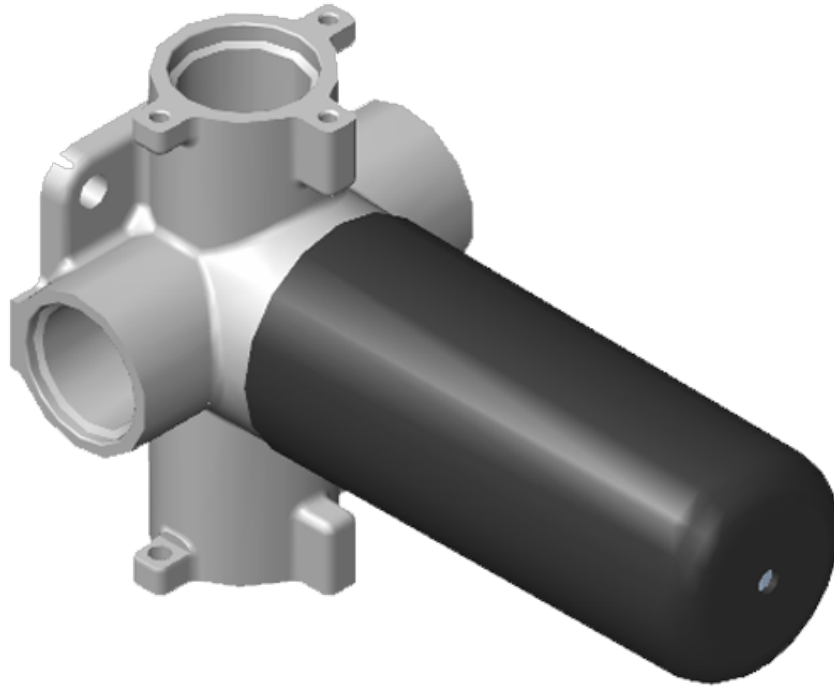

SHOWER
M-Series Thermostatic Shower
System - Ametis Ring
GL3.029WT-LM57C19

GRAFF®

Information

- 3/4" thermostatic valve and trim
- 3/4" stop/volume control valve (2 pieces)
- G-8760 Ametis Ring with waterfall and rain shower settings, features no-clog, easy-clean nozzles
- Single LED light with 6 color variations
- Includes wall-mount button for LED control box
- Optional extension kit
- Flow rates: rain shower ≤ 2.0 max gpm, waterfall ≤ 2.0 max gpm
- Handshower set with wall bracket and integrated wall supply elbow and 59" hose
- CALGreen

www.graff-faucets.com | phone: 800-954-4723

SHOWER
Three-Way Diverter Control Valve
WITH Off Function (No Pass-
Through)
G-8053

GRAFF®

Information

- ~11.4 gpm @ 60 psi
- 3/4" universal inlets/outlets with female threads
- Operates one function at a time
- Stacking inlet feature
- Supplied with protective plastic cover
- CALGreen compliant depending on functions

Finishes

G-8053

M-Series

3-Way Diverter Control Valve WITH Off Function (No Pass-Through)

Product Features

- 3/4" universal inlets/outlets with female threads
- Stacking inlet feature
- Supplied with protective plastic cover
- CalGreen compliant dependent on functions