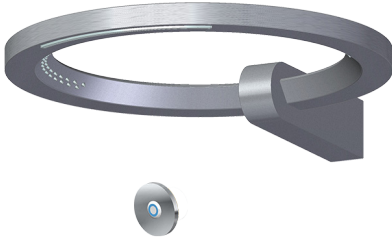

www.graff-faucets.com | phone: 800-954-4723

SHOWER
Ametis Ring
G-8760

GRAFF®

Information

- Wall-mounted installation
- 6-color LED chromotherapy lighting
- Dual-function water feature with cascade & waterfall shower settings
- Features no-clog, easy-clean nozzles
- Flow rates: rain shower ≤ 2.0 max gpm, waterfall ≤ 2.0 max gpm
- Includes wall-mount button for LED control box
- CALGreen

Finishes

G-8760

Ametis Collection
Ametis Ring Water Feature

GRAFF[®]
CUTTING EDGE DESIGN

Product Features

- Wall-mounted installation
- 6-color LED chromotherapy lighting
- Dual-function water feature with waterfall and rain shower settings
- Features no-clog, easy-clean spray nozzles
- Flow rates: rain shower ≤ 2.0 max gpm, waterfall ≤ 2.0 max gpm
- Includes wall-mount button for LED control box