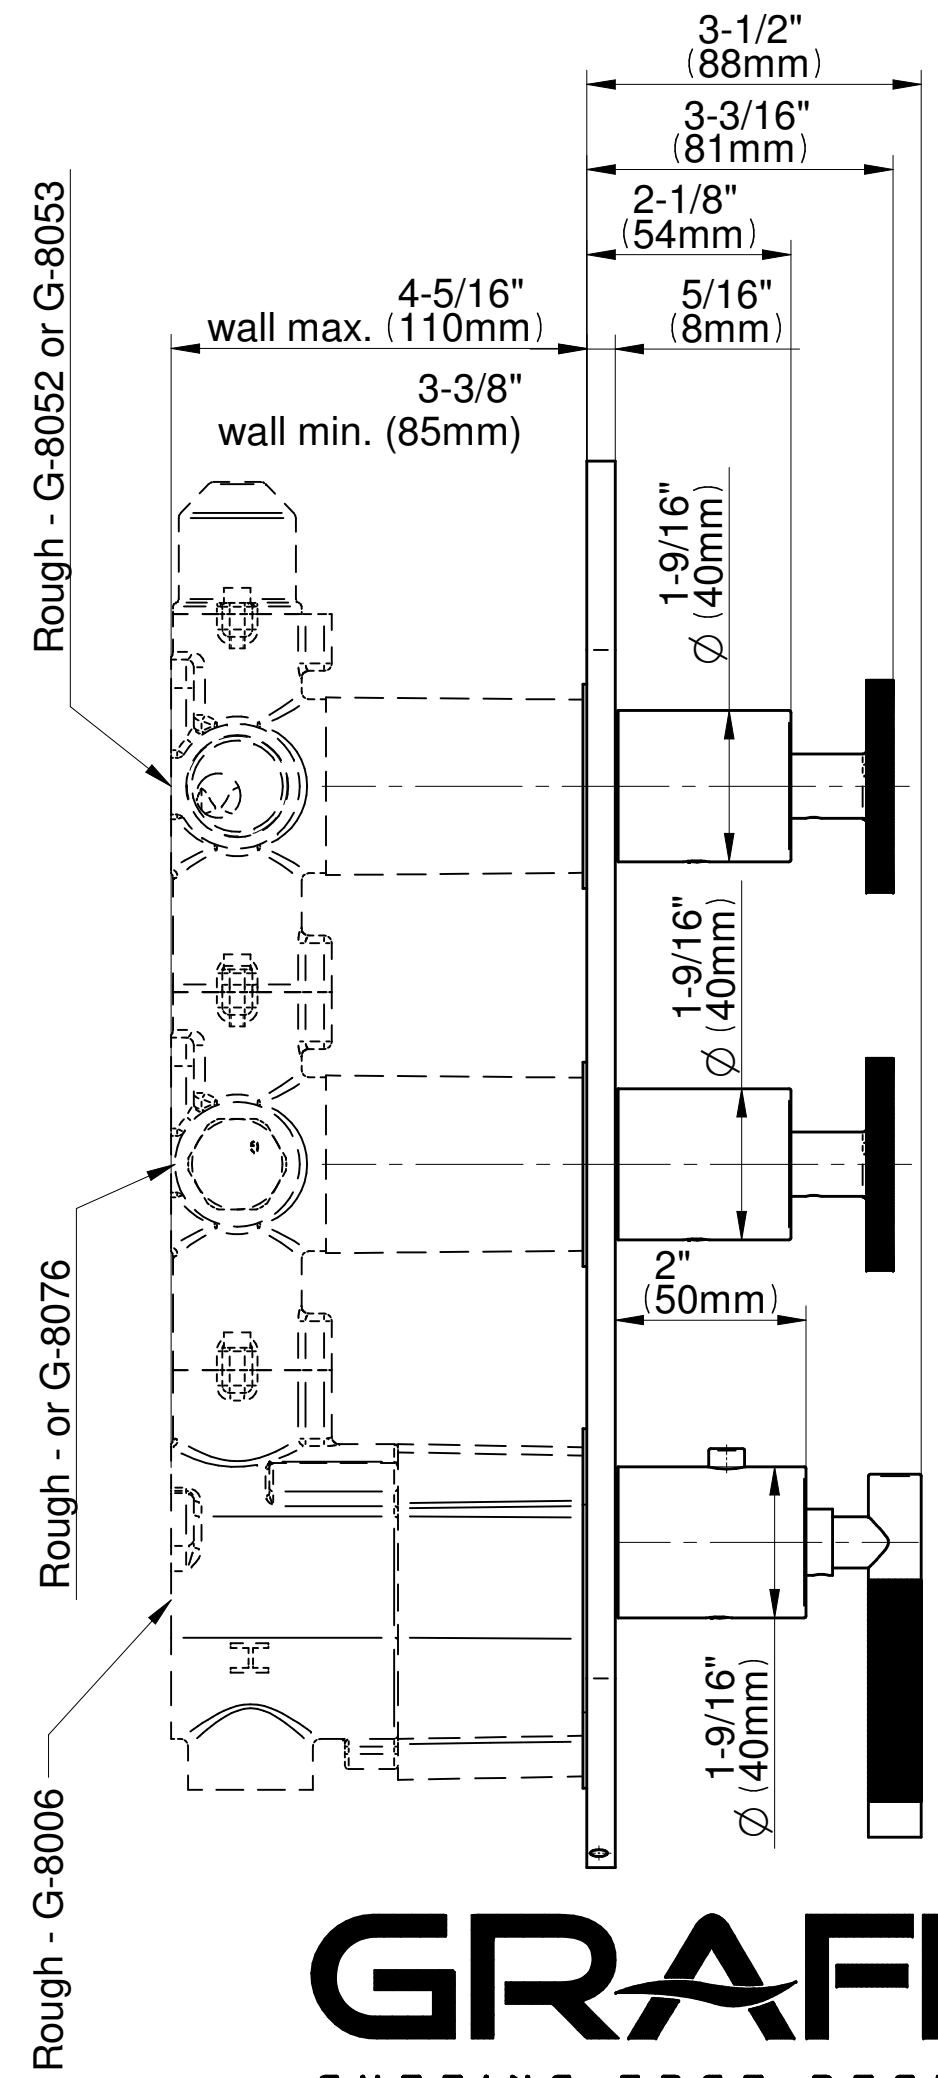

SHOWER
M-Series Thermostatic Shower
System - Ametis Ring
GL3.029WT-LM57C19

GRAFF®

Information

- 3/4" thermostatic valve and trim
- 3/4" stop/volume control valve (2 pieces)
- G-8760 Ametis Ring with waterfall and rain shower settings, features no-clog, easy-clean nozzles
- Single LED light with 6 color variations
- Includes wall-mount button for LED control box
- Optional extension kit
- Flow rates: rain shower ≤ 2.0 max gpm, waterfall ≤ 2.0 max gpm
- Handshower set with wall bracket and integrated wall supply elbow and 59" hose
- CALGreen

Architectural
White

G-8056-LM57C19-T

M-Series

SHOWER
Thermostatic Rough Valve
G-8006

GRAFF[®]

Information

- 12.9 gpm @ 60 psi
- 3/4" universal inlets
- Built-in service stops
- Stacking outlet feature
- Complete serviceability from front of all units
- Supplied with protective plastic cover
- CalGreen compliant dependent on functions