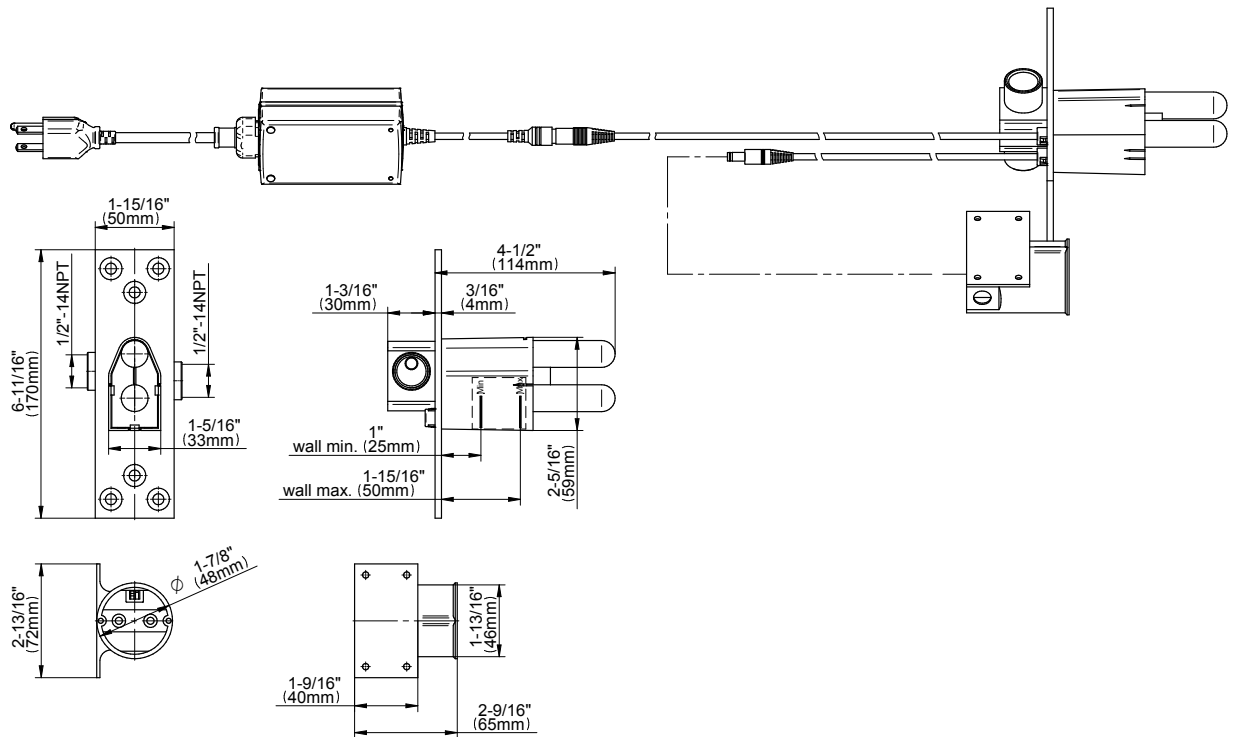

G-8765

Ametis Collection

Ametis Ring Rough (Rough Only)

Product Features

- Complete rough for Ametis Ring G-8760-**

Warranty

- Limited lifetime warranty

For complete warranty information go to www.graff-faucets.com/en-nam/warranty

The measurements shown are for reference only. Products and specifications shown are subject to change without notice. Revised 8/2016.

www.graff-faucets.com | phone: 800-954-4723