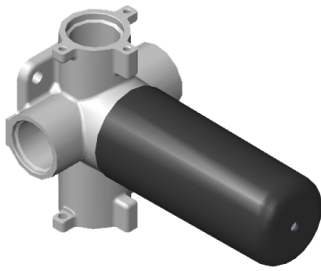

Architectural
White

G-8056-LM57C19-T

M-Series

SHOWER
Thermostatic Rough Valve
G-8006

GRAFF[®]

Information

- 12.9 gpm @ 60 psi
- 3/4" universal inlets
- Built-in service stops
- Stacking outlet feature
- Complete serviceability from front of all units
- Supplied with protective plastic cover
- CalGreen compliant dependent on functions

www.graff-faucets.com | phone: 800-954-4723

SHOWER
Three-Way Diverter Control Valve
WITH Off Function (No Pass-
Through)
G-8053

GRAFF®

Information

- ~11.4 gpm @ 60 psi
- 3/4" universal inlets/outlets with female threads
- Operates one function at a time
- Stacking inlet feature
- Supplied with protective plastic cover
- CALGreen compliant depending on functions

Finishes

G-8053

M-Series

3-Way Diverter Control Valve WITH Off Function (No Pass-Through)

Product Features

- 3/4" universal inlets/outlets with female threads
- Stacking inlet feature
- Supplied with protective plastic cover
- CalGreen compliant dependent on functions