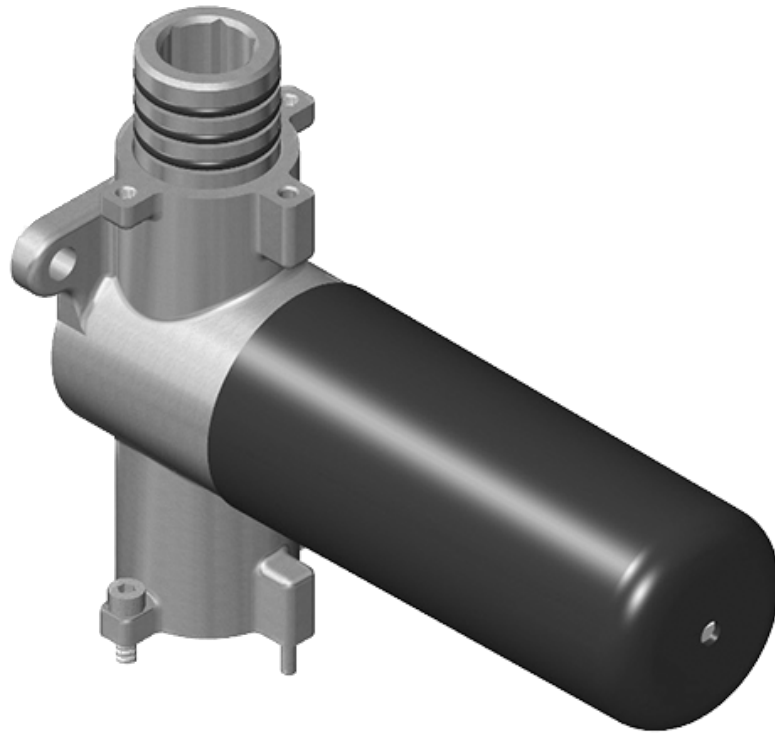

SHOWER
M-Series Thermostatic Shower
System - Ametis Ring
GL3.029WT-LM57C19

GRAFF®

Information

- 3/4" thermostatic valve and trim
- 3/4" stop/volume control valve (2 pieces)
- G-8760 Ametis Ring with waterfall and rain shower settings, features no-clog, easy-clean nozzles
- Single LED light with 6 color variations
- Includes wall-mount button for LED control box
- Optional extension kit
- Flow rates: rain shower ≤ 2.0 max gpm, waterfall ≤ 2.0 max gpm
- Handshower set with wall bracket and integrated wall supply elbow and 59" hose
- CALGreen

www.graff-faucets.com | phone: 800-954-4723

SHOWER
Three-Way Diverter Control Valve
WITH Off Function (No Pass-
Through)
G-8053

GRAFF®

Information

- ~11.4 gpm @ 60 psi
- 3/4" universal inlets/outlets with female threads
- Operates one function at a time
- Stacking inlet feature
- Supplied with protective plastic cover
- CALGreen compliant depending on functions

Finishes

G-8053

M-Series

3-Way Diverter Control Valve WITH Off Function (No Pass-Through)

Product Features

- 3/4" universal inlets/outlets with female threads
- Stacking inlet feature
- Supplied with protective plastic cover
- CalGreen compliant dependent on functions

www.graff-faucets.com | phone: 800-954-4723

SHOWER
Stop/Volume Control Rough Valve
G-8077

GRAFF®

Information

- 18.1 gpm @ 60 psi
- 3/4" universal inlets/outlets with female threads
- Stacking inlet and outlet feature
- Supplied with protective plastic cover
- CalGreen compliant dependent on functions