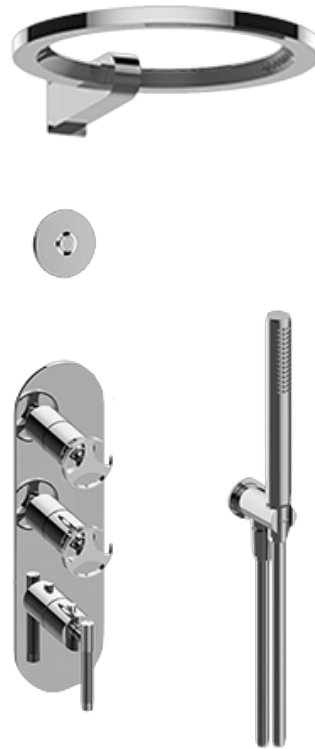

SHOWER
M-Series Thermostatic Shower
System - Ametis Ring
GL3.029WT-LM57C19

GRAFF®

Information

- 3/4" thermostatic valve and trim
- 3/4" stop/volume control valve (2 pieces)
- G-8760 Ametis Ring with waterfall and rain shower settings, features no-clog, easy-clean nozzles
- Single LED light with 6 color variations
- Includes wall-mount button for LED control box
- Optional extension kit
- Flow rates: rain shower ≤ 2.0 max gpm, waterfall ≤ 2.0 max gpm
- Handshower set with wall bracket and integrated wall supply elbow and 59" hose
- CALGreen

SHOWER
Harley M-Series Valve Trim with
Three Handles

GRAFF®

Information

- Three metal handles
- Decorative trim plate
- Use with M-Series rough valves

Finishes

Architectural
Black™

Matte Black

Polished
Chrome

Architectural
White

G-8056-LM57C19-T

M-Series

SHOWER
Thermostatic Rough Valve
G-8006

GRAFF[®]

Information

- 12.9 gpm @ 60 psi
- 3/4" universal inlets
- Built-in service stops
- Stacking outlet feature
- Complete serviceability from front of all units
- Supplied with protective plastic cover
- CalGreen compliant dependent on functions