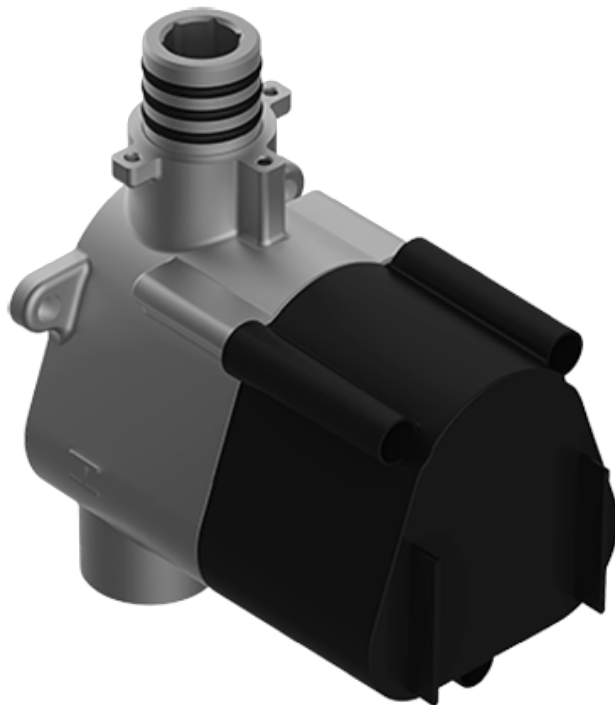

SHOWER
M-Series Thermostatic Shower
System - Ametis Ring
GL3.029WT-LM57C19

GRAFF®

Information

- 3/4" thermostatic valve and trim
- 3/4" stop/volume control valve (2 pieces)
- G-8760 Ametis Ring with waterfall and rain shower settings, features no-clog, easy-clean nozzles
- Single LED light with 6 color variations
- Includes wall-mount button for LED control box
- Optional extension kit
- Flow rates: rain shower ≤ 2.0 max gpm, waterfall ≤ 2.0 max gpm
- Handshower set with wall bracket and integrated wall supply elbow and 59" hose
- CALGreen

SHOWER
Harley M-Series Valve Trim with
Three Handles

GRAFF®

Information

- Three metal handles
- Decorative trim plate
- Use with M-Series rough valves

Finishes

Architectural
Black™

Matte Black

Polished
Chrome

Architectural
White

G-8056-LM57C19-T

M-Series

SHOWER
Thermostatic Rough Valve
G-8006

GRAFF[®]

Information

- 12.9 gpm @ 60 psi
- 3/4" universal inlets
- Built-in service stops
- Stacking outlet feature
- Complete serviceability from front of all units
- Supplied with protective plastic cover
- CalGreen compliant dependent on functions

Finishes

Architectural
Black™

Matte Black

Polished
Chrome

Architectural
White

G-8006

M-Series

3/4" Concealed Thermostatic Rough Valve