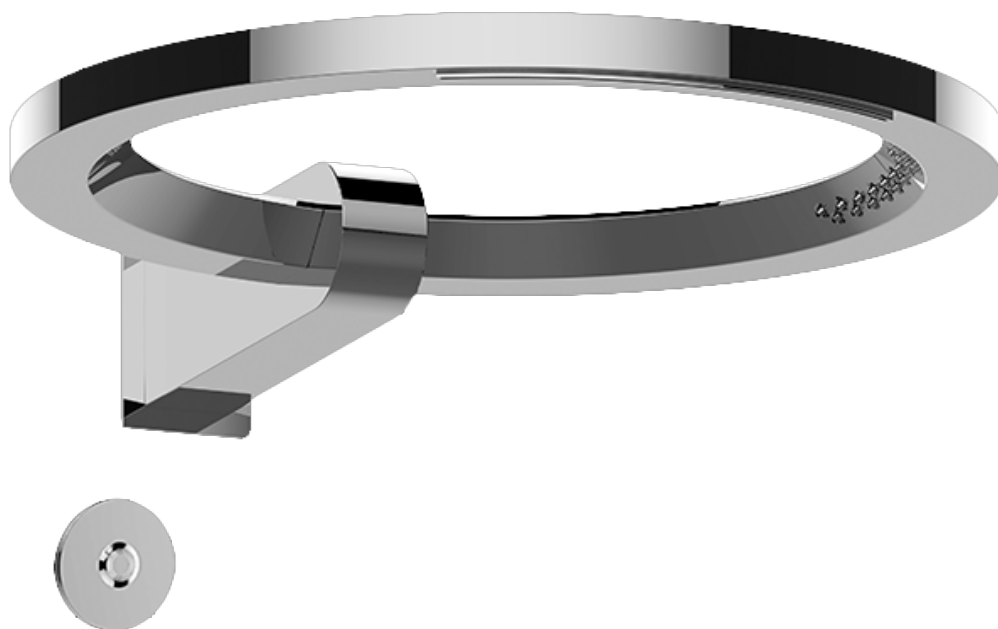

Information

- Wall-mounted installation
- 6-color LED chromotherapy lighting
- Dual-function water feature with cascade & waterfall shower settings
- Features no-clog, easy-clean nozzles
- Flow rates: rain shower ≤ 2.0 max gpm, waterfall ≤ 2.0 max gpm
- Includes wall-mount button for LED control box
- CALGreen

Finishes