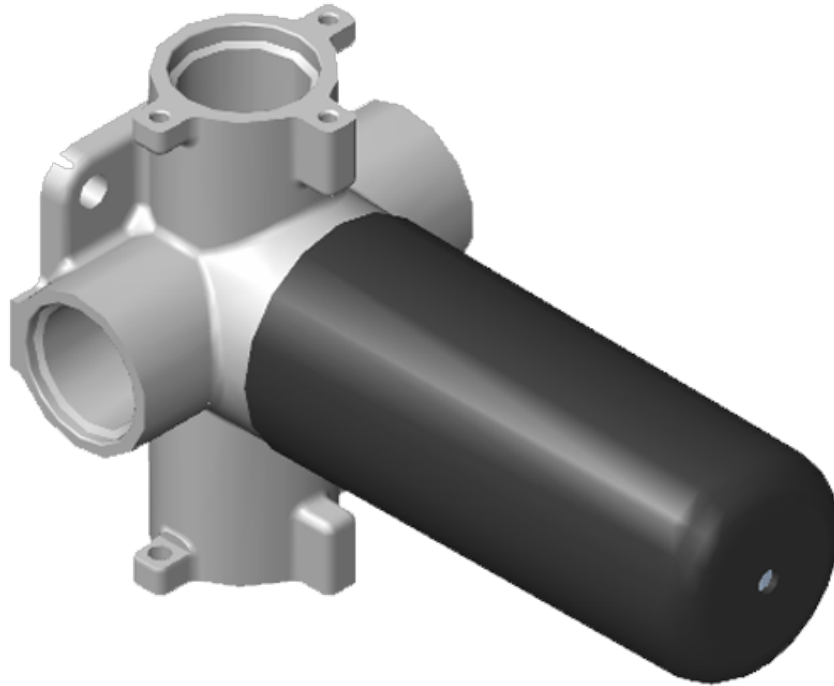

BATHROOM
M-Series Thermostatic Shower
System - Ametis Ring with
Handshower
GL3.029WT-LM46E0

GRAFF®

Information

- 3/4" thermostatic valve and trim
- 3/4" stop/volume control valve and 3-way diverter valve
- G-8760 Ametis Ring with waterfall and rain shower settings, features no-clog, easy-clean nozzles
- Single LED light with 6 color variations
- Includes wall-mount button for LED control box
- Handshower set with wall bracket and integrated wall supply elbow and 59" hose
- Optional extension kit
- Flow rates: rain shower ≤ 2.0 max gpm, waterfall ≤ 2.0 max gpm, handshower ≤ 1.5 max gpm
- ADA
- CALGreen

www.graff-faucets.com | phone: 800-954-4723

BATHROOM
Three-Way Diverter Control Valve
WITH Off Function (No Pass-
Through)
G-8053

GRAFF®

Information

- ~11.4 gpm @ 60 psi
- 3/4" universal inlets/outlets with female threads
- Operates one function at a time
- Stacking inlet feature
- Supplied with protective plastic cover
- CALGreen compliant depending on functions

Finishes

G-8053

M-Series

3-Way Diverter Control Valve WITH Off Function (No Pass-Through)

Product Features

- 3/4" universal inlets/outlets with female threads
- Stacking inlet feature
- Supplied with protective plastic cover
- CalGreen compliant dependent on functions