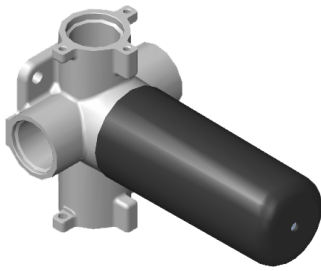

BATHROOM
M-Series Thermostatic Shower
System - Ametis Ring with
Handshower
GL3.029WT-LM46E0

GRAFF®

Information

- 3/4" thermostatic valve and trim
- 3/4" stop/volume control valve and 3-way diverter valve
- G-8760 Ametis Ring with waterfall and rain shower settings, features no-clog, easy-clean nozzles
- Single LED light with 6 color variations
- Includes wall-mount button for LED control box
- Handshower set with wall bracket and integrated wall supply elbow and 59" hose
- Optional extension kit
- Flow rates: rain shower ≤ 2.0 max gpm, waterfall ≤ 2.0 max gpm, handshower ≤ 1.5 max gpm
- ADA
- CALGreen

www.graff-faucets.com | phone: 800-954-4723

BATHROOM
Three-Way Diverter Control Valve
WITH Off Function (No Pass-
Through)
G-8053

GRAFF®

Information

- ~11.4 gpm @ 60 psi
- 3/4" universal inlets/outlets with female threads
- Operates one function at a time
- Stacking inlet feature
- Supplied with protective plastic cover
- CALGreen compliant depending on functions

Finishes

G-8053

M-Series

3-Way Diverter Control Valve WITH Off Function (No Pass-Through)

Product Features

- 3/4" universal inlets/outlets with female threads
- Stacking inlet feature
- Supplied with protective plastic cover
- CalGreen compliant dependent on functions