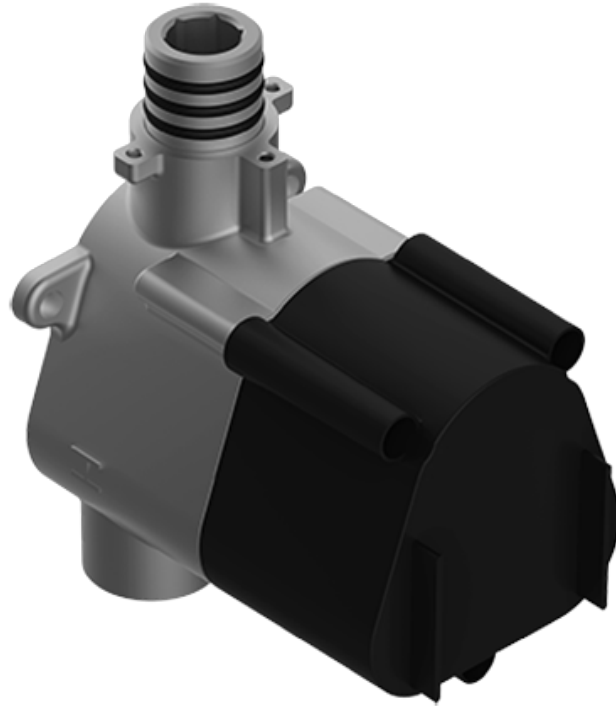

BATHROOM
M-Series Thermostatic Shower
System - Ametis Ring with
Handshower
GL3.029WT-LM46E0

GRAFF®

Information

- 3/4" thermostatic valve and trim
- 3/4" stop/volume control valve and 3-way diverter valve
- G-8760 Ametis Ring with waterfall and rain shower settings, features no-clog, easy-clean nozzles
- Single LED light with 6 color variations
- Includes wall-mount button for LED control box
- Handshower set with wall bracket and integrated wall supply elbow and 59" hose
- Optional extension kit
- Flow rates: rain shower ≤ 2.0 max gpm, waterfall ≤ 2.0 max gpm, handshower ≤ 1.5 max gpm
- ADA
- CALGreen

BATHROOM
Thermostatic Rough Valve
G-8006

GRAFF[®]

Information

- 12.9 gpm @ 60 psi
- 3/4" universal inlets
- Built-in service stops
- Stacking outlet feature
- Complete serviceability from front of all units
- Supplied with protective plastic cover
- CalGreen compliant dependent on functions

Finishes

Architectural
Black™

Matte Black

Polished
Chrome

Architectural
White

G-8006

M-Series

3/4" Concealed Thermostatic Rough Valve

Finishes

G-8053

M-Series

3-Way Diverter Control Valve WITH Off Function (No Pass-Through)

Product Features

- 3/4" universal inlets/outlets with female threads
- Stacking inlet feature
- Supplied with protective plastic cover
- CalGreen compliant dependent on functions