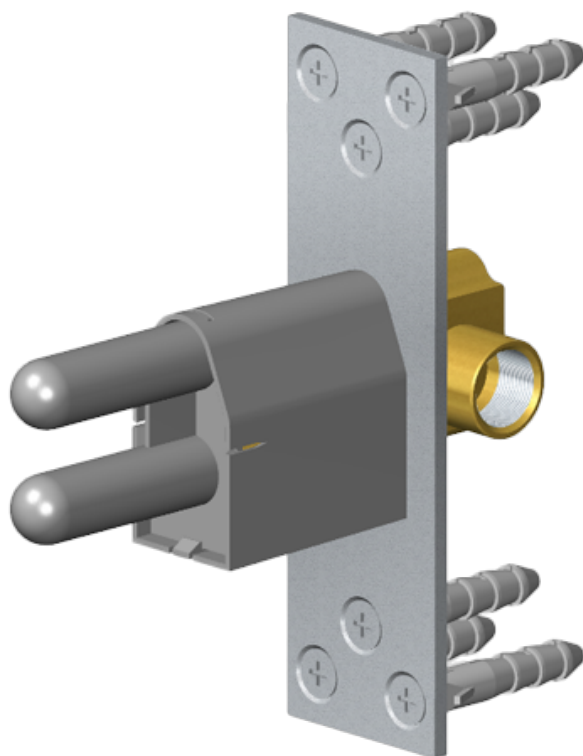

BATHROOM
Ametis Ring Rough
G-8765

GRAFF®

Finishes