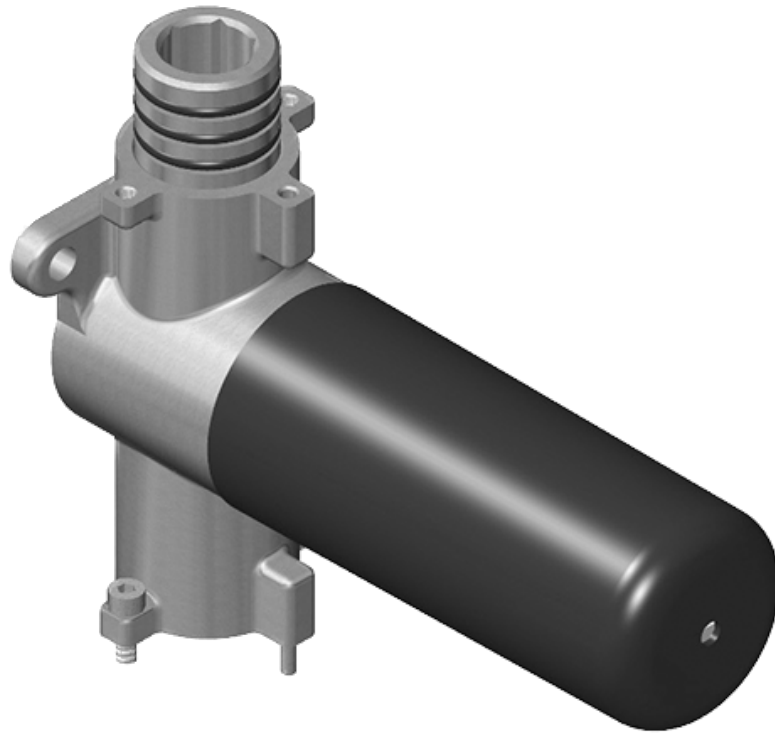

BATHROOM
Stop/Volume Control Rough Valve
G-8077

GRAFF®

Information

- 18.1 gpm @ 60 psi
- 3/4" universal inlets/outlets with female threads
- Stacking inlet and outlet feature
- Supplied with protective plastic cover
- CalGreen compliant dependent on functions

Finishes