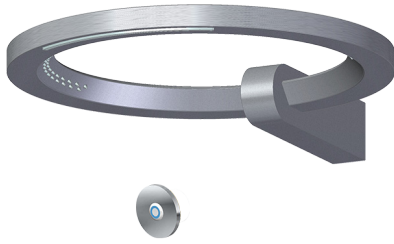

www.graff-faucets.com | phone: 800-954-4723

Information

- Wall-mounted installation
- 6-color LED chromotherapy lighting
- Dual-function water feature with cascade & waterfall shower settings
- Features no-clog, easy-clean nozzles
- Flow rates: rain shower ≤ 2.0 max gpm, waterfall ≤ 2.0 max gpm
- Includes wall-mount button for LED control box
- CALGreen

Finishes

G-8760

Ametis Collection
Ametis Ring Water Feature

GRAFF[®]
CUTTING EDGE DESIGN

Product Features

- Wall-mounted installation
- 6-color LED chromotherapy lighting
- Dual-function water feature with waterfall and rain shower settings
- Features no-clog, easy-clean spray nozzles
- Flow rates: rain shower ≤ 2.0 max gpm, waterfall ≤ 2.0 max gpm
- Includes wall-mount button for LED control box