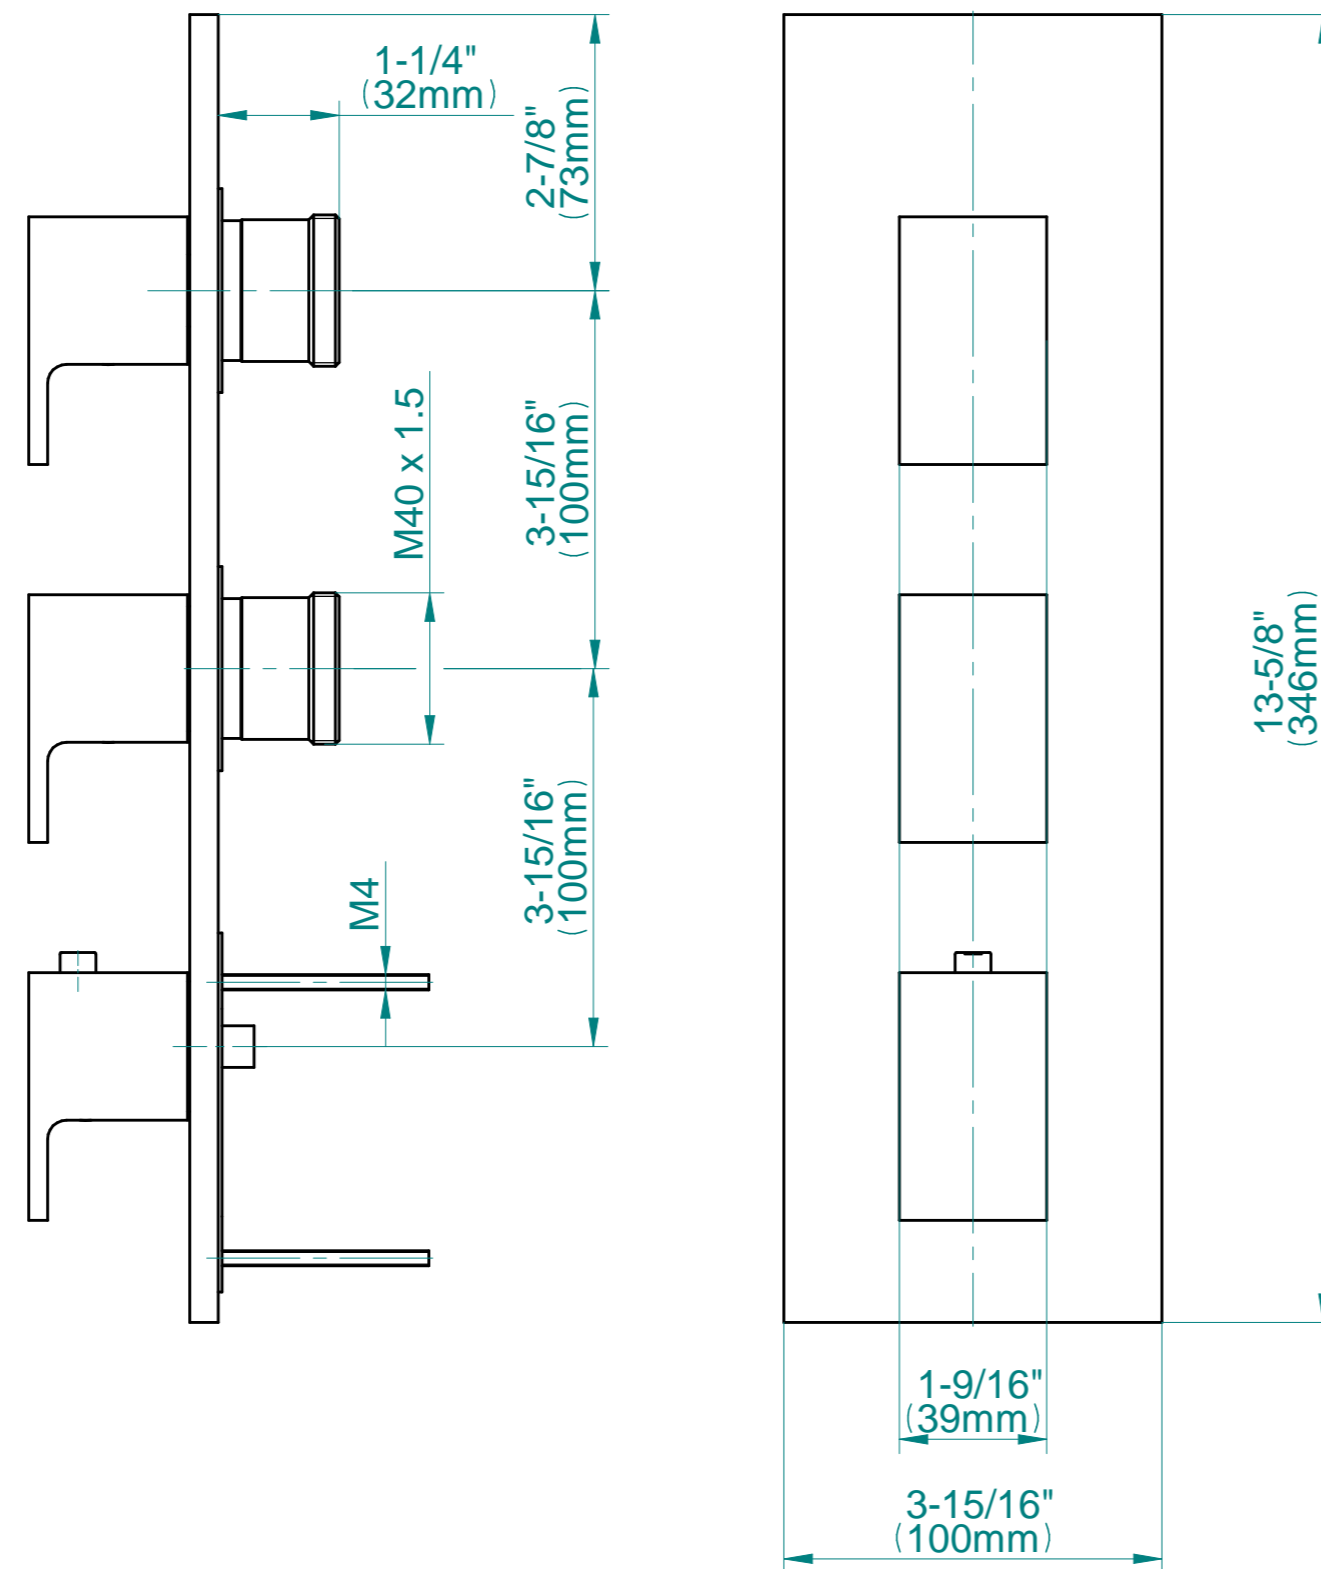

G-8057-LM31E1-T

SOLAR Series

GRAFF®
CUTTING EDGE DESIGN