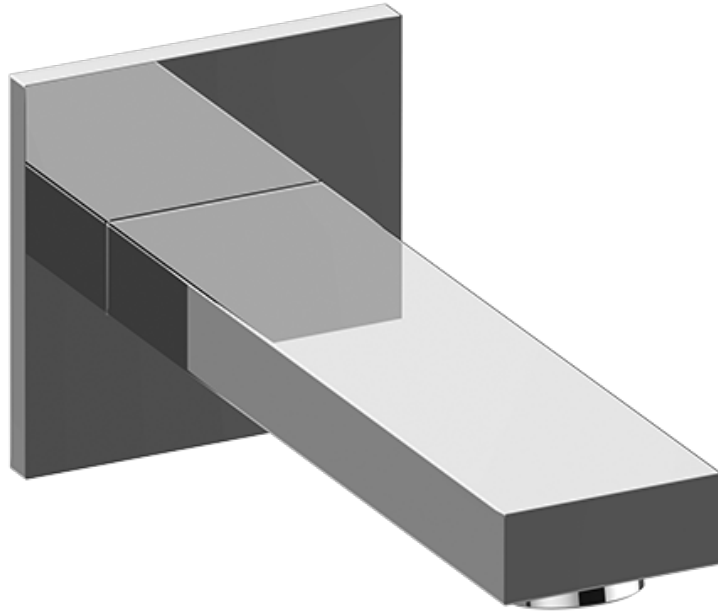

# G-8530

SHOWER  
8" Contemporary Tub Spout  
**G-8575**

**GRAFF®**

**Information**

- Includes spout ring
- 1/2" NPT male thread inlet
- Tub spout flow rate ~ 8.7 gpm @60 psi

**Finishes**

24K Gold

24K Brushed  
Gold