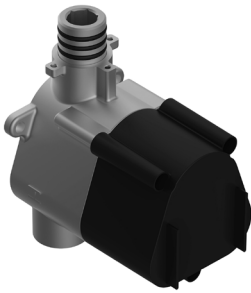

## Information

- 3/4" thermostatic valve and trim
- 3/4" stop/volume control valve and 3-way diverter valve
- 8" showerhead with 12" wall-mounted shower arm
- Showerhead features no-clog, easy-clean spray nozzles
- Handshower set with wall-mounted slide bar and 59" hose (PVD finishes use 59" flex hose)
- 8" contemporary tub spout
- 8" contemporary tub spout • Optional extension kit
- Flow rates: showerhead  $\leq$  1.8 max gpm, handshower  $\leq$  1.5 max gpm
- ADA
- CALGreen

SHOWER  
Thermostatic Rough Valve  
**G-8006**

**GRAFF**<sup>®</sup>

**Information**

- 12.9 gpm @ 60 psi
- 3/4" universal inlets
- Built-in service stops
- Stacking outlet feature
- Complete serviceability from front of all units
- Supplied with protective plastic cover
- CalGreen compliant dependent on functions

# G-8006

M-Series

3/4" Concealed Thermostatic Rough Valve