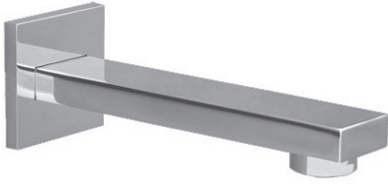

## Product Features

- Includes spout ring
- 1/2" NPT male thread inlet