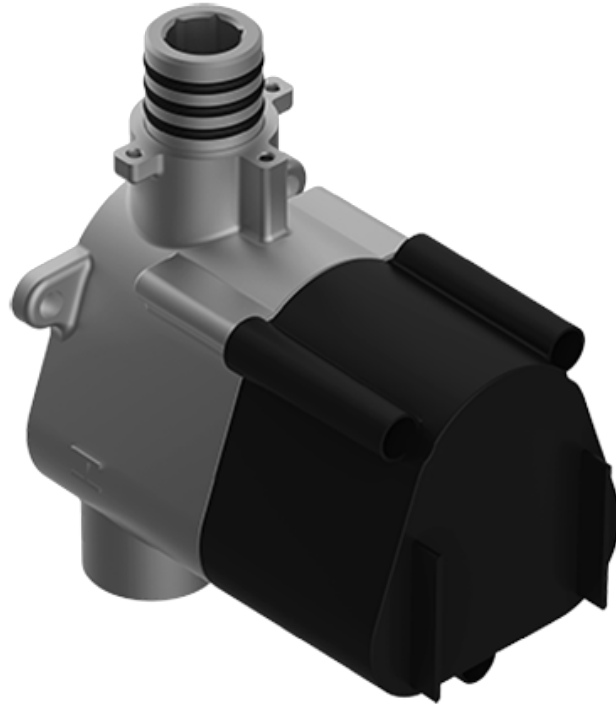

SHOWER  
M-Series Thermostatic Shower  
System - Tub and Shower with  
Handshower  
**GM3.612WT-LM31E0**

---

**GRAFF®**

## Information

- 3/4" thermostatic valve and trim
- 3/4" stop/volume control valve and 3-way diverter valve
- 8" showerhead with 12" wall-mounted shower arm
- Showerhead features no-clog, easy-clean spray nozzles
- Handshower set with wall-mounted slide bar and 59" hose (PVD finishes use 59" flex hose)
- 8" contemporary tub spout
- 8" contemporary tub spout • Optional extension kit
- Flow rates: showerhead  $\leq$  1.8 max gpm, handshower  $\leq$  1.5 max gpm
- ADA
- CALGreen

SHOWER  
Thermostatic Rough Valve  
**G-8006**

**GRAFF**<sup>®</sup>

**Information**

- 12.9 gpm @ 60 psi
- 3/4" universal inlets
- Built-in service stops
- Stacking outlet feature
- Complete serviceability from front of all units
- Supplied with protective plastic cover
- CalGreen compliant dependent on functions

# G-8006

M-Series

3/4" Concealed Thermostatic Rough Valve