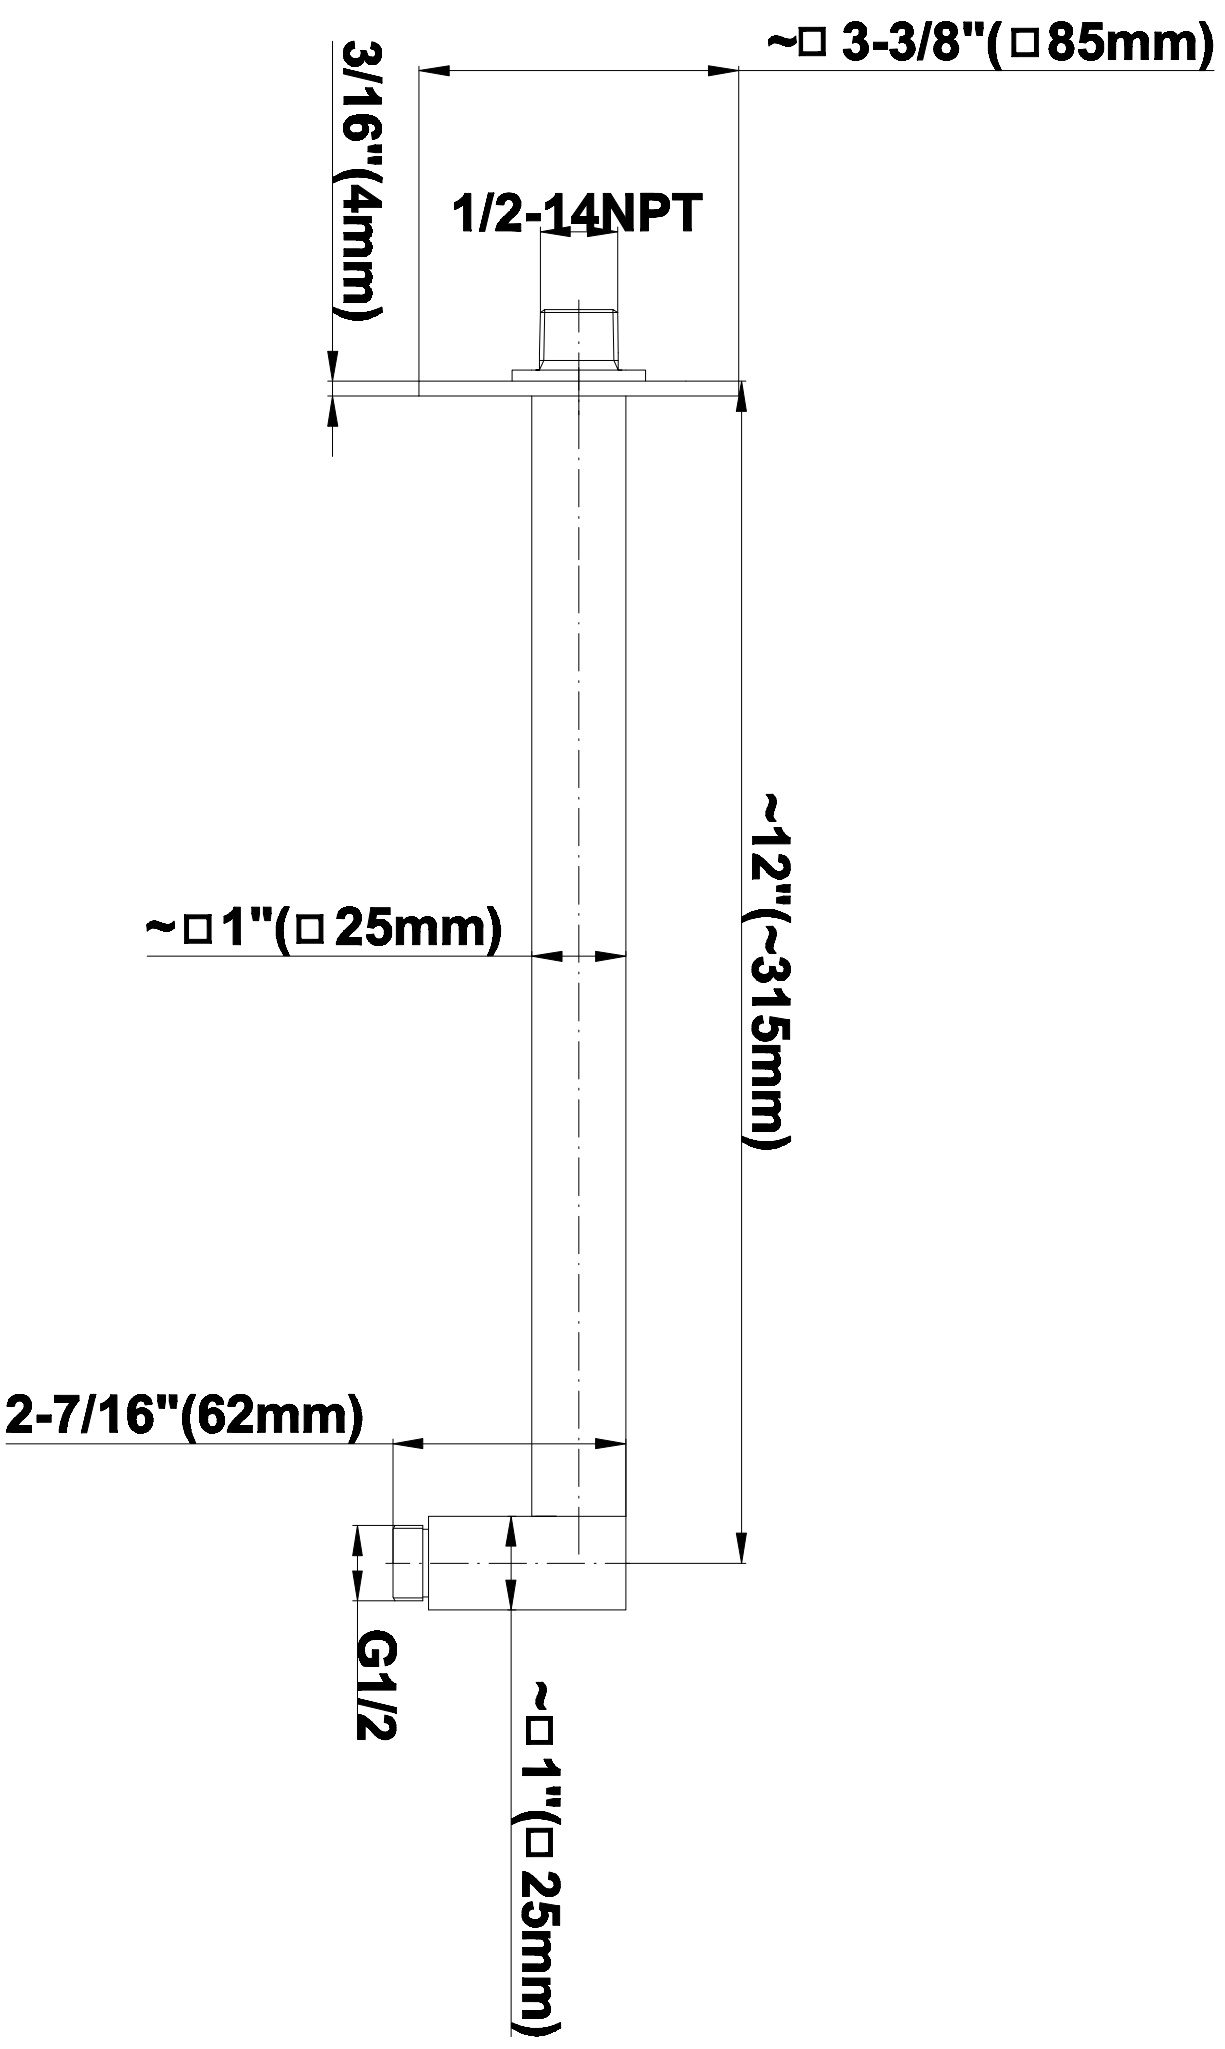

# G-8530

SHOWER  
8" Contemporary Tub Spout  
**G-8575**

**GRAFF®**

**Information**

- Includes spout ring
- 1/2" NPT male thread inlet
- Tub spout flow rate ~ 8.7 gpm @60 psi

**Finishes**

24K Gold

24K Brushed  
Gold