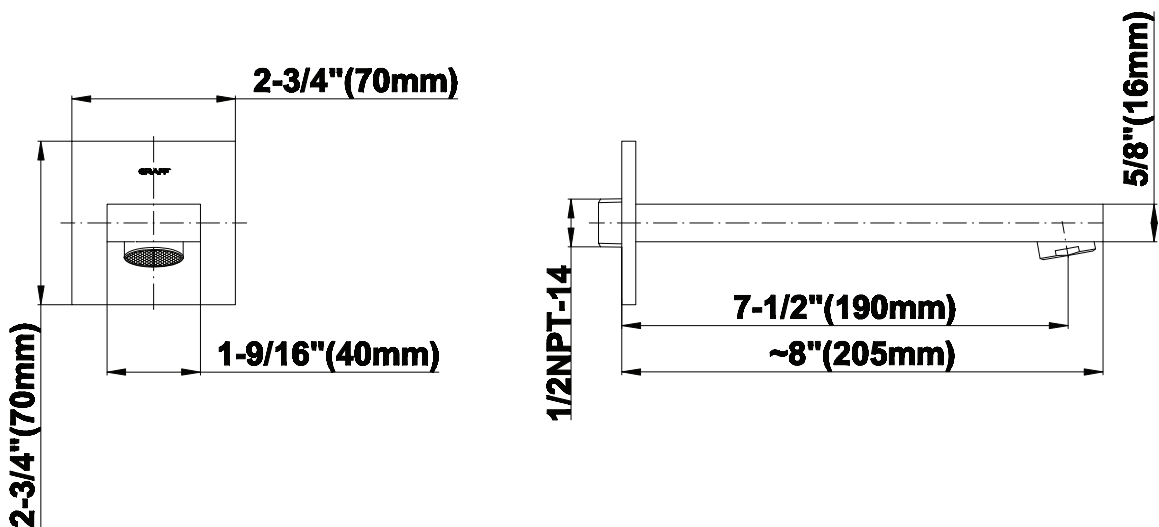

The measurements shown are for reference only. Products and specifications shown are subject to change without notice. Revised 08/2015.

www.graff-faucets.com | phone: 800-954-4723