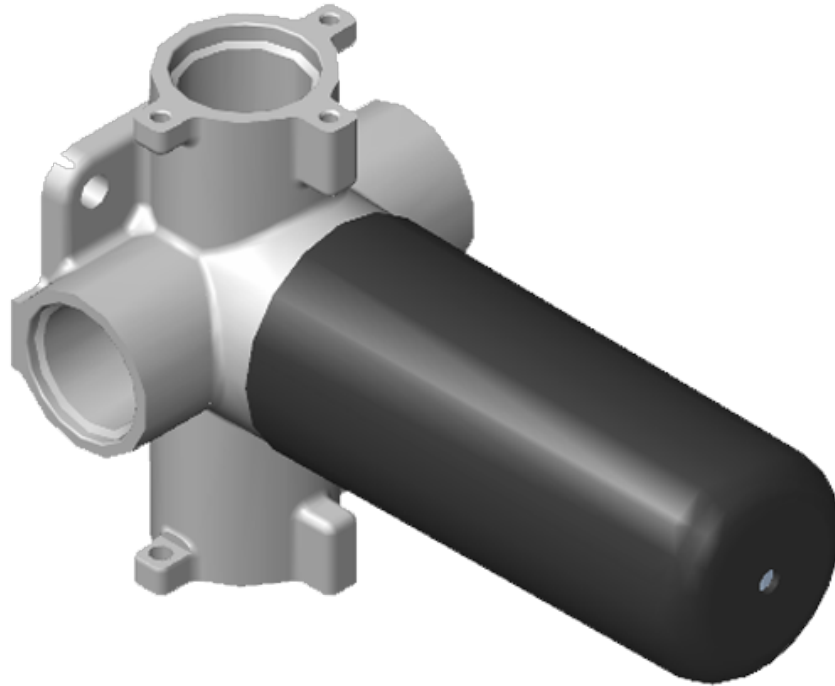

# G-8006

M-Series

3/4" Concealed Thermostatic Rough Valve

[www.graff-faucets.com](http://www.graff-faucets.com) | phone: 800-954-4723

SHOWER  
Three-Way Diverter Control Valve  
WITH Off Function (No Pass-  
Through)  
**G-8053**

**GRAFF®**

**Information**

- ~11.4 gpm @ 60 psi
- 3/4" universal inlets/outlets with female threads
- Operates one function at a time
- Stacking inlet feature
- Supplied with protective plastic cover
- CALGreen compliant depending on functions