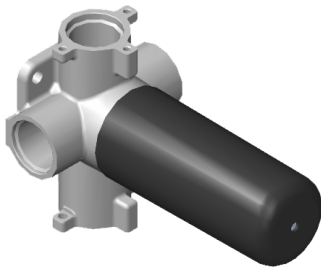

# G-8053

M-Series

3-Way Diverter Control Valve WITH Off Function (No Pass-Through)

## Product Features

- 3/4" universal inlets/outlets with female threads
- Stacking inlet feature
- Supplied with protective plastic cover
- CalGreen compliant dependent on functions