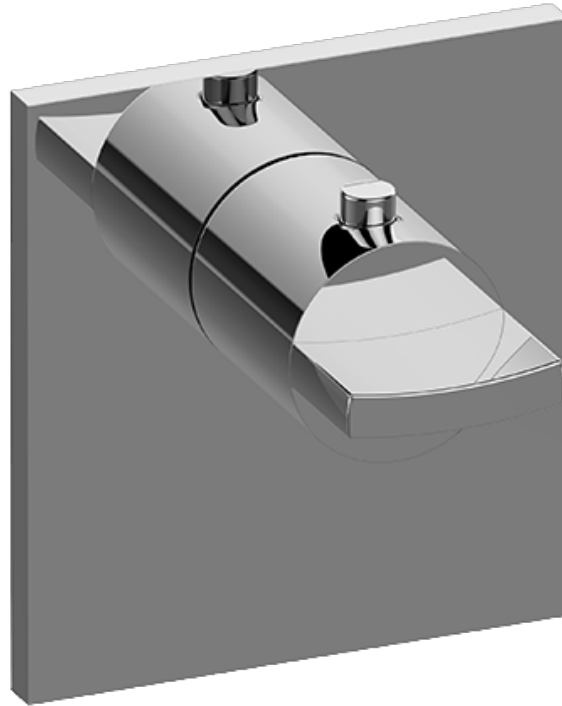

SHOWER
M-Series Full Thermostatic
Shower System
GM3.112SH-C14E0

GRAFF®

Information

- 3/4" thermostatic valve and trim
- 3/4" stop/volume control valve and 2-way diverter valve and trims
- 8" showerhead with 12" wall-mounted shower arm
- Showerhead features no-clog, easy-clean spray nozzles
- Flush-mounted swivel body sprays (3 pieces)
- Handshower set with wall-mounted slide bar and 59" hose (PVD finishes use 59" flex hose)
- Optional extension kit
- Flow rates: showerhead ≤ 1.8 max gpm, handshower ≤ 1.5 max gpm, body sprays ≤ 1.5 max gpm each

SHOWER
Thermostatic Rough Valve
G-8006

GRAFF®

Information

- 12.9 gpm @ 60 psi
- 3/4" universal inlets
- Built-in service stops
- Stacking outlet feature
- Complete serviceability from front of all units
- Supplied with protective plastic cover
- CalGreen compliant dependent on functions

Finishes

G-8006

M-Series

3/4" Concealed Thermostatic Rough Valve

Product Features

- 12.9 gpm @ 60 psi
- 3/4" universal inlets
- Built-in service stops
- Stacking outlet feature
- Complete serviceability from front of all units
- Supplied with protective plastic cover
- CalGreen compliant dependent on functions

www.graff-faucets.com | phone: 800-954-4723

SHOWER
M-Series Thermostatic Valve Trim
with Handle
G-8043-C14E-T

GRAFF[®]

Information

- Single metal handle and decorative trim plate
- Use with G-8006 thermostatic rough valve
- ADA