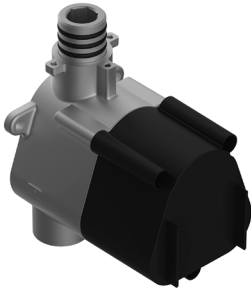

SHOWER
M-Series Full Thermostatic
Shower System
GM3.112SH-C14E0

GRAFF®

Information

- 3/4" thermostatic valve and trim
- 3/4" stop/volume control valve and 2-way diverter valve and trims
- 8" showerhead with 12" wall-mounted shower arm
- Showerhead features no-clog, easy-clean spray nozzles
- Flush-mounted swivel body sprays (3 pieces)
- Handshower set with wall-mounted slide bar and 59" hose (PVD finishes use 59" flex hose)
- Optional extension kit
- Flow rates: showerhead ≤ 1.8 max gpm, handshower ≤ 1.5 max gpm, body sprays ≤ 1.5 max gpm each

SHOWER
Thermostatic Rough Valve
G-8006

GRAFF®

Information

- 12.9 gpm @ 60 psi
- 3/4" universal inlets
- Built-in service stops
- Stacking outlet feature
- Complete serviceability from front of all units
- Supplied with protective plastic cover
- CalGreen compliant dependent on functions

Finishes

G-8006

M-Series

3/4" Concealed Thermostatic Rough Valve

Product Features

- 12.9 gpm @ 60 psi
- 3/4" universal inlets
- Built-in service stops
- Stacking outlet feature
- Complete serviceability from front of all units
- Supplied with protective plastic cover
- CalGreen compliant dependent on functions

www.graff-faucets.com | phone: 800-954-4723

SHOWER
M-Series Thermostatic Valve Trim
with Handle
G-8043-C14E-T

GRAFF[®]

Information

- Single metal handle and decorative trim plate
- Use with G-8006 thermostatic rough valve
- ADA