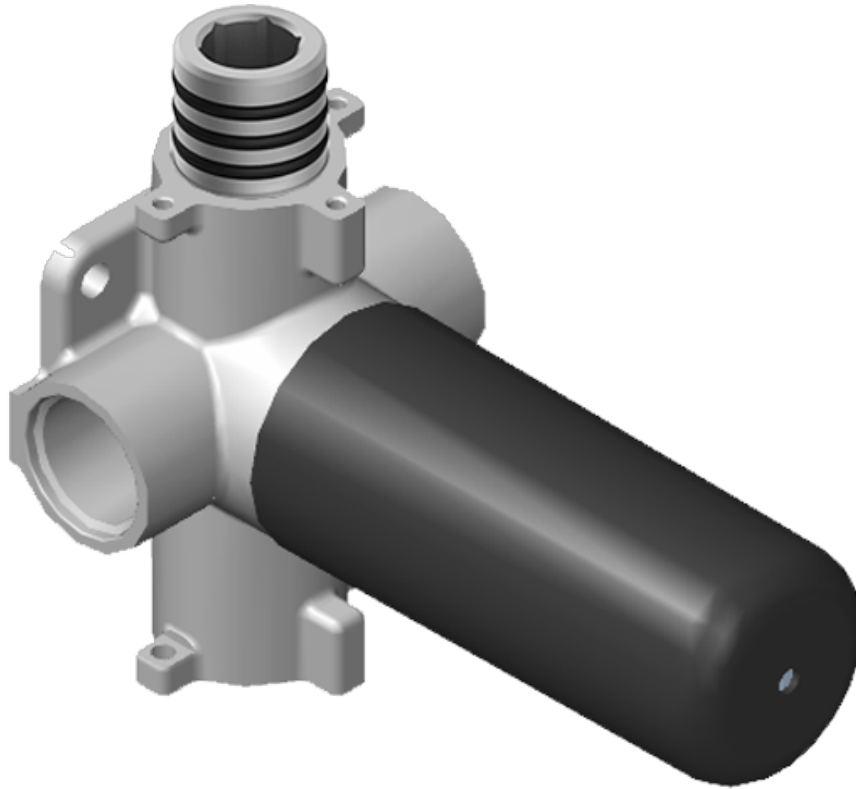

SHOWER
M-Series Full Thermostatic
Shower System
GM3.112SH-C14E0

GRAFF®

Information

- 3/4" thermostatic valve and trim
- 3/4" stop/volume control valve and 2-way diverter valve and trims
- 8" showerhead with 12" wall-mounted shower arm
- Showerhead features no-clog, easy-clean spray nozzles
- Flush-mounted swivel body sprays (3 pieces)
- Handshower set with wall-mounted slide bar and 59" hose (PVD finishes use 59" flex hose)
- Optional extension kit
- Flow rates: showerhead ≤ 1.8 max gpm, handshower ≤ 1.5 max gpm, body sprays ≤ 1.5 max gpm each

www.graff-designs.com | phone: 800-954-4723

SHOWER
Two-Way Diverter Volume Control
Valve WITH Off Function and Pass-
Through
G-8052

GRAFF®

Information

- 11.7 gpm @ 60 psi
- 3/4" universal inlets/outlets with female threads
- Operates one function at a time
- Stacking inlet and pass-through port feature
- Supplied with protective plastic cover
- CALGreen compliant depending on functions

Finishes

G-8052 M-Series
 2-Way Diverter Volume Control Valve
 WITH Off Function and Pass-Through

Product Features

- 12.1 gpm @ 60 psi
- 3/4" universal inlets/outlets with female threads
- Stacking inlet and pass-through port feature
- Supplied with protective plastic cover
- CalGreen compliant dependent on functions