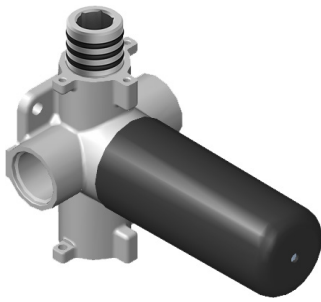

SHOWER
M-Series Full Thermostatic
Shower System
GM3.112SH-C14E0

GRAFF®

Information

- 3/4" thermostatic valve and trim
- 3/4" stop/volume control valve and 2-way diverter valve and trims
- 8" showerhead with 12" wall-mounted shower arm
- Showerhead features no-clog, easy-clean spray nozzles
- Flush-mounted swivel body sprays (3 pieces)
- Handshower set with wall-mounted slide bar and 59" hose (PVD finishes use 59" flex hose)
- Optional extension kit
- Flow rates: showerhead ≤ 1.8 max gpm, handshower ≤ 1.5 max gpm, body sprays ≤ 1.5 max gpm each

www.graff-designs.com | phone: 800-954-4723

SHOWER
Two-Way Diverter Volume Control
Valve WITH Off Function and Pass-
Through
G-8052

GRAFF®

Information

- 11.7 gpm @ 60 psi
- 3/4" universal inlets/outlets with female threads
- Operates one function at a time
- Stacking inlet and pass-through port feature
- Supplied with protective plastic cover
- CALGreen compliant depending on functions

Finishes

G-8052 M-Series
 2-Way Diverter Volume Control Valve
 WITH Off Function and Pass-Through

Product Features

- 12.1 gpm @ 60 psi
- 3/4" universal inlets/outlets with female threads
- Stacking inlet and pass-through port feature
- Supplied with protective plastic cover
- CalGreen compliant dependent on functions