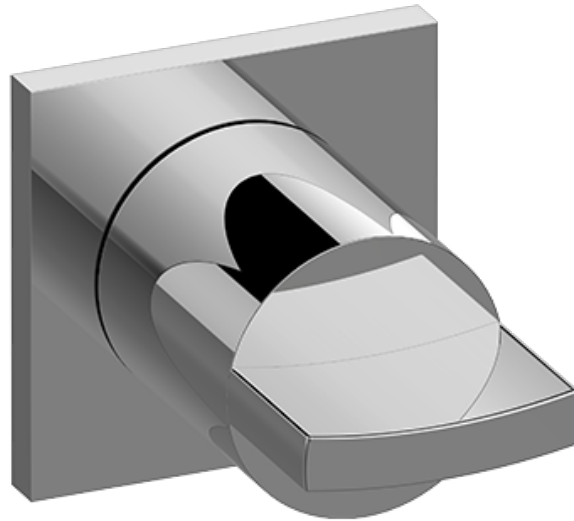

Finishes

G-8052 M-Series
 2-Way Diverter Volume Control Valve
 WITH Off Function and Pass-Through

Product Features

- 12.1 gpm @ 60 psi
- 3/4" universal inlets/outlets with female threads
- Stacking inlet and pass-through port feature
- Supplied with protective plastic cover
- CalGreen compliant dependent on functions

www.graff-faucets.com | phone: 800-954-4723

SHOWER
M-Series 2-Way Diverter Valve
Trim with Handle
G-8071-C14E1-T

GRAFF®

Information

- Single metal handle and decorative trim plate
- Use with G-8052 2-Way Diverter Volume Control Valve WITH Off Function and Pass-Through
- ADA