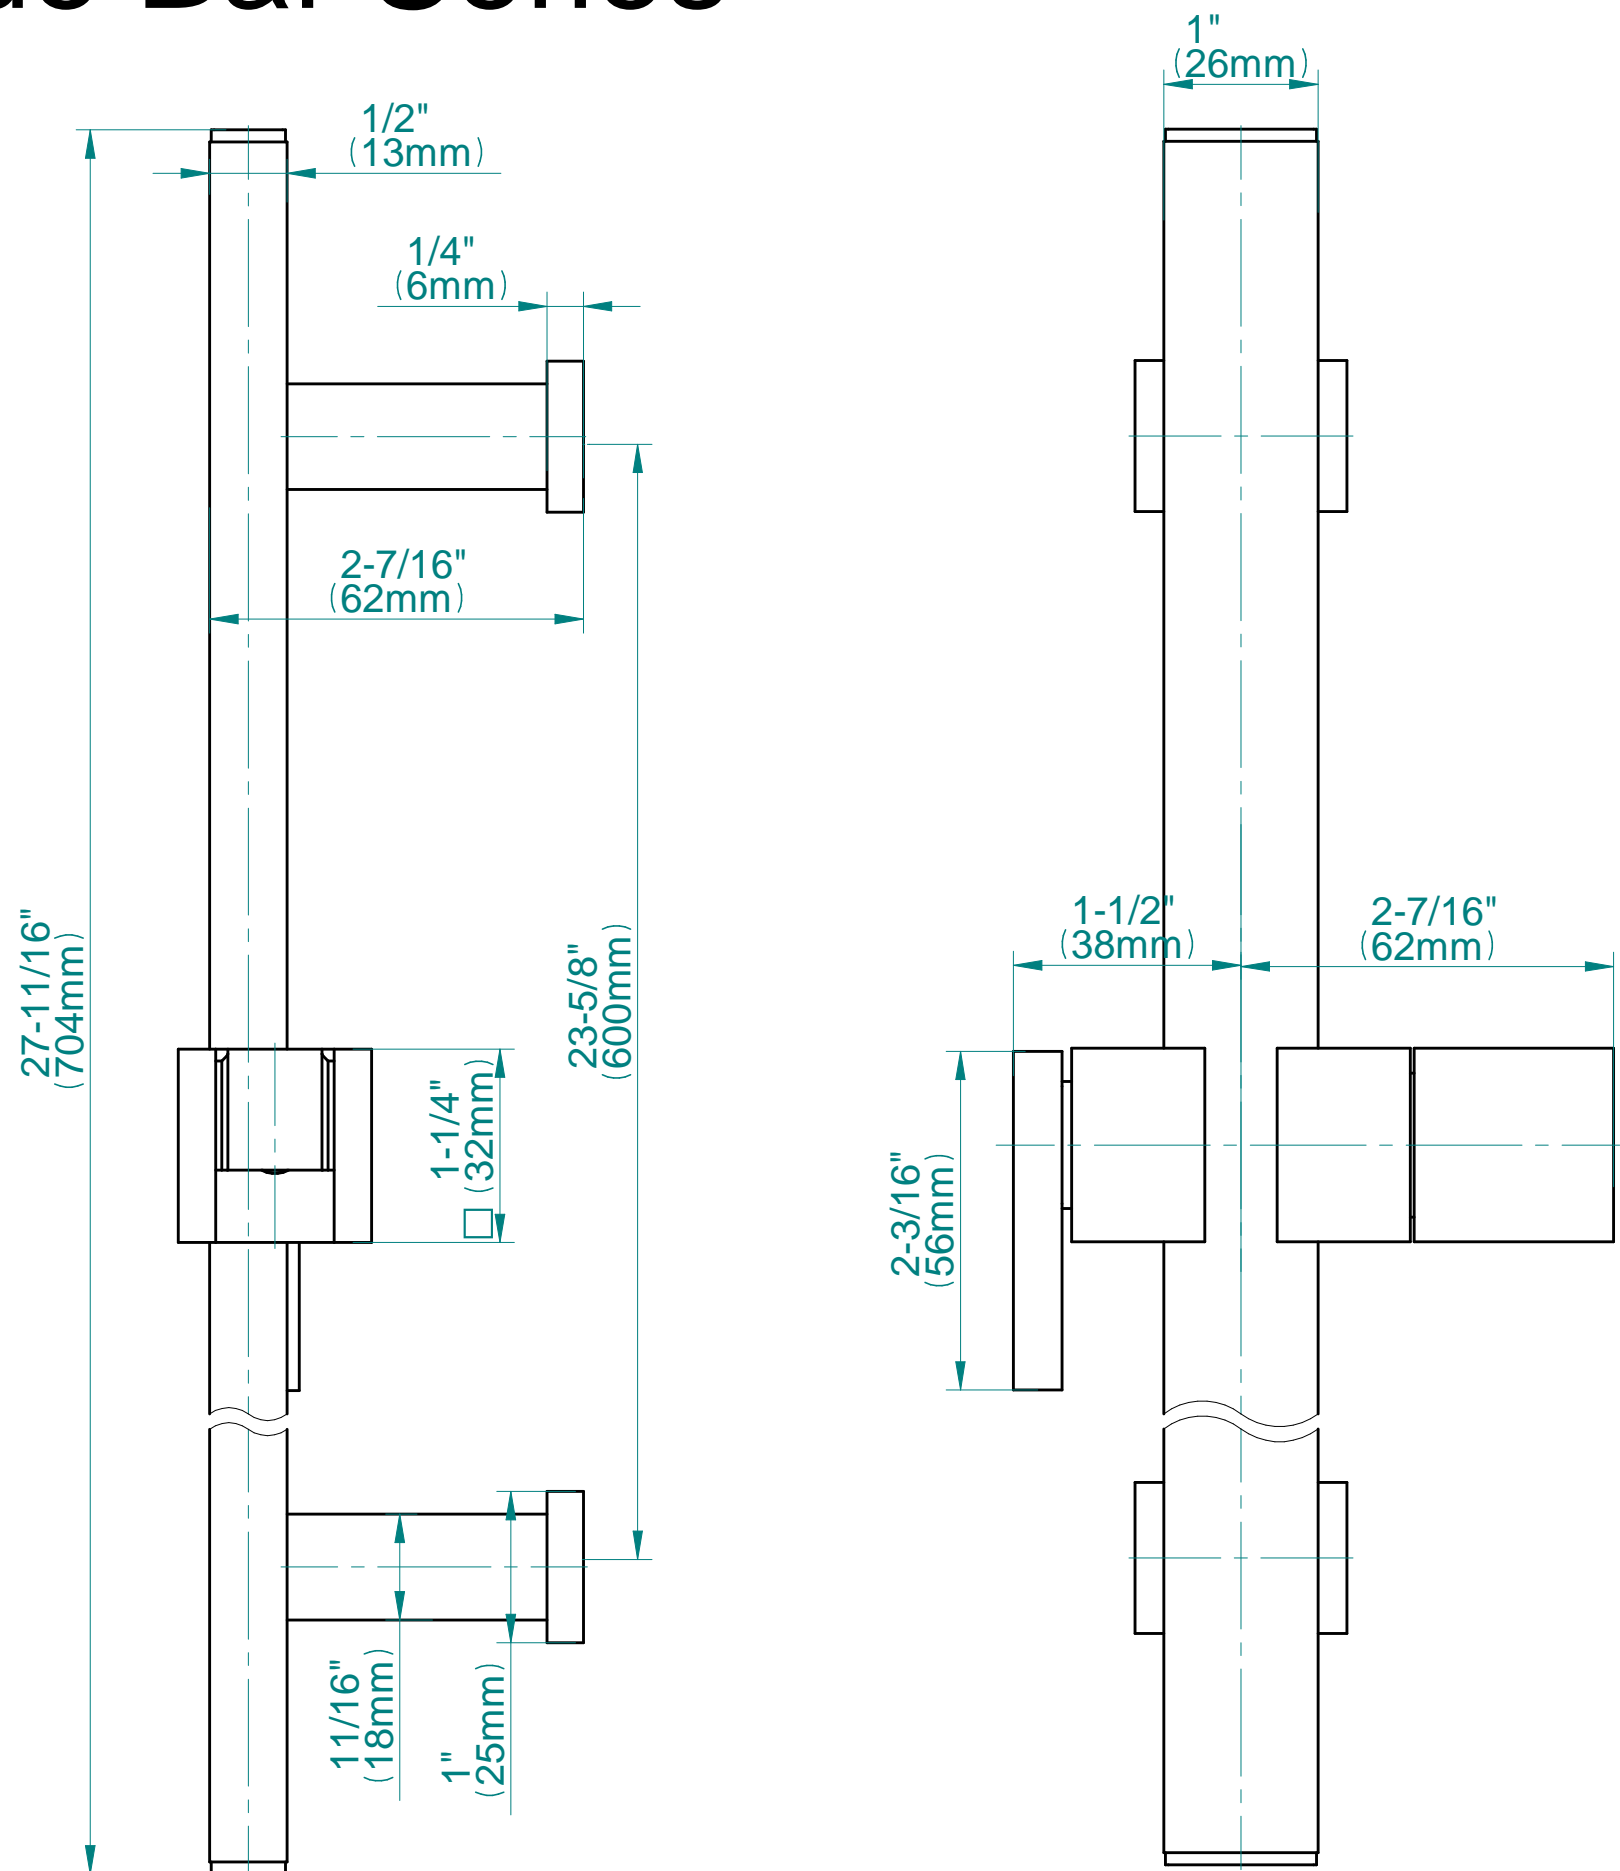

G-8631

Slide Bar Series

valid since 2014