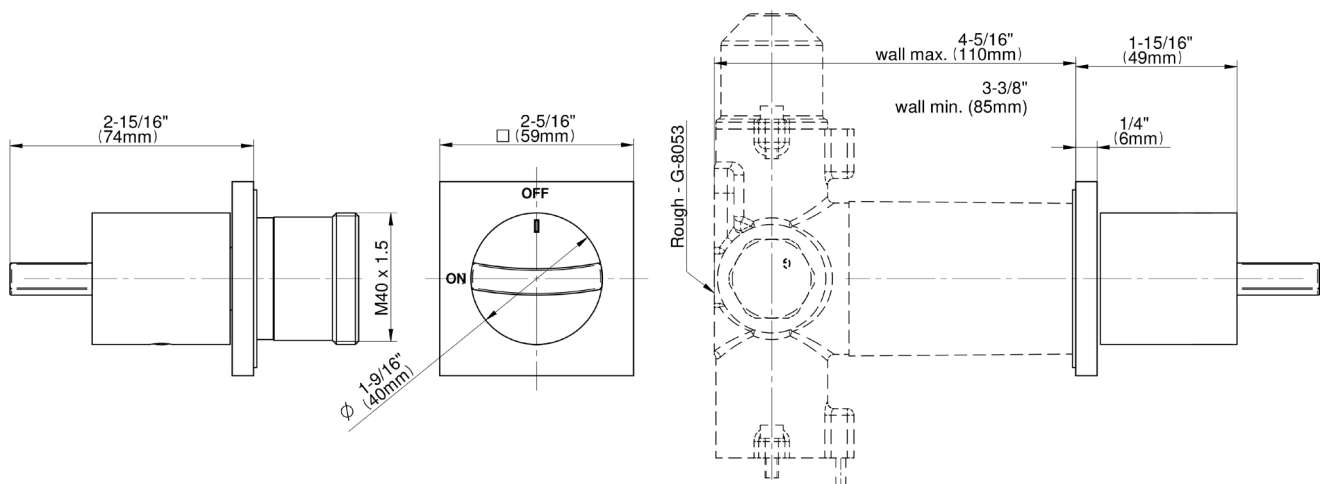

The measurements shown are for reference only. Products and specifications shown are subject to change without notice. Revised 12/2017.

www.graff-designs.com | phone: 800-954-4723