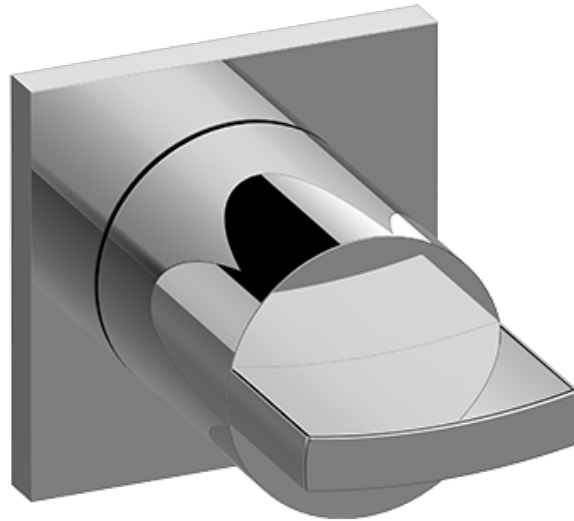

www.graff-faucets.com | phone: 800-954-4723

SHOWER
Sade M-Series Stop/Volume
Control Valve Trim with Handle
G-8098-C14E1-T

GRAFF®

Information

- Single metal handle and decorative trim plate
- Use with G-8076 Stop/Volume Control rough valve with Pass-Through or G-8077 Stop/Volume Control rough valve
- ADA