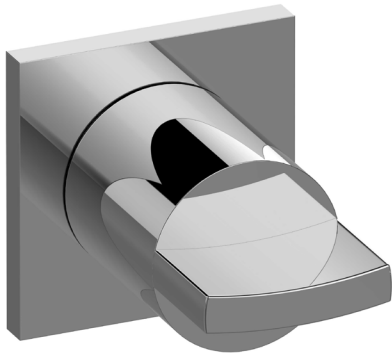

www.graff-faucets.com | phone: 800-954-4723

SHOWER
Sade M-Series Stop/Volume
Control Valve Trim with Handle
G-8098-C14E1-T

GRAFF®

Information

- Single metal handle and decorative trim plate
- Use with G-8076 Stop/Volume Control rough valve with Pass-Through or G-8077 Stop/Volume Control rough valve
- ADA

Finishes

G-8098-C14E1-T

Sade Collection

M-Series Stop-Volume Control Valve Trim with Handle

GRAFF[®]
CUTTING EDGE DESIGN

Product Features

- Single metal handle and decorative trim plate
- Use with G-8076 Stop/Volume Control rough valve with Pass-Through or G-8077 Stop/Volume Control rough valve