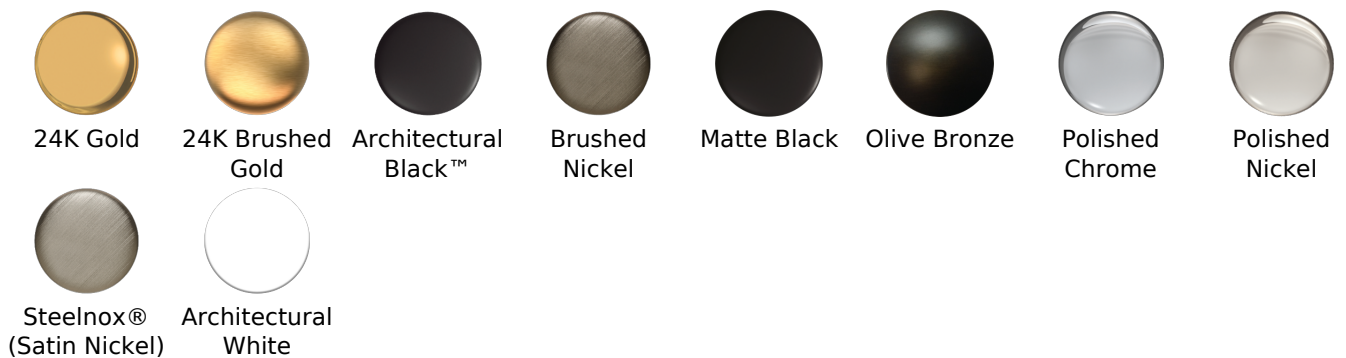

SHOWER
Square Flush Mount Body Spray
w/ Solid Brass Swivel Head
G-8497

GRAFF®

Information

- 12 no-clog, easy-clean silicon jets
- Metal ball-joint allows for 18° angle adjustment of body spray
- Brass wall escutcheon and flush-mounted trim
- 1/2" NPT female thread inlet
- Body spray flow rate ≤ 1.5 max gpm

Finishes