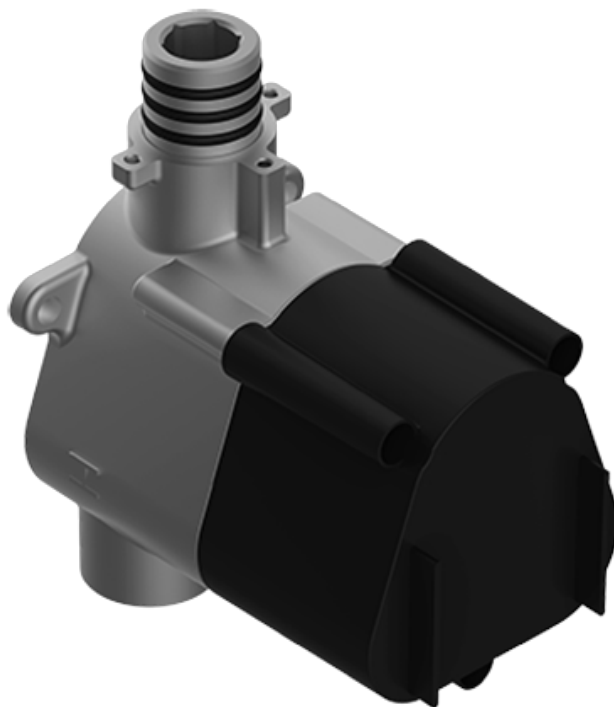

SHOWER
M-Series Thermostatic Shower
System - Tub and Shower with
Handshower
GL3.612ST-LM44E0

GRAFF®

Information

- 3/4" thermostatic valve and trim
- 3/4" stop/volume control valve and 3-way diverter valve and trims
- 8" showerhead with 12" wall-mounted shower arm
- Showerhead features no-clog, easy-clean spray nozzles
- Handshower set with wall-mounted slide bar and 59" hose (PVD finishes use 59" flex hose)
- 6" contemporary tub spout
- Optional extension kit
- Flow rates: showerhead \leq 1.8 max gpm, handshower \leq 1.5 max gpm
- ADA
- CALGreen

SHOWER
Thermostatic Rough Valve
G-8006

GRAFF[®]

Information

- 12.9 gpm @ 60 psi
- 3/4" universal inlets
- Built-in service stops
- Stacking outlet feature
- Complete serviceability from front of all units
- Supplied with protective plastic cover
- CalGreen compliant dependent on functions

Finishes

Architectural
Black™

Matte Black

Polished
Chrome

Architectural
White

G-8006

M-Series

3/4" Concealed Thermostatic Rough Valve

www.graff-faucets.com | phone: 800-954-4723

SHOWER
Ametis M-Series Thermostatic
Valve Trim with Handle
G-8037-LM44E-T

GRAFF[®]

Information

- Single metal handle
- Decorative trim plate
- Use with G-8006 thermostatic rough valve
- To complete package, you must order rough valve
- ADA