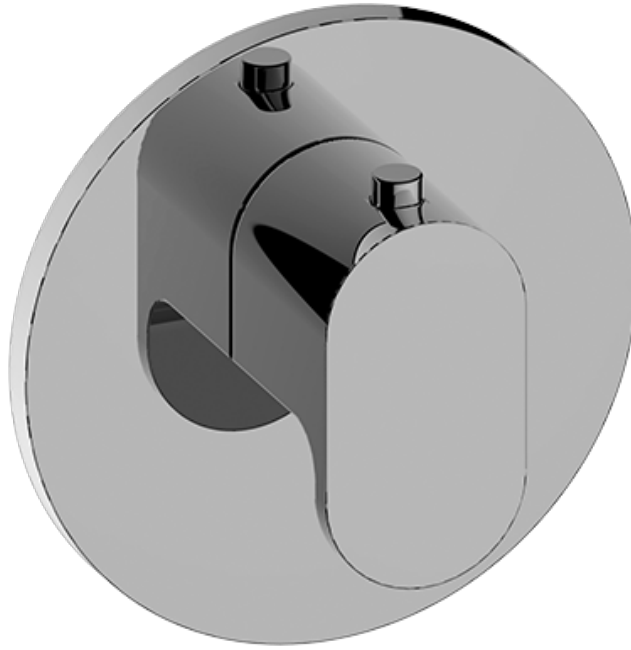

SHOWER
M-Series Thermostatic Shower
System - Tub and Shower with
Handshower
GL3.612ST-LM44E0

GRAFF®

Information

- 3/4" thermostatic valve and trim
- 3/4" stop/volume control valve and 3-way diverter valve and trims
- 8" showerhead with 12" wall-mounted shower arm
- Showerhead features no-clog, easy-clean spray nozzles
- Handshower set with wall-mounted slide bar and 59" hose (PVD finishes use 59" flex hose)
- 6" contemporary tub spout
- Optional extension kit
- Flow rates: showerhead \leq 1.8 max gpm, handshower \leq 1.5 max gpm
- ADA
- CALGreen

www.graff-faucets.com | phone: 800-954-4723

SHOWER
Ametis M-Series Thermostatic
Valve Trim with Handle
G-8037-LM44E-T

GRAFF[®]

Information

- Single metal handle
- Decorative trim plate
- Use with G-8006 thermostatic rough valve
- To complete package, you must order rough valve
- ADA