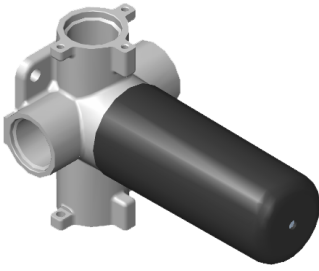

www.graff-faucets.com | phone: 800-954-4723

SHOWER
Ametis M-Series Thermostatic
Valve Trim with Handle
G-8037-LM44E-T

GRAFF[®]

Information

- Single metal handle
- Decorative trim plate
- Use with G-8006 thermostatic rough valve
- To complete package, you must order rough valve
- ADA

GRAFF®

Information

- ~11.4 gpm @ 60 psi
- 3/4" universal inlets/outlets with female threads
- Operates one function at a time
- Stacking inlet feature
- Supplied with protective plastic cover
- CALGreen compliant depending on functions

Finishes

G-8053

M-Series

3-Way Diverter Control Valve WITH Off Function (No Pass-Through)

Product Features

- 3/4" universal inlets/outlets with female threads
- Stacking inlet feature
- Supplied with protective plastic cover
- CalGreen compliant dependent on functions