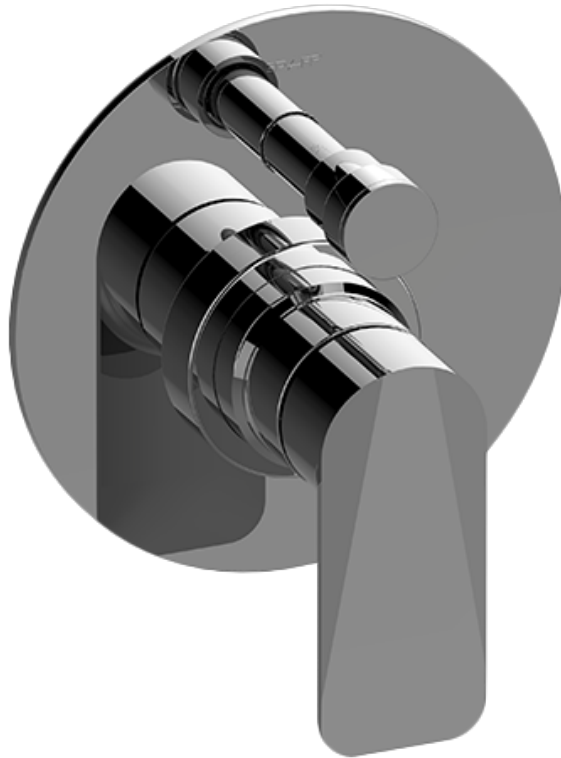

SHOWER
Pressure Balancing Shower
System - Shower with
Handshower
G-7278-LM59S

GRAFF®

Information

- 1/2" pressure balancing valve with diverter and trim
- 8" showerhead with 12" wall-mounted shower arm
- Showerhead features no-clog, easy-clean spray nozzles
- Handshower set with wall bracket and 59" hose (PVD finishes use 59" flex hose)
- Optional extension kit
- Flow rates: showerhead ≤ 1.8 max gpm, handshower ≤ 1.5 max gpm
- ADA
- CALGreen

SHOWER
Sento Pressure Balancing Valve
Trim with Handle

GRAFF®

Information

- Single metal handle
- Decorative trim plate
- Includes push-button diverter
- Use with G-7055 Pressure Balancing Rough Valve
- ADA

Unfinished Brushed Brass

Architectural White

G-7080-LM59S-T

Sento Series

SHOWER
 Concealed Pressure Balancing
 Valve Rough w/Diverter
G-7055

Information

- Anti-scald protection
- 1/2" universal inlets/outlets with male threads
- Built-in service stops
- Push-button diverter
- For use with tub & shower configuration
- Supplied with protective plastic guard

Unfinished Brushed Brass

Architectural White

G-7055

1/2" Rough Valve w/Diverter

Product Features

- Anti-scald protection
- 1/2" universal inlets/outlets with male threads
- Built-in service stops
- Push-button diverter
- For use with tub & shower configuration
- Supplied with protective plastic guard