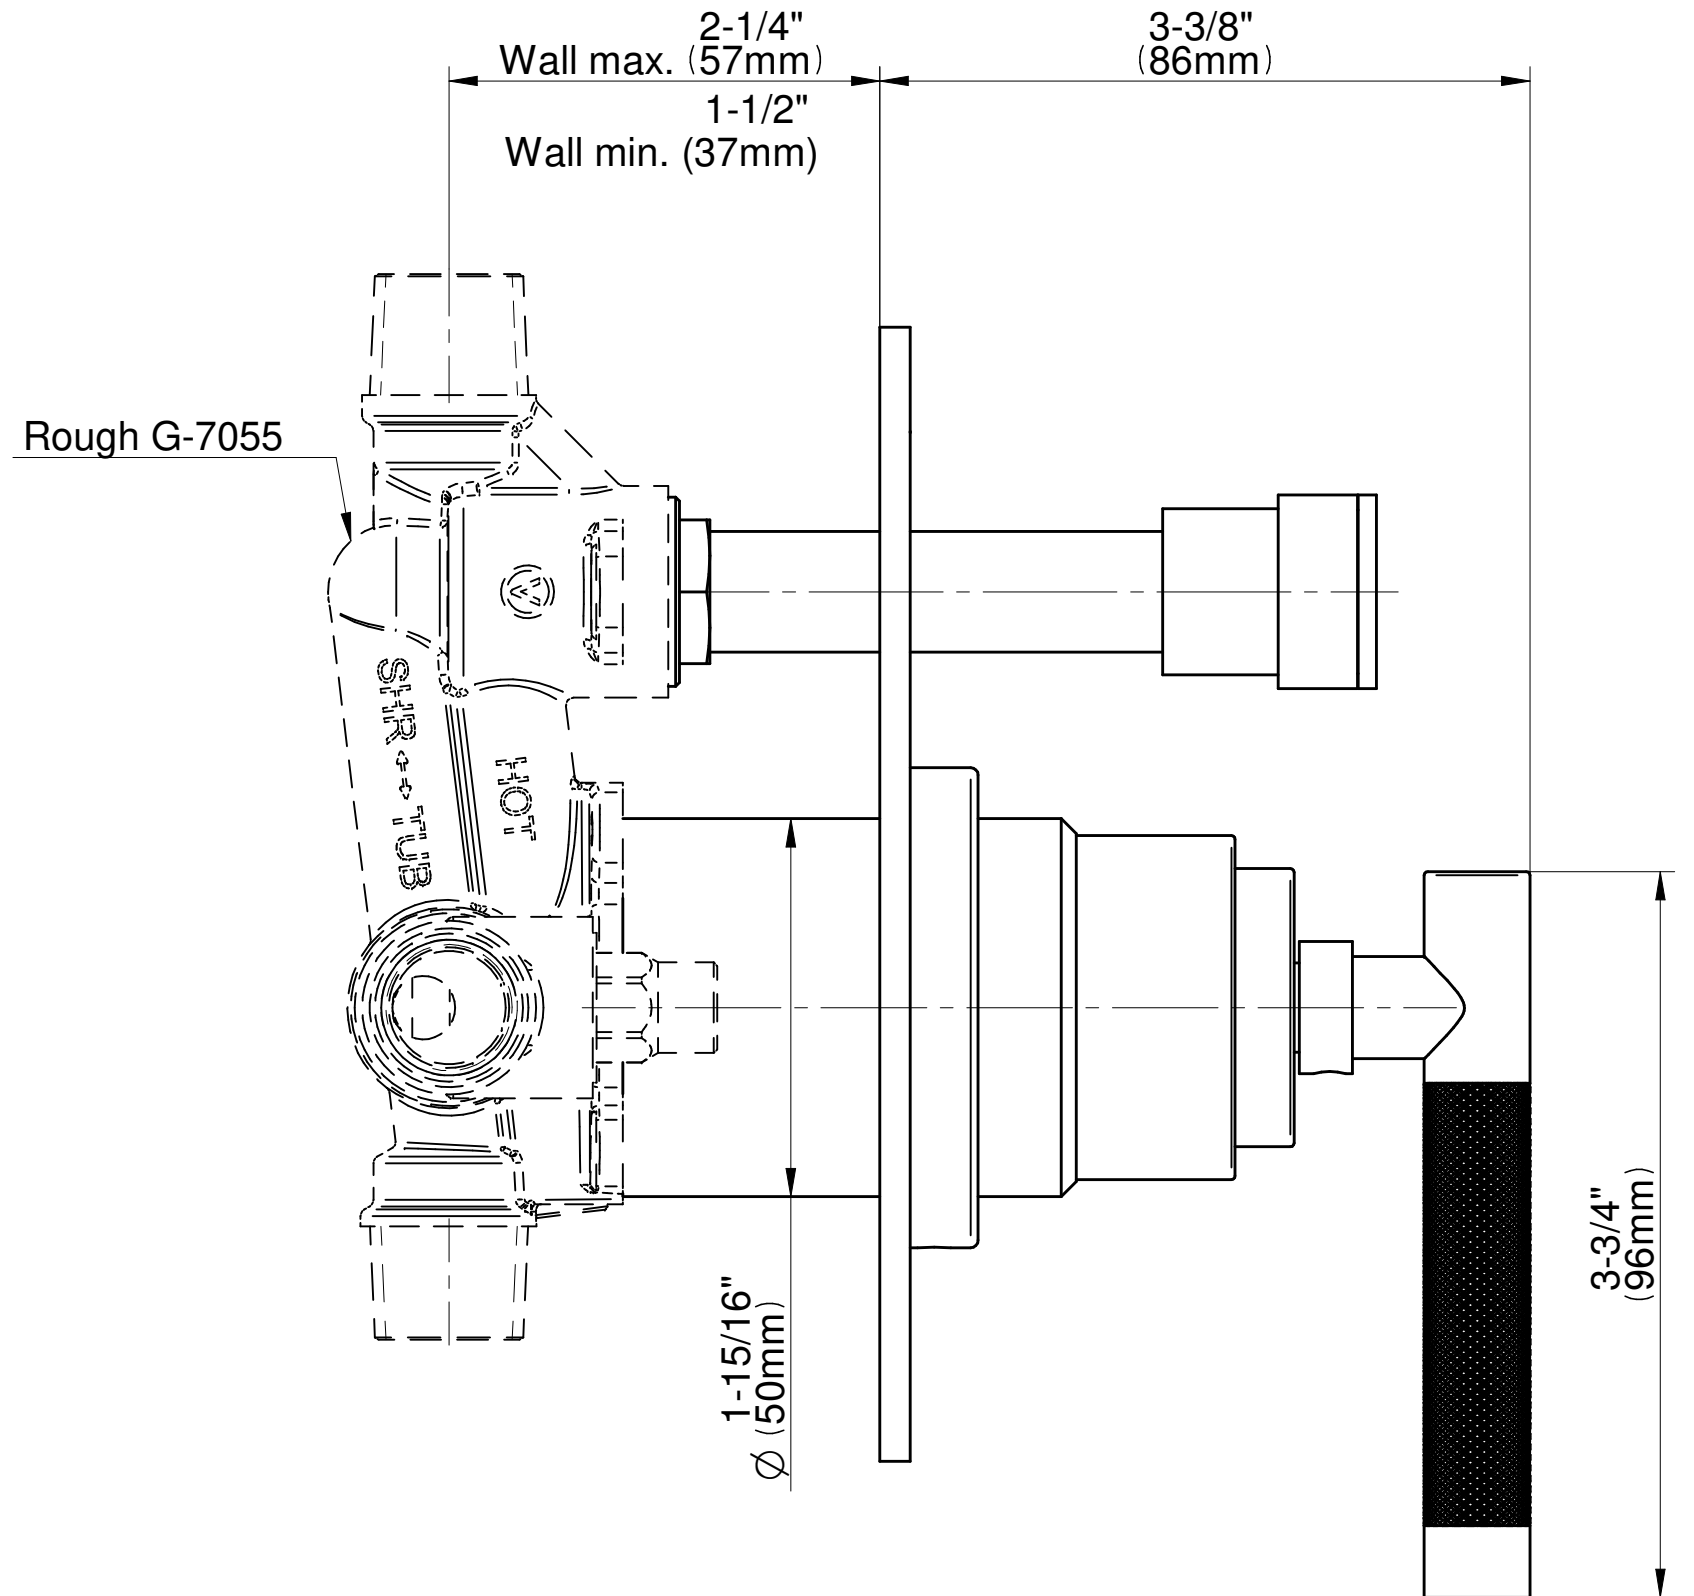

SHOWER
Pressure Balancing Shower
System - Shower with
Handshower
G-7278-LM57B

GRAFF®

Information

- 1/2" pressure balancing valve with diverter and trim
- 8" showerhead with 12" wall-mounted shower arm
- Showerhead features no-clog, easy-clean spray nozzles
- Handshower set with wall bracket and 59" hose (PVD finishes use 59" flex hose)
- Optional extension kit
- Flow rates: showerhead ≤ 1.8 max gpm, handshower ≤ 1.5 max gpm
- ADA
- CALGreen

www.graff-faucets.com | phone: 800-954-4723

SHOWER
 Harley Pressure Balancing Valve
 Trim with Handle and Diverter
G-7080-LM57B-T

Information

- Single metal handle
- Decorative trim plate
- Includes push-button diverter
- Use with G-7055 Pressure Balancing Rough Valve
- ADA

Finishes

G-7080-LM57B-T

HARLEY Series

SHOWER
8" Round Brass Showerhead
G-8449

GRAFF[®]

Information

- 1/4" thick
- 169 no-clog, easy-clean rubber spray nozzles
- Recommended use with ceiling shower arm
- Recommended for use at no more than 10 degrees tilt
- Showerhead flow rate \leq 1.8 max gpm
- CALGreen

Finishes

G-8449

Aqua-Sense Collection
Contemporary 8" Round Showerhead

GRAFF[®]
CUTTING EDGE DESIGN

Product Features

- 1/4" thick
- 169 no-clog, easy-clean rubber spray nozzles
- Showerhead flow rate ≤ 1.8 max gpm