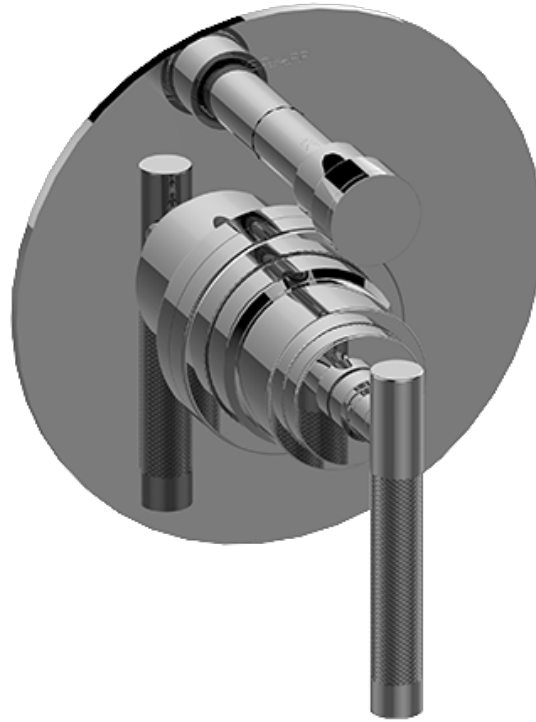

SHOWER
Pressure Balancing Shower
System - Shower with
Handshower
G-7278-LM57B

GRAFF®

Information

- 1/2" pressure balancing valve with diverter and trim
- 8" showerhead with 12" wall-mounted shower arm
- Showerhead features no-clog, easy-clean spray nozzles
- Handshower set with wall bracket and 59" hose (PVD finishes use 59" flex hose)
- Optional extension kit
- Flow rates: showerhead ≤ 1.8 max gpm, handshower ≤ 1.5 max gpm
- ADA
- CALGreen

SHOWER
 Concealed Pressure Balancing
 Valve Rough w/Diverter
G-7055

Information

- Anti-scald protection
- 1/2" universal inlets/outlets with male threads
- Built-in service stops
- Push-button diverter
- For use with tub & shower configuration
- Supplied with protective plastic guard

Finishes

G-7055

1/2" Rough Valve w/Diverter

Product Features

- Anti-scald protection
- 1/2" universal inlets/outlets with male threads
- Built-in service stops
- Push-button diverter
- For use with tub & shower configuration
- Supplied with protective plastic guard

www.graff-faucets.com | phone: 800-954-4723

SHOWER
 Harley Pressure Balancing Valve
 Trim with Handle and Diverter
G-7080-LM57B-T

Information

- Single metal handle
- Decorative trim plate
- Includes push-button diverter
- Use with G-7055 Pressure Balancing Rough Valve
- ADA