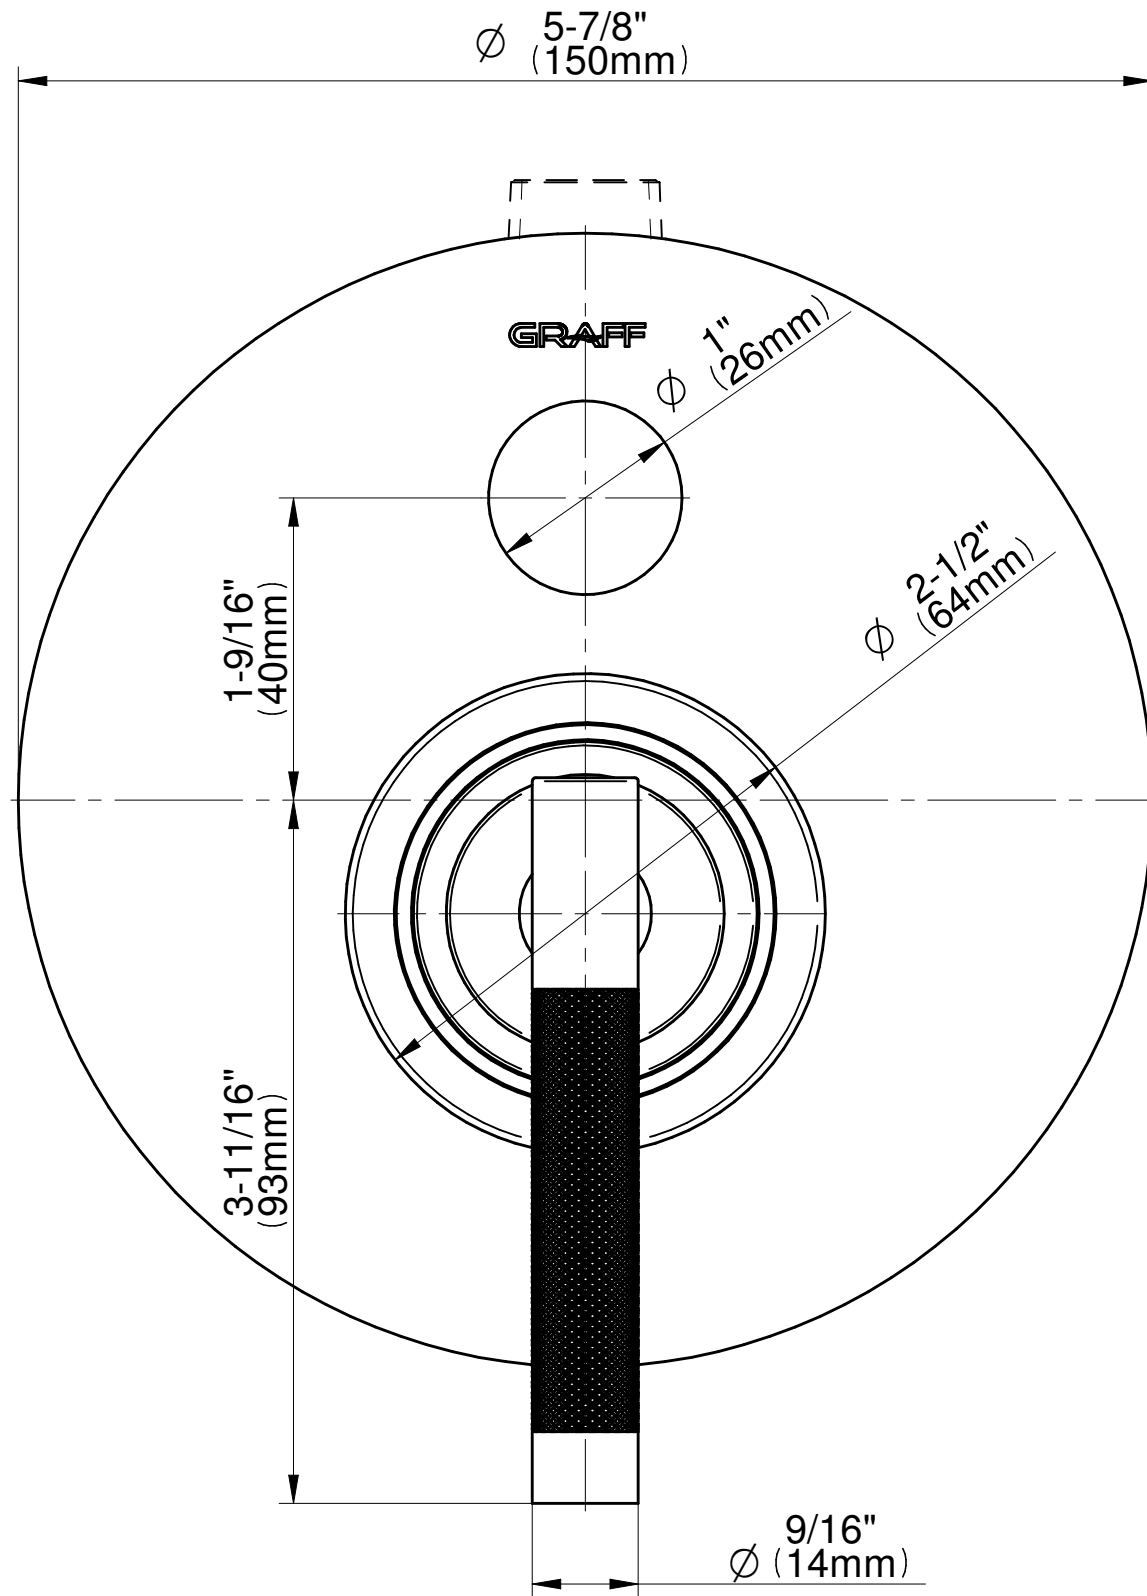

SHOWER
Pressure Balancing Shower
System - Shower with
Handshower
G-7278-LM57B

GRAFF®

Information

- 1/2" pressure balancing valve with diverter and trim
- 8" showerhead with 12" wall-mounted shower arm
- Showerhead features no-clog, easy-clean spray nozzles
- Handshower set with wall bracket and 59" hose (PVD finishes use 59" flex hose)
- Optional extension kit
- Flow rates: showerhead ≤ 1.8 max gpm, handshower ≤ 1.5 max gpm
- ADA
- CALGreen

www.graff-faucets.com | phone: 800-954-4723

SHOWER
 Harley Pressure Balancing Valve
 Trim with Handle and Diverter
G-7080-LM57B-T

Information

- Single metal handle
- Decorative trim plate
- Includes push-button diverter
- Use with G-7055 Pressure Balancing Rough Valve
- ADA

Finishes

G-7080-LM57B-T

HARLEY Series

SHOWER
8" Round Brass Showerhead
G-8449

GRAFF[®]

Information

- 1/4" thick
- 169 no-clog, easy-clean rubber spray nozzles
- Recommended use with ceiling shower arm
- Recommended for use at no more than 10 degrees tilt
- Showerhead flow rate \leq 1.8 max gpm
- CALGreen

Finishes

G-8449

Aqua-Sense Collection
Contemporary 8" Round Showerhead

GRAFF[®]
CUTTING EDGE DESIGN

Product Features

- 1/4" thick
- 169 no-clog, easy-clean rubber spray nozzles
- Showerhead flow rate ≤ 1.8 max gpm