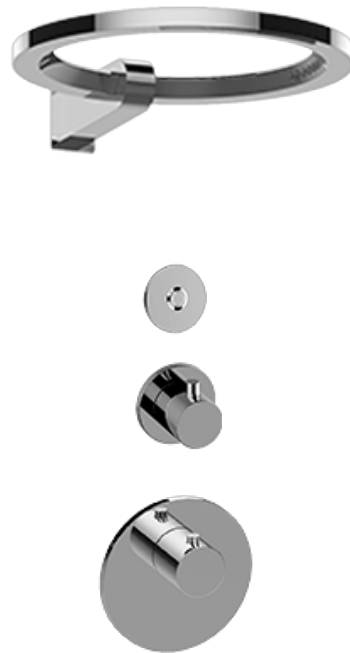

SHOWER
M-Series Thermostatic Shower
System - Ametis Ring
GL2.009SD-RH0

GRAFF®

Information

- 3/4" thermostatic valve and trim
- 3/4" 2-way diverter valve and trim
- G-8760 Ametis Ring with waterfall and rain shower settings, features no-clog, easy-clean nozzles
- Single LED light with 6 color variations
- Includes wall-mount button for LED control box
- Optional extension kit
- Additional valve details and flow rates
- Flow rates: rain shower ≤ 2.0 max gpm, waterfall ≤ 2.0 max gpm
- CALGreen

SHOWER
Thermostatic Rough Valve
G-8006

GRAFF®

Information

- 12.9 gpm @ 60 psi
- 3/4" universal inlets
- Built-in service stops
- Stacking outlet feature
- Complete serviceability from front of all units
- Supplied with protective plastic cover
- CalGreen compliant dependent on functions