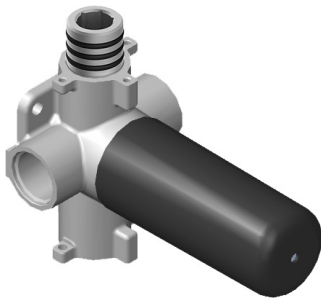

SHOWER
Two-Way Diverter Volume Control
Valve WITH Off Function and Pass-
Through
G-8052

GRAFF®

Information

- 11.7 gpm @ 60 psi
- 3/4" universal inlets/outlets with female threads
- Operates one function at a time
- Stacking inlet and pass-through port feature
- Supplied with protective plastic cover
- CALGreen compliant depending on functions

Finishes

Architectural
Black™

Matte Black

Polished
Chrome

Architectural
White

G-8052 M-Series
 2-Way Diverter Volume Control Valve
 WITH Off Function and Pass-Through

Product Features

- 12.1 gpm @ 60 psi
- 3/4" universal inlets/outlets with female threads
- Stacking inlet and pass-through port feature
- Supplied with protective plastic cover
- CalGreen compliant dependent on functions

www.graff-faucets.com | phone: 800-954-4723

SHOWER
M-Series Round Two-Way Diverter
Valve Trim Plate and Handle
G-8068-RH1-T

GRAFF[®]

Information

- Single metal handle
- Decorative trim plate
- Use with G-8052 2-way diverter (pass through) control rough valve WITH off function
- To complete package, you must order rough valve