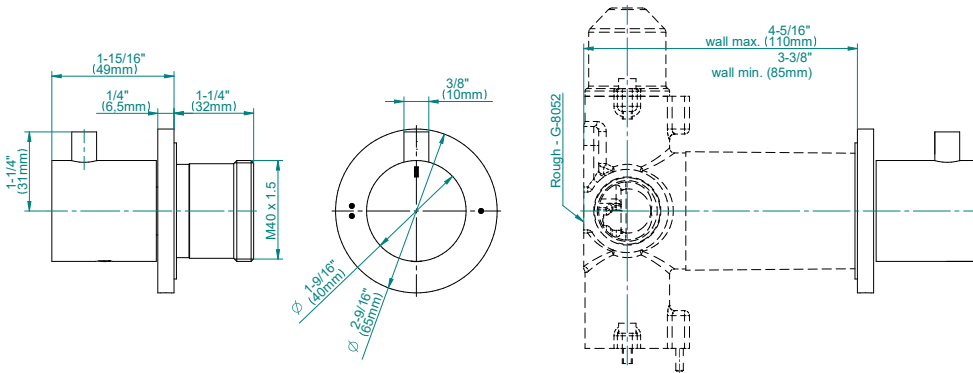

Available Finishes

- Polished Chrome
  G-8068-RH1-PC-T
- Polished Nickel
  G-8068-RH1-PN-T
- Brushed Nickel
  G-8068-RH1-BNi-T
- Matte Black*
  G-8068-RH1-MBK-T*
- Architectural Black*
  G-8068-RH1-BK-T*
- Architectural White*
  G-8068-RH1-WT-T*
- Unfinished Brushed Brass*
  G-8068-RH1-UBB-T*
- Unfinished Brass*
  G-8068-RH1-UB-T*
- Steinox (Satin Nickel)
  G-8068-RH1-SN-T
- Olive Bronze*
  G-8068-RH1-OB-T*
- Gunmetal*
  G-8068-RH1-GM-T*
- OR'osa PVD*
  G-8068-RH1-RG-T*
- Brushed OR'osa PVD*
  G-8068-RH1-BRG-T*
- Onyx PVD*
  G-8068-RH1-OX-T*
- Brushed Onyx PVD*
  G-8068-RH1-BOX-T*
- Polished Brass PVD*
  G-8068-RH1-PB-T*
- Brushed Brass PVD*
  G-8068-RH1-OX-T*
- 24K Brushed Gold*
  G-8068-RH1-BAU-T*
- 24K Gold*
  G-8068-RH1-AU-T*