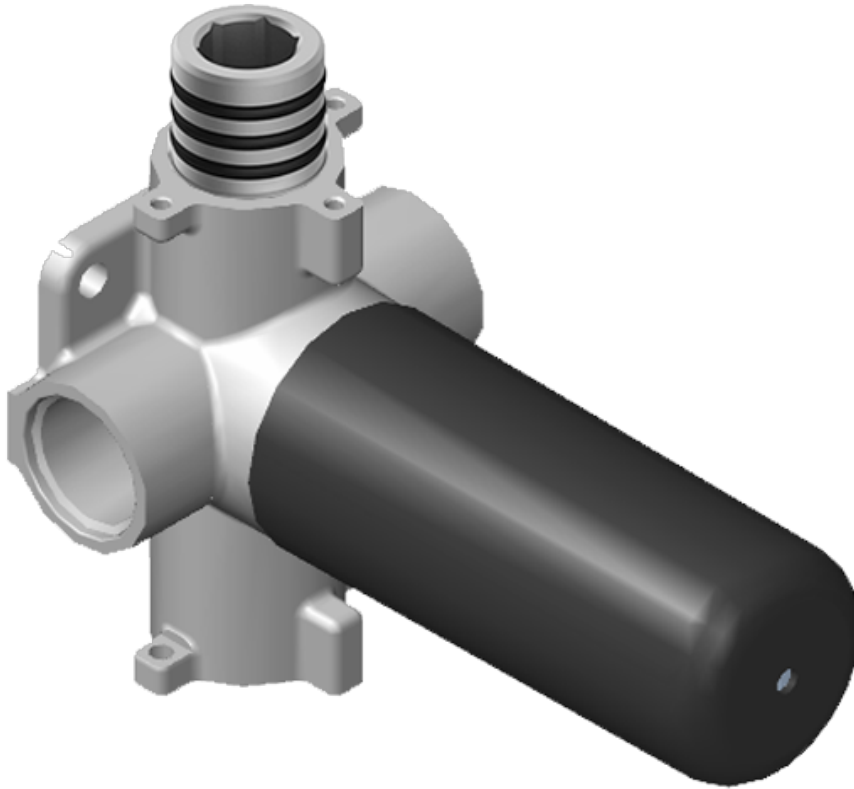

SHOWER
M-Series Thermostatic Shower
System - Ametis Ring
GL2.009SD-RH0

GRAFF®

Information

- 3/4" thermostatic valve and trim
- 3/4" 2-way diverter valve and trim
- G-8760 Ametis Ring with waterfall and rain shower settings, features no-clog, easy-clean nozzles
- Single LED light with 6 color variations
- Includes wall-mount button for LED control box
- Optional extension kit
- Additional valve details and flow rates
- Flow rates: rain shower ≤ 2.0 max gpm, waterfall ≤ 2.0 max gpm
- CALGreen

www.graff-faucets.com | phone: 800-954-4723

SHOWER
M-Series Round Thermostatic
Valve Trim Plate and Handle
G-8037-RH-T

GRAFF[®]

Information

- Single metal handle
- Decorative trim plate
- Use with G-8006 thermostatic rough valve
- To complete package, you must order rough valve

SHOWER
Two-Way Diverter Volume Control
Valve WITH Off Function and Pass-
Through
G-8052

GRAFF®

Information

- 11.7 gpm @ 60 psi
- 3/4" universal inlets/outlets with female threads
- Operates one function at a time
- Stacking inlet and pass-through port feature
- Supplied with protective plastic cover
- CALGreen compliant depending on functions

Finishes

Architectural
Black™

Matte Black

Polished
Chrome

Architectural
White

G-8052 M-Series
 2-Way Diverter Volume Control Valve
 WITH Off Function and Pass-Through

Product Features

- 12.1 gpm @ 60 psi
- 3/4" universal inlets/outlets with female threads
- Stacking inlet and pass-through port feature
- Supplied with protective plastic cover
- CalGreen compliant dependent on functions