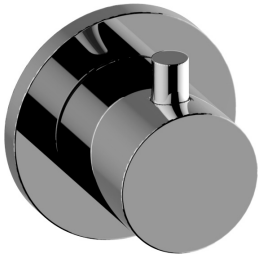

www.graff-faucets.com | phone: 800-954-4723

SHOWER
M-Series Round Two-Way Diverter
Valve Trim Plate and Handle
G-8068-RH1-T

GRAFF[®]

Information

- Single metal handle
- Decorative trim plate
- Use with G-8052 2-way diverter (pass through) control rough valve WITH off function
- To complete package, you must order rough valve

Finishes

Architectural
Black™

Matte Black

Polished
Chrome

Architectural
White

G-8068-RH1-T

M-Series Round Two-Way Diverter Valve Trim Plate and Handle

Product Features

- Single metal handle
- Decorative trim plate
- To complete package, you must order G-8052 2-way diverter valve WITH off function and pass through

Warranty

- Limited lifetime warranty

For complete warranty information go to <https://www.graff-designs.com/en/info/faqs>