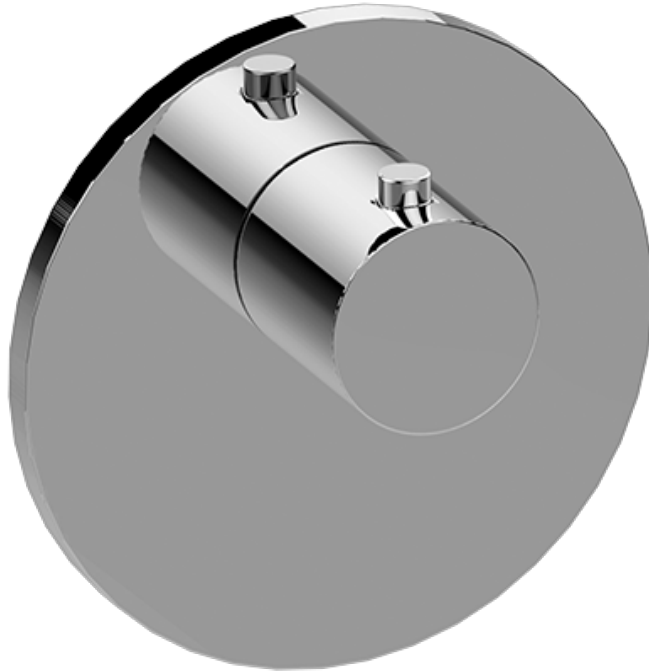

SHOWER
M-Series Thermostatic Shower
System - Ametis Ring
GL2.009SD-RH0

GRAFF®

Information

- 3/4" thermostatic valve and trim
- 3/4" 2-way diverter valve and trim
- G-8760 Ametis Ring with waterfall and rain shower settings, features no-clog, easy-clean nozzles
- Single LED light with 6 color variations
- Includes wall-mount button for LED control box
- Optional extension kit
- Additional valve details and flow rates
- Flow rates: rain shower ≤ 2.0 max gpm, waterfall ≤ 2.0 max gpm
- CALGreen

SHOWER
Thermostatic Rough Valve
G-8006

GRAFF®

Information

- 12.9 gpm @ 60 psi
- 3/4" universal inlets
- Built-in service stops
- Stacking outlet feature
- Complete serviceability from front of all units
- Supplied with protective plastic cover
- CalGreen compliant dependent on functions

www.graff-faucets.com | phone: 800-954-4723

SHOWER
M-Series Round Thermostatic
Valve Trim Plate and Handle
G-8037-RH-T

GRAFF[®]

Information

- Single metal handle
- Decorative trim plate
- Use with G-8006 thermostatic rough valve
- To complete package, you must order rough valve