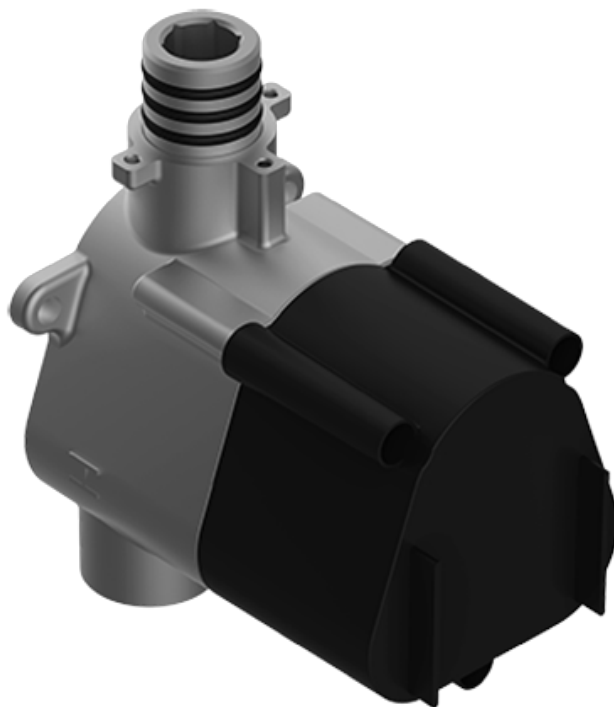

SHOWER
M-Series Thermostatic Shower
System - Ametis Ring
GL2.009SD-RH0

GRAFF®

Information

- 3/4" thermostatic valve and trim
- 3/4" 2-way diverter valve and trim
- G-8760 Ametis Ring with waterfall and rain shower settings, features no-clog, easy-clean nozzles
- Single LED light with 6 color variations
- Includes wall-mount button for LED control box
- Optional extension kit
- Additional valve details and flow rates
- Flow rates: rain shower ≤ 2.0 max gpm, waterfall ≤ 2.0 max gpm
- CALGreen

SHOWER
Thermostatic Rough Valve
G-8006

GRAFF®

Information

- 12.9 gpm @ 60 psi
- 3/4" universal inlets
- Built-in service stops
- Stacking outlet feature
- Complete serviceability from front of all units
- Supplied with protective plastic cover
- CalGreen compliant dependent on functions

Finishes

Architectural
Black™

Matte Black

Polished
Chrome

Architectural
White

G-8006

M-Series

3/4" Concealed Thermostatic Rough Valve

www.graff-faucets.com | phone: 800-954-4723

SHOWER
M-Series Round Thermostatic
Valve Trim Plate and Handle
G-8037-RH-T

GRAFF[®]

Information

- Single metal handle
- Decorative trim plate
- Use with G-8006 thermostatic rough valve
- To complete package, you must order rough valve