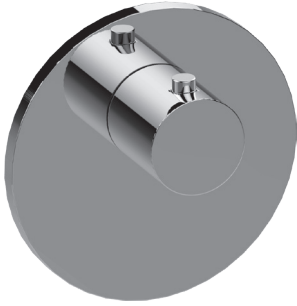

SHOWER
M-Series Thermostatic Shower
System - Ametis Ring
GL2.009SD-RH0

GRAFF®

Information

- 3/4" thermostatic valve and trim
- 3/4" 2-way diverter valve and trim
- G-8760 Ametis Ring with waterfall and rain shower settings, features no-clog, easy-clean nozzles
- Single LED light with 6 color variations
- Includes wall-mount button for LED control box
- Optional extension kit
- Additional valve details and flow rates
- Flow rates: rain shower ≤ 2.0 max gpm, waterfall ≤ 2.0 max gpm
- CALGreen

www.graff-faucets.com | phone: 800-954-4723

SHOWER
M-Series Round Thermostatic
Valve Trim Plate and Handle
G-8037-RH-T

GRAFF[®]

Information

- Single metal handle
- Decorative trim plate
- Use with G-8006 thermostatic rough valve
- To complete package, you must order rough valve

Finishes

Architectural
Black™

Matte Black

Polished
Chrome

Architectural
White

G-8037-RH-T

M-Series Round Thermostatic Valve Trim Plate and Handle

Product Features