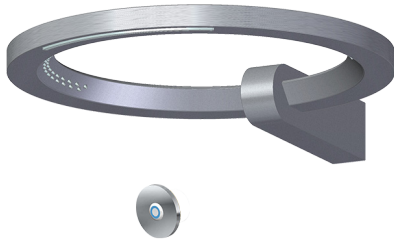

SHOWER
Ametis Ring
G-8760

GRAFF®

Information

- Wall-mounted installation
- 6-color LED chromotherapy lighting
- Dual-function water feature with cascade & waterfall shower settings
- Features no-clog, easy-clean nozzles
- Flow rates: rain shower ≤ 2.0 max gpm, waterfall ≤ 2.0 max gpm
- Includes wall-mount button for LED control box
- CALGreen

Product Features

- Wall-mounted installation
- 6-color LED chromotherapy lighting
- Dual-function water feature with waterfall and rain shower settings
- Features no-clog, easy-clean spray nozzles
- Flow rates: rain shower ≤ 2.0 max gpm, waterfall ≤ 2.0 max gpm
- Includes wall-mount button for LED control box