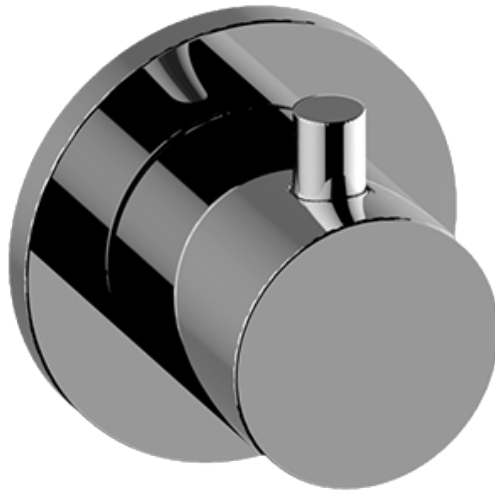

SHOWER
Two-Way Diverter Volume Control
Valve WITH Off Function and Pass-
Through
G-8052

GRAFF®

Information

- 11.7 gpm @ 60 psi
- 3/4" universal inlets/outlets with female threads
- Operates one function at a time
- Stacking inlet and pass-through port feature
- Supplied with protective plastic cover
- CALGreen compliant depending on functions

Finishes

Architectural
Black™

Matte Black

Polished
Chrome

Architectural
White

G-8052 M-Series
 2-Way Diverter Volume Control Valve
 WITH Off Function and Pass-Through

Product Features

- 12.1 gpm @ 60 psi
- 3/4" universal inlets/outlets with female threads
- Stacking inlet and pass-through port feature
- Supplied with protective plastic cover
- CalGreen compliant dependent on functions

www.graff-faucets.com | phone: 800-954-4723

SHOWER
M-Series Round Two-Way Diverter
Valve Trim Plate and Handle
G-8068-RH1-T

GRAFF[®]

Information

- Single metal handle
- Decorative trim plate
- Use with G-8052 2-way diverter (pass through) control rough valve WITH off function
- To complete package, you must order rough valve