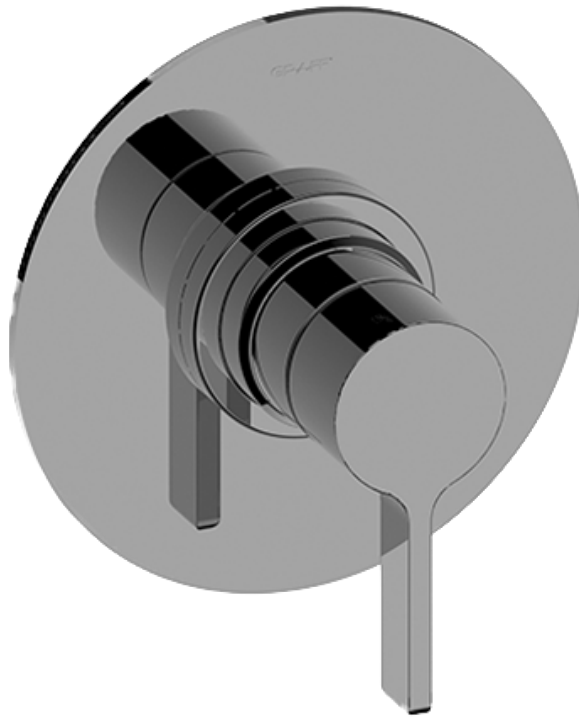

BATHROOM
Terra Pressure Balancing Valve
Trim with Handle
G-7030-LM46S-T

GRAFF®

Information

- Single metal handle and decorative trim plate
- Decorative trim plate
- Use with G-7005 Pressure Balancing Rough Valve
- ADA

Finishes

G-7030-LM46S

TERRA Series

Wall min 1-7/16" (37mm)
Wall max 2-1/4" (57 mm)