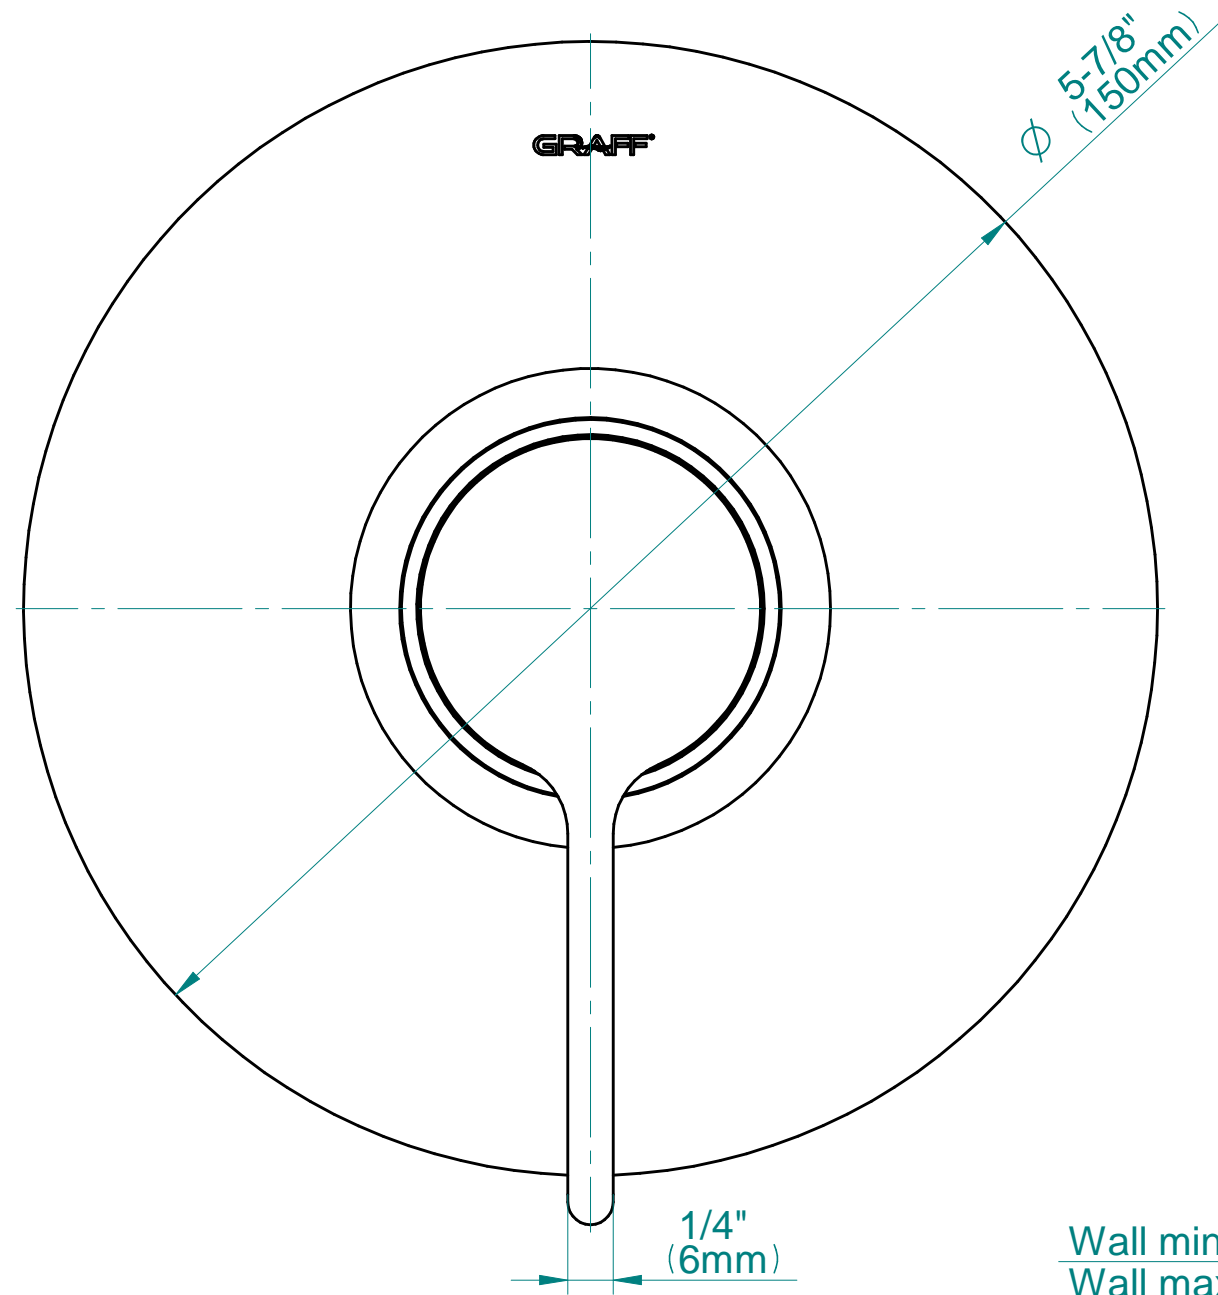

BATHROOM
Terra Pressure Balancing Valve
Trim with Handle
G-7030-LM46S-T

GRAFF®

Information

- Single metal handle and decorative trim plate
- Decorative trim plate
- Use with G-7005 Pressure Balancing Rough Valve
- ADA

Finishes

G-7030-LM46S

TERRA Series

Wall min 1-7/16" (37mm)
Wall max 2-1/4" (57 mm)