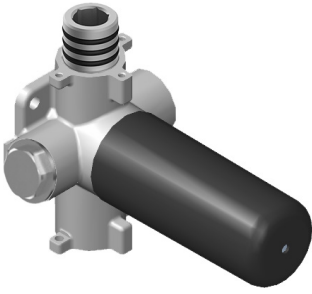

SHOWER  
Thermostatic Rough Valve  
**G-8006**

**GRAFF®**

# G-8076

M-Series

Stop/Volume Control Rough Valve with Pass-Through

**GRAFF**<sup>®</sup>  
CUTTING EDGE DESIGN