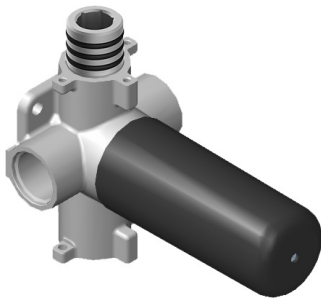

Architectural White

**G-8052** M-Series  
2-Way Diverter Volume Control Valve  
WITH Off Function and Pass-Through

**Product Features**

- 12.1 gpm @ 60 psi
- 3/4" universal inlets/outlets with female threads
- Stacking inlet and pass-through port feature
- Supplied with protective plastic cover
- CalGreen compliant dependent on functions