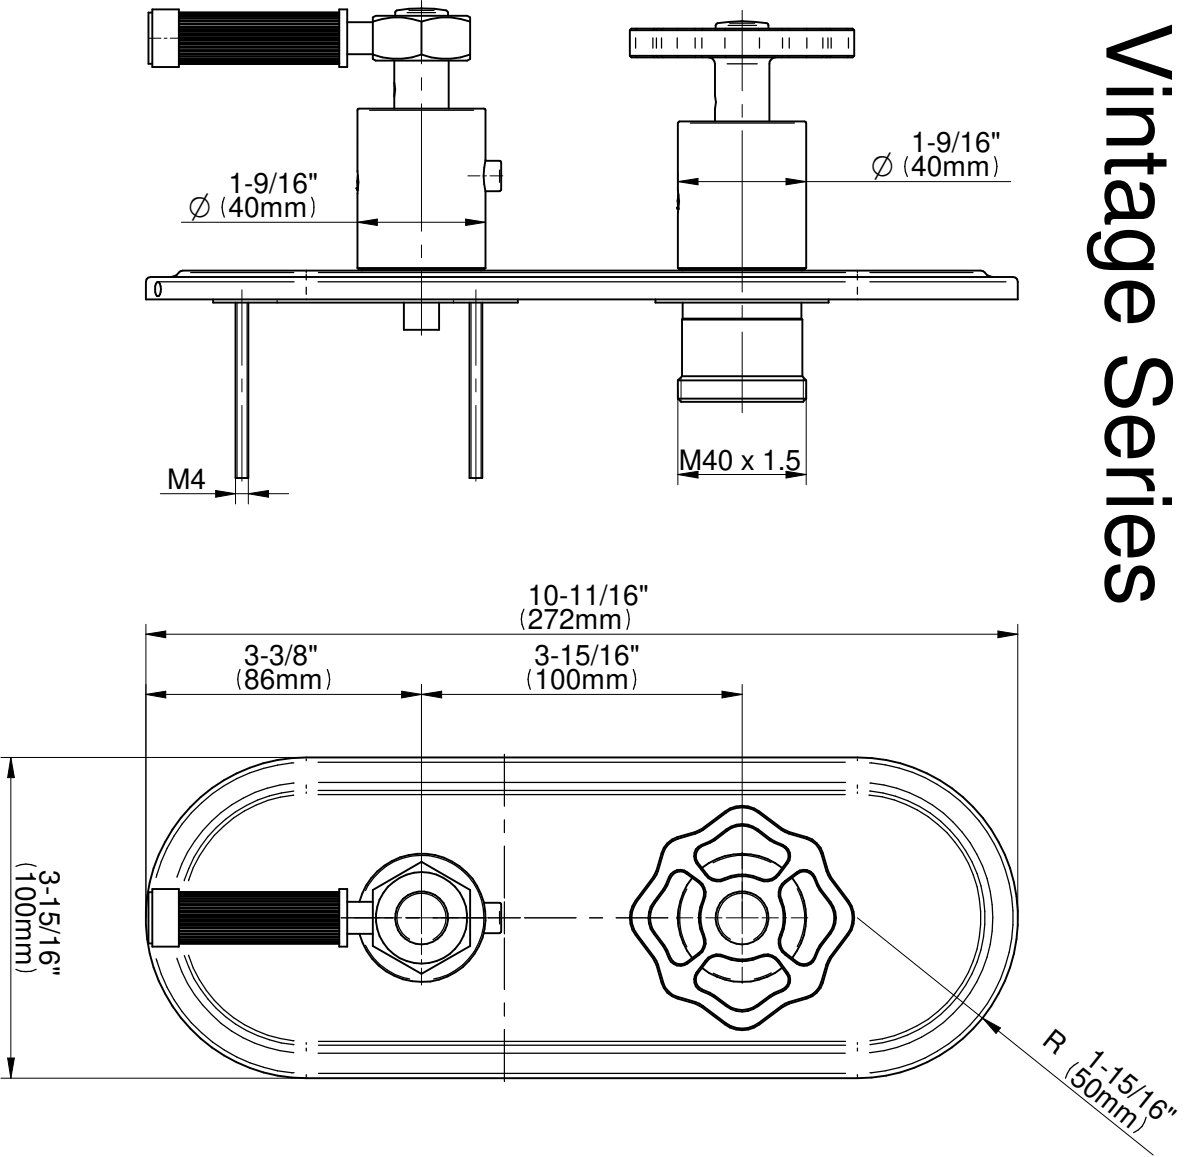

G-8086-LM56C18-T

Vintage Series