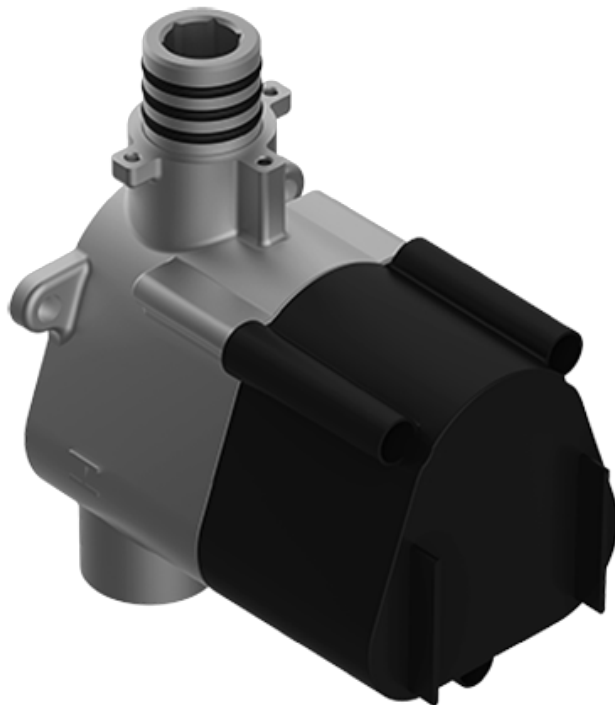

## Information

- 3/4" thermostatic valve and trim
- 3/4" 2-way diverter valve
- 9" showerhead with 11" wall-mounted shower arm
- Showerhead features no-clog, easy-clean spray nozzles
- Handshower set with wall bracket and 59" hose
- Optional extension kit
- Flow rates: showerhead  $\leq 1.8$  max gpm, handshower  $\leq 1.8$  max gpm
- CALGreen

SHOWER  
Vintage M-Series Valve Trim with  
Two Handles

GRAFF®

**Information**

- Two metal handles
- Decorative trim plate
- Use with M-Series rough valves

**Finishes**

24K Gold

24K Brushed  
Gold

24K Brushed  
Gold with  
Black Accents

# G-8086-LM56C18-T

## Vintage Series

SHOWER  
Thermostatic Rough Valve  
**G-8006**

**GRAFF**<sup>®</sup>

**Information**

- 12.9 gpm @ 60 psi
- 3/4" universal inlets
- Built-in service stops
- Stacking outlet feature
- Complete serviceability from front of all units
- Supplied with protective plastic cover
- CalGreen compliant dependent on functions