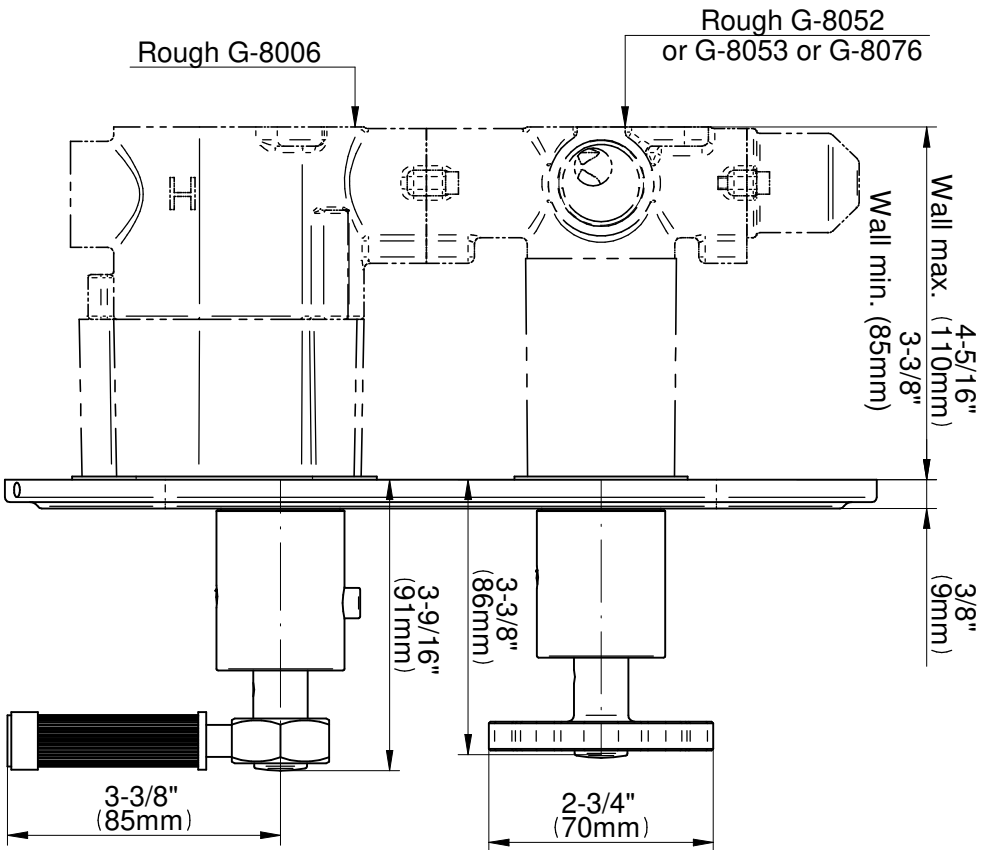

G-8086-LM56C18-T

Vintage Series