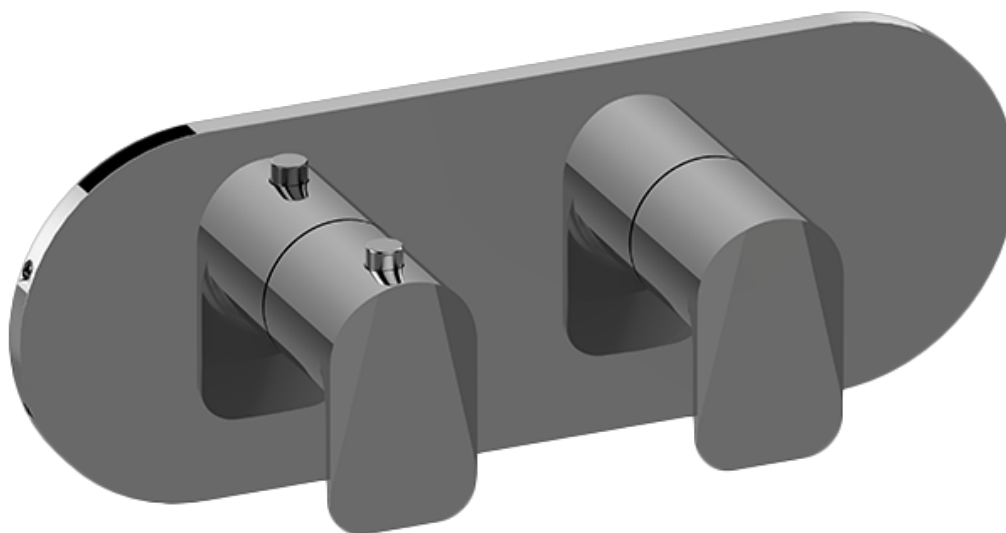

SHOWER
 Sento M-Series Valve Horizontal
 Trim with Two Handles
G-8047H-LM59E0-T

Information

- Two metal handles
- Decorative trim plate
- Use with M-Series rough valves
- ADA

Finishes

							
24K Gold	24K Brushed Gold	Brushed Brass PVD	Architectural Black™	Brushed Onyx PVD®	Brushed OR'osa PVD®	Gunmetal	Gunmetal Distressed
							
Matte Black	Olive Bronze	Onyx PVD®	Polished Brass PVD	Polished Chrome	Polished Nickel	OR'osa PVD®	Steelnox® (Satin Nickel)
							
Unfinished Brass	Unfinished Brushed Brass	Architectural White					

G-8047H-LM59E0-T

Sento Series