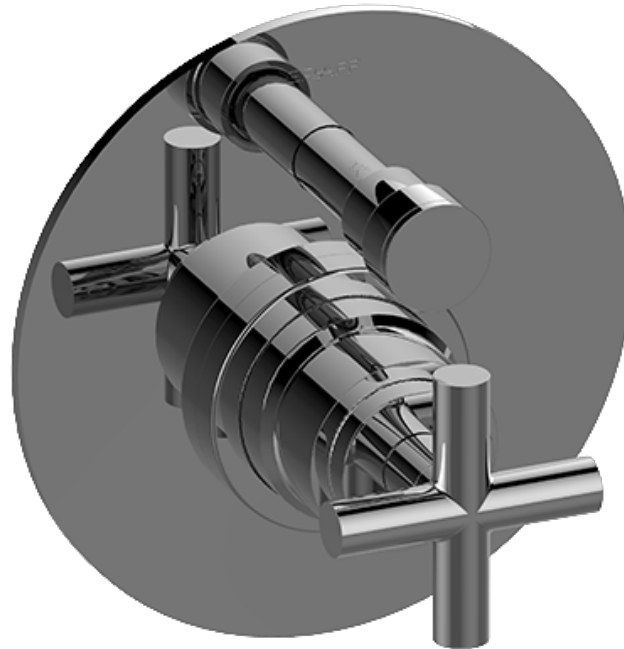

SHOWER
 Pressure Balancing Valve Trim
 with Handle and Diverter
G-7080-C17B-T

Information

- Single metal handle
- Decorative trim plate
- Includes push-button diverter
- Use with G-7055 Pressure Balancing Rough Valve
- Available Spring 2019 - call for earlier availability
- ADA

Finishes

G-7080-C17B

TERRA Series