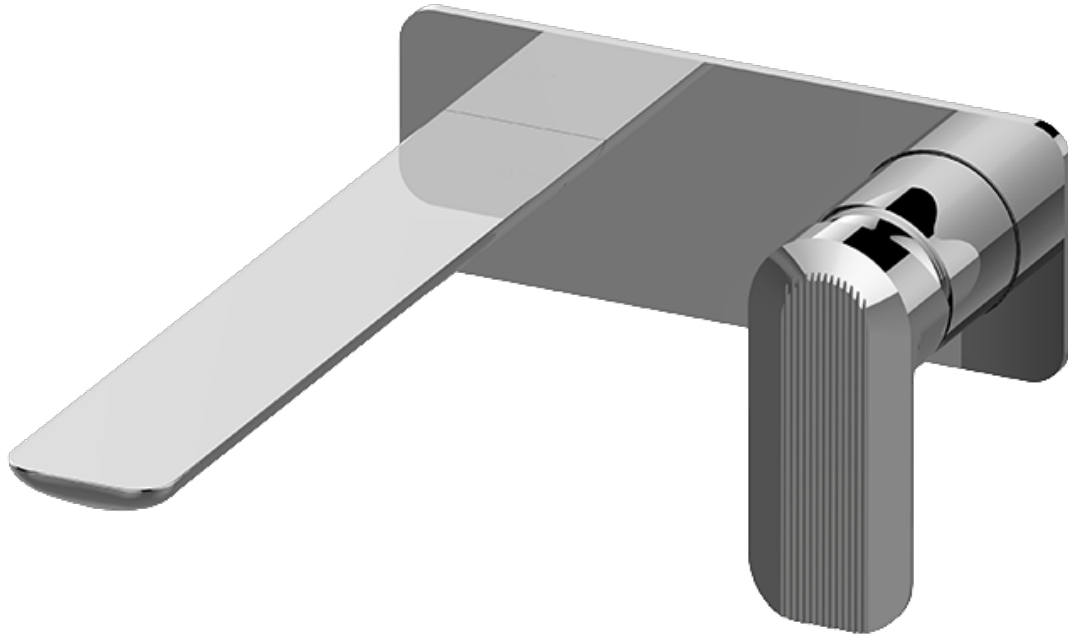

BATHROOM
Sento Wall-Mounted Lavatory
Faucet with Single Handle
G-6336-LM58W

GRAFF®

Information

- Wall-mount spout and handle installation
- Aerated flow rate ≤ 1.2 max gpm
- 9-1/4" spout reach
- Drain assembly not included
- Optional matching decorative trap G-9970
- Optional extension kit
- ADA
- CALGreen

G-6336-LM58W

Sento Series

GRAFF[®]
CUTTING EDGE DESIGN

BATHROOM
 Sento Wall-Mounted Lavatory
 Faucet with Single Handle

Information

- Wall-mount spout and handle installation
- Aerated flow rate ≤ 1.2 max gpm
- 9-1/4" spout reach
- Drain assembly not included
- Optional matching decorative trap G-9970
- Optional extension kit
- ADA
- CALGreen

Finishes

Unfinished Unfinished Architectural
Brass Brushed Brass White

G-6336-LM58W

Sento Series

GRAFF[®]
CUTTING EDGE DESIGN

Finishes