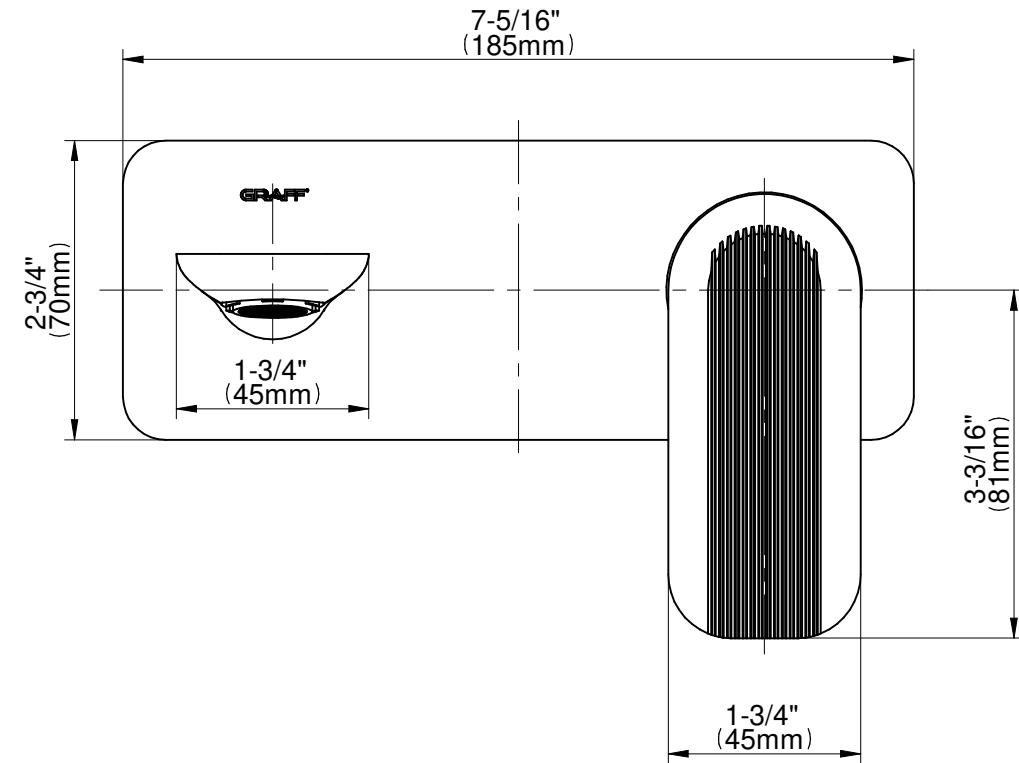

BATHROOM
Sento Wall-Mounted Lavatory
Faucet with Single Handle
G-6336-LM58W

GRAFF®

Information

- Wall-mount spout and handle installation
- Aerated flow rate ≤ 1.2 max gpm
- 9-1/4" spout reach
- Drain assembly not included
- Optional matching decorative trap G-9970
- Optional extension kit
- ADA
- CALGreen

G-6336-LM58W

Sento Series

GRAFF[®]
CUTTING EDGE DESIGN

BATHROOM
 Sento Wall-Mounted Lavatory
 Faucet with Single Handle

Information

- Wall-mount spout and handle installation
- Aerated flow rate ≤ 1.2 max gpm
- 9-1/4" spout reach
- Drain assembly not included
- Optional matching decorative trap G-9970
- Optional extension kit
- ADA
- CALGreen