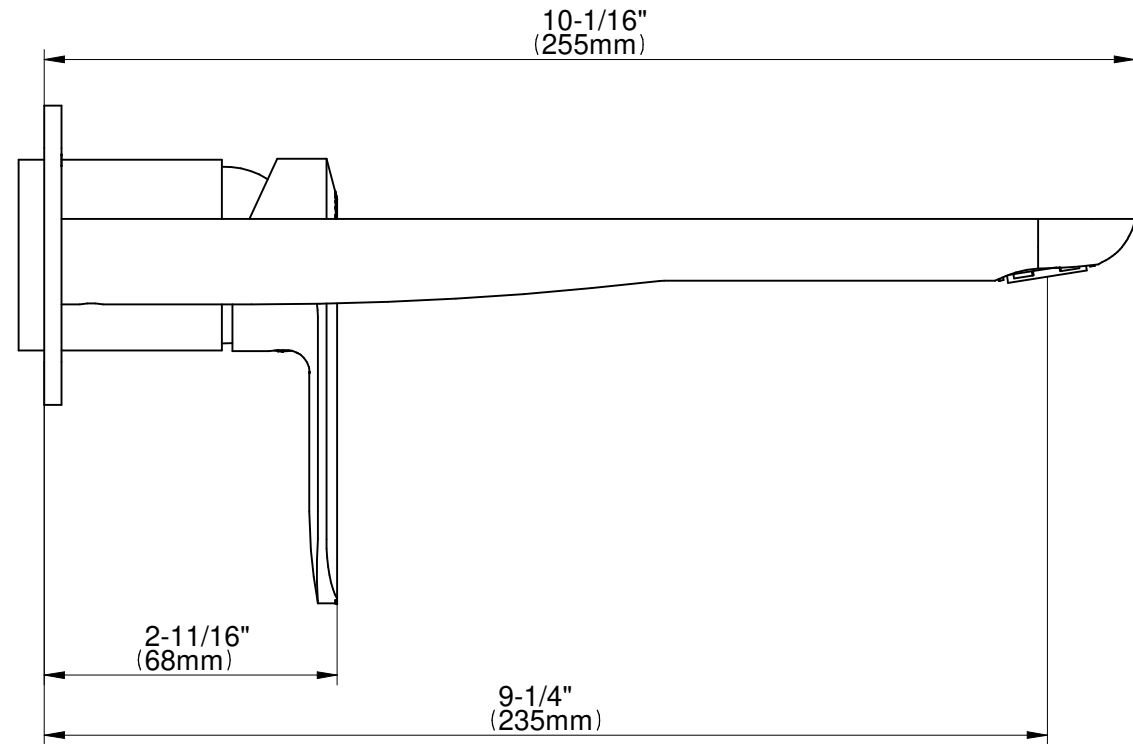

BATHROOM
Sento Wall-Mounted Lavatory
Faucet with Single Handle
G-6336-LM58W

GRAFF®

Information

- Wall-mount spout and handle installation
- Aerated flow rate ≤ 1.2 max gpm
- 9-1/4" spout reach
- Drain assembly not included
- Optional matching decorative trap G-9970
- Optional extension kit
- ADA
- CALGreen

G-6336-LM58W

Sento Series

GRAFF[®]
CUTTING EDGE DESIGN

BATHROOM
 Sento Wall-Mounted Lavatory
 Faucet with Single Handle

Information

- Wall-mount spout and handle installation
- Aerated flow rate ≤ 1.2 max gpm
- 9-1/4" spout reach
- Drain assembly not included
- Optional matching decorative trap G-9970
- Optional extension kit
- ADA
- CALGreen