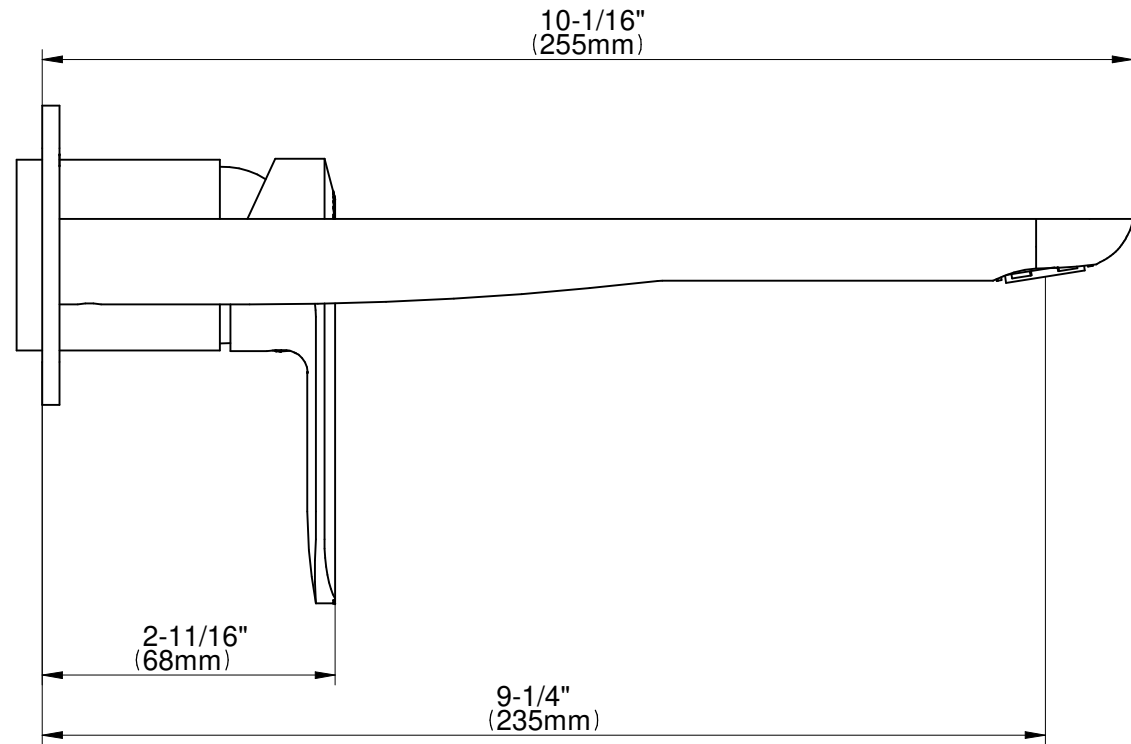

G-6336-LM58W

Sento Series

GRAFF®
CUTTING EDGE DESIGN