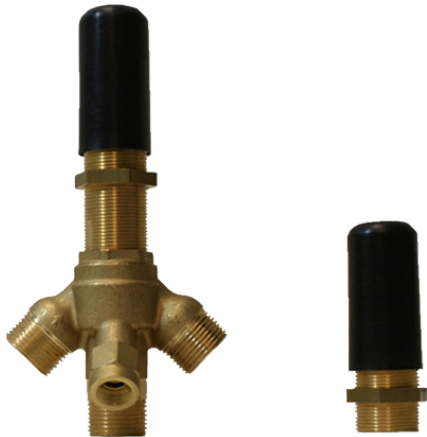

BATHROOM  
Phase Deck-Mounted Handshower  
& Diverter Set  
**G-6355-LM45B**

---

**GRAFF®**

**Information**

- Matches G-6650-LM45B Roman Tub Set
- Handshower hose included

Polished  
Nickel

Architectural  
White

**G-1057**  
Rough Valve

Product Features

- Durable diverter valve

Warranty

- Limited lifetime warranty

For complete warranty information go to: [www.graff-faucets.com/en/info/faqs](http://www.graff-faucets.com/en/info/faqs)

BATHROOM  
Phase Deck-Mounted Handshower  
& Diverter Set  
**G-6355-LM45B**

**GRAFF®**

**Information**

- Matches G-6650-LM45B Roman Tub Set
- Handshower hose included

**Finishes**

24K Gold

24K Brushed  
Gold