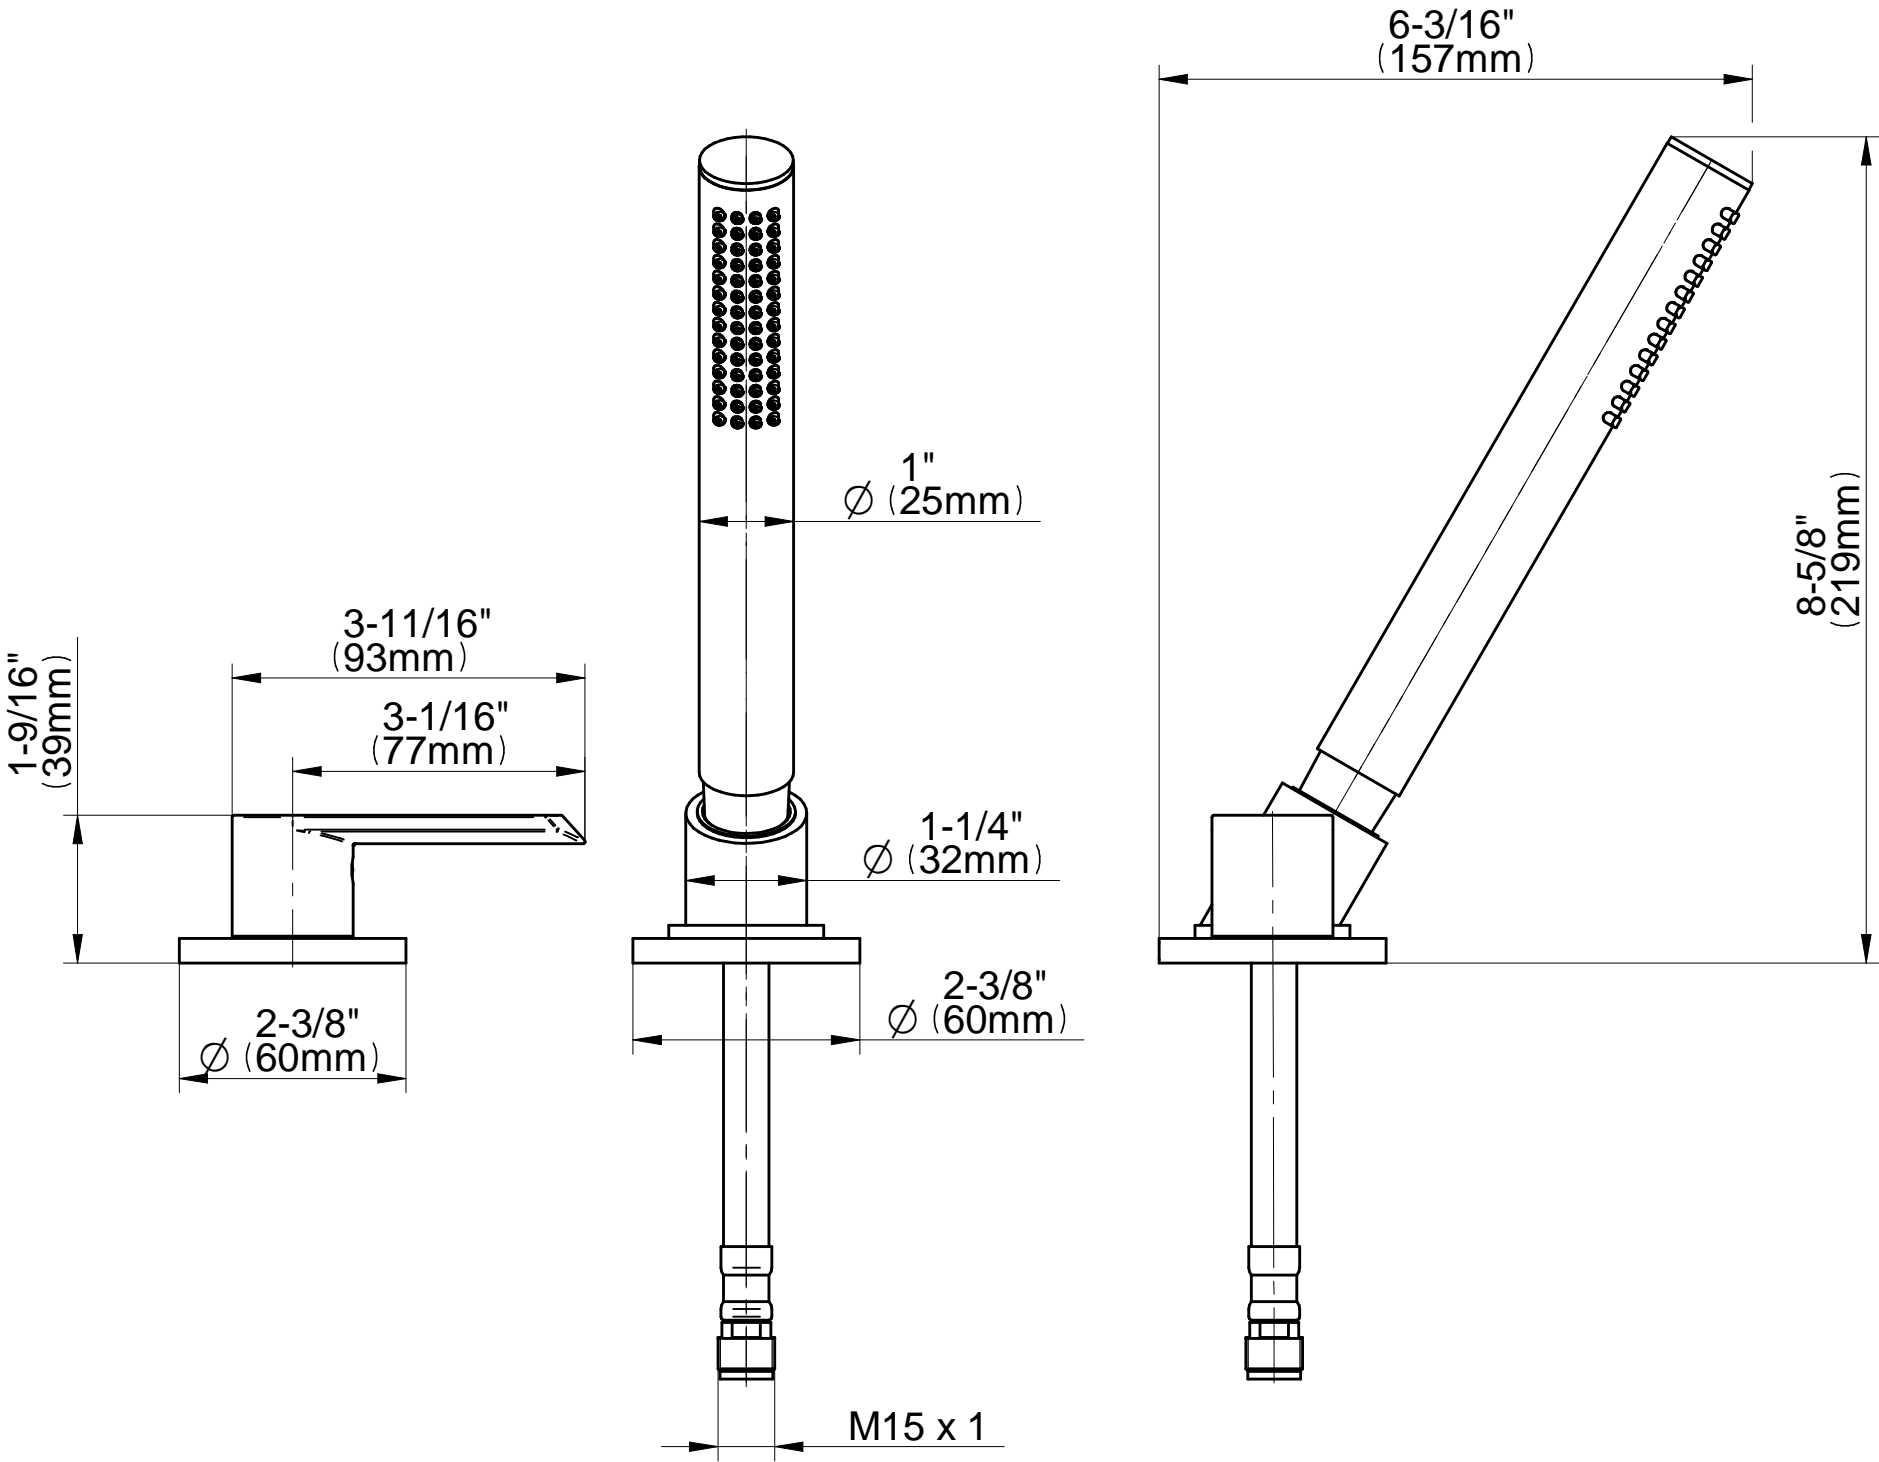

BATHROOM  
Phase Deck-Mounted Handshower  
& Diverter Set  
**G-6355-LM45B**

---

**GRAFF®**

**Information**

- Matches G-6650-LM45B Roman Tub Set
- Handshower hose included

## Information

- Durable diverter valve

BATHROOM  
Phase Deck-Mounted Handshower  
& Diverter Set  
**G-6355-LM45B**

**GRAFF®**

**Information**

- Matches G-6650-LM45B Roman Tub Set
- Handshower hose included

**Finishes**

24K Gold

24K Brushed  
Gold