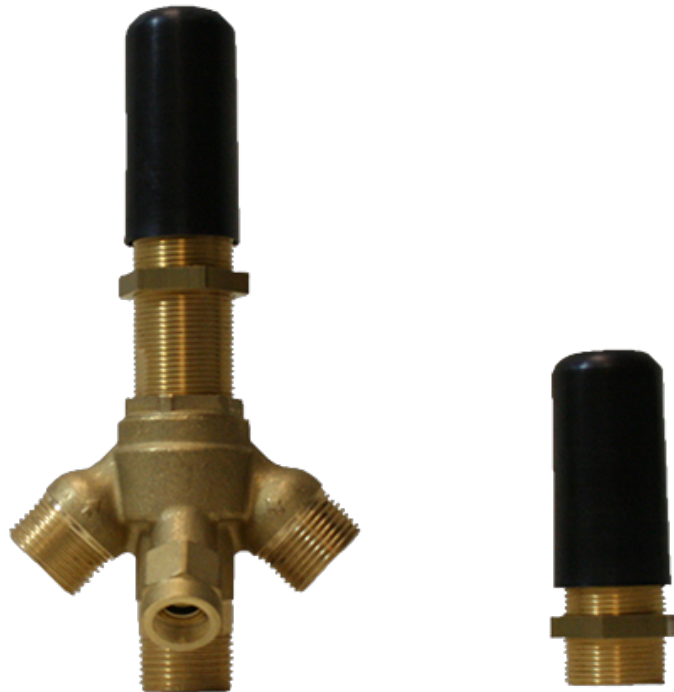

BATHROOM  
Phase Deck-Mounted Handshower  
& Diverter Set  
**G-6355-LM45B**

---

**GRAFF®**

**Information**

- Matches G-6650-LM45B Roman Tub Set
- Handshower hose included

# G-6355-LM45B

## Information

- Durable diverter valve

BATHROOM  
Phase Deck-Mounted Handshower  
& Diverter Set  
**G-6355-LM45B**

**GRAFF®**

**Information**

- Matches G-6650-LM45B Roman Tub Set
- Handshower hose included

**Finishes**

24K Gold

24K Brushed  
Gold