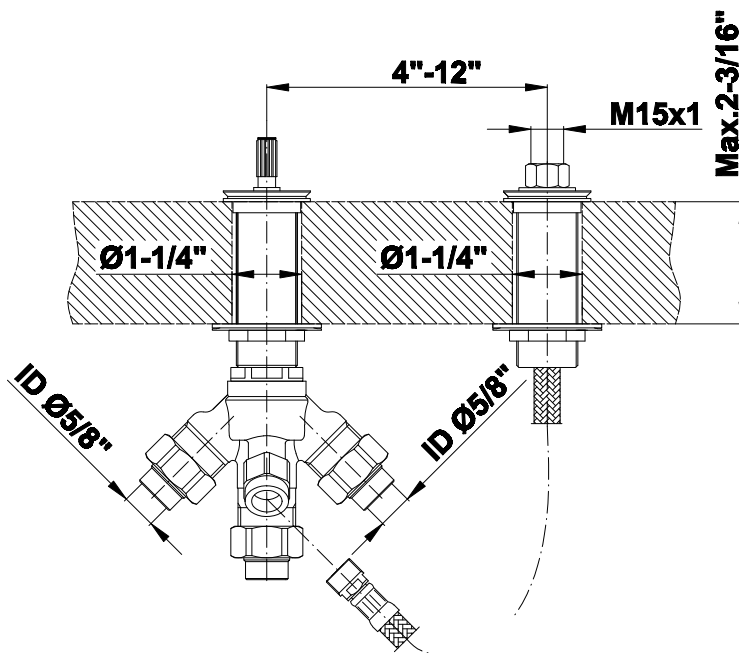

BATHROOM  
Phase Deck-Mounted Handshower  
& Diverter Set  
**G-6355-LM45B**

---

**GRAFF®**

**Information**

- Matches G-6650-LM45B Roman Tub Set
- Handshower hose included

BATHROOM  
Phase Deck-Mounted Handshower  
& Diverter Set  
**G-6355-LM45B**

**GRAFF®**

**Information**

- Matches G-6650-LM45B Roman Tub Set
- Handshower hose included

**Finishes**

24K Gold

24K Brushed  
Gold