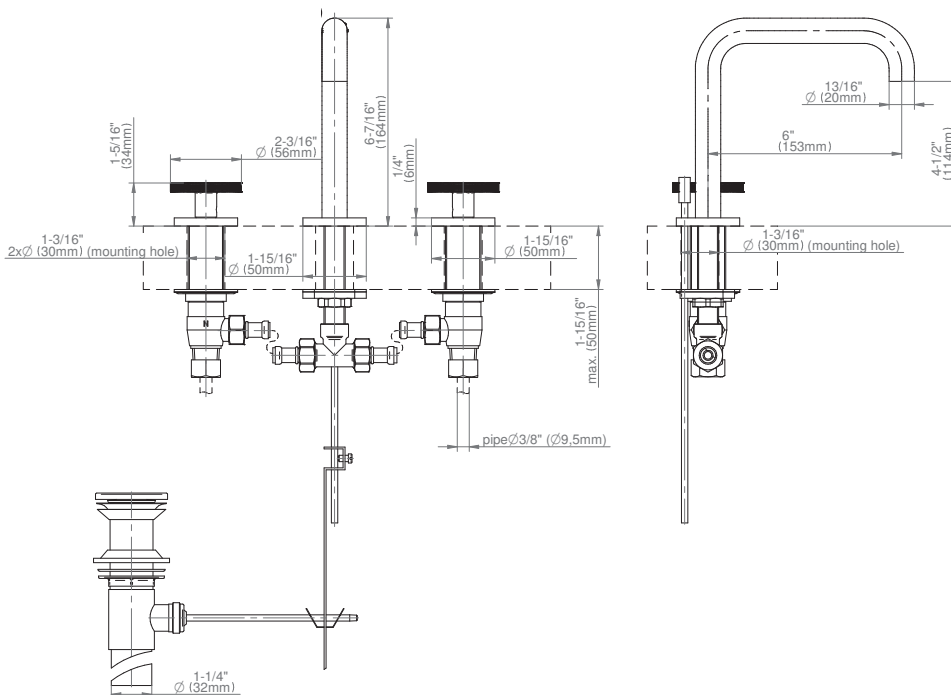

Warranty

- Limited lifetime warranty

For complete warranty information go to <https://www.graff-designs.com/en/info/faqs>