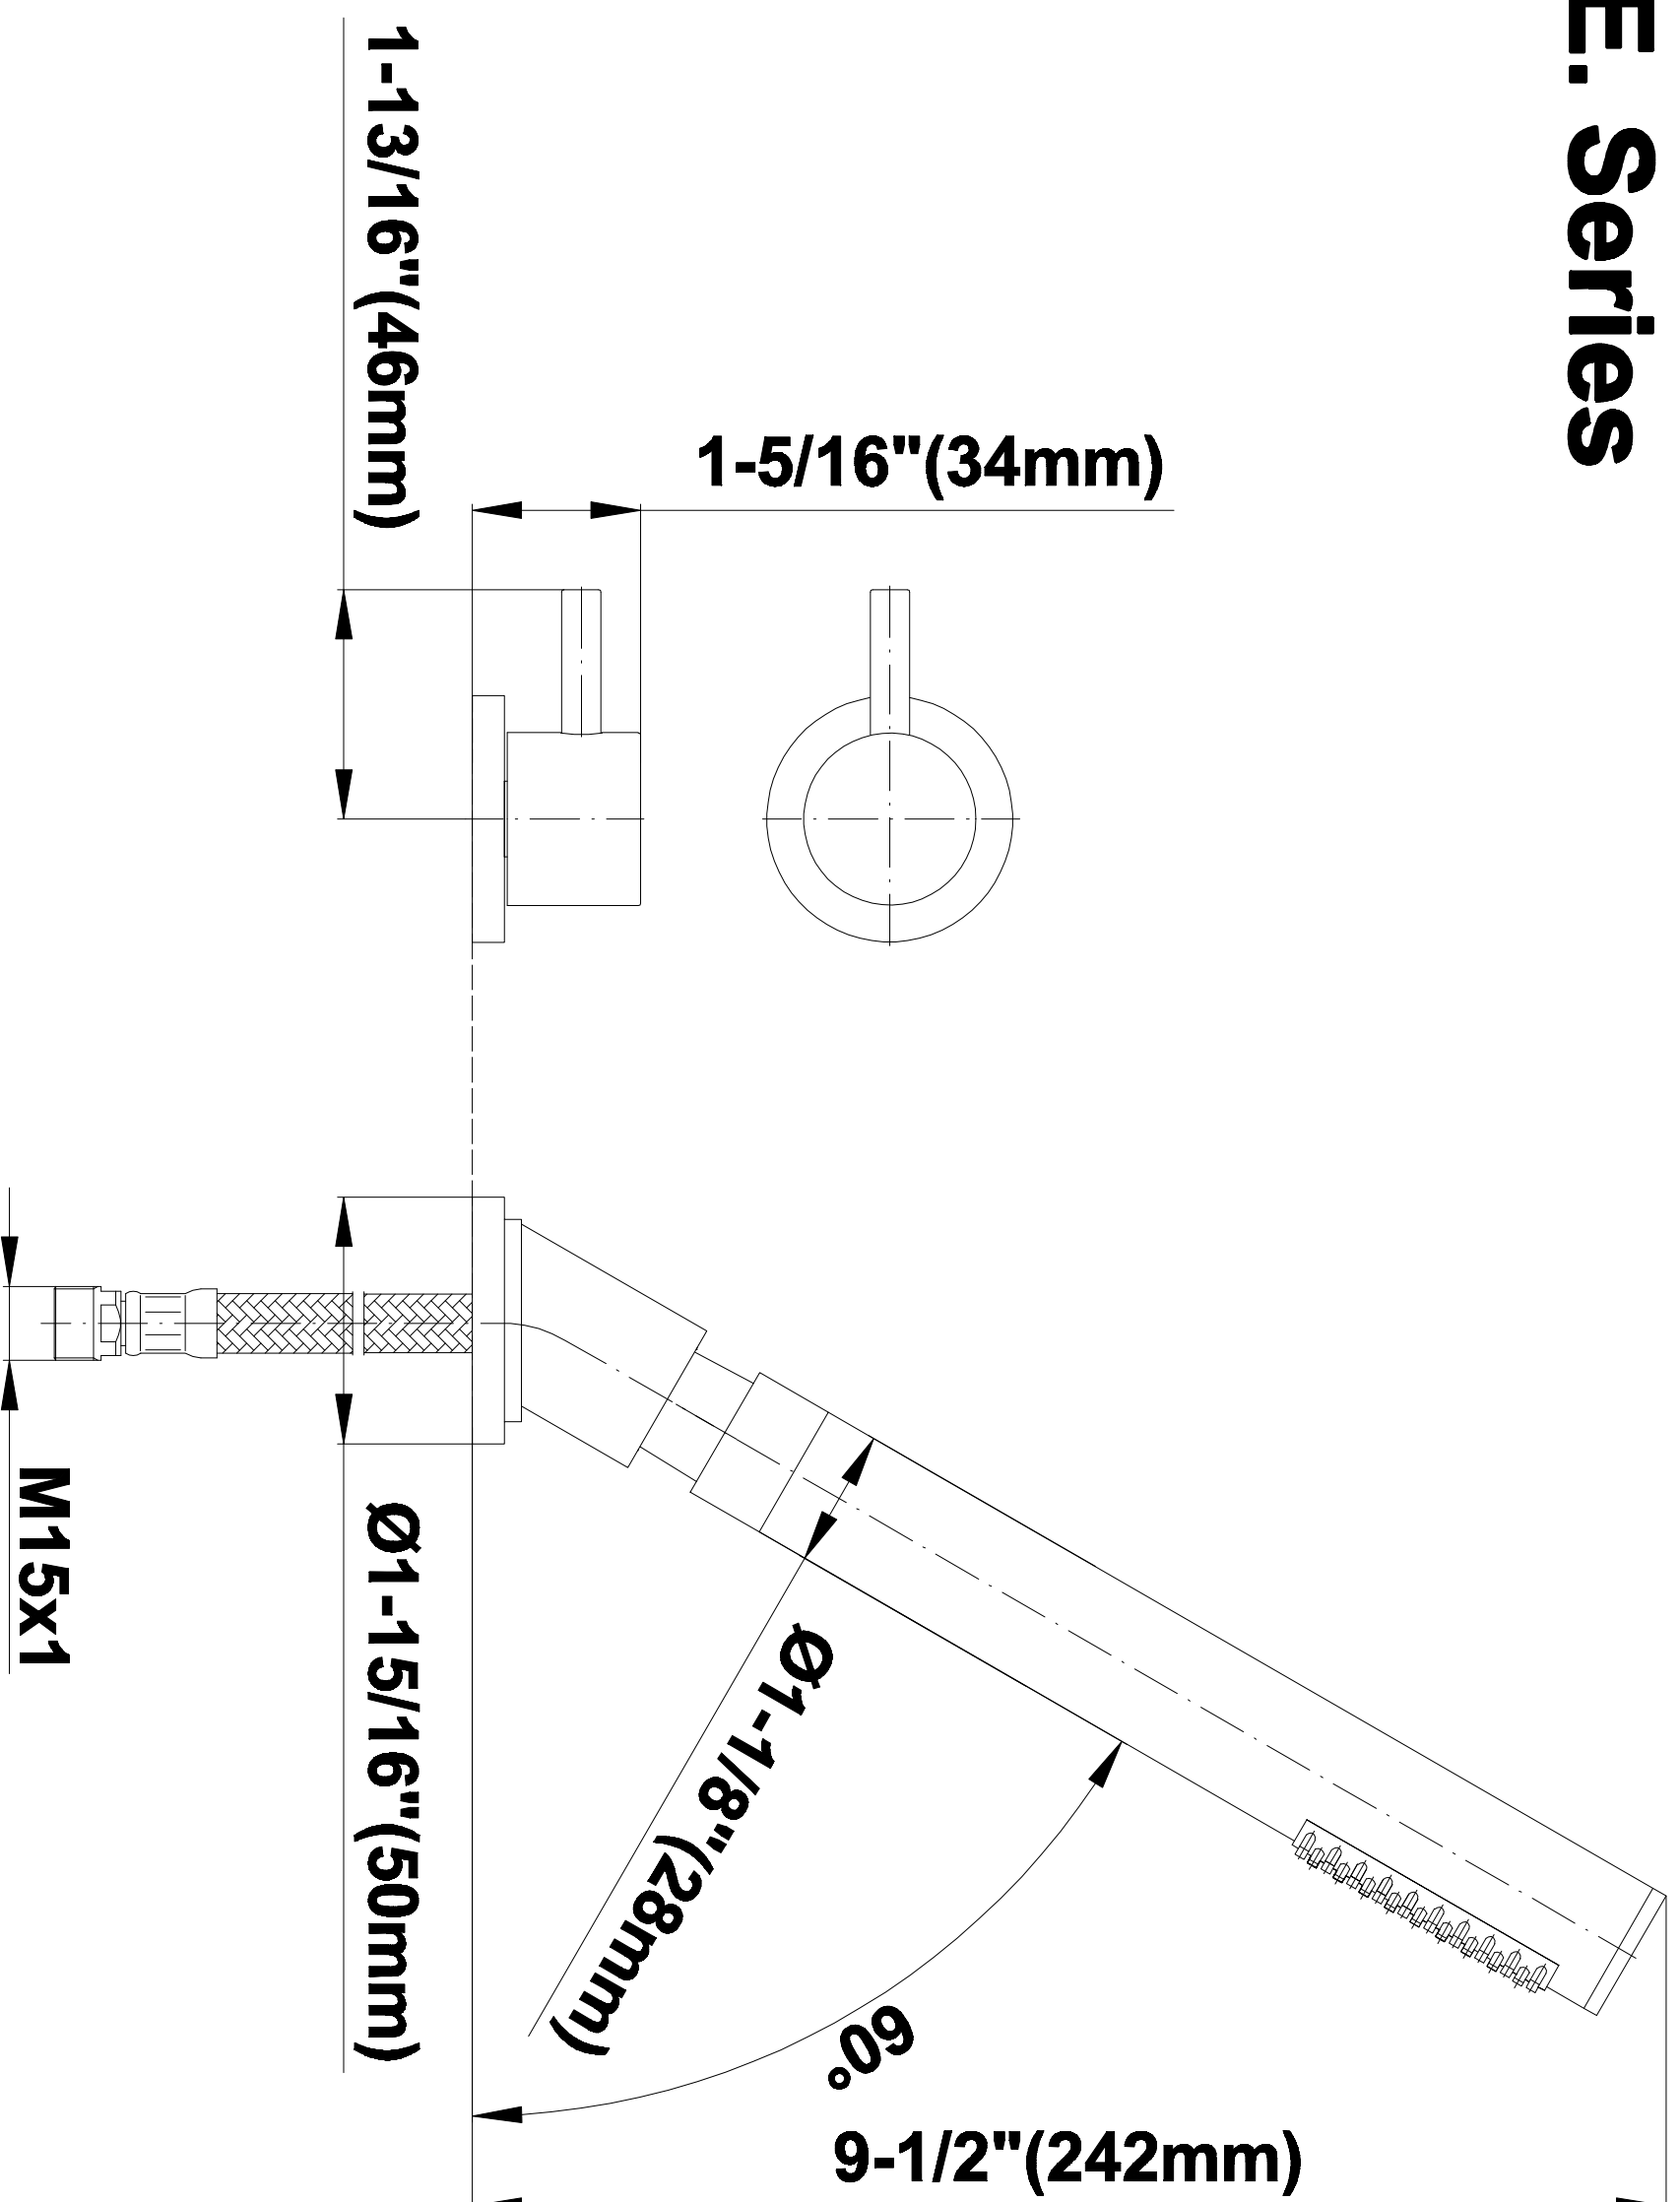

BATHROOM
Terra Deck-Mounted Handshower
& Diverter Set
G-6156-LM46B

GRAFF®

Information

- Matches G-6750-LM46B Roman Tub Set
- Handshower hose included

G-6156

M.E. Series

Information

- Durable diverter valve

Finishes

G-1057
Rough Valve

Product Features

- Durable diverter valve

Warranty

- Limited lifetime warranty

For complete warranty information go to: www.graff-faucets.com/en/info/faqs

BATHROOM
Terra Deck-Mounted Handshower
& Diverter Set
G-6156-LM46B

GRAFF®

Information

- Matches G-6750-LM46B Roman Tub Set
- Handshower hose included

Finishes

G-6156

M.E. Series