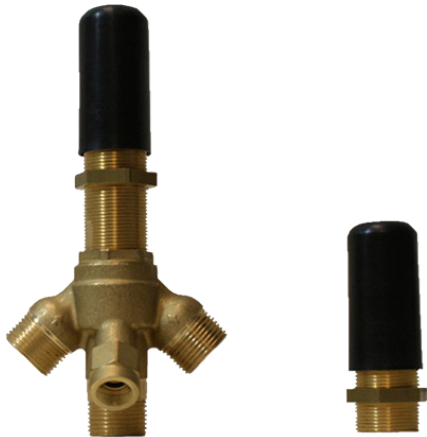

BATHROOM
Terra Deck-Mounted Handshower
& Diverter Set
G-6156-LM46B

GRAFF®

Information

- Matches G-6750-LM46B Roman Tub Set
- Handshower hose included

G-6156

M.E. Series

Information

- Durable diverter valve

Finishes

G-1057
Rough Valve

Product Features

- Durable diverter valve

Warranty

- Limited lifetime warranty

For complete warranty information go to: www.graff-faucets.com/en/info/faqs

BATHROOM
Terra Deck-Mounted Handshower
& Diverter Set
G-6156-LM46B

GRAFF®

Information

- Matches G-6750-LM46B Roman Tub Set
- Handshower hose included

Finishes

G-6156

M.E. Series