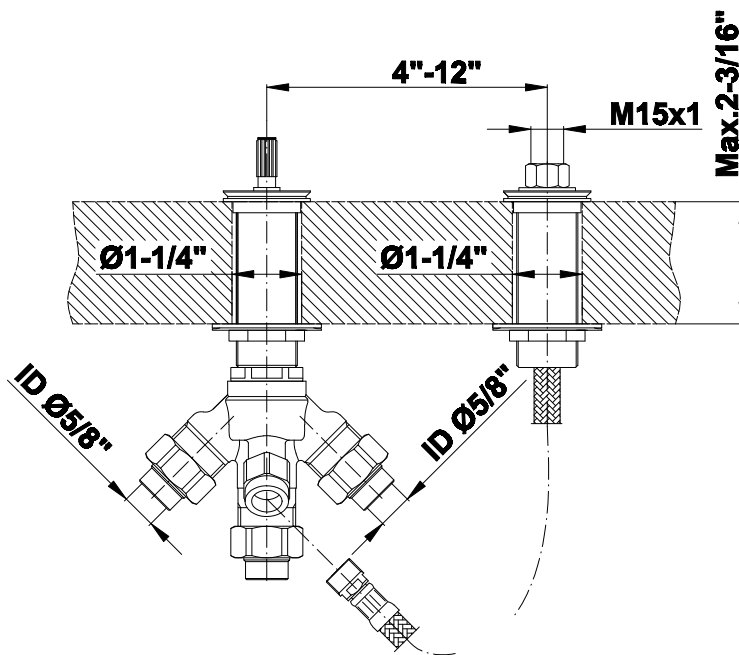

BATHROOM
Terra Deck-Mounted Handshower
& Diverter Set
G-6156-LM46B

GRAFF®

Information

- Matches G-6750-LM46B Roman Tub Set
- Handshower hose included

G-6156

M.E. Series

Information

- Durable diverter valve

Finishes

G-1057
Rough Valve

Product Features

- Durable diverter valve

Warranty

- Limited lifetime warranty

For complete warranty information go to: www.graff-faucets.com/en/info/faqs

BATHROOM
Terra Deck-Mounted Handshower
& Diverter Set
G-6156-LM46B

GRAFF®

Information

- Matches G-6750-LM46B Roman Tub Set
- Handshower hose included

Finishes

G-6156

M.E. Series