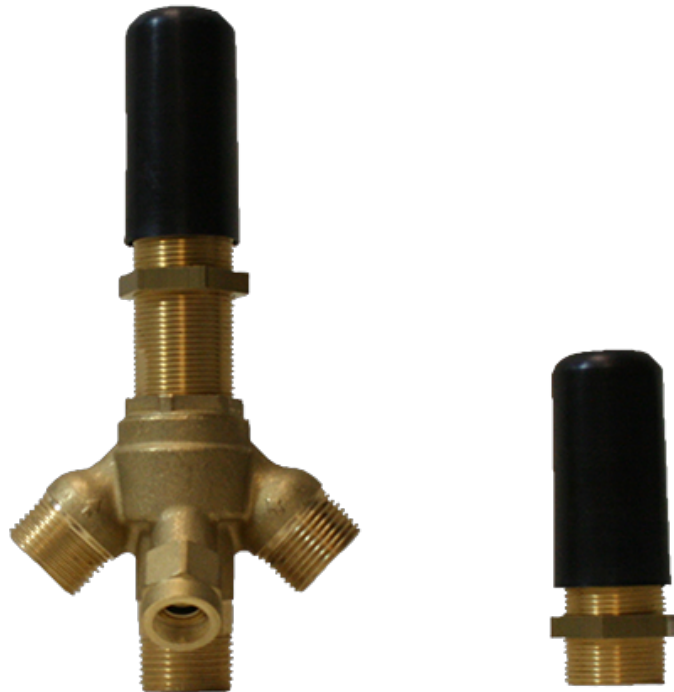

BATHROOM
Terra Deck-Mounted Handshower
& Diverter Set
G-6156-LM46B

GRAFF®

Information

- Matches G-6750-LM46B Roman Tub Set
- Handshower hose included

G-6156

M.E. Series

Information

- Durable diverter valve

Finishes

G-1057
Rough Valve

Product Features

- Durable diverter valve

Warranty

- Limited lifetime warranty

For complete warranty information go to: www.graff-faucets.com/en/info/faqs

BATHROOM
Terra Deck-Mounted Handshower
& Diverter Set
G-6156-LM46B

GRAFF®

Information

- Matches G-6750-LM46B Roman Tub Set
- Handshower hose included

Finishes

G-6156

M.E. Series