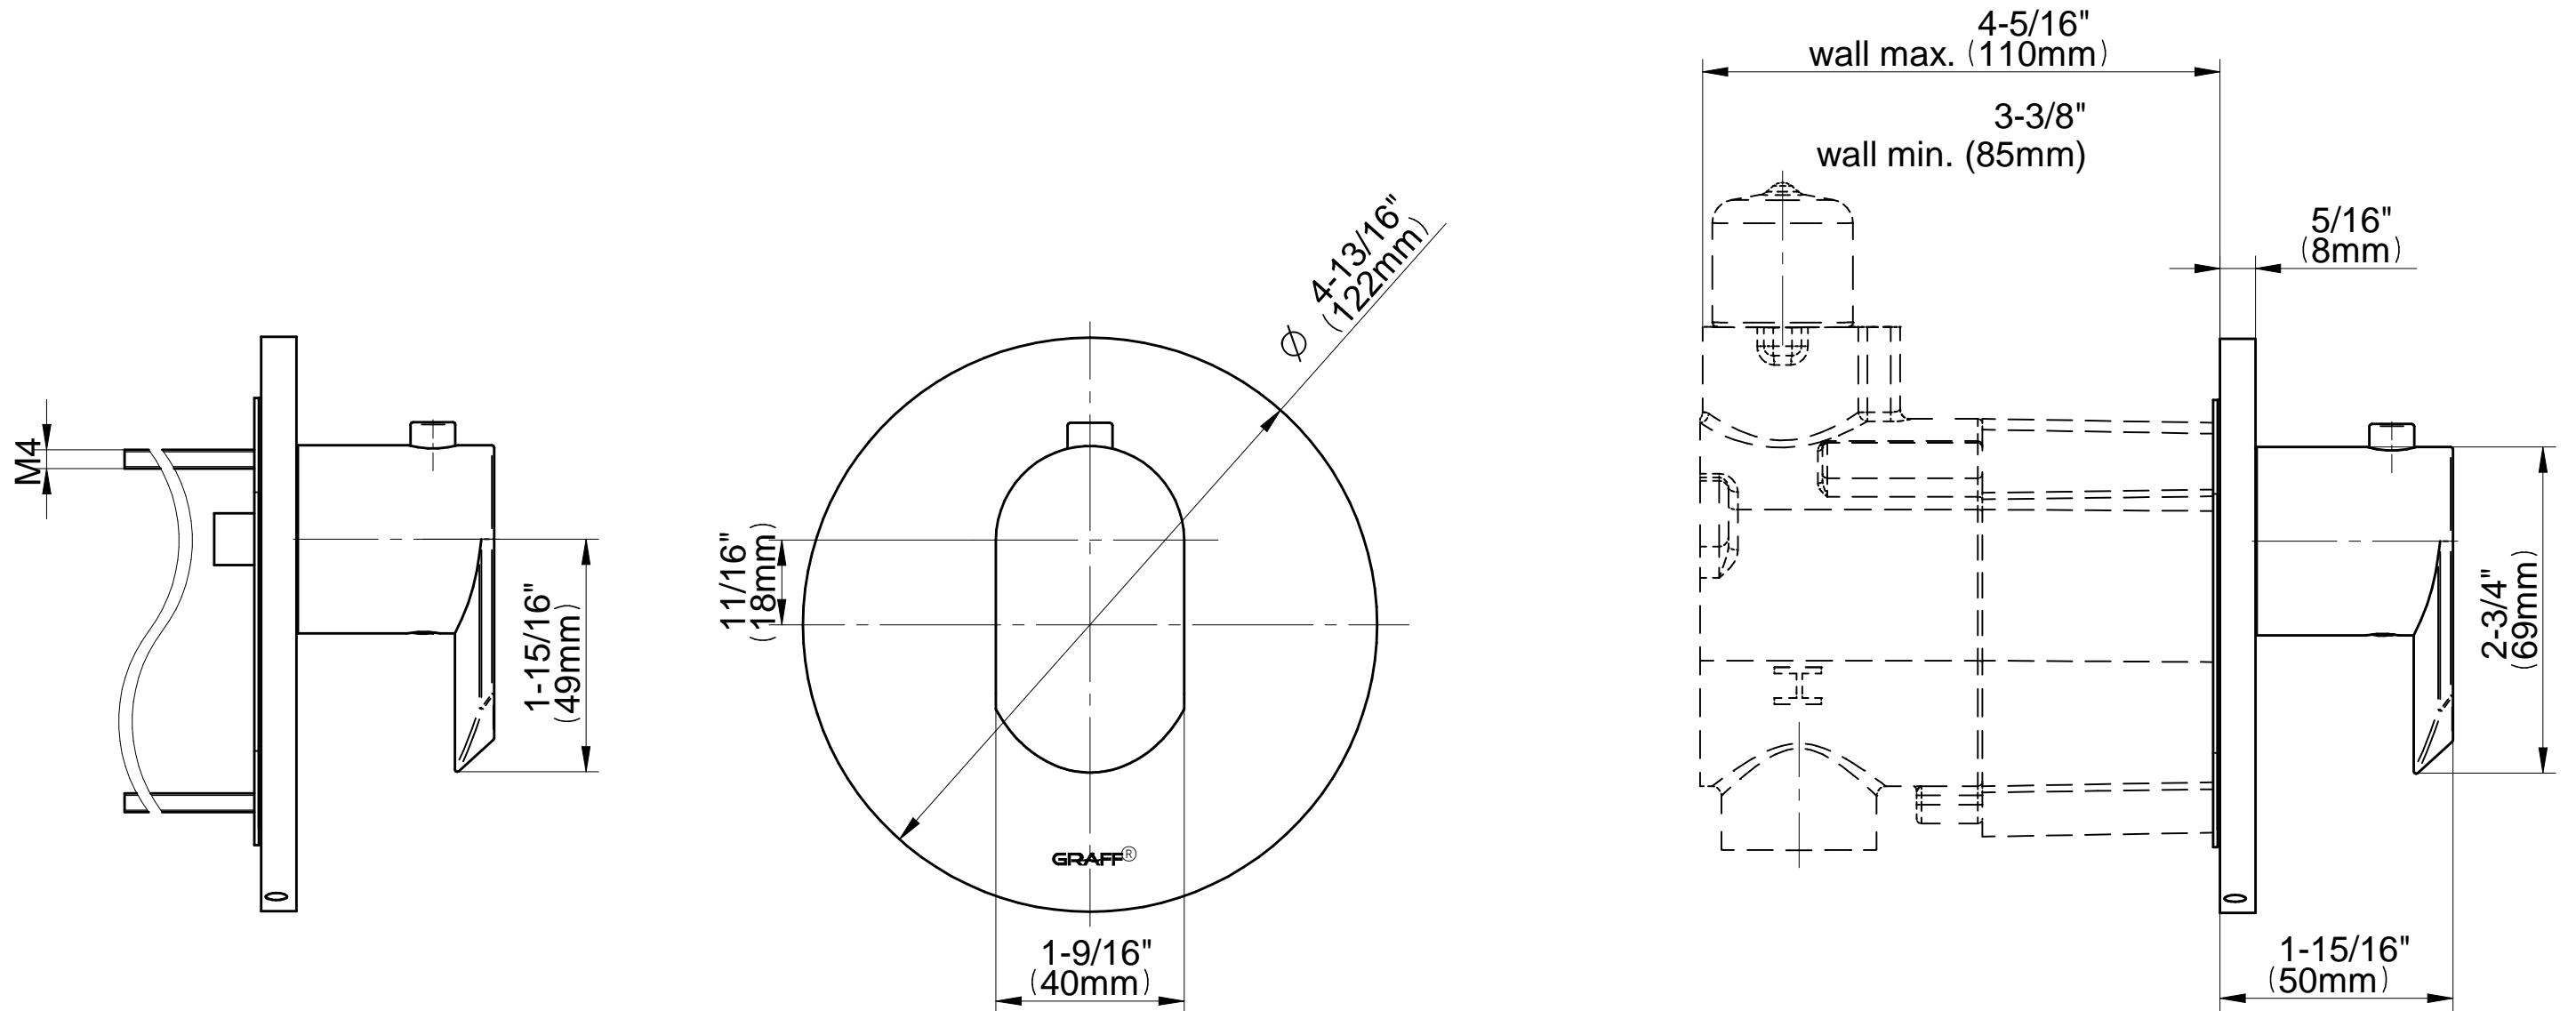

SHOWER
M-Series Full Thermostatic
Shower System with Diverter
Valve
GL2.122SG-LM45E0

GRAFF®

Information

- 3/4" thermostatic valve and trim
- 8" rain showerhead with 12" wall-mounted shower arm
- Flush-mounted swivel body sprays (3 pieces)
- Handshower set w/wall bracket
- 3-way diverter valve
- Showerhead features no-clog, easy-clean spray nozzles
- Optional extension kit
- Flow rates: showerhead \leq 1.8 max gpm, handshower \leq 1.5 max gpm, body sprays \leq 1.5 max gpm each

Polished
Nickel

Architectural
White

G-8037-LM45E

PHASE Series

SHOWER
Three-Way Diverter Control Valve
WITH Off Function (No Pass-
Through)
G-8053

GRAFF®

Information

- ~11.4 gpm @ 60 psi
- 3/4" universal inlets/outlets with female threads
- Operates one function at a time
- Stacking inlet feature
- Supplied with protective plastic cover
- CALGreen compliant depending on functions