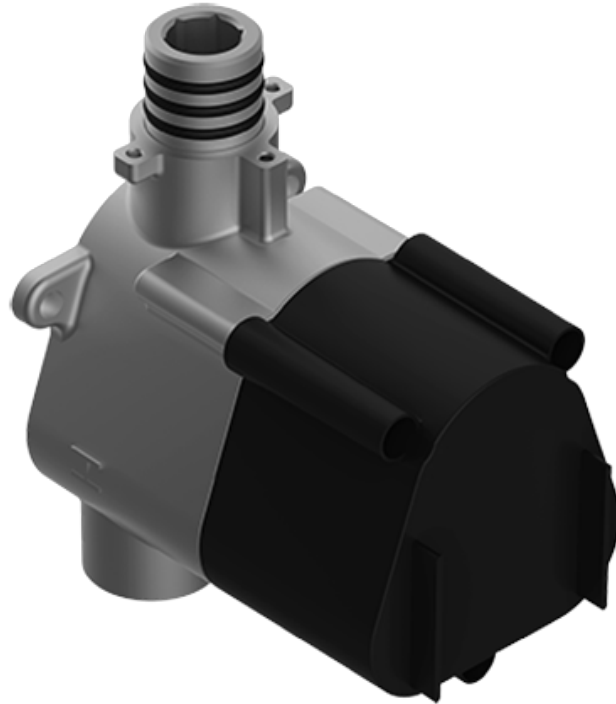

SHOWER
M-Series Full Thermostatic
Shower System with Diverter
Valve
GL2.122SG-LM45E0

GRAFF®

Information

- 3/4" thermostatic valve and trim
- 8" rain showerhead with 12" wall-mounted shower arm
- Flush-mounted swivel body sprays (3 pieces)
- Handshower set w/wall bracket
- 3-way diverter valve
- Showerhead features no-clog, easy-clean spray nozzles
- Optional extension kit
- Flow rates: showerhead \leq 1.8 max gpm, handshower \leq 1.5 max gpm, body sprays \leq 1.5 max gpm each

SHOWER
Thermostatic Rough Valve
G-8006

GRAFF[®]

Information

- 12.9 gpm @ 60 psi
- 3/4" universal inlets
- Built-in service stops
- Stacking outlet feature
- Complete serviceability from front of all units
- Supplied with protective plastic cover
- CalGreen compliant dependent on functions

Polished
Nickel

Architectural
White

G-8006

M-Series

3/4" Concealed Thermostatic Rough Valve

Product Features

- 12.9 gpm @ 60 psi
- 3/4" universal inlets
- Built-in service stops
- Stacking outlet feature
- Complete serviceability from front of all units
- Supplied with protective plastic cover
- CalGreen compliant dependent on functions

www.graff-faucets.com | phone: 800-954-4723

SHOWER
Phase M-Series Thermostatic
Valve Trim with Handle
G-8037-LM45E-T

GRAFF[®]

Information

- Single metal handle
- Decorative trim plate
- Use with G-8006 thermostatic rough valve
- To complete package, you must order rough valve
- ADA