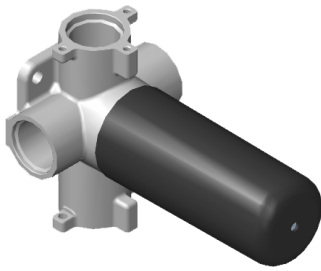

Polished
Nickel

Architectural
White

G-8037-LM45E

PHASE Series

SHOWER
Three-Way Diverter Control Valve
WITH Off Function (No Pass-
Through)
G-8053

GRAFF®

Information

- ~11.4 gpm @ 60 psi
- 3/4" universal inlets/outlets with female threads
- Operates one function at a time
- Stacking inlet feature
- Supplied with protective plastic cover
- CALGreen compliant depending on functions

Polished
Nickel

Architectural
White

G-8053

M-Series

3-Way Diverter Control Valve WITH Off Function (No Pass-Through)

Product Features

- 3/4" universal inlets/outlets with female threads
- Stacking inlet feature
- Supplied with protective plastic cover
- CalGreen compliant dependent on functions

www.graff-faucets.com | phone: 800-954-4723

SHOWER
Phase 3-Way Diverter Valve Trim
with Handle
G-8069-LM45E1-T

GRAFF[®]

Information

- Single metal handle
- Decorative trim plate
- Use with G-8053 3-way diverter control valve WITH off function (no pass-through)
- To complete package, you must order rough valve
- ADA