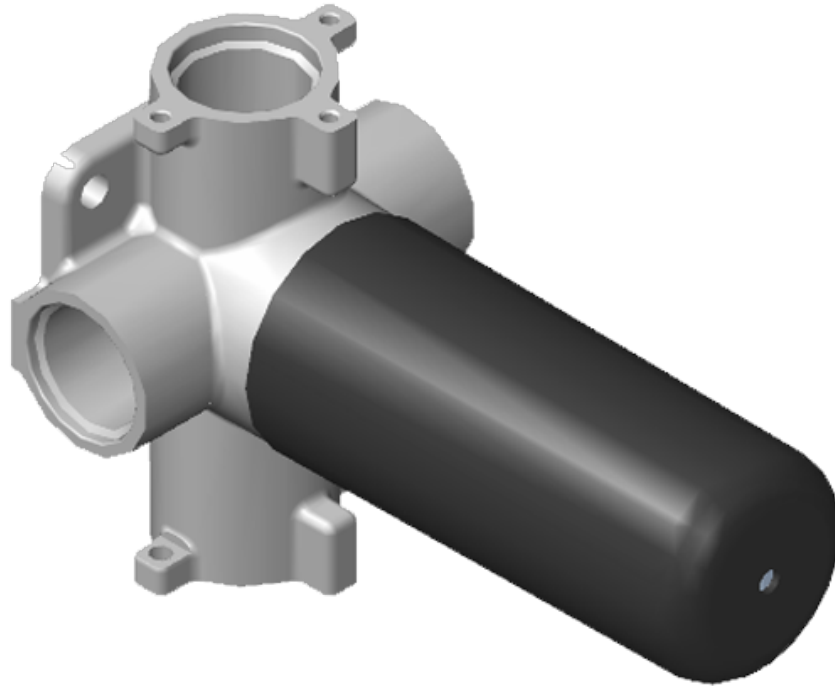

SHOWER
M-Series Full Thermostatic
Shower System with Diverter
Valve
GL2.122SG-LM45E0

GRAFF®

Information

- 3/4" thermostatic valve and trim
- 8" rain showerhead with 12" wall-mounted shower arm
- Flush-mounted swivel body sprays (3 pieces)
- Handshower set w/wall bracket
- 3-way diverter valve
- Showerhead features no-clog, easy-clean spray nozzles
- Optional extension kit
- Flow rates: showerhead \leq 1.8 max gpm, handshower \leq 1.5 max gpm, body sprays \leq 1.5 max gpm each

www.graff-faucets.com | phone: 800-954-4723

SHOWER
Phase M-Series Thermostatic
Valve Trim with Handle
G-8037-LM45E-T

GRAFF[®]

Information

- Single metal handle
- Decorative trim plate
- Use with G-8006 thermostatic rough valve
- To complete package, you must order rough valve
- ADA

Polished
Nickel

Architectural
White

G-8037-LM45E

PHASE Series

SHOWER
Three-Way Diverter Control Valve
WITH Off Function (No Pass-
Through)
G-8053

GRAFF®

Information

- ~11.4 gpm @ 60 psi
- 3/4" universal inlets/outlets with female threads
- Operates one function at a time
- Stacking inlet feature
- Supplied with protective plastic cover
- CALGreen compliant depending on functions

Polished
Nickel

Architectural
White

G-8053

M-Series

3-Way Diverter Control Valve WITH Off Function (No Pass-Through)

Product Features

- 3/4" universal inlets/outlets with female threads
- Stacking inlet feature
- Supplied with protective plastic cover
- CalGreen compliant dependent on functions