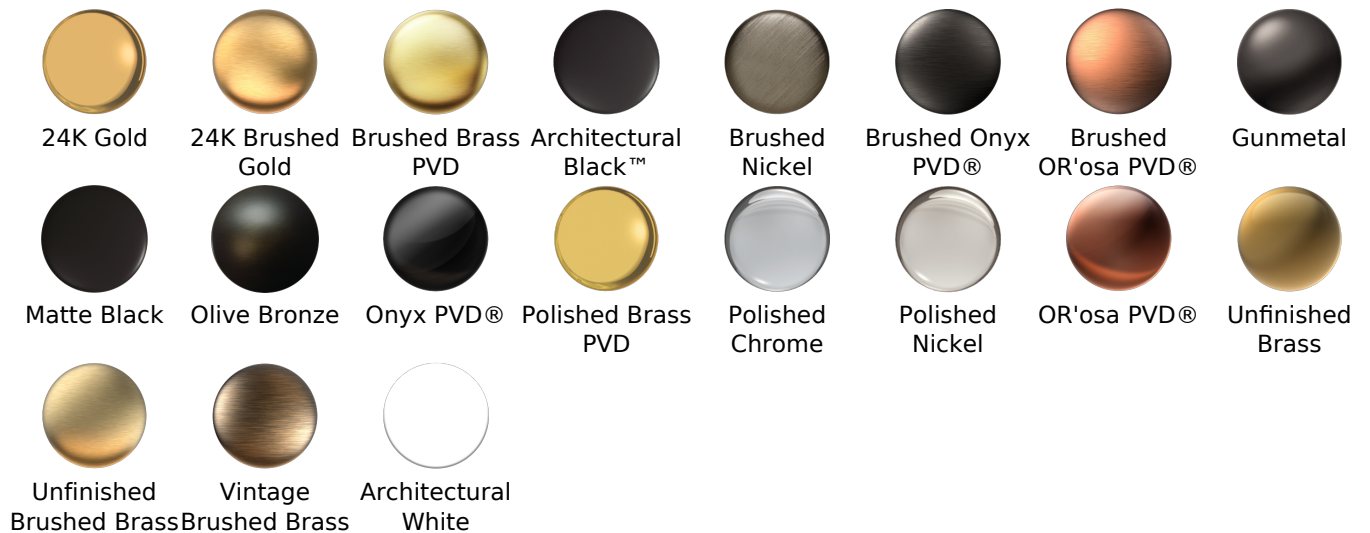

SHOWER
M-Series Valve Horizontal Trim
with Four Handles
G-8179H-C15E0-T

Information

- Four metal handles, decorative trim plate
- Use with M-Series rough valves
- ADA

Finishes

G-8179H-C15E0-T

Finezza Due Series