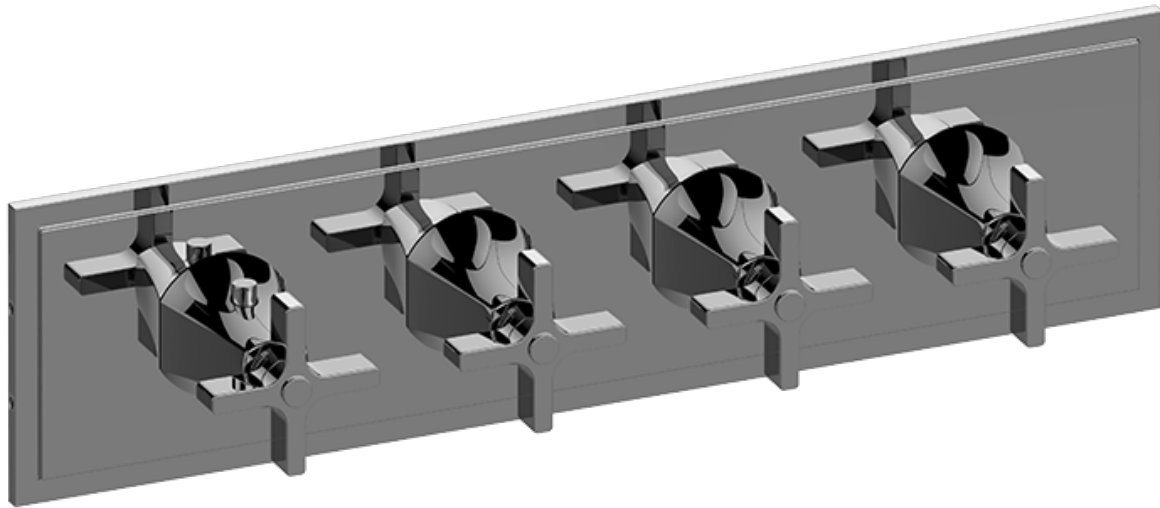

SHOWER
M-Series Valve Horizontal Trim
with Four Handles
G-8179H-C15E0-T

Information

- Four metal handles, decorative trim plate
- Use with M-Series rough valves
- ADA

Finishes

G-8179H-C15E0-T

Finezza Due Series