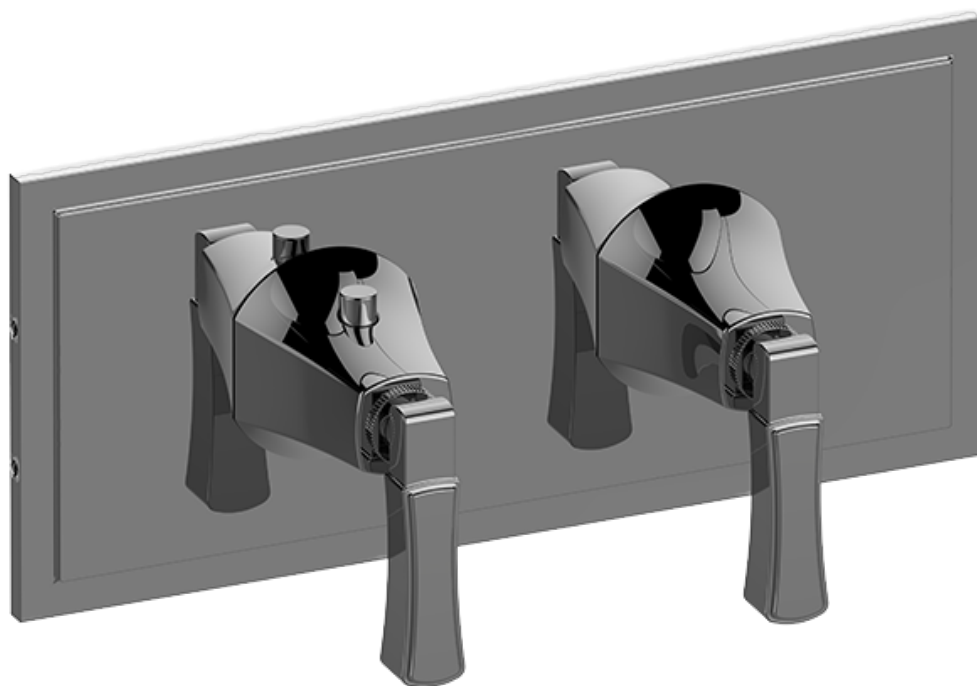

SHOWER
M-Series Valve Horizontal Trim
with Two Handles
G-8149H-LM47E0-T

Information

- Two metal handles, decorative trim plate
- Use with M-Series rough valves
- LM47E0 handles should not be used with 2-way or 3-way diverter valves
- ADA

G-8149H-LM47E0-T

Finezza Due Series