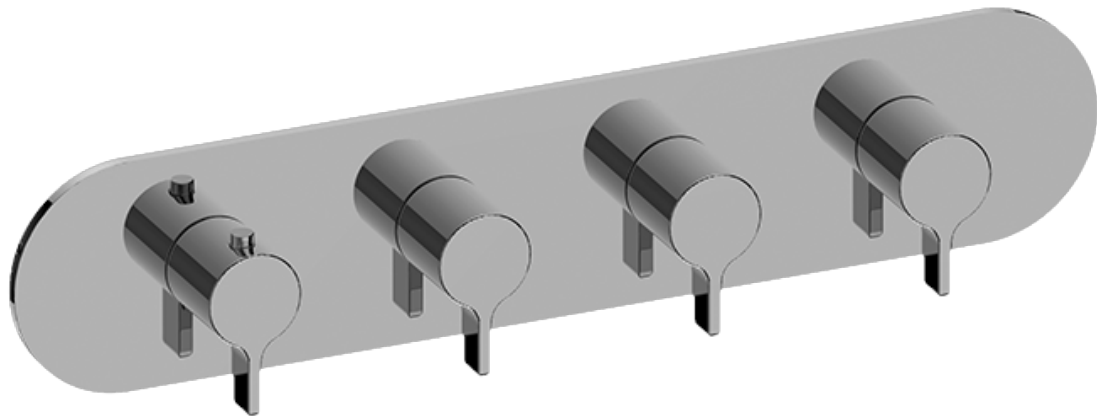

BATHROOM
Terra M-Series Valve Horizontal
Trim with Four Handles
G-8058H-LM46E0-T

GRAFF[®]

Information

- Four metal handles
- Decorative trim plate
- Multiple valve options and configurations
- To complete package, you must order rough valves
- ADA

Finishes

G-8058H-LM46E0-T

TERRA Series