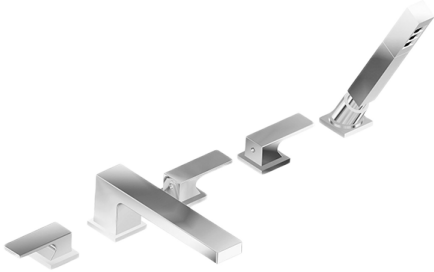

G-11251-LM55B
Incanto Collection
Roman Tub Set

Product Features

- 1 11/32" hole cutout (x5)
- Aerated flow rate ~7 gpm @45 psi
- Deck-mounted handshower and diverter set included
- Optional in-line pressure balancing valve

Available Finishes

- Polished Chrome
  G-11251-LM55B-PC
- Brushed Nickel
  G-11251-LM55B-BNI
- Polished Nickel
  G-11251-LM55B-PN
- Olive Bronze*
  G-11251-LM55B-OB*
- Brushed Gold*
  G-11251-LM55B-BAU*

* Special order finish- call for availability

Code Compliance

- ADA

Warranty

- Limited lifetime warranty

For complete warranty information go to <https://www.graff-faucets.com/en/info/faqs>

The measurements shown are for reference only. Products and specifications shown are subject to change without notice. Revised 1/2018

www.graff-designs.com | phone: 800-954-4723