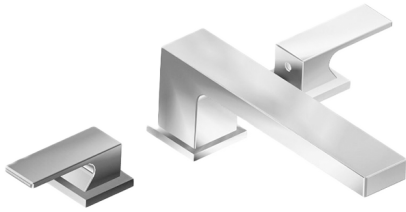

Product Features

- Matching deck-mounted handshower & diverter set available