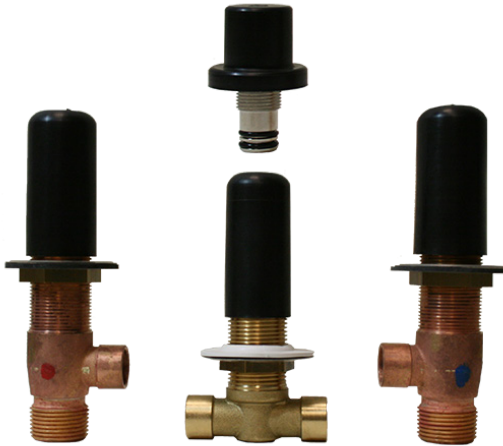

Polished Brass PVD

Polished Chrome

Polished Nickel

OR'osa PVD®

Architectural White

**G-1037**  
Rough Valve

**Product Features**

- 3/4" male NPT inlets
- Quick connect tub spout