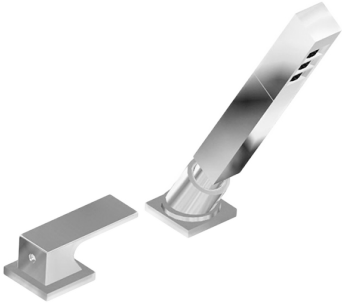

# G-11255-LM55B

Incanto Collection

Deck-Mounted Handshower & Diverter Set

**GRAFF**<sup>®</sup>  
CUTTING EDGE DESIGN