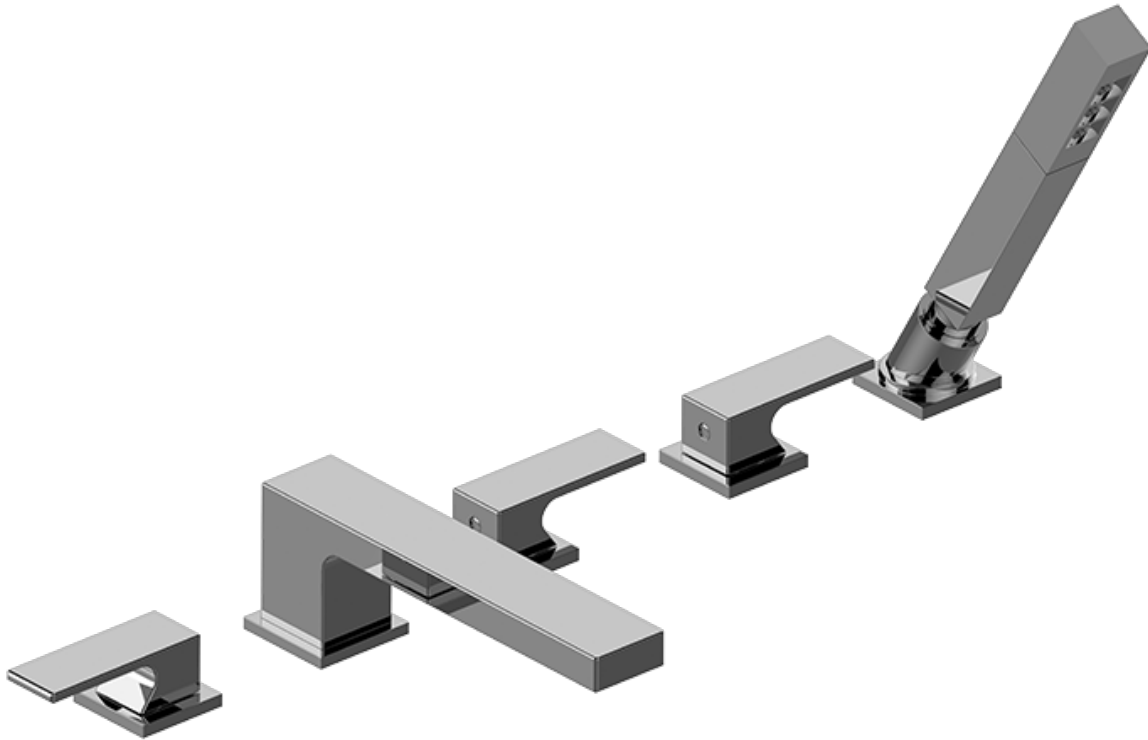

BATHROOM  
Incanto Roman Tub Set  
**G-11251-LM55B**

---

**GRAFF**<sup>®</sup>

### **Information**

- 1 11/32" hole cutout (x5)
- Aerated flow rate ~7 gpm @45 psi
- Deck-mounted handshower and diverter set included
- Optional in-line pressure balancing valve
- ADA

**G-11251-LM55B**  
 Incanto Collection  
 Roman Tub Set

**Product Features**

- 1 11/32" hole cutout (x5)
- Aerated flow rate ~7 gpm @45 psi
- Deck-mounted handshower and diverter set included
- Optional in-line pressure balancing valve

**Available Finishes**