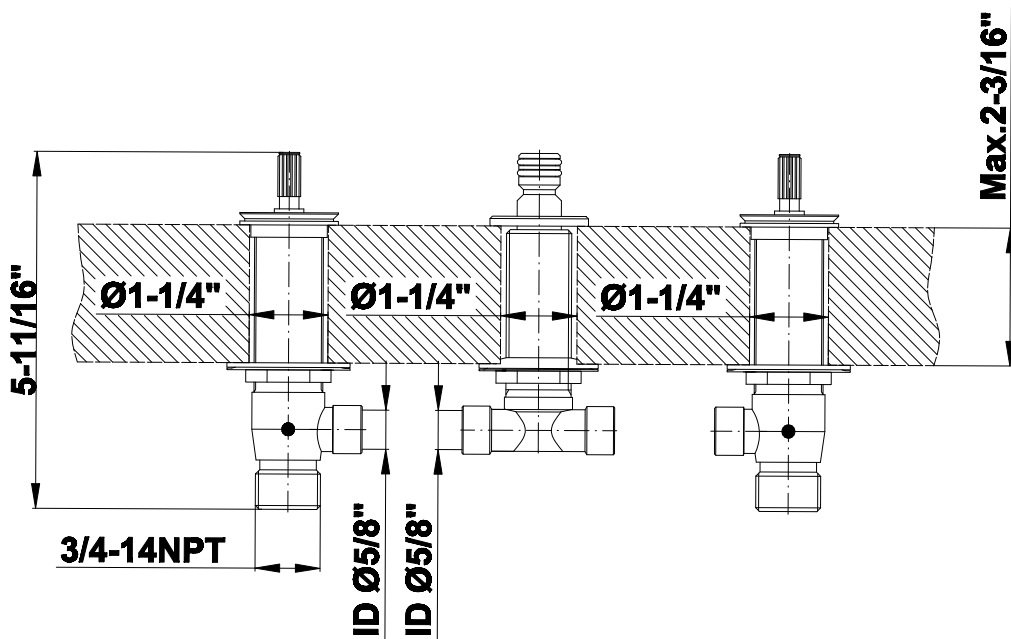

Warranty

- Limited lifetime warranty

For complete warranty information go to: www.graff-faucets.com/en/info/faqs