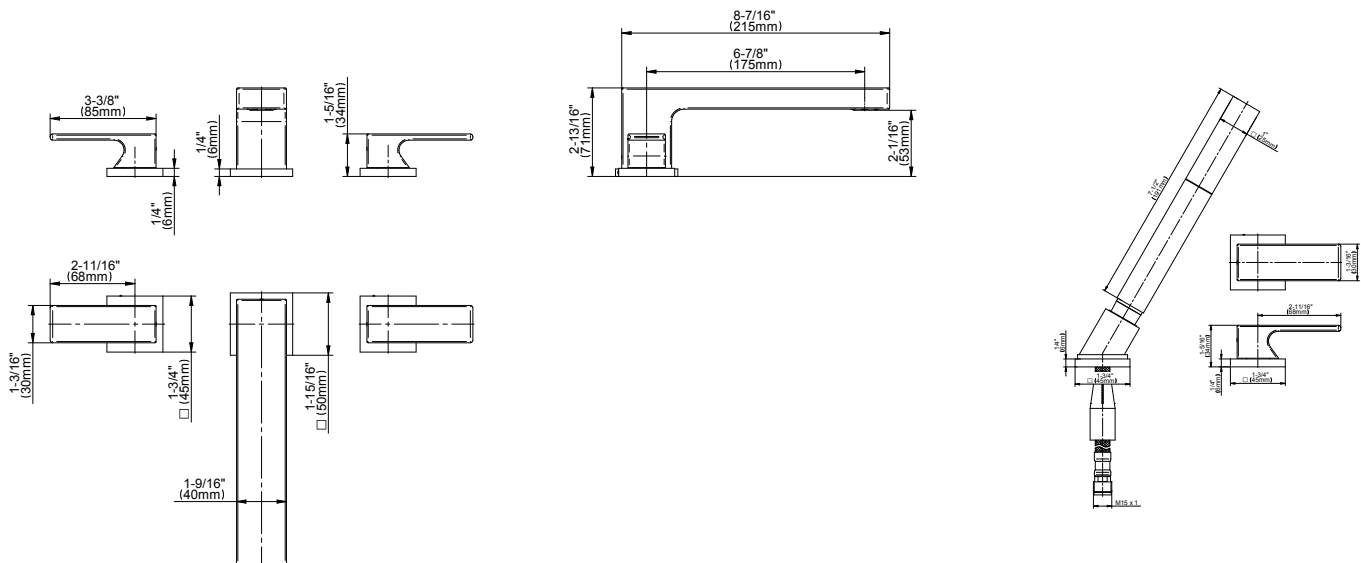

Warranty

- Limited lifetime warranty

For complete warranty information go to <https://www.graff-faucets.com/en/info/faqs>