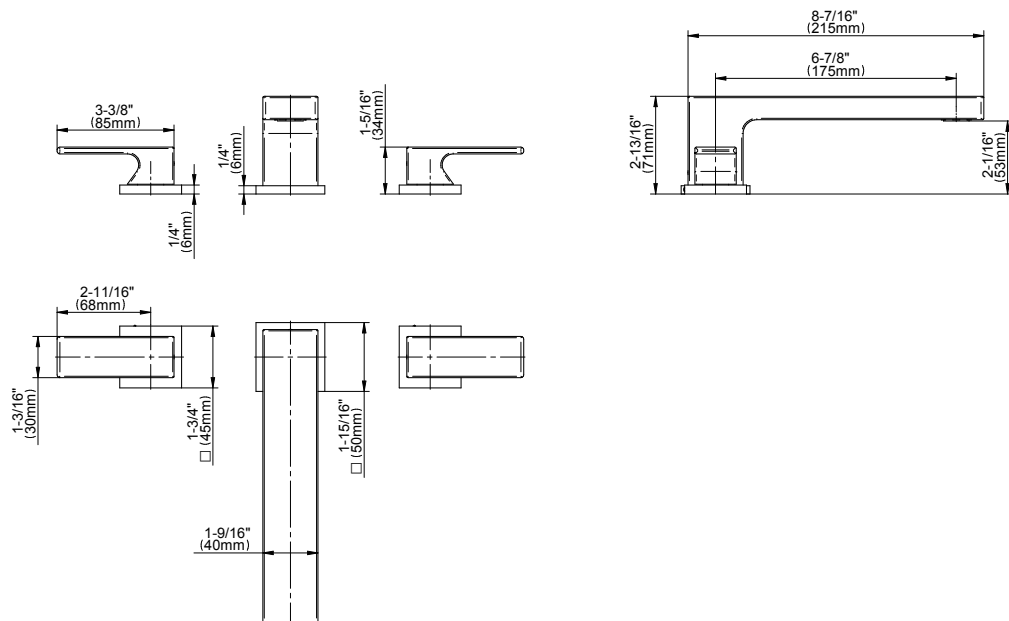

Warranty

- Limited lifetime warranty

For complete warranty information go to <https://www.graff-faucets.com/en/info/faqs>