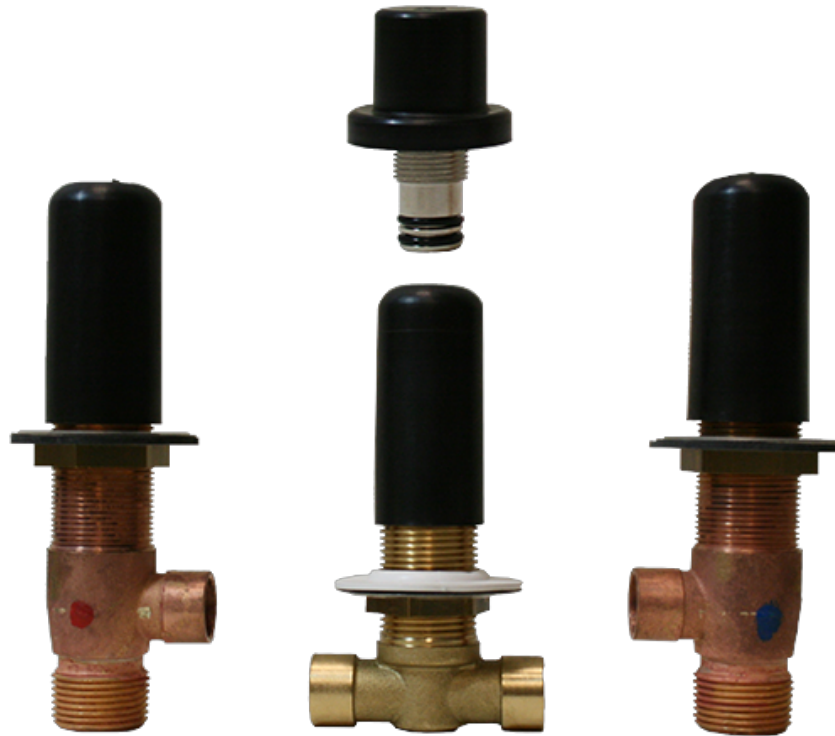

Information

- 3/4" male NPT inlets
- Quick connect tub spout

Finishes