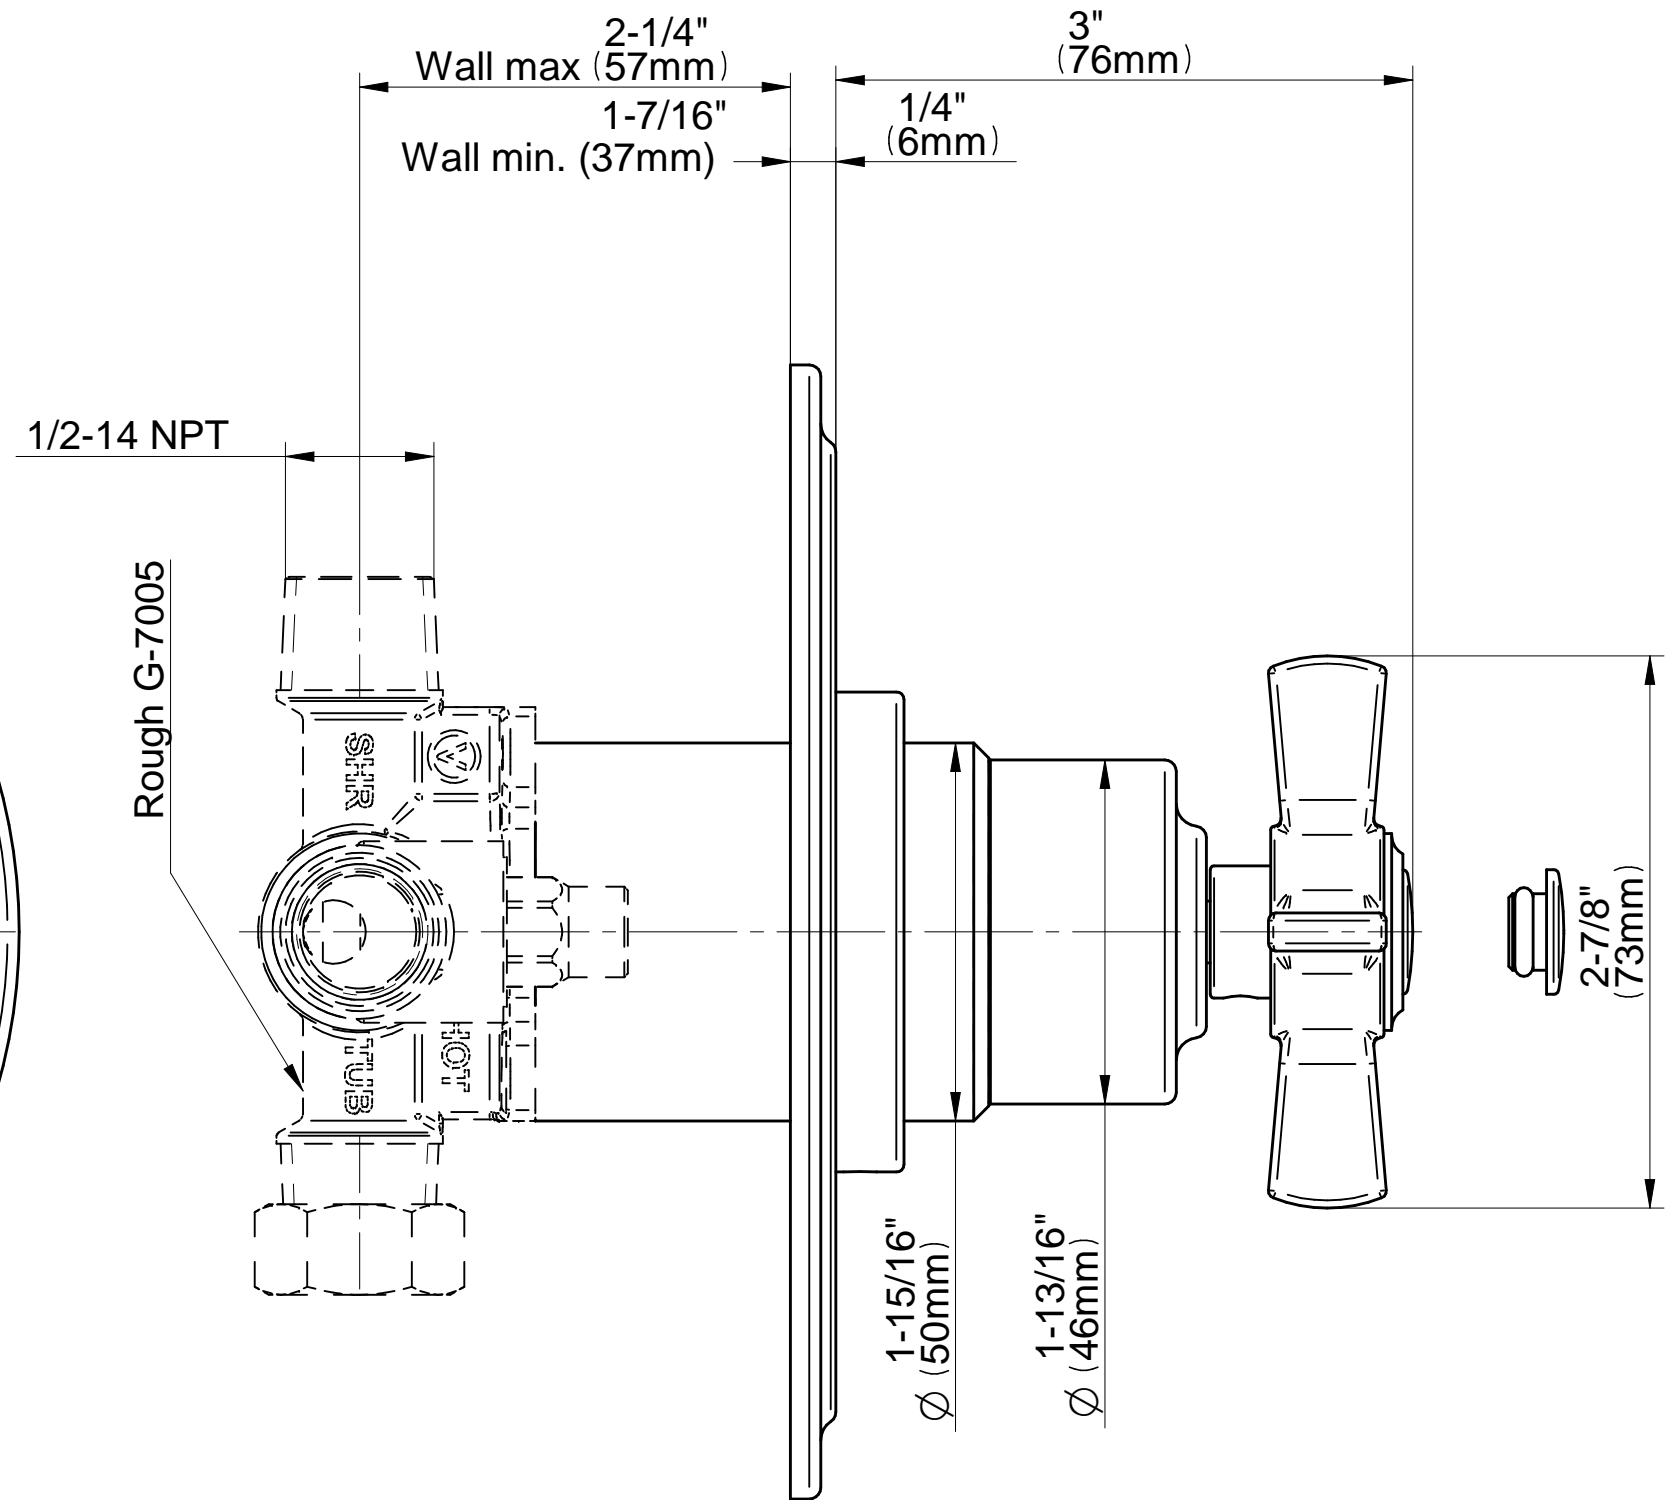

SHOWER
Pressure Balancing Valve Trim
with Handle
G-7035-C16S-T

GRAFF®

Information

- Single metal handle and decorative trim plate
- Use with G-7005 pressure balancing rough valve
- Available Fall 2017- Call for earlier availability
- ADA

G-7035-C16S-T

CAMDEN Series

SHOWER
 Concealed Pressure Balancing
 Valve Rough
G-7005

Information

- Anti-scald protection
- 1/2" universal inlets/outlets with male threads
- Built-in service stops
- For use with shower only configuration
- Supplied with protective plastic guard

Finishes

G-7005

Concealed Pressure Balancing Valve Rough

Product Features

- Anti-scald protection
- 1/2" universal inlets/outlets with male threads
- Built-in service stops
- For use with shower only configuration
- Supplied with protective plastic guard