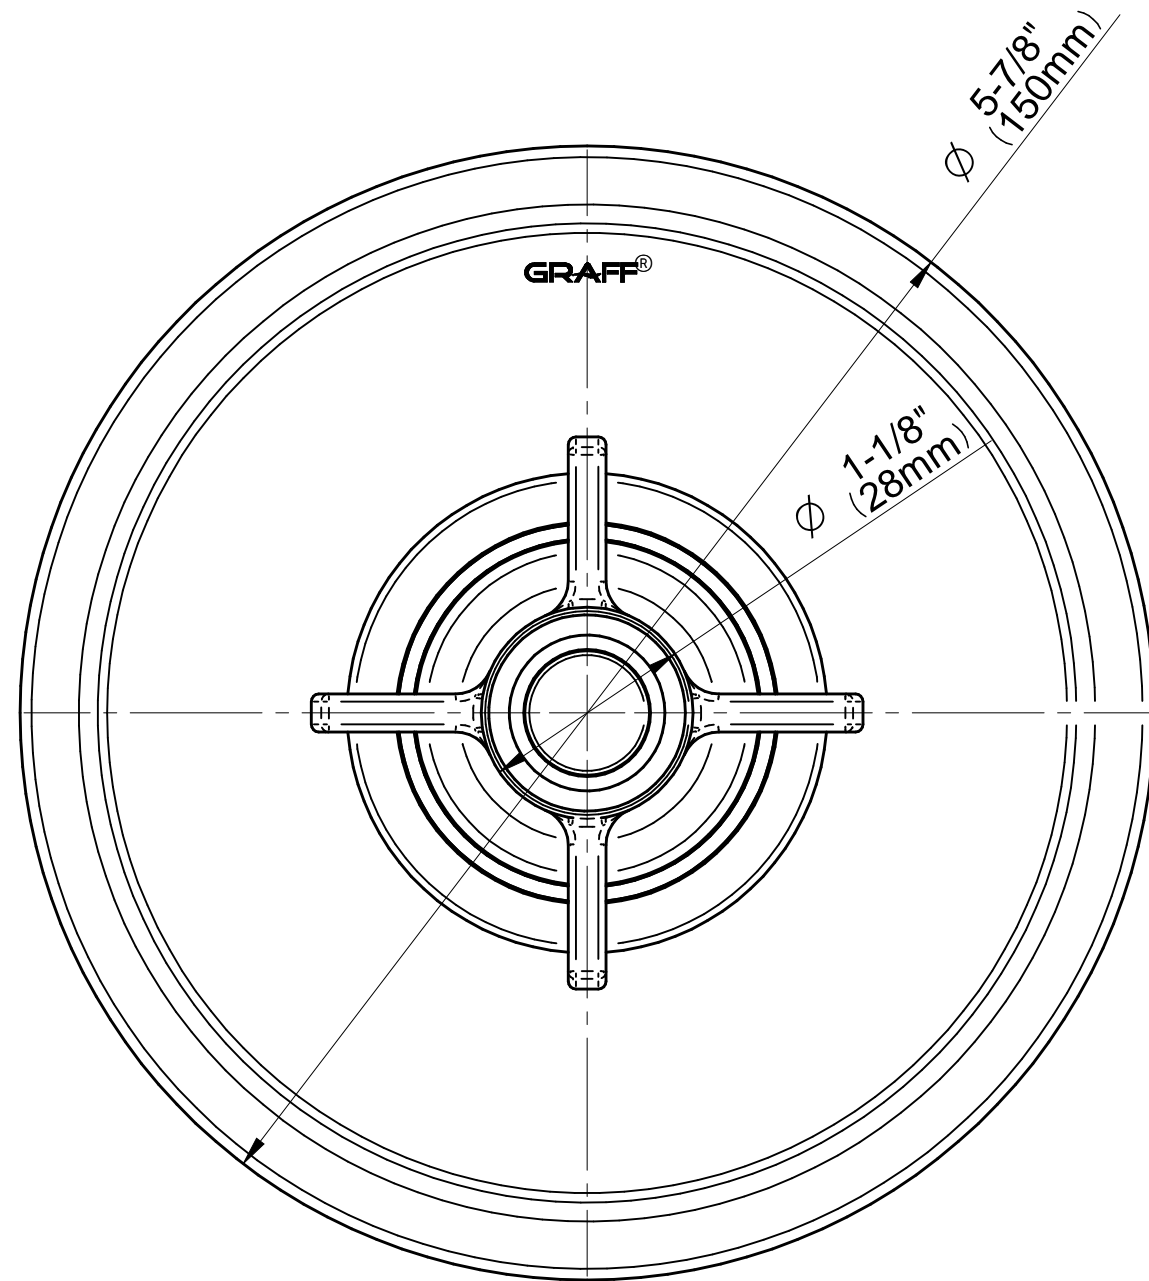

SHOWER
Pressure Balancing Valve Trim
with Handle
G-7035-C16S-T

GRAFF®

Information

- Single metal handle and decorative trim plate
- Use with G-7005 pressure balancing rough valve
- Available Fall 2017- Call for earlier availability
- ADA

G-7035-C16S-T

CAMDEN Series

SHOWER
 Concealed Pressure Balancing
 Valve Rough
G-7005

Information

- Anti-scald protection
- 1/2" universal inlets/outlets with male threads
- Built-in service stops
- For use with shower only configuration
- Supplied with protective plastic guard

Finishes

G-7005

Concealed Pressure Balancing Valve Rough

Product Features

- Anti-scald protection
- 1/2" universal inlets/outlets with male threads
- Built-in service stops
- For use with shower only configuration
- Supplied with protective plastic guard