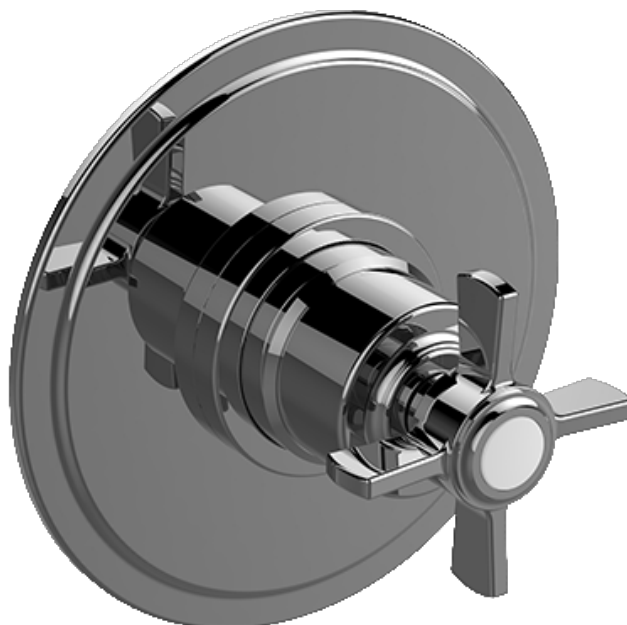

SHOWER
Pressure Balancing Valve Trim
with Handle
G-7035-C16S-T

GRAFF®

Information

- Single metal handle and decorative trim plate
- Use with G-7005 pressure balancing rough valve
- Available Fall 2017- Call for earlier availability
- ADA

G-7035-C16S-T

CAMDEN Series

SHOWER
 Concealed Pressure Balancing
 Valve Rough
G-7005

Information

- Anti-scald protection
- 1/2" universal inlets/outlets with male threads
- Built-in service stops
- For use with shower only configuration
- Supplied with protective plastic guard

Finishes

G-7005

Concealed Pressure Balancing Valve Rough

Product Features

- Anti-scald protection
- 1/2" universal inlets/outlets with male threads
- Built-in service stops
- For use with shower only configuration
- Supplied with protective plastic guard