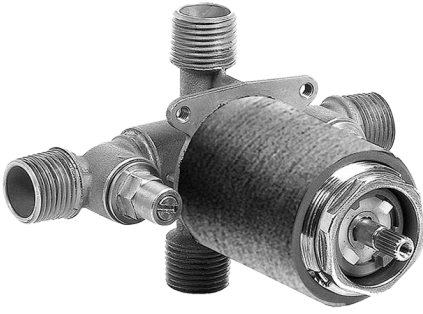

SHOWER
Pressure Balancing Valve Trim
with Handle
G-7035-C16S-T

GRAFF®

Information

- Single metal handle and decorative trim plate
- Use with G-7005 pressure balancing rough valve
- Available Fall 2017- Call for earlier availability
- ADA

G-7035-C16S-T

CAMDEN Series

SHOWER
 Concealed Pressure Balancing
 Valve Rough
G-7005

Information

- Anti-scald protection
- 1/2" universal inlets/outlets with male threads
- Built-in service stops
- For use with shower only configuration
- Supplied with protective plastic guard

Finishes

G-7005

Concealed Pressure Balancing Valve Rough

Product Features

- Anti-scald protection
- 1/2" universal inlets/outlets with male threads
- Built-in service stops
- For use with shower only configuration
- Supplied with protective plastic guard