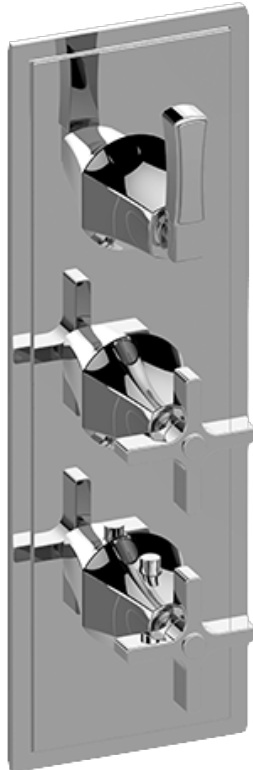

SHOWER
 Finezza DUE Thermostatic 3-Hole
 Trim Plate and Handle
G-8178-2C1L-T

Information

- Three metal handles
- Decorative trim plate
- Use with G-8006 and G-8076 or G-8077 or G-8052 or G-8053 thermostatic rough valves
- To complete package, you must order rough valves

Finishes

G-8178-2C1L-T

Finezza DUE Collection

Thermostatic 3-Hole Trim Plate and Handle

GRAFF[®]
CUTTING EDGE DESIGN

Product Features

- Three metal handles
- Decorative trim plate
- Use with G-8006 and G-8076 or G-8077 or G-8052 or G-8053 thermostatic rough valves
- To complete package, you must order rough valves

Available Finishes

- Polished Chrome
G-8178-2C1L-PC-T
- Brushed Nickel
G-8178-2C1L-BNi-T
- Polished Nickel
G-8178-2C1L-PN-T
- Olive Bronze™
G-8178-2C1L-OB-T

Warranty

- Limited lifetime warranty

For complete warranty information go to: www.graff-faucets.com/en/info/faqs