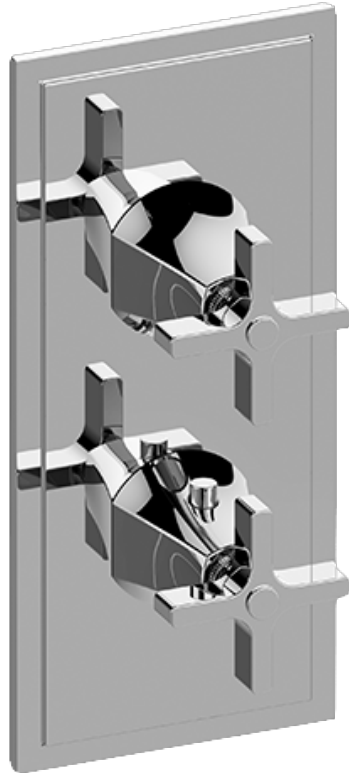

SHOWER
 Finezza DUE Thermostatic 2-Hole
 Trim Plate and Handle
G-8149-C15E0-T

Information

- Two metal handles
- Decorative trim plate
- Use with G-8006 and G-8076 or G-8077 or G-8052 or G-8053 thermostatic rough valves
- To complete package, you must order rough valves

Finishes

G-8149-C15E0-T

Finezza DUE Collection

Thermostatic 2-Hole Trim Plate and Handle

GRAFF[®]
CUTTING EDGE DESIGN

Product Features

- Two metal handles
- Decorative trim plate
- Use with G-8006 and G-8076 or G-8077 or G-8052 or G-8053 thermostatic rough valves
- To complete package, you must order rough valves

Available Finishes

- Polished Chrome
G-8149-C15E0-PC-T
- Brushed Nickel
G-8149-C15E0-BNi-T
- Polished Nickel
G-8149-C15E0-PN-T
- Olive Bronze™
G-8149-C15E0-OB-T

Warranty

- Limited lifetime warranty

For complete warranty information go to: www.graff-faucets.com/en/info/faqs