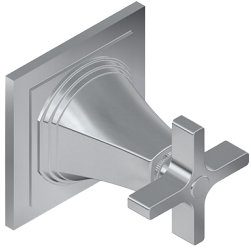

SHOWER
 Finezza UNO Stop/Volume Control
 Trim Plate and Handle
G-8099-C15E1-T

Information

- Single metal handle
- Decorative trim plate
- Use with G-8076 Stop/Volume Control rough valve with Pass-Through or G-8077 Stop/Volume Control rough valve
- To complete package, you must order rough valve

Finishes

G-8099-C15E1-T

Finezza UNO Collection

Stop/Volume Control Trim Plate and Handle

GRAFF[®]
CUTTING EDGE DESIGN

Product Features

- Single metal handle
- Decorative trim plate
- Use with G-8076 Stop/Volume Control rough valve with Pass-Through or G-8077 Stop/Volume Control rough valve
- To complete package, you must order rough valve

Available Finishes

- Polished Chrome
G-8099-C15E1-PC-T
- Brushed Nickel
G-8099-C15E1-BNi-T
- Polished Nickel
G-8099-C15E1-PN-T
- Olive Bronze™
G-8099-C15E1-OB-T

Warranty

- Limited lifetime warranty

For complete warranty information go to: www.graff-faucets.com/en/info/faqs