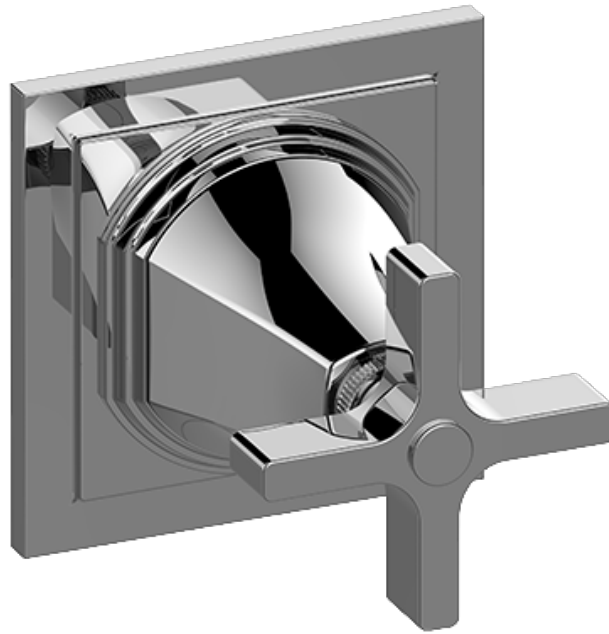

SHOWER
 Finezza UNO Stop/Volume Control
 Trim Plate and Handle
G-8099-C15E1-T

Information

- Single metal handle
- Decorative trim plate
- Use with G-8076 Stop/Volume Control rough valve with Pass-Through or G-8077 Stop/Volume Control rough valve
- To complete package, you must order rough valve

Finishes

G-8099-C15E1-T

Finezza UNO Collection

Stop/Volume Control Trim Plate and Handle

GRAFF[®]
CUTTING EDGE DESIGN

Product Features

- Single metal handle
- Decorative trim plate
- Use with G-8076 Stop/Volume Control rough valve with Pass-Through or G-8077 Stop/Volume Control rough valve
- To complete package, you must order rough valve

Available Finishes

- Polished Chrome
G-8099-C15E1-PC-T
- Brushed Nickel
G-8099-C15E1-BNi-T
- Polished Nickel
G-8099-C15E1-PN-T
- Olive Bronze™
G-8099-C15E1-OB-T

Warranty

- Limited lifetime warranty

For complete warranty information go to: www.graff-faucets.com/en/info/faqs