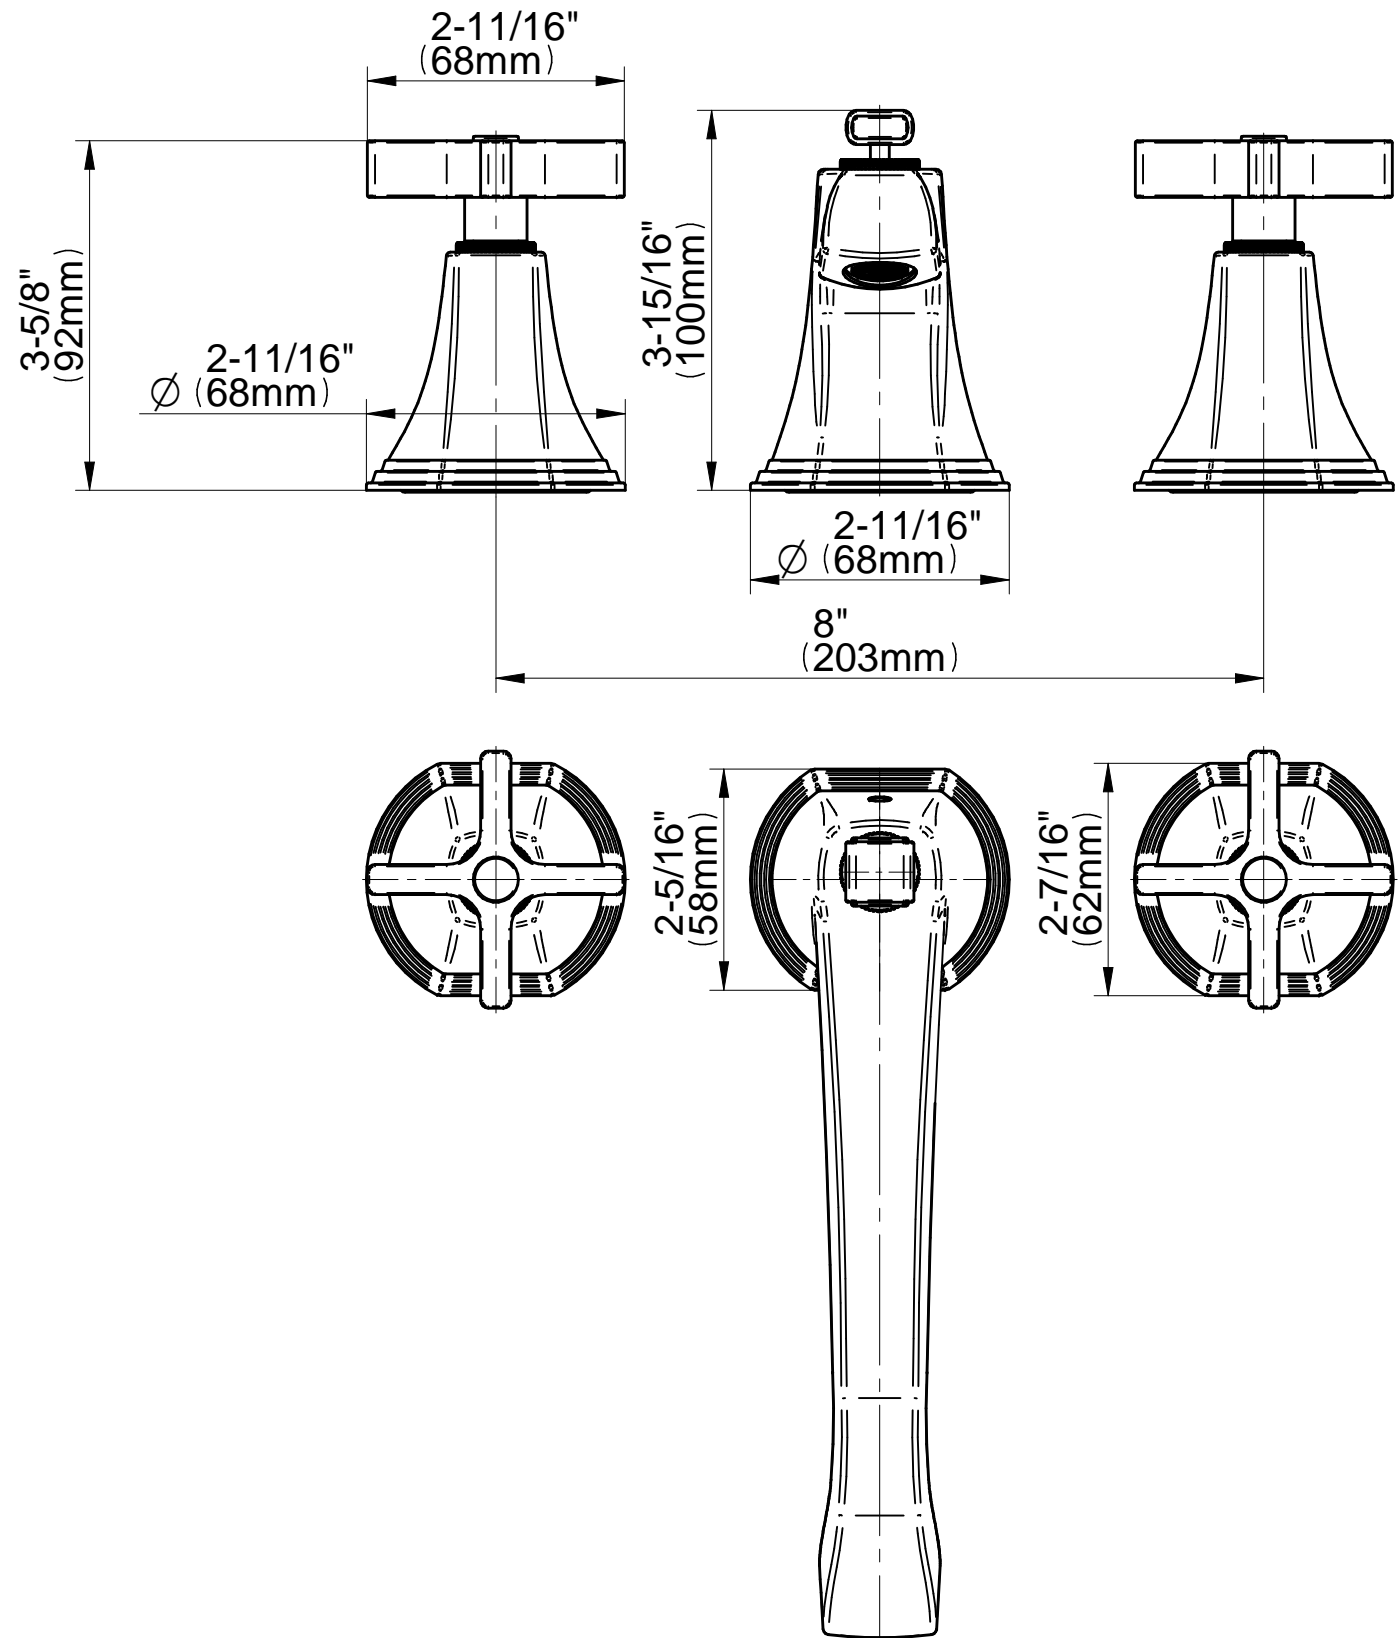

BATHROOM
Finezza UNO Roman Tub
G-6850-C15B

GRAFF®

Information

- Aerated Flow Rate ~7 gpm @45 psi
- Matching deck-mounted handshower & diverter set available

G-6850-C15B-T

FINEZZA UNO Series

Information

- 3/4" male NPT inlets
- Quick connect tub spout

Finishes

Product Features

- 3/4" male NPT inlets
- Quick connect tub spout

Warranty

- Limited lifetime warranty

For complete warranty information go to: www.graff-faucets.com/en/info/faqs

Information

- Aerated Flow Rate ~7 gpm @45 psi
- Matching deck-mounted handshower & diverter set available