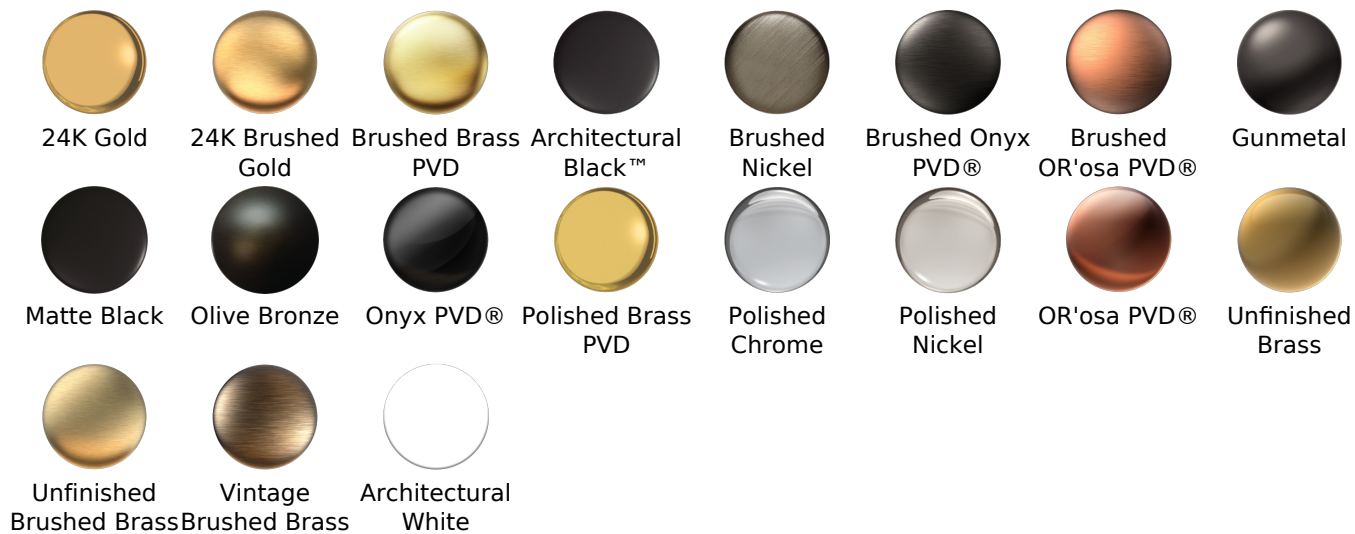

BATHROOM
Finezza UNO Roman Tub
G-6850-C15B

GRAFF®

Information

- Aerated Flow Rate ~7 gpm @45 psi
- Matching deck-mounted handshower & diverter set available

G-6850-C15B-T

FINEZZA UNO Series

Information

- 3/4" male NPT inlets
- Quick connect tub spout

Finishes

Product Features

- 3/4" male NPT inlets
- Quick connect tub spout

Warranty

- Limited lifetime warranty

For complete warranty information go to: www.graff-faucets.com/en/info/faqs

Information

- Aerated Flow Rate ~7 gpm @45 psi
- Matching deck-mounted handshower & diverter set available

Finishes

G-6850-C15B-T

FINEZZA UNO Series