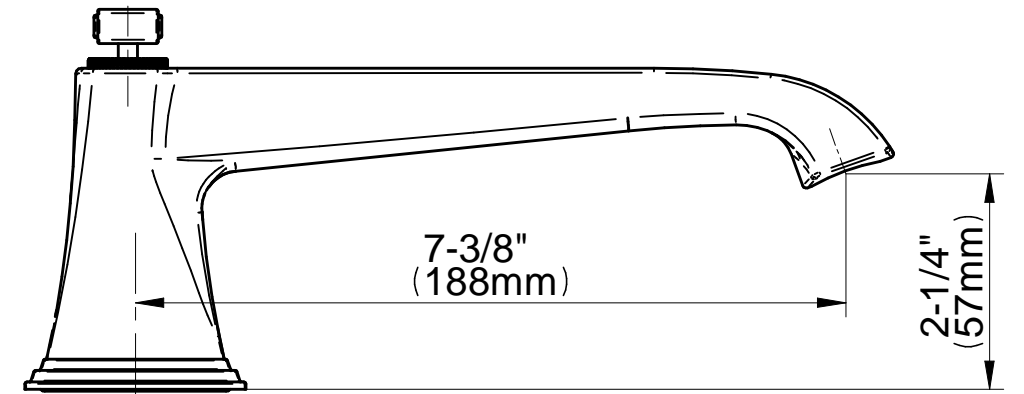

BATHROOM
Finezza UNO Roman Tub
G-6850-C15B

GRAFF®

Information

- Aerated Flow Rate ~7 gpm @45 psi
- Matching deck-mounted handshower & diverter set available

G-6850-C15B-T

FINEZZA UNO Series

Information

- 3/4" male NPT inlets
- Quick connect tub spout

Finishes

Product Features

- 3/4" male NPT inlets
- Quick connect tub spout

Warranty

- Limited lifetime warranty

For complete warranty information go to: www.graff-faucets.com/en/info/faqs

Information

- Aerated Flow Rate ~7 gpm @45 psi
- Matching deck-mounted handshower & diverter set available