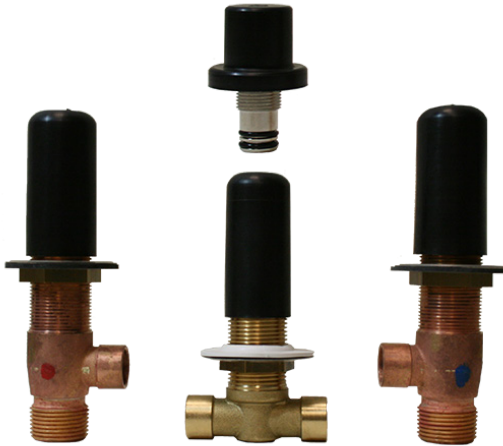

BATHROOM
Finezza UNO Roman Tub
G-6850-C15B

GRAFF®

Information

- Aerated Flow Rate ~7 gpm @45 psi
- Matching deck-mounted handshower & diverter set available

G-6850-C15B-T

FINEZZA UNO Series

Information

- 3/4" male NPT inlets
- Quick connect tub spout

Finishes

Product Features

- 3/4" male NPT inlets
- Quick connect tub spout

Warranty

- Limited lifetime warranty

For complete warranty information go to: www.graff-faucets.com/en/info/faqs

Information

- Aerated Flow Rate ~7 gpm @45 psi
- Matching deck-mounted handshower & diverter set available