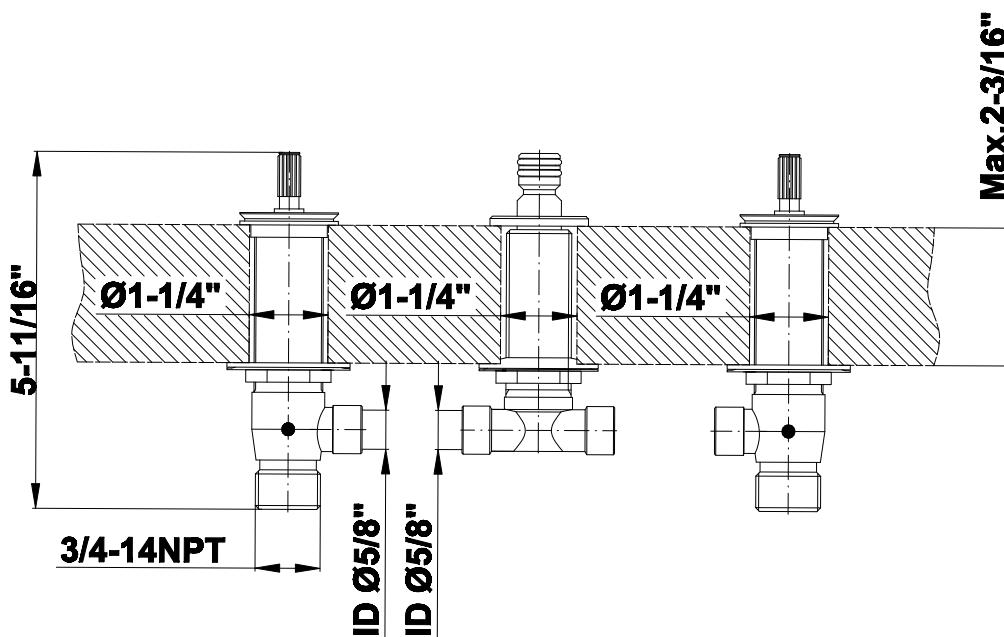

BATHROOM
Finezza UNO Roman Tub
G-6850-C15B

GRAFF®

Information

- Aerated Flow Rate ~7 gpm @45 psi
- Matching deck-mounted handshower & diverter set available

G-6850-C15B-T

FINEZZA UNO Series

Information

- 3/4" male NPT inlets
- Quick connect tub spout

Finishes

Product Features

- 3/4" male NPT inlets
- Quick connect tub spout

Warranty

- Limited lifetime warranty

For complete warranty information go to: www.graff-faucets.com/en/info/faqs

Information

- Aerated Flow Rate ~7 gpm @45 psi
- Matching deck-mounted handshower & diverter set available