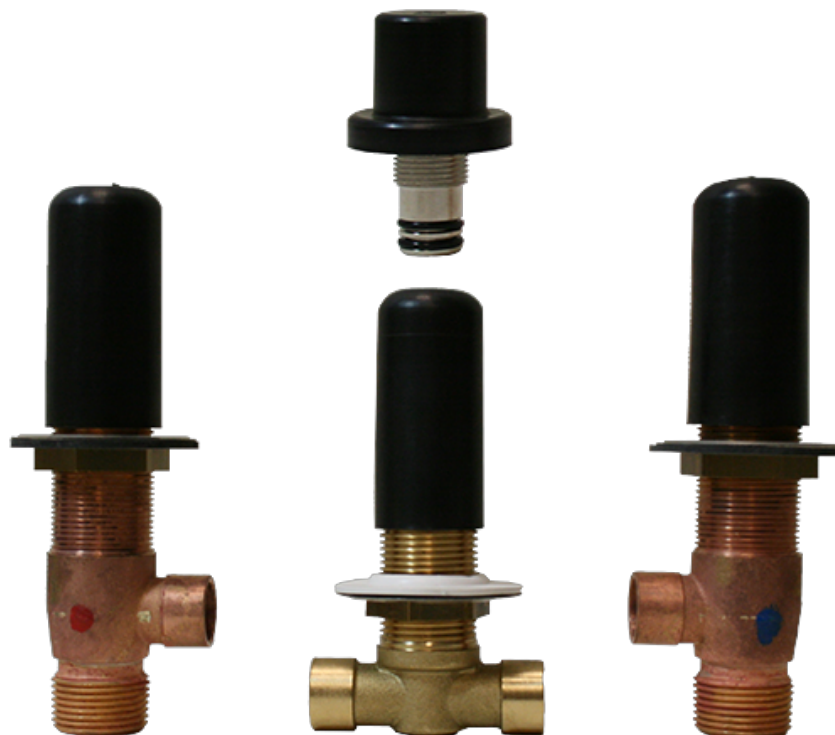

BATHROOM
Finezza UNO Roman Tub
G-6850-C15B

GRAFF®

Information

- Aerated Flow Rate ~7 gpm @45 psi
- Matching deck-mounted handshower & diverter set available

G-6850-C15B-T

FINEZZA UNO Series

Information

- 3/4" male NPT inlets
- Quick connect tub spout

Finishes

Product Features

- 3/4" male NPT inlets
- Quick connect tub spout

Warranty

- Limited lifetime warranty

For complete warranty information go to: www.graff-faucets.com/en/info/faqs

Information

- Aerated Flow Rate ~7 gpm @45 psi
- Matching deck-mounted handshower & diverter set available