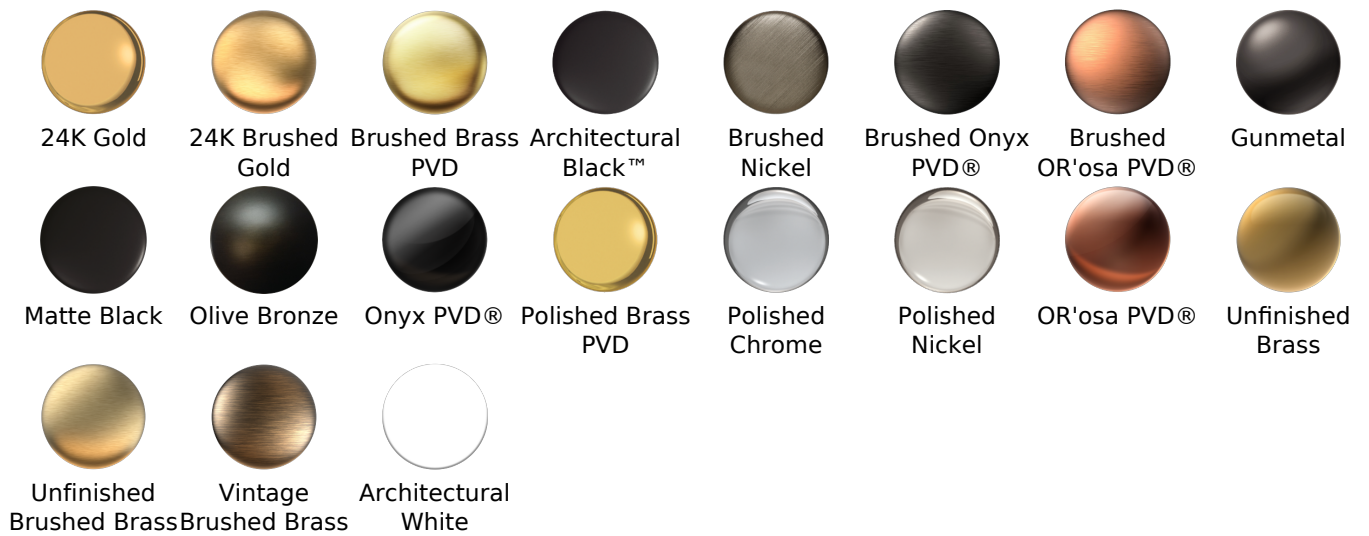

Finishes

Product Features

- 3/4" male NPT inlets
- Quick connect tub spout

Warranty

- Limited lifetime warranty

For complete warranty information go to: www.graff-faucets.com/en/info/faqs

Information

- Aerated Flow Rate ~7 gpm @45 psi
- Matching deck-mounted handshower & diverter set available

Finishes

G-6850-C15B-T

FINEZZA UNO Series