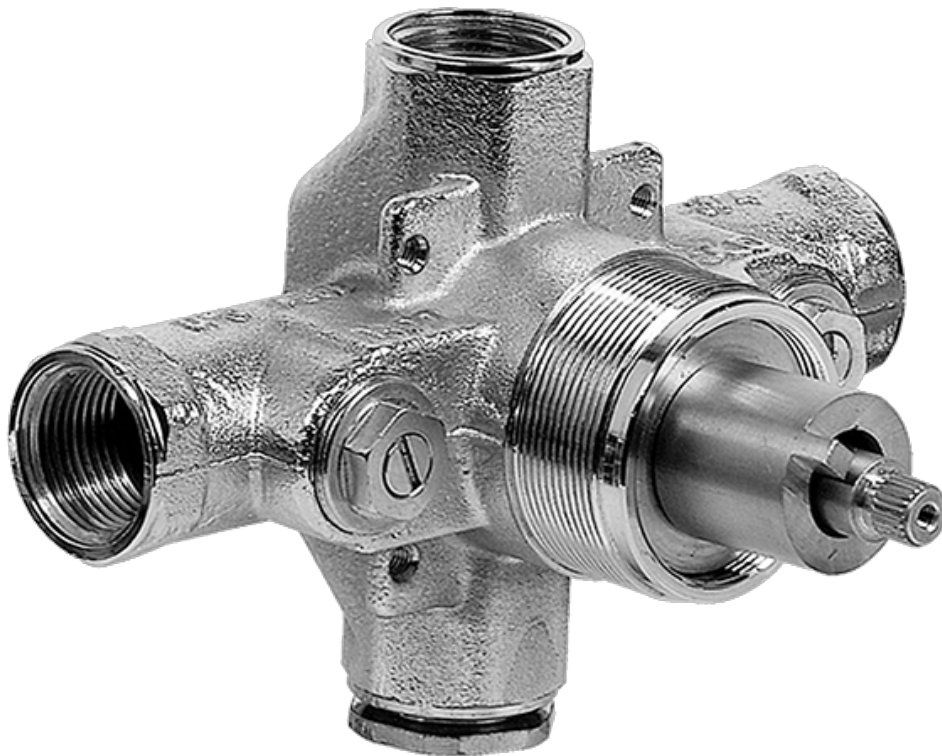

SHOWER  
Ceiling-Mount Shower System  
w/Diverter Valve  
**AQ5.000A-LM38S**

---

**GRAFF®**

## Information

- Wall-mounted, battery-powered controller and holder; controls LED chromotherapy lighting
- Rainfall, rain curtain and cascade water functions
- No-clog, easy-clean spray nozzles
- Showerhead flow rate  $\leq 2.5$  gpm
- Includes trim plate & handle and diverter valve
- ADA

## Information

- 18.4 gpm @ 60 psi
- 3/4" universal inlets/outlets with female threads
- Built-in service stops
- Complete serviceability from front of all units
- Supplied with protective plastic cover
- Thermostatic valve uses a paraffin wax cartridge

## Finishes

Polished  
Chrome

SHOWER  
Qubic SOLID Trim Plate w/Handle  
**G-8041-LM38S-T**

**GRAFF**<sup>®</sup>