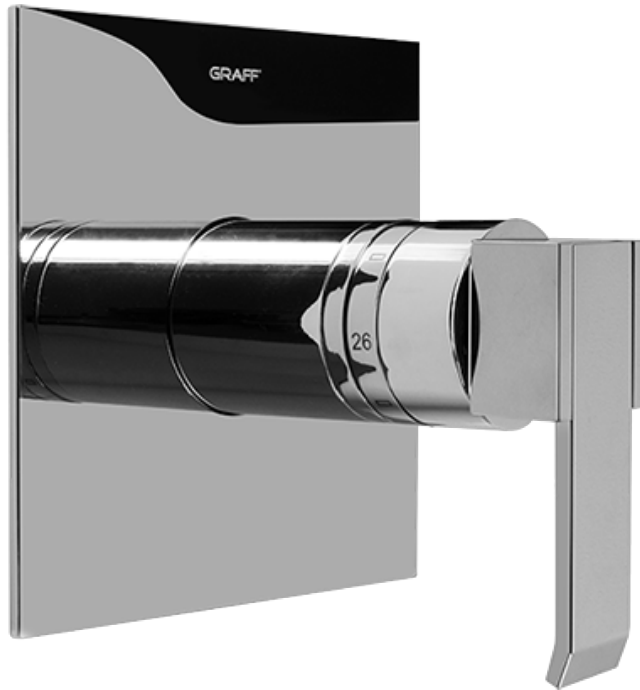

SHOWER  
Ceiling-Mount Shower System  
w/Diverter Valve  
**AQ5.000A-LM38S**

---

**GRAFF®**

## Information

- Wall-mounted, battery-powered controller and holder; controls LED chromotherapy lighting
- Rainfall, rain curtain and cascade water functions
- No-clog, easy-clean spray nozzles
- Showerhead flow rate  $\leq 2.5$  gpm
- Includes trim plate & handle and diverter valve
- ADA

## Information

- 18.4 gpm @ 60 psi
- 3/4" universal inlets/outlets with female threads
- Built-in service stops
- Complete serviceability from front of all units
- Supplied with protective plastic cover
- Thermostatic valve uses a paraffin wax cartridge

## Finishes

Polished  
Chrome

SHOWER  
Qubic SOLID Trim Plate w/Handle  
**G-8041-LM38S-T**

**GRAFF**<sup>®</sup>