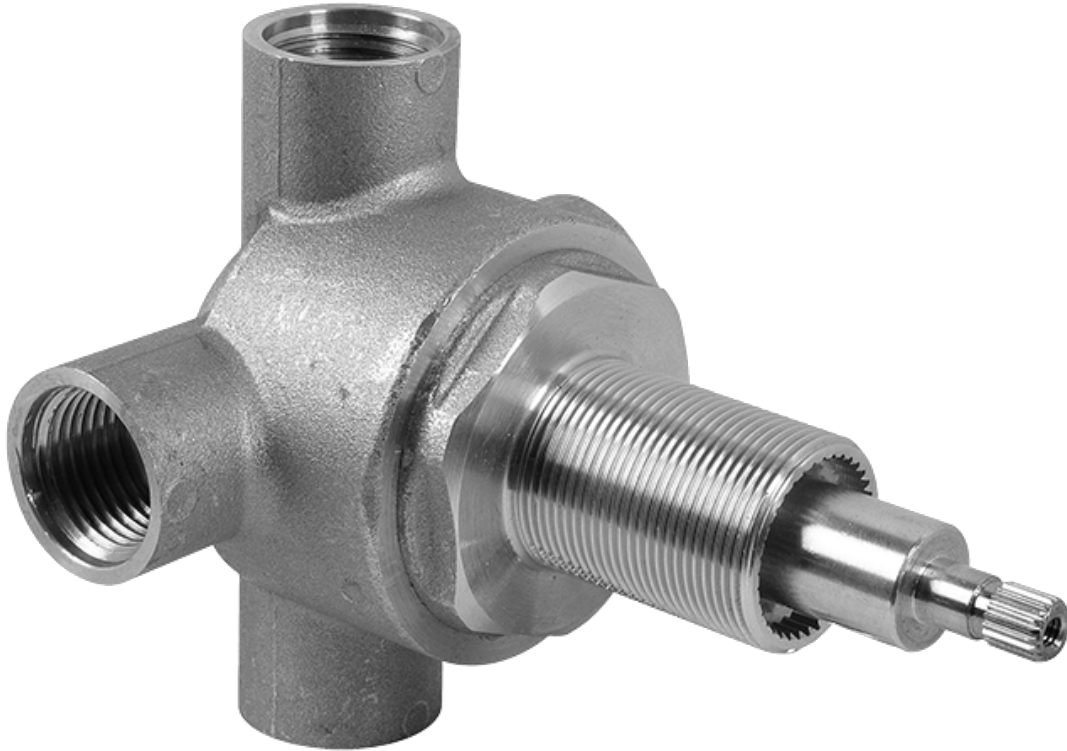

SHOWER  
Ceiling-Mount Shower System  
w/Diverter Valve  
**AQ5.000A-LM38S**

---

**GRAFF®**

## Finishes

Polished  
Chrome

SHOWER  
Qubic SOLID Trim Plate w/Handle  
**G-8041-LM38S-T**

**GRAFF**<sup>®</sup>

# G-8041

SHOWER  
3-Way High Flow Transfer Rough  
Valve WITH off function  
**G-8050**

---

**GRAFF®**

## Information

- Intended for use with Thermostatic Shower Systems
- 1/2" 3-way diverter valve with 3 outlets and off function
- Universal inlets/outlets with female threads
- Operates one function at a time
- Supplied with protective plastic cover
- CALGreen compliant depending on functions
- CALGreen