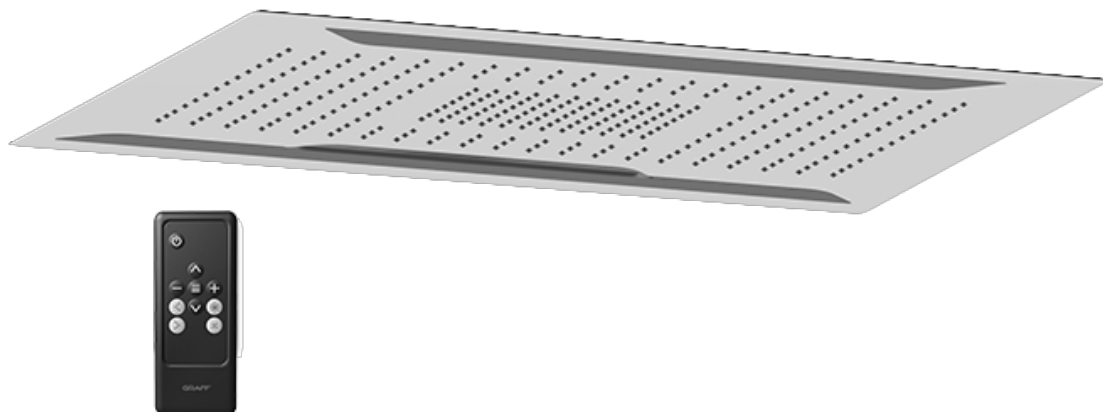

SHOWER
Ceiling-Mount Showerhead
System
G-8221

GRAFF®

Information

- Rainfall, rain curtain and cascade water functions
- 6-color LED chromotherapy lighting
- Battery powered LED controller with wall-mounted holder
- No-clog, easy-clean spray nozzles
- Showerhead flow rate ≤ 1.8 max gpm
- CALGreen

Finishes