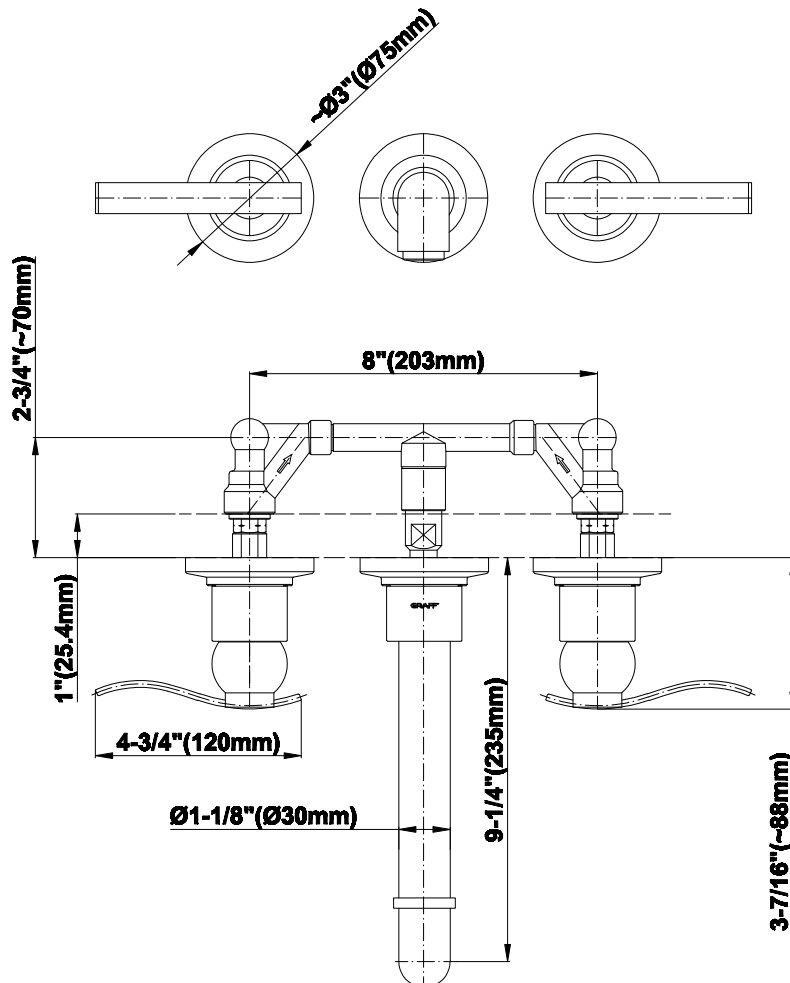

The measurements shown are for reference only. Products and specifications shown are subject to change without notice. Revised 11/2017

www.graff-faucets.com | phone: 800-954-4723