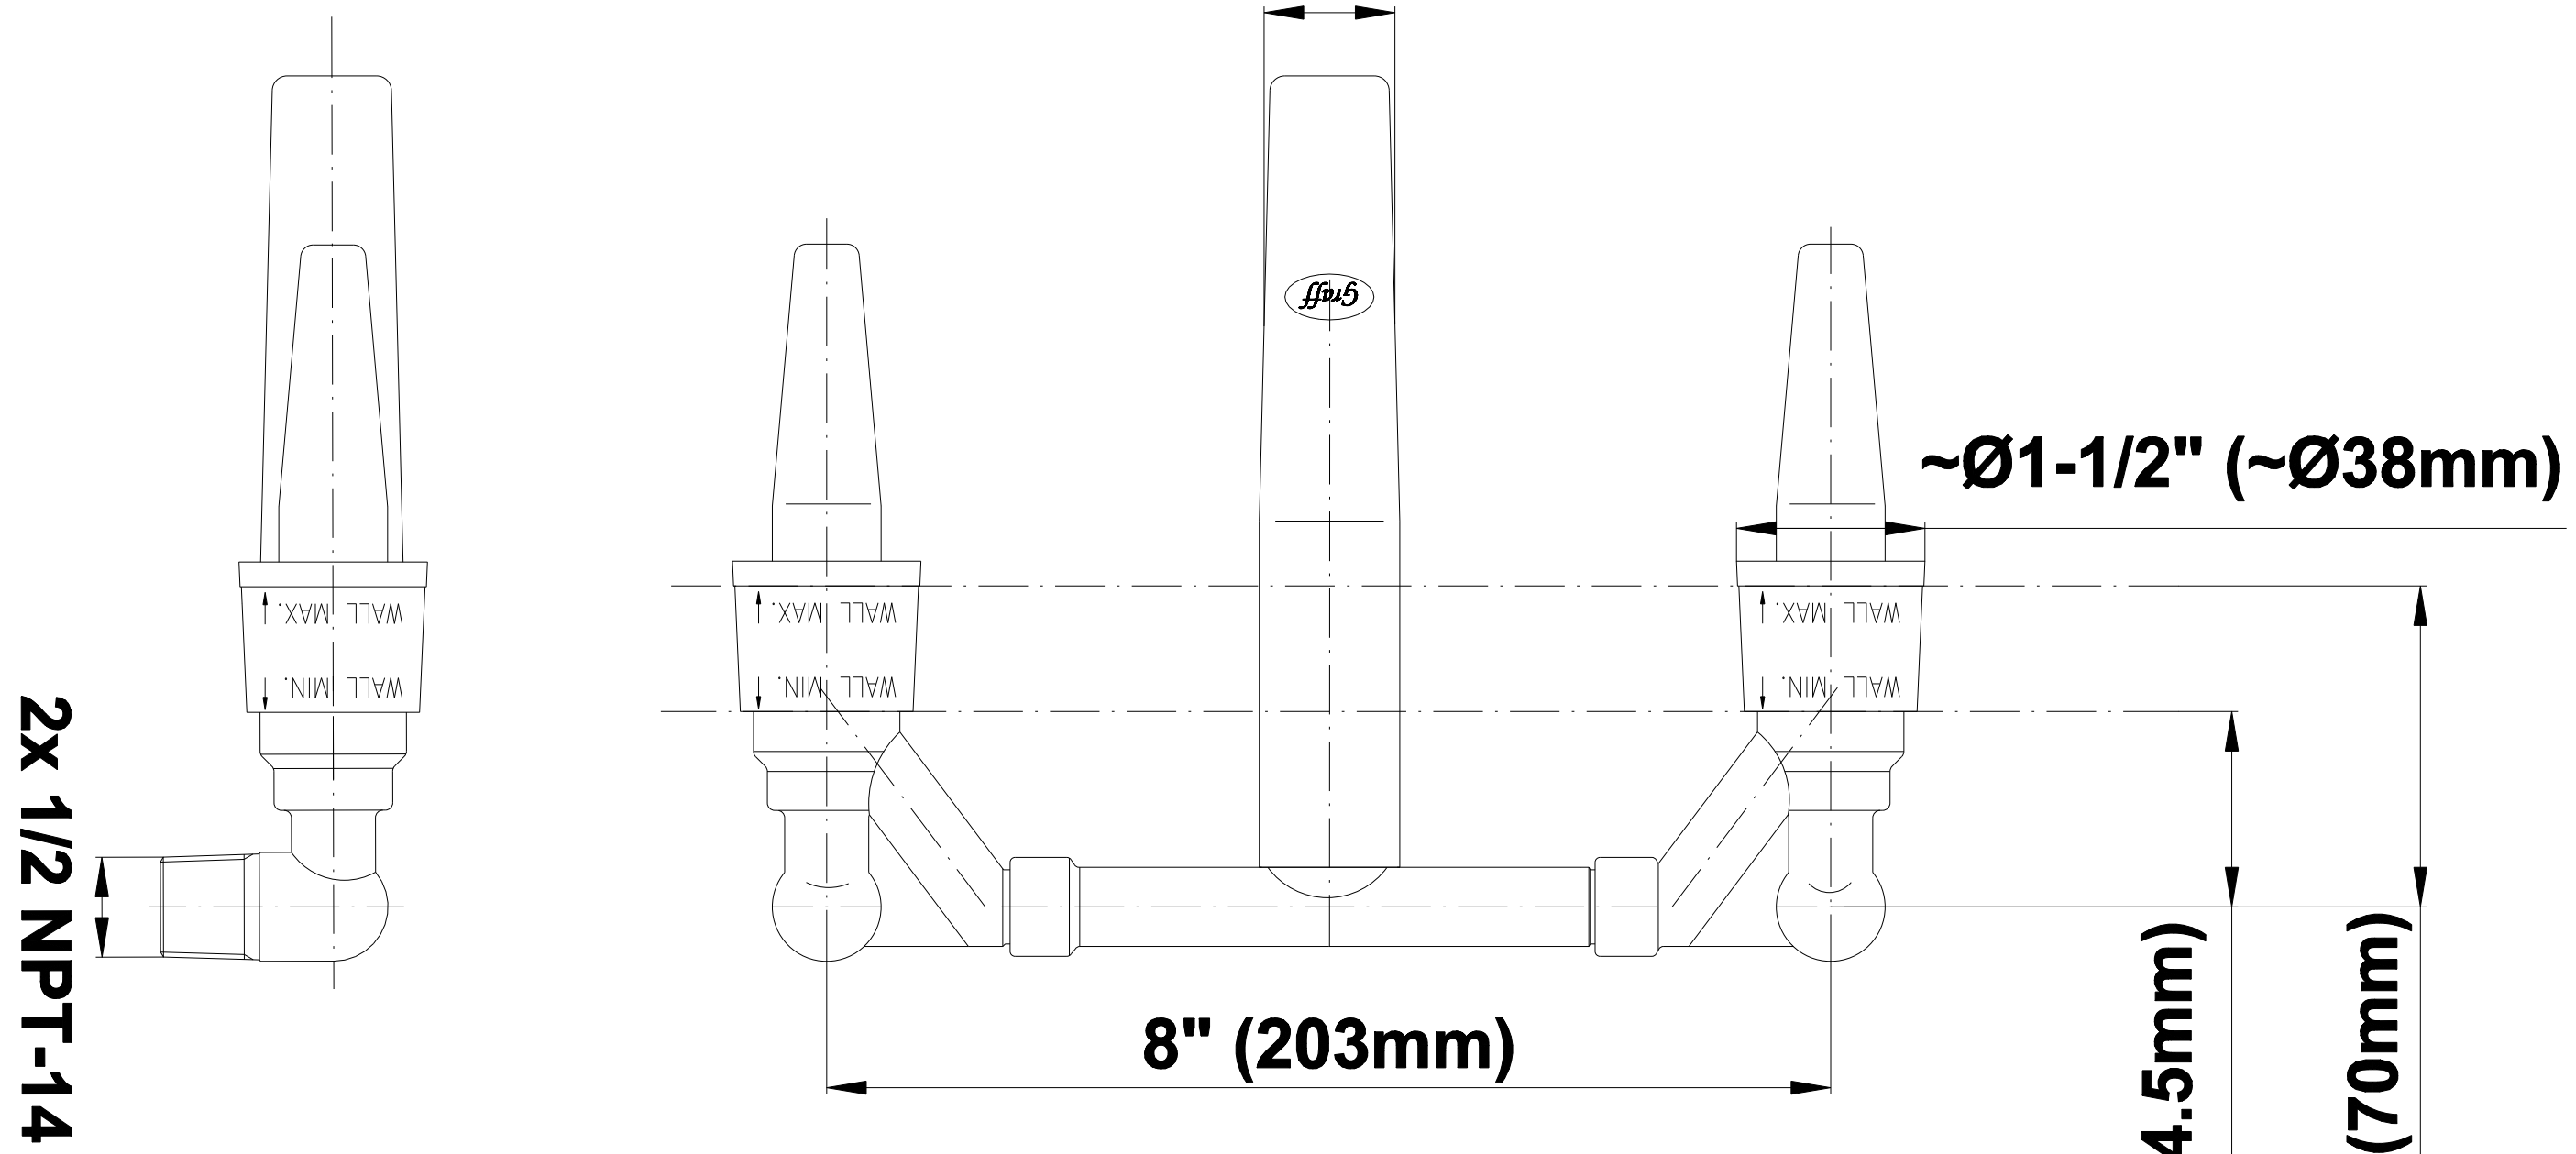

Polished
Nickel

Steelnox®
(Satin Nickel)

Vintage
Brushed Brass

~Ø1-1/8" (~Ø29mm)

2x 1/2 NPT-14

~Ø1-1/2" (~Ø38mm)

8" (203mm)

Wall Min: 1-3/4" (44.5mm)

Wall Max: 2-3/4" (70mm)

Valve Rough G-1005

BATHROOM
Bali Wall-Mounted Lavatory
Faucet
G-2131-LM20B

GRAFF®

Information

- Wall-mount spout and handle installation on 8" centers
- Aerated flow rate ≤ 1.2 max gpm
- 9-1/4" spout reach
- Drain assembly not included
- Optional Matching Decorative Trap G-9973
- ADA
- CALGreen