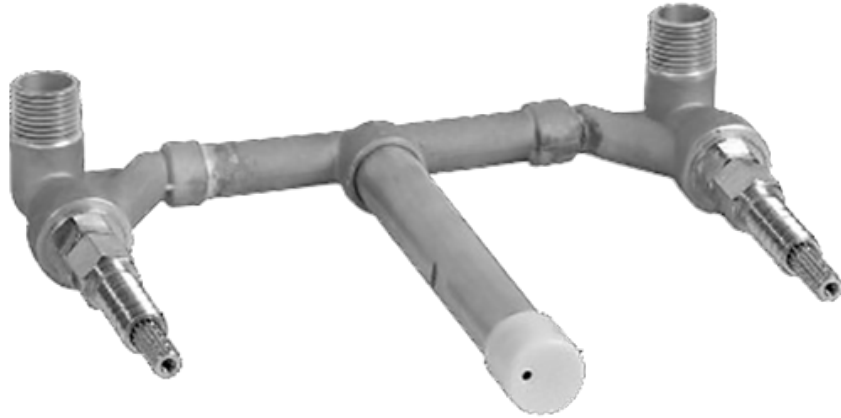

BATHROOM
Rough Valve
G-1005

GRAFF®

Finishes