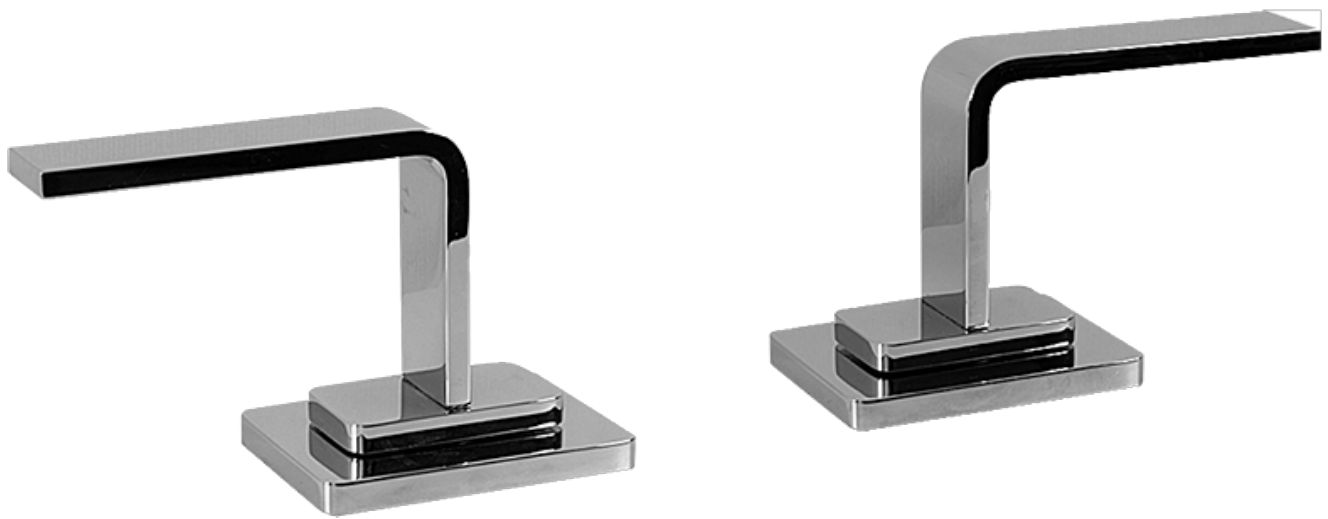

BATHROOM
Immersion Lavatory Handle Set -
Deck-Mounted
LM40-VS

GRAFF®

Information

- ADA

Finishes

24K Gold

24K Brushed
Gold

Architectural
Black™

Matte Black

Polished
Chrome

Polished
Nickel

Steelnox®
(Satin Nickel)

Architectural
White