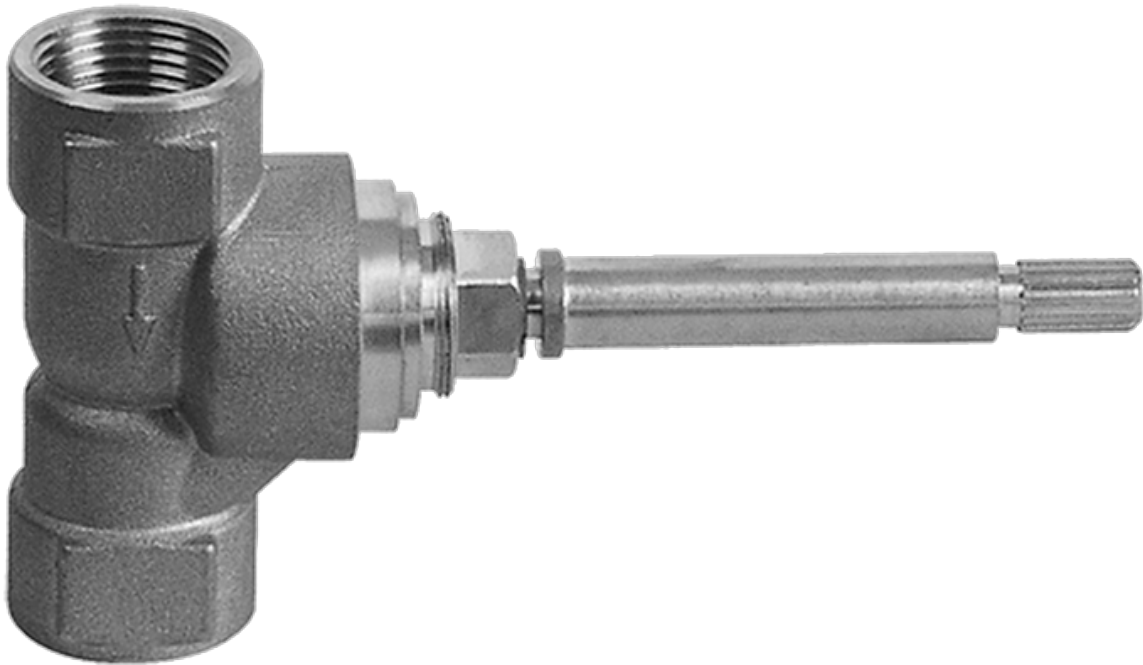

## Information

- 3/4" thermostatic valve and trim
- G-8201 dual-function showerhead, with rainfall & cascade settings, features 134 no clog, easy-clean spray nozzles
- Single LED light with 6 color variations
- Swivel body sprays (3 pieces)
- Handshower set w/wall bracket
- Stop/volume control valves and trim (4 pieces)
- 3/4" thermostatic rough valve flow rate ~18 gpm @ 60 psi
- Flow Rates: rainfall  $\leq 2.0$  max gpm, cascade  $\leq 2.0$  max gpm, handshower  $\leq 1.5$  max gpm

## Finishes

Polished  
Chrome

SHOWER  
Sade/Targa/Luna SOLID Trim Plate  
w/Handle  
**G-8041-C14S-T**

---

**GRAFF®**

## Information

- Single metal handle
- Decorative trim plate
- Use with G-8000 or G-8005 thermostatic rough valve
- To complete package, you must order rough valve

## Information

- 3/4" universal inlets/outlets with female threads
- Supplied with protective plastic cover