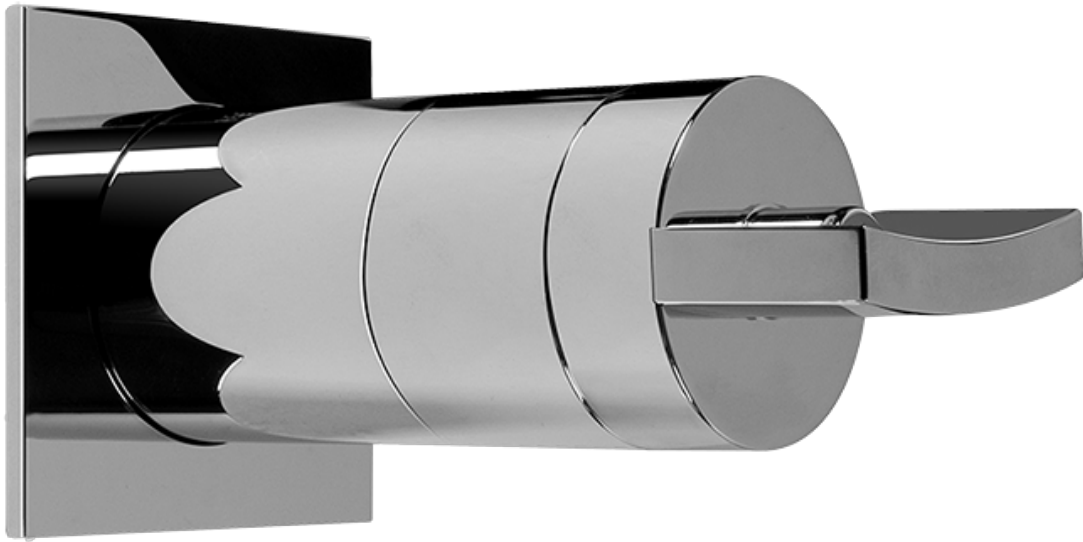

## Finishes

Polished  
Chrome

SHOWER  
Sade/Targa/Luna SOLID Trim Plate  
w/Handle  
**G-8041-C14S-T**

---

**GRAFF®**

## Information

- 3/4" universal inlets/outlets with female threads
- Supplied with protective plastic cover

## Finishes

Polished  
Chrome

SHOWER  
Targa, Sade, & Luna SOLID Trim  
Plate w/Handle  
**G-8095-C14S-T**

---

**GRAFF**<sup>®</sup>

## Information

- Single metal handle
- Decorative trim plate
- Use with G-8070 or G-8075 thermostatic stop/volume control rough valve
- To complete package, you must order rough valve