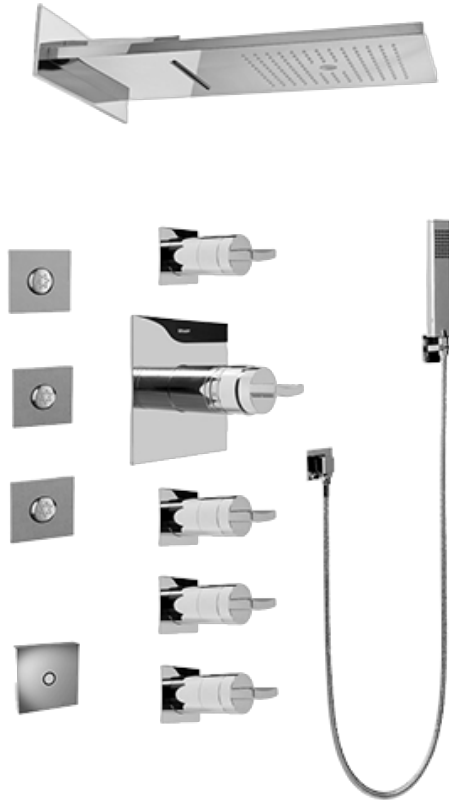

SHOWER  
Full Square LED Thermostatic  
Shower System  
**GH1.124A-C14S**

---

**GRAFF®**

## Information

- 3/4" thermostatic valve and trim
- G-8201 dual-function showerhead, with rainfall & cascade settings, features 134 no clog, easy-clean spray nozzles
- Single LED light with 6 color variations
- Swivel body sprays (3 pieces)
- Handshower set w/wall bracket
- Stop/volume control valves and trim (4 pieces)
- 3/4" thermostatic rough valve flow rate ~18 gpm @ 60 psi
- Flow Rates: rainfall  $\leq 2.0$  max gpm, cascade  $\leq 2.0$  max gpm, handshower  $\leq 1.5$  max gpm