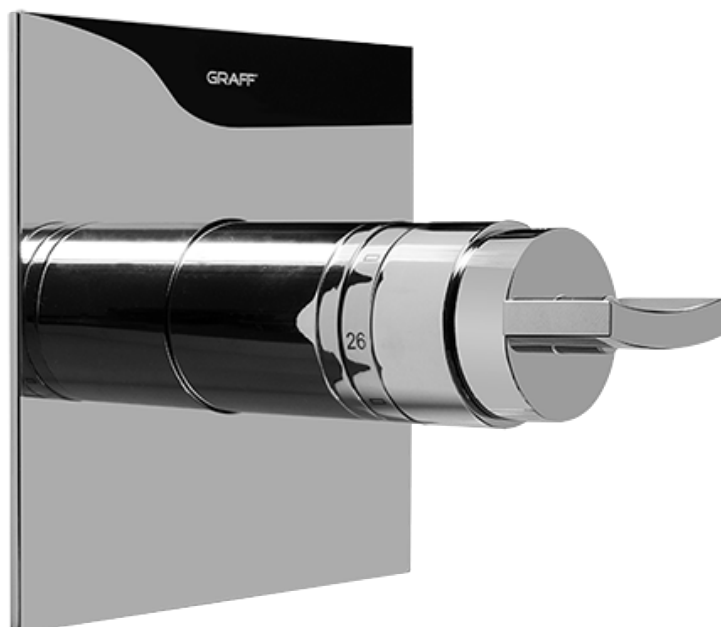

## Information

- 3/4" thermostatic valve and trim
- G-8201 dual-function showerhead, with rainfall & cascade settings, features 134 no clog, easy-clean spray nozzles
- Single LED light with 6 color variations
- Swivel body sprays (3 pieces)
- Handshower set w/wall bracket
- Stop/volume control valves and trim (4 pieces)
- 3/4" thermostatic rough valve flow rate ~18 gpm @ 60 psi
- Flow Rates: rainfall  $\leq 2.0$  max gpm, cascade  $\leq 2.0$  max gpm, handshower  $\leq 1.5$  max gpm

## Information

- 18.4 gpm @ 60 psi
- 3/4" universal inlets/outlets with female threads
- Built-in service stops
- Complete serviceability from front of all units
- Supplied with protective plastic cover
- Thermostatic valve uses a paraffin wax cartridge

## Finishes

Polished  
Chrome

SHOWER  
Sade/Targa/Luna SOLID Trim Plate  
w/Handle  
**G-8041-C14S-T**

---

**GRAFF®**

## Information

- Single metal handle
- Decorative trim plate
- Use with G-8000 or G-8005 thermostatic rough valve
- To complete package, you must order rough valve