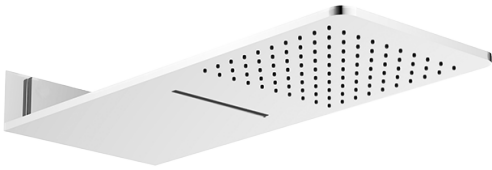

G-8226

Aqua-Sense Collection
Dual-Function Water Feature

Product Features

- Stainless steel
- Wall-mounted installation
- Rainfall and cascade functions
- Functions may be used separately or simultaneously
- Rainfall flow rate ≤ 1.8 max gpm
- Cascade flow rate ≤ 1.8 max gpm
- 100 no-clog, easy-clean rubber water nozzles

Available Finishes

- Stainless Polished
  G-8226-SP
- Stainless Brushed
  G-8226-SB

* Special order finish- call for availability

Warranty

- Limited lifetime warranty

For complete warranty information go to <https://www.graff-faucets.com/en/info/faqs>

Code Compliance

- CALGreen

For complete warranty information go to <https://www.graff-faucets.com/en/info/faqs>