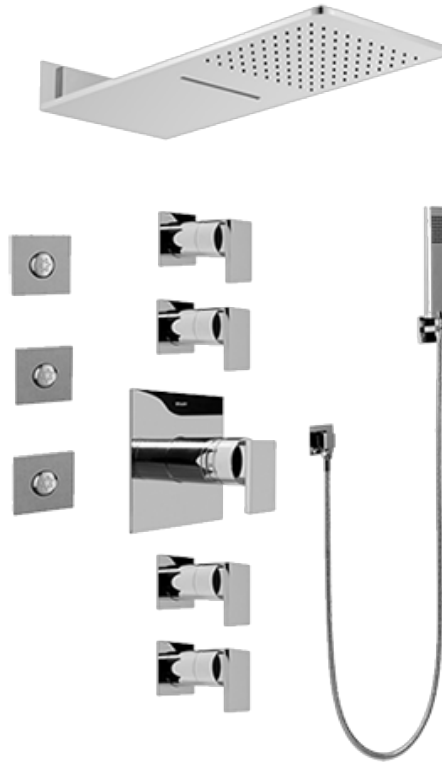

SHOWER  
Full Square Thermostatic Shower  
System  
**GH1.123A-LM31S**

---

**GRAFF®**

## Information

- 3/4" thermostatic valve and trim
- G-8226 dual-function showerhead, with rainfall & cascade settings, features 100 no-clog, easy-clean spray nozzles
- Swivel body sprays (3 pieces)
- Handshower set w/wall bracket
- Stop/volume control valves and trim (4 pieces)
- 3/4" thermostatic rough valve flow rate ~18 gpm @ 60 psi
- Flow Rates: rainfall  $\leq 2.0$  max gpm, cascade  $\leq 2.0$  max gpm, handshower  $\leq 1.5$  max gpm