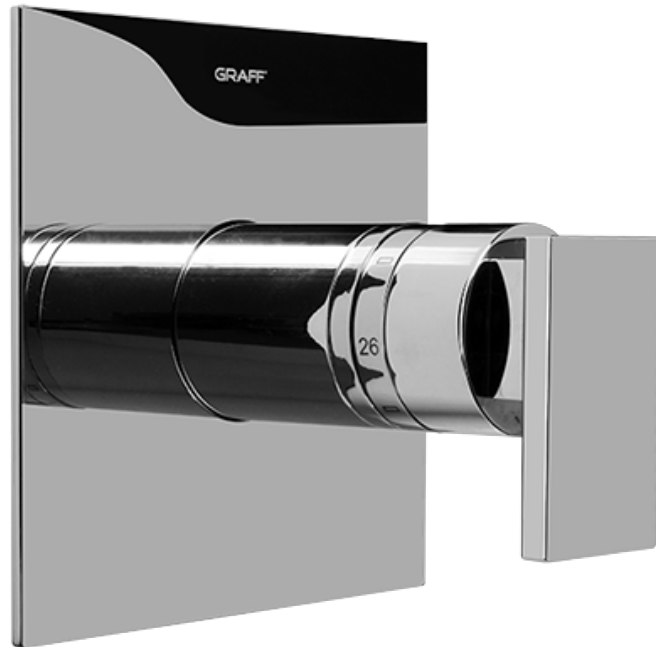

## Information

- 18.4 gpm @ 60 psi
- 3/4" universal inlets/outlets with female threads
- Built-in service stops
- Complete serviceability from front of all units
- Supplied with protective plastic cover
- Thermostatic valve uses a paraffin wax cartridge

## Finishes

Polished  
Chrome

SHOWER  
Solar/Structure SOLID Trim Plate  
w/Handle  
**G-8041-LM31S-T**

---

**GRAFF®**

## Information

- Single metal handle
- Decorative trim plate
- Use with G-8000 or G-8005 thermostatic rough valve
- To complete package, you must order rough valve
- ADA