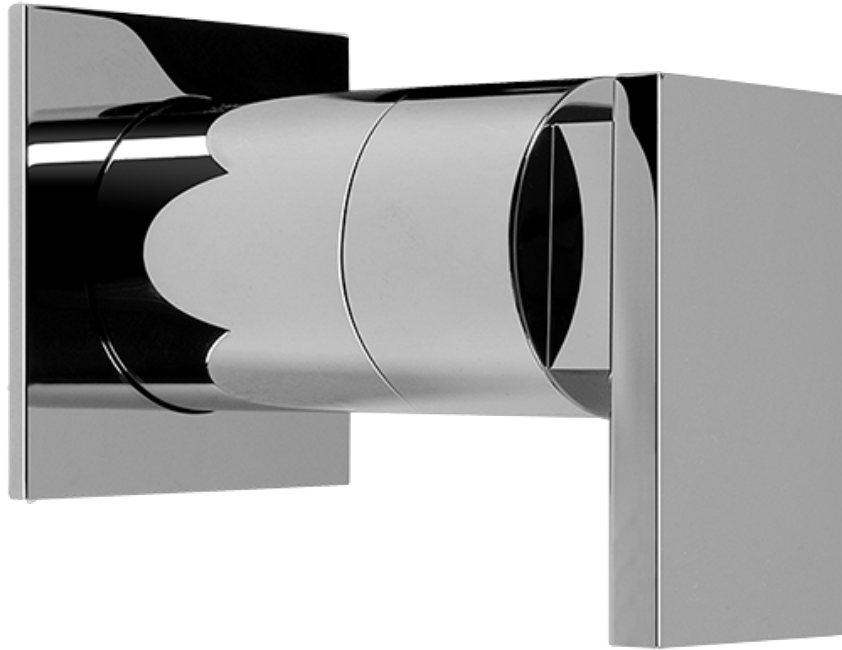

SHOWER  
Full Square Thermostatic Shower  
System  
**GH1.123A-LM31S**

---

**GRAFF®**

## Finishes

Polished  
Chrome

SHOWER  
Solar/Structure SOLID Trim Plate  
w/Handle  
**G-8041-LM31S-T**

---

**GRAFF®**

## Finishes

Polished  
Chrome

SHOWER  
Solar SOLID Trim Plate w/Handle  
**G-8095-LM31S-T**

---

**GRAFF®**

### Information

- Single metal handle
- Decorative trim plate
- Use with G-8070 or G-8075 thermostatic stop/volume control rough valve
- To complete package, you must order rough valve
- ADA