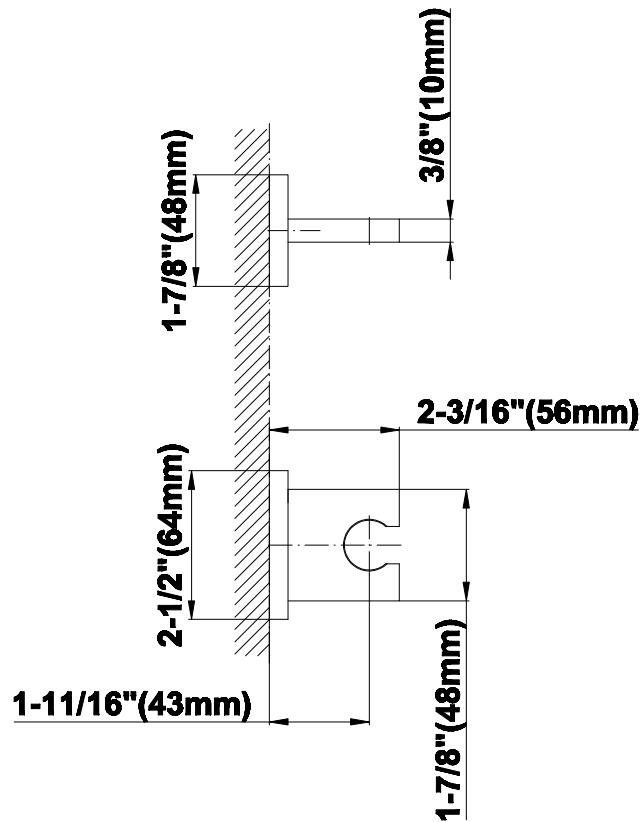

The measurements shown are for reference only. Products and specifications shown are subject to change without notice. Revised 02/2017.

www.graff-faucets.com | phone: 800-954-4723