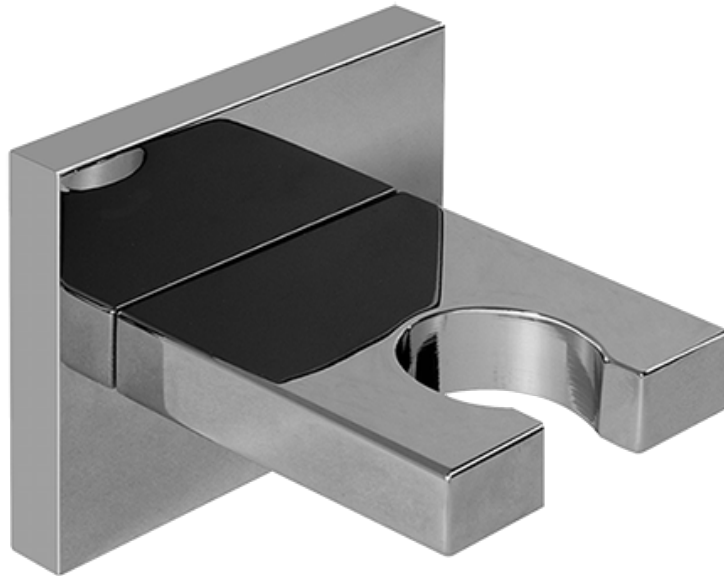

## Finishes

Polished  
Chrome

SHOWER  
Solar/Structure SOLID Trim Plate  
w/Handle  
**G-8041-LM31S-T**

---

**GRAFF®**

\* Special order finish- call for availability

SHOWER  
Contemporary Square Wall  
Bracket for Handshower  
**G-8632**

---

**GRAFF®**