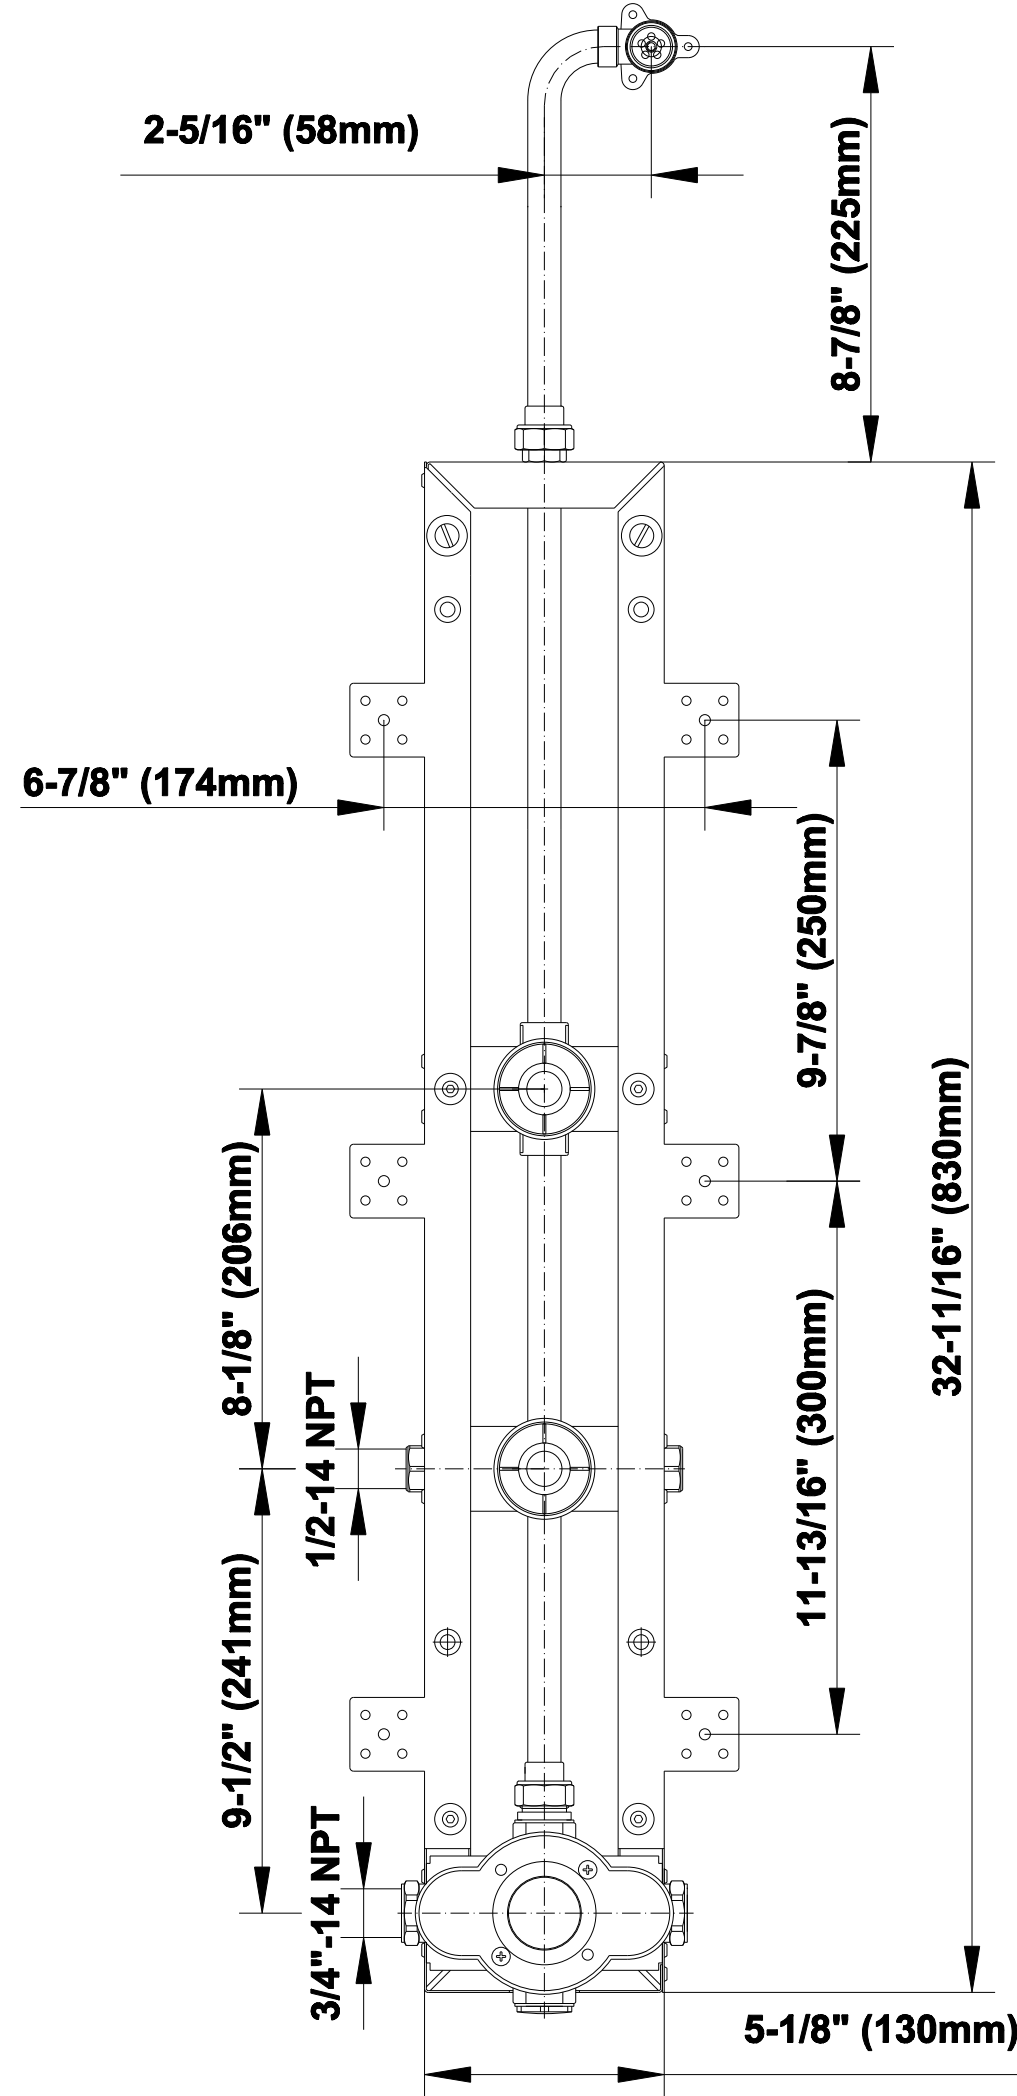

SHOWER
Square Thermostatic Ski Shower
Set w/Body Sprays (Rough &
Trim)
GE3.100A-LM40S

GRAFF[®]

Information

- 3/4" Thermostatic Valve
- Showerhead with no-clog, easy-clean spray nozzles
- Swivel Body Sprays (4 pieces)
- Optional Extension Kit Available
- Flow Rates: showerhead ≤ 2.5 max gpm, handshower ≤ 1.5 max gpm
- ADA

SHOWER
Square Flush Mount Body Spray
w/ Solid Brass Swivel Head
G-8497

GRAFF[®]

Information

- 12 no-clog, easy-clean silicon jets
- Metal ball-joint allows for 18° angle adjustment of body spray
- Brass wall escutcheon and flush-mounted trim
- 1/2" NPT female thread inlet
- Body spray flow rate ≤ 1.5 max gpm

Finishes

Polished
Chrome

Steelnox[®]
(Satin Nickel)

G-8497

Shower Components

Contemporary Flush-Mount Body Spray with Solid Brass Swivel Head

Product Features

- 12 no-clog, easy-clean silicone jets
- Metal ball-joint allows for 18° angle adjustment of body spray
- Brass wall escutcheon and Flush-mounted trim
- 1/2" NPT female thread inlet
- Body spray flow rate ≤ 1.5 max gpm

SHOWER
Rough Ski Shower
G-8805

GRAFF®

Information

- Complete rough box includes 1 thermostatic and 2 Stop/Volume Control Valves

Finishes

Polished
Chrome

Steelnox®
(Satin Nickel)

Complete Rough Box G-8805