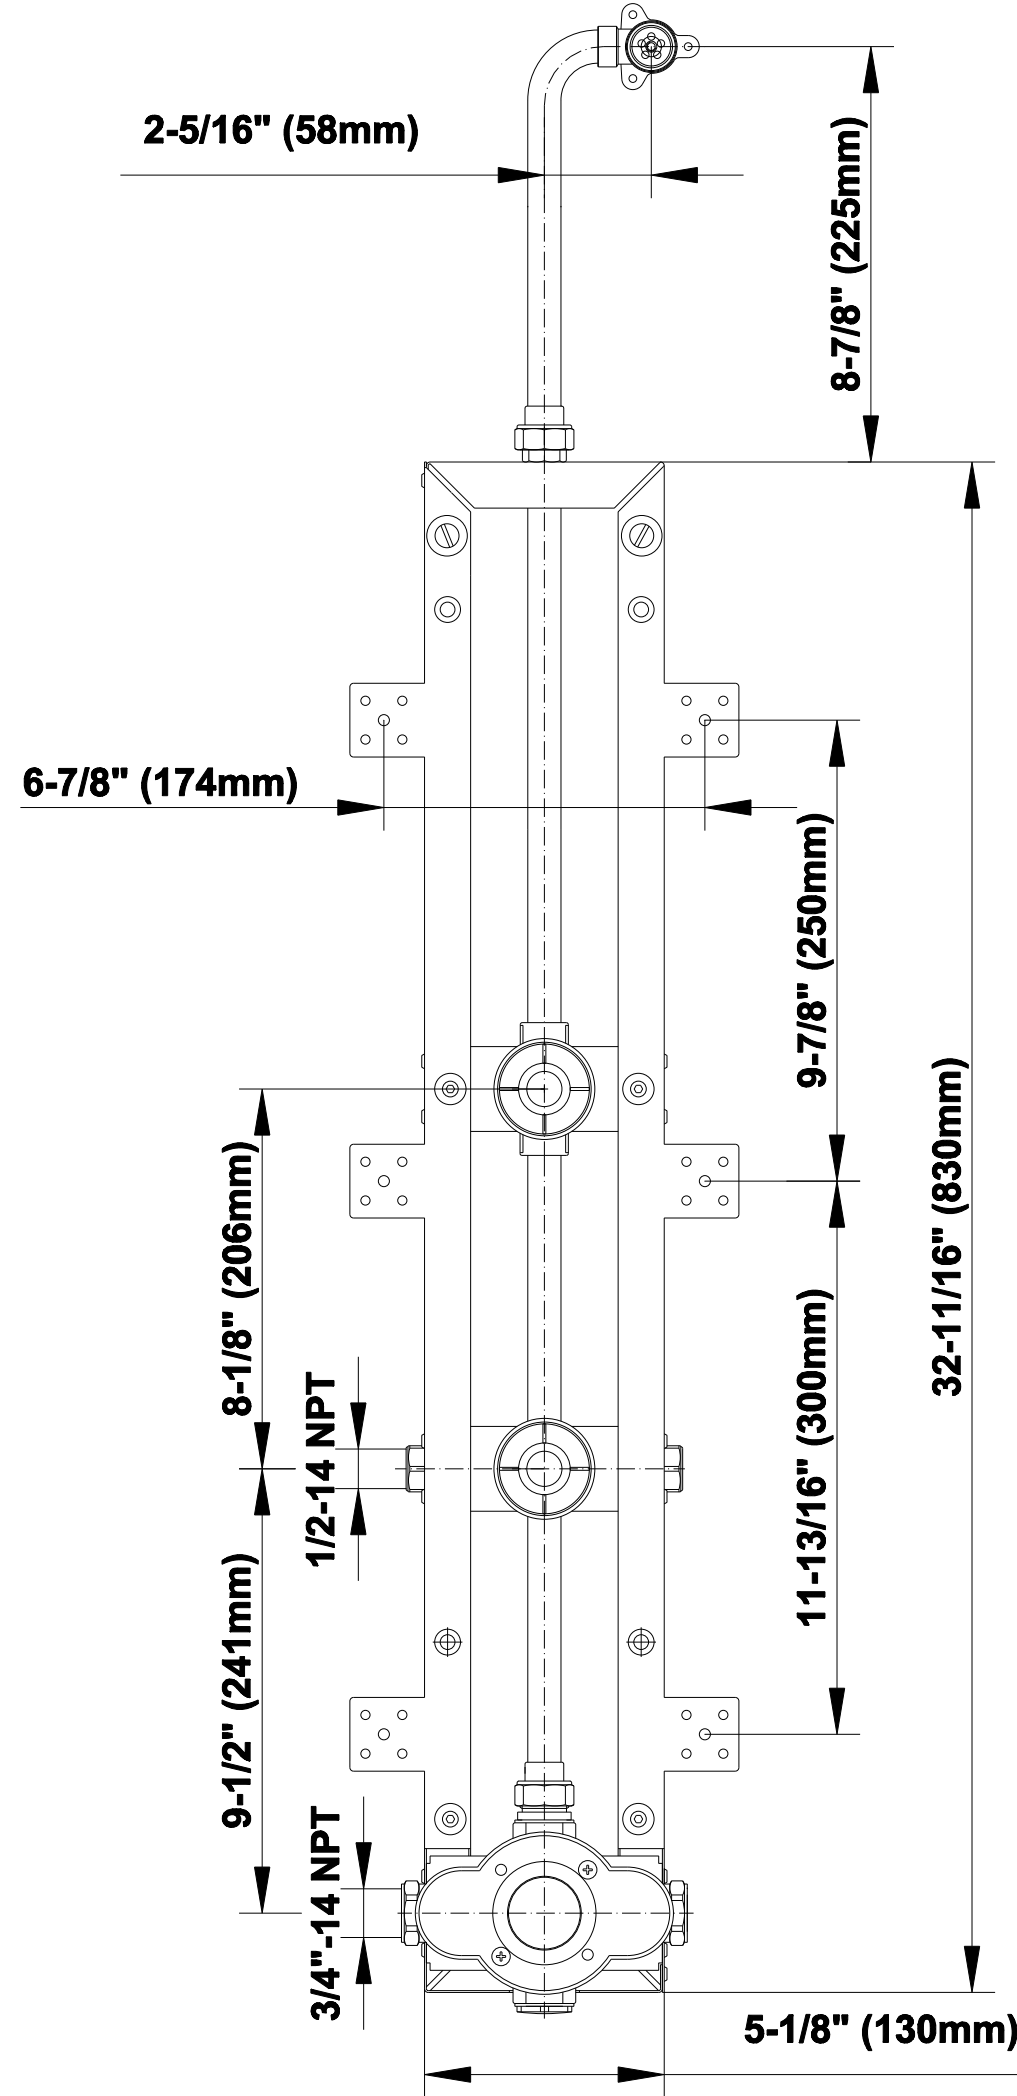

SHOWER
Square Thermostatic Ski Shower
Set w/Body Sprays (Rough &
Trim)
GE3.100A-C9S

GRAFF®

Information

- 3/4" Thermostatic Valve
- Showerhead with no-clog, easy-clean spray nozzles
- Swivel Body Sprays (4 pieces)
- Optional Extension Kit Available
- Flow Rates: showerhead ≤ 2.5 max gpm, handshower ≤ 1.5 max gpm
- ADA

SHOWER
Square Flush Mount Body Spray
w/ Solid Brass Swivel Head
G-8497

GRAFF®

Information

- 12 no-clog, easy-clean silicon jets
- Metal ball-joint allows for 18° angle adjustment of body spray
- Brass wall escutcheon and flush-mounted trim
- 1/2" NPT female thread inlet
- Body spray flow rate ≤ 1.5 max gpm

Finishes

Polished
Chrome

Steelnox®
(Satin Nickel)

G-8497

Shower Components

Contemporary Flush-Mount Body Spray with Solid Brass Swivel Head

Product Features

- 12 no-clog, easy-clean silicone jets
- Metal ball-joint allows for 18° angle adjustment of body spray
- Brass wall escutcheon and Flush-mounted trim
- 1/2" NPT female thread inlet
- Body spray flow rate ≤ 1.5 max gpm

SHOWER
Rough Ski Shower
G-8805

GRAFF®

Information

- Complete rough box includes 1 thermostatic and 2 Stop/Volume Control Valves

Finishes

Polished
Chrome

Steelnox®
(Satin Nickel)

Complete Rough Box G-8805