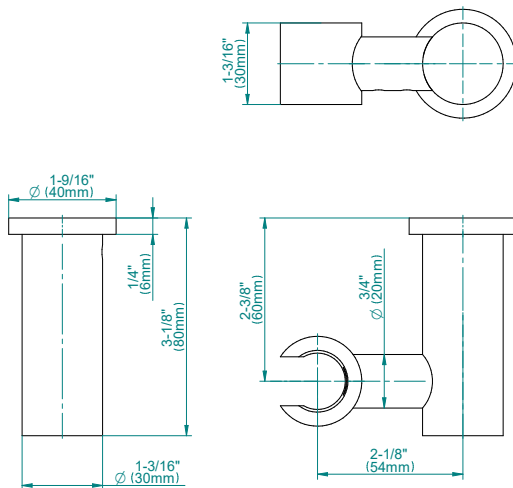

SHOWER
Contemporary Square
Thermostatic Set w/Body Sprays
& Handshower (Rough & Trim)
GB1.131A-LM37S

GRAFF®

Information

- 8" Rain Showerhead with 12" Ceiling-Mounted Shower Arm
- Flush-Mounted Swivel Body Sprays (3 pieces)
- 3/4" Thermostatic Valve
- Handshower Set w/Wall Bracket and Multi-function Handshower
- Stop/Volume Control Valves (3 pieces)
- Flow rates: showerhead \leq 1.8 max gpm, handshower \leq 1.5 max gpm, body sprays \leq 1.5 max gpm each
- Optional Extension Kit Available

* Special order finish- call for availability

The measurements shown are for reference only. Products and specifications shown are subject to change without notice. Revised 10/2019

www.graff-designs.com | phone: 800-954-4723