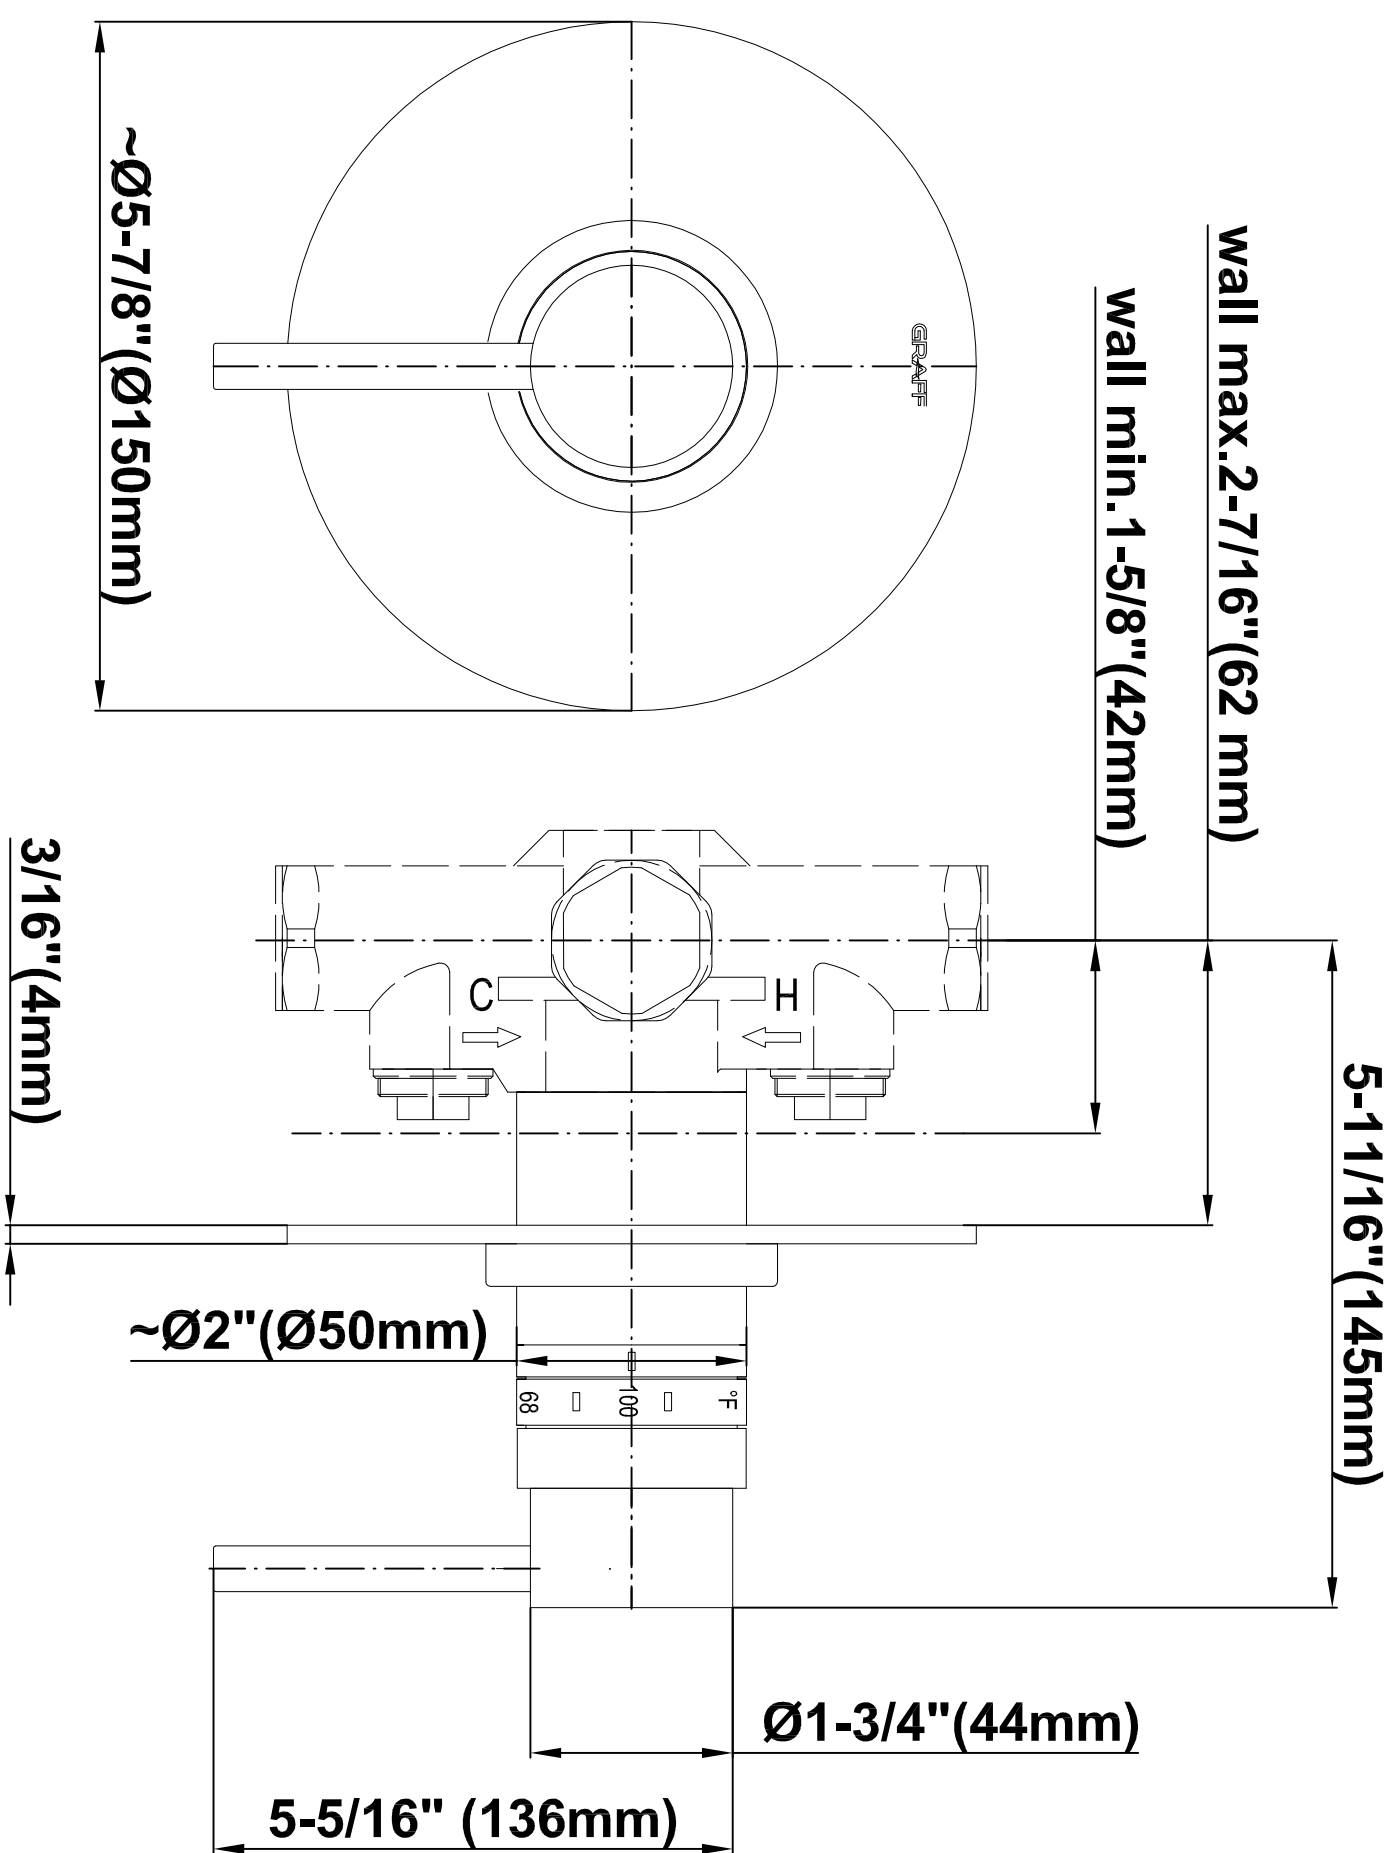

SHOWER
Contemporary Square
Thermostatic Set w/Body Sprays
& Handshower (Rough & Trim)
GB1.131A-LM37S

GRAFF®

Information

- 8" Rain Showerhead with 12" Ceiling-Mounted Shower Arm
- Flush-Mounted Swivel Body Sprays (3 pieces)
- 3/4" Thermostatic Valve
- Handshower Set w/Wall Bracket and Multi-function Handshower
- Stop/Volume Control Valves (3 pieces)
- Flow rates: showerhead \leq 1.8 max gpm, handshower \leq 1.5 max gpm, body sprays \leq 1.5 max gpm each
- Optional Extension Kit Available

SHOWER
Rough
G-8005

GRAFF®

Information

- 18.4 gpm @ 60 psi
- 3/4" universal inlets/outlets with female threads
- Built-in service stops
- Complete serviceability from front of all units
- Supplied with protective plastic cover
- Thermostatic valve uses a paraffin wax cartridge

Finishes

Polished
Chrome

Steelnox®
(Satin Nickel)

G-8036-LM37S

SHOWER
Rough
G-8075

GRAFF®

Information

- 3/4" universal inlets/outlets with female threads
- Supplied with protective plastic cover

Finishes

Polished
Chrome

SteeInox®
(Satin Nickel)

SHOWER
M.E./M.E. 25 SOLID Plate
w/Handle
G-8093-LM37S-T

GRAFF®

Information

- Single metal handle
- Decorative trim plate
- Use with G-8070 or G-8075 thermostatic stop/volume control rough valve
- To complete package, you must order rough valve
- ADA