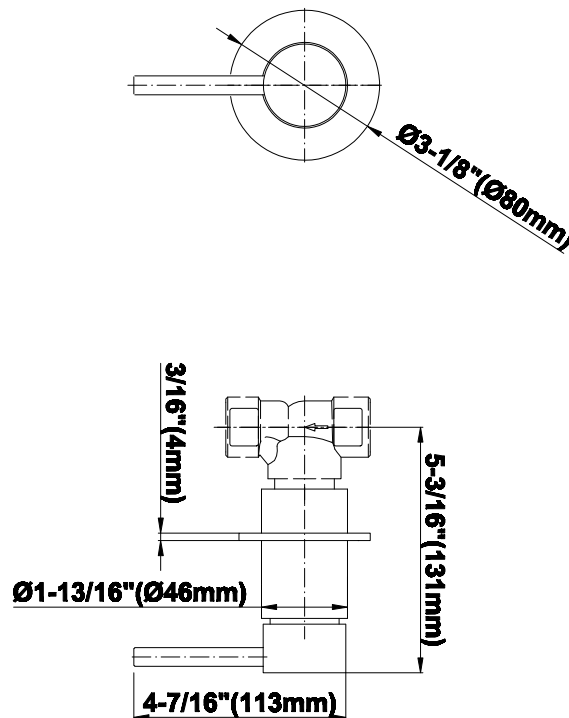

SHOWER
Contemporary Square
Thermostatic Set w/Body Sprays
& Handshower (Rough & Trim)
GB1.131A-LM37S

GRAFF®

Information

- 8" Rain Showerhead with 12" Ceiling-Mounted Shower Arm
- Flush-Mounted Swivel Body Sprays (3 pieces)
- 3/4" Thermostatic Valve
- Handshower Set w/Wall Bracket and Multi-function Handshower
- Stop/Volume Control Valves (3 pieces)
- Flow rates: showerhead \leq 1.8 max gpm, handshower \leq 1.5 max gpm, body sprays \leq 1.5 max gpm each
- Optional Extension Kit Available

For complete warranty information go to: www.graff-faucets.com/en/info/faqs

SHOWER
8" Round Brass Showerhead
G-8449

GRAFF®

Information

- 1/4" thick
- 169 no-clog, easy-clean rubber spray nozzles
- Recommended use with ceiling shower arm
- Recommended for use at no more than 10 degrees tilt
- Showerhead flow rate ≤ 1.8 max gpm
- CALGreen