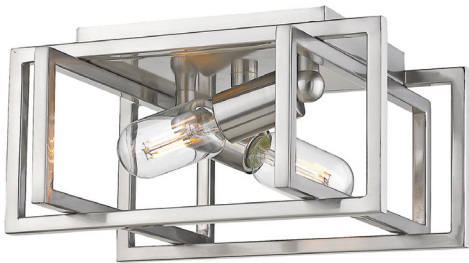

JOB NAME _____

JOB TYPE _____

COMMENTS _____

TRIBECA PW

6070-FM PW-PW

UPC: 844375066519

Flush Mount

Tribeca is a contemporary, geometric series of customizable layered boxes. These striking open-cage fixtures bring sophisticated style to a space. Offered in a variety of finish options and silhouettes, including two-tone combinations, this clean transitional design pairs well with modern fashions. This 2-light flush mount creates a generous open area for widespread ambient lighting.

Fixture Finish:	Pewter	
Glass/Shade Finish:	Pewter Accents	
Materials:	Steel	
Fixture Width:	11.5"	29.21cm
Fixture Height:	6"	15.24cm
Fixture Extension	11.5"	29.21cm
Glass Diameter:		
Glass Height:		
Canopy Backplate Dimensions:	7.75"L x 6.625"W x 1"E	19.685cmL x 16.8275cmW x 2.54cmE
Chain:	NA	NA
Rod:	NA	NA
Wire:	8"	20.32cm
Bulb Type:	Incandescent, Type A	No
Wattage:	2 x 60W(M)	
Voltage:	120	
Install Position:		
Approved Location:	Damp Location	