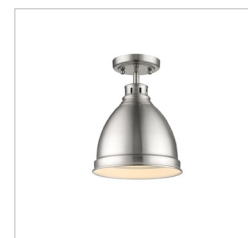

3602-FM PW-PW

GOLDENLIGHTING.COM | TOLL FREE: 800.277.0979 | FAX: 850.877.1346 | EMAIL: cs@goldenlighting.com

Dimensions and specifications are approximate and based on the most current information possible at the time of publication. Golden Lighting reserves the right to make design changes and modifications without prior notice. Golden Lighting products are UL/CUL approved. Unless otherwise noted as pending, Wattages stated are the maximum recommended; however, lower wattages may be used. Bulbs are not included unless otherwise noted. Larger fixtures may require reinforced outlet boxes and additional support. Receipt or possession of this catalog does not constitute an agreement to sell.