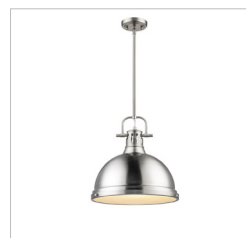

3604-L PW-PW