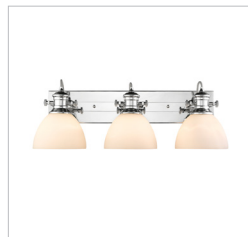

Also Available

3118-BA3 CH-OP