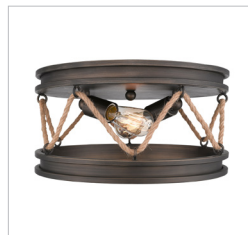

Also Available

1048-FM GMT