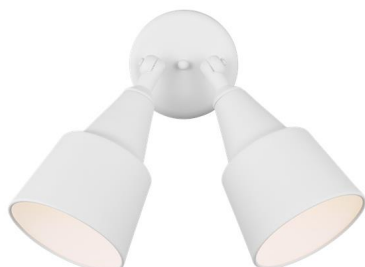

GENERATION LIGHTING

8560702-15: Two Light Adjustable Swivel Flood Light Dimensions:

Width: 22 1/2" **Extends:** 11 1/2"
Height: 12 1/2" **Wire:** 6 1/2" (color/Black/White)
Weight: 2.1 lbs. **Mounting Proc.:** Center Lock-Up
Connection: Mounted To Box

Material List:

1 Canopy - Aluminum - White
 2 Swivel Support - Aluminum - White
 1 Body - Aluminum - White

Safety Listing:

Safety Listed for Wet Locations

Instruction Sheets:

English (HC-412)
 French (F-008)

Collection: Flood Light

Double adjustable swivel flood light in white aluminum for outdoor use.

Featured in the decorative Flood Light collection

2 BR40 Medium 120 watt light bulbs

white aluminum shades

Easily converts to LED with optional replacement lamps

Meets Title 24 energy efficiency standards

UPC #:785652078934

Finish: White (15)

Shade / Glass / Diffuser Details:

Part	Material	Finish	Quantity	Item Number	Length	Width	Height	Diameter	Fitter Diameter	Shade Top Length	Shade Top Width	Shade Top Diameter
Shade	Aluminum	White	2				7 1/2	5 11/16				