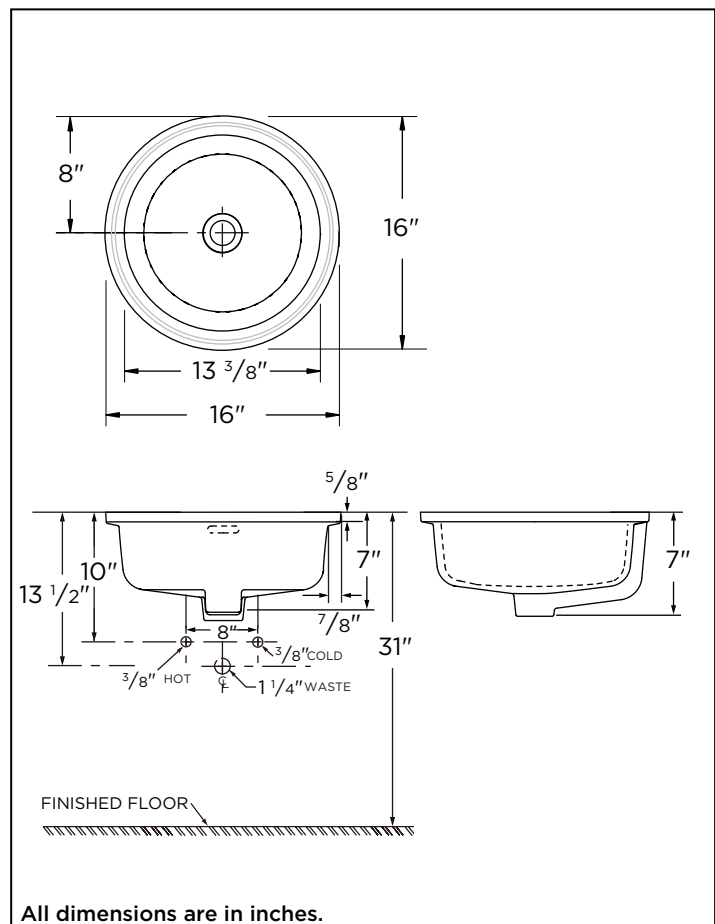

Warranty:

- Limited Lifetime Warranty; Five (5) Year Limited Warranty on other Parts

NOTES: Illustrations may not be drawn to scale.

* Dimensions shown for locations of supply lines and "P" trap are suggested.

IMPORTANT:

Dimensions of fixtures are nominal and may vary within the range of tolerances established by ASME standard A 112.19.2