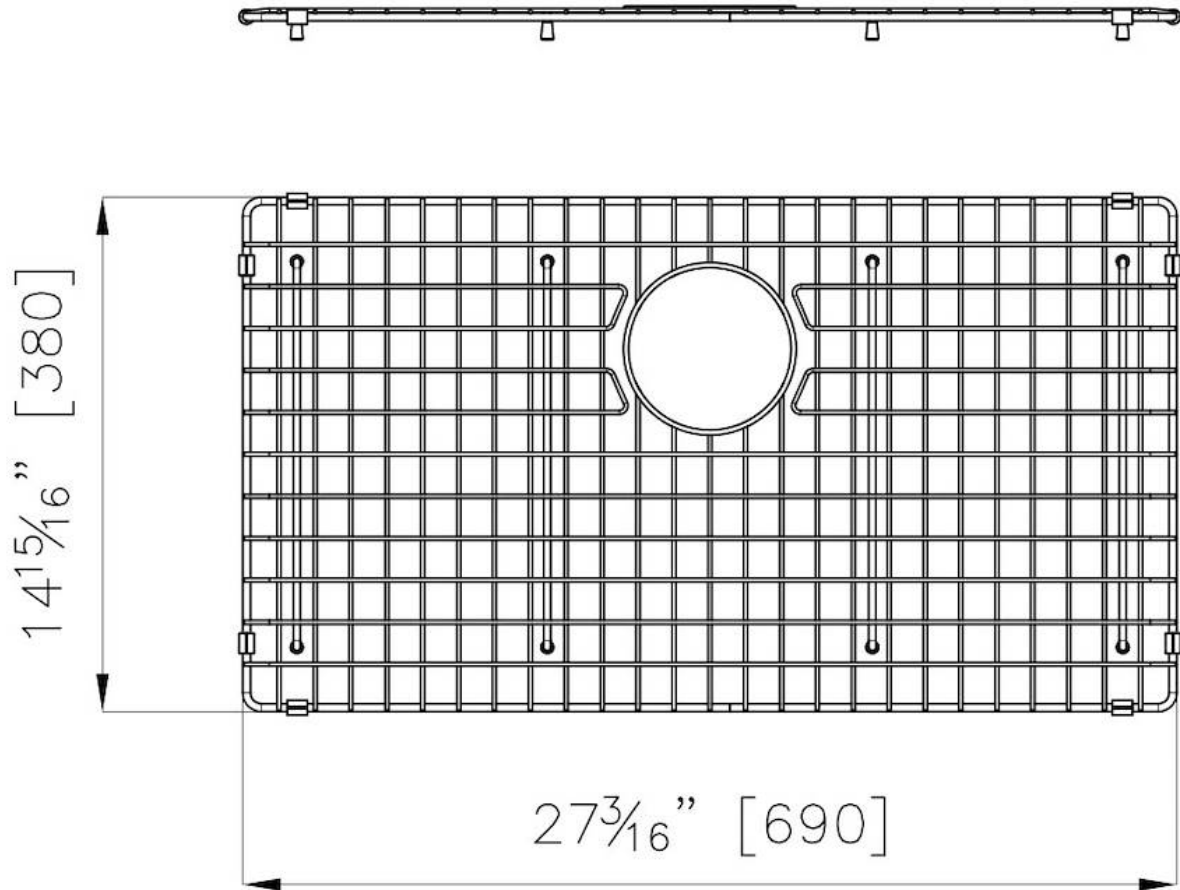

TECHNICAL DATA

GALLERY

RECOMMENDED PAIRINGS

KE Sink 30" x 18" – F/M

KE Sink 30" x 18" – U/M