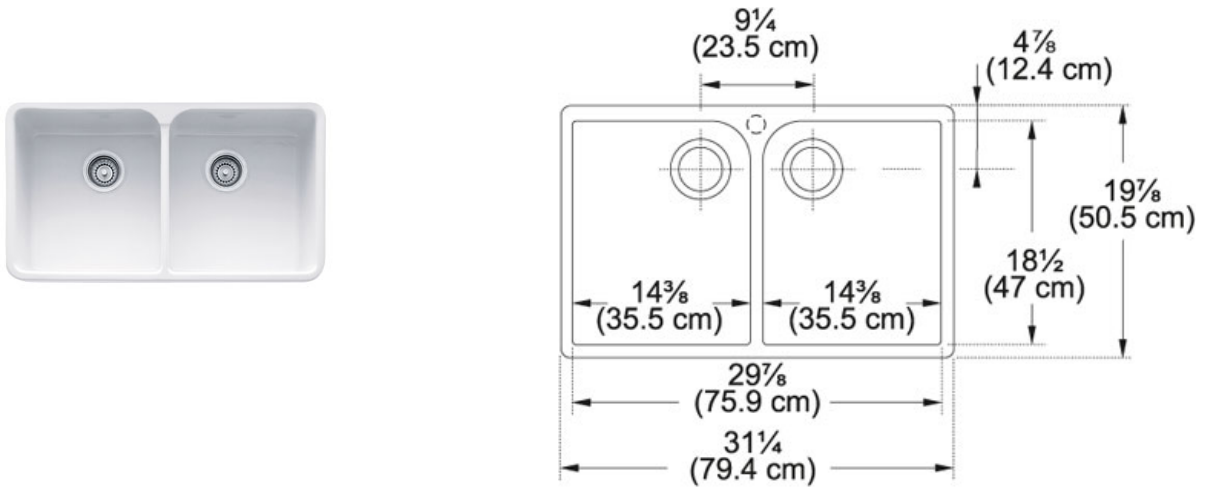

# Manor House MHK720-31 Fireclay White | 130.0066.206

FAMILY : Sinks | SERIE : Manor House | MODEL : MHK720-31 | FINISH : Fireclay White | INSTALLATION TYPE : Apron Front | STYLE : Contemporary

## TECHNICAL DATA

Minimum Cabinet Size	33"
Drain Opening	3 1/2"
Faucet Hole	1
Length overall	31 3/4"
Width overall	19 3/8"
Depth Overall	8 5/8"
Length of large bowl	14 1/2"
Width of large bowl	17 1/2"
Depth of large bowl	7 7/8"
Number of Bowls	2
*	Dimensions may vary by 2% (plus or minus) due to material attributes and firing process. Finish on front and sides only.
Type of Material	Fireclay
Cut-Out Template	No
Installation Clips	No
Installation Clips	No
Where to buy	Showroom
Where to buy	Showroom

Manor House MHK720-31 Fireclay White | 130.0066.206

FAMILY : Sinks | SERIE : Manor House | MODEL : MHK720-31 | FINISH : Fireclay White | INSTALLATION TYPE : Apron Front |  
STYLE : Contemporary

RELATED PARTS