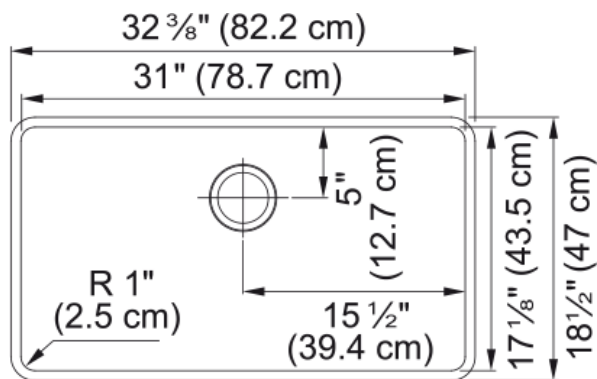

# Peak Workcenter Sink - PKG11031SHG-WKC | 125.0672.241

## Technical Data

### Product Dimensions

Exterior size: right to left	31.969
Exterior size: front to back	18.74
Large bowl size: right to left	31
Large bowl size: front to back	17.756
Large bowl: depth	9.5

### Installation

Minimum cabinet size	36"
----------------------	-----