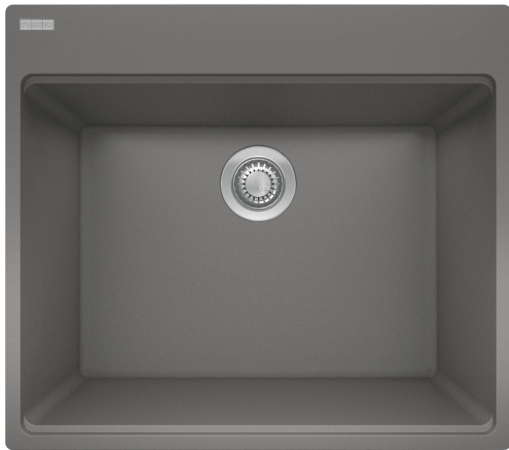

Maris Laundry Sink- MAG61023L-SHG | 114.0637.873

Technical Data

Aspect

Sink type	Sink
Type of material	Granite
Number of bowls	1
Color	Stone grey
Finish	None

Product Dimensions

Exterior size: right to left	25
Exterior size: front to back	22
Large bowl size: right to left	23.465
Large bowl size: front to back	17.035
Large bowl: depth	12

Installation

Minimum cabinet size	27"
----------------------	-----

Product specifications

Installation type	Topmount / drop in
Drain hole	3 1/2"
Position of drainer	No drainer

Product identification

Product brand	FRANKE
Product family	Maris
Collection	Maris
Certified by	CUPC

Features

Drainers number	No drainer
Product reversibility	No
Faucet ledge	Yes
Strainer assembly included	No

Features

Strainer assembly type	No waste kit
Overflow	No
Number of faucet holes	5 - pre-scored
Soap dispenser hole	No