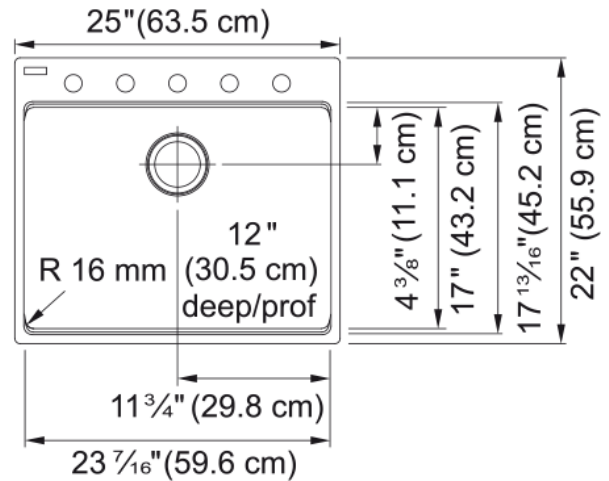

Maris Laundry Sink- MAG61023L-SHG | 114.0637.873

Technical Data

Aspect

Sink type	Sink
Type of material	Granite
Number of bowls	1
Color	Stone grey
Finish	None

Product Dimensions

Exterior size: right to left	25
Exterior size: front to back	22
Large bowl size: right to left	23.465
Large bowl size: front to back	17.035
Large bowl: depth	12

Installation

Minimum cabinet size	27"
----------------------	-----

Product specifications

Installation type	Topmount / drop in
Drain hole	3 1/2"
Position of drainer	No drainer

Product identification

Product brand	FRANKE
Product family	Maris
Collection	Maris
Certified by	CUPC

Features

Drainers number	No drainer
Product reversibility	No
Faucet ledge	Yes
Strainer assembly included	No

Features

Strainer assembly type	No waste kit
Overflow	No
Number of faucet holes	5 - pre-scored
Soap dispenser hole	No