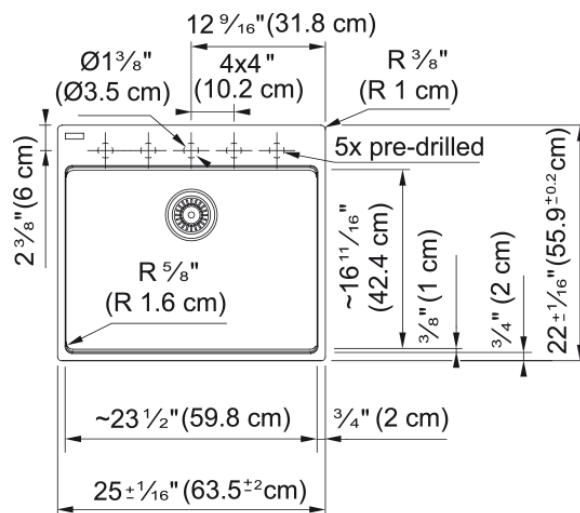

Maris Topmount Sink - MAG61023ADA-PWT | 114.0687.055

Technical Data

Aspect

Sink type	Sink
Type of material	Granite
Number of bowls	1
Color	Polar white
Finish	None

Product Dimensions

Exterior size: right to left	25
Exterior size: front to back	22.008
Large bowl size: right to left	23.465
Large bowl size: front to back	16.614
Large bowl: depth	5

Installation

Minimum cabinet size	27"
----------------------	-----

Product specifications

Installation type	Topmount / drop in
Drain hole	3 1/2"
Position of drainer	No drainer

Product identification

Product brand	FRANKE
Product family	Maris
Collection	Maris
Certified by	IAPMO

Features

Drainers number	No drainer
Product reversibility	No
Faucet ledge	Yes
Strainer assembly included	No

Features

Strainer assembly type	No waste kit
Overflow	No
Number of faucet holes	5 - pre-scored
Soap dispenser hole	No