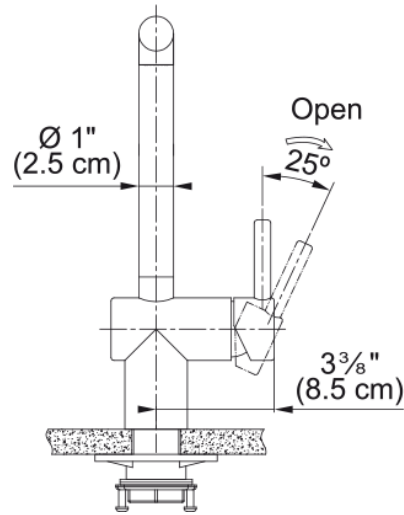

Atlas Neo Pull-Out Faucet - ATL-PO-304 | 115.0685.311

Technical Data

Aspect

Spout type	L - spout
Color	Stainless steel
Type of material	Stainless steel 304
Flexible pullout hose material	Nylon grey
Spray head material	Stainless steel

Product Dimensions

Faucet hole diameter	35 mm
Cartridge dimension	35 mm

Installation

Mounting type	Shank
Water supply hose connection	3/8"
Water supply hose length	450 mm

Product specifications

Pressure	High pressure
Faucet type	Pull-out nozzle
Faucet operation	Side lever
Faucet rotation	180°